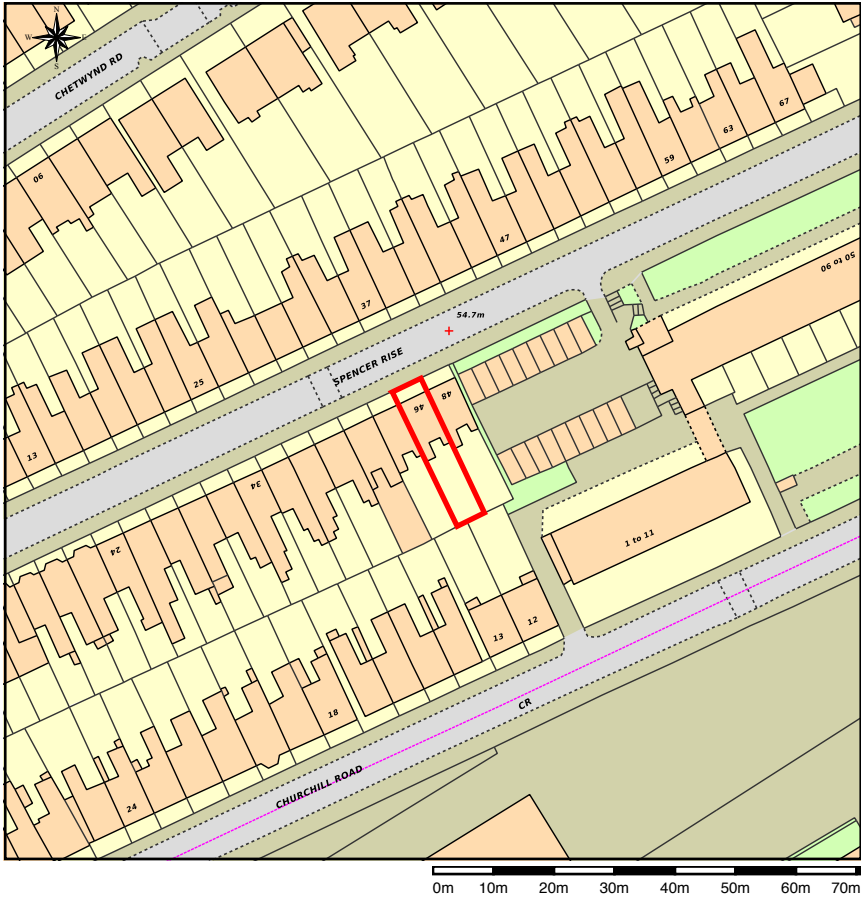

Site Plan of nw5 1AP

This Plan includes the following Licensed Data: OS MasterMap Colour PDF Site Location Plan - Mini by the Ordnance Survey National Geographic Database and incorporating surveyed revision available at the date of production. Reproduction in whole or in part is prohibited without the prior permission of Ordnance Survey. The representation of a road, track or path is no evidence of a right of way. The representation of features, as lines is no evidence of a property boundary. © Crown copyright and database rights, 2014. Ordnance Survey 0100031673

Scale: 1:1250, paper size: A4