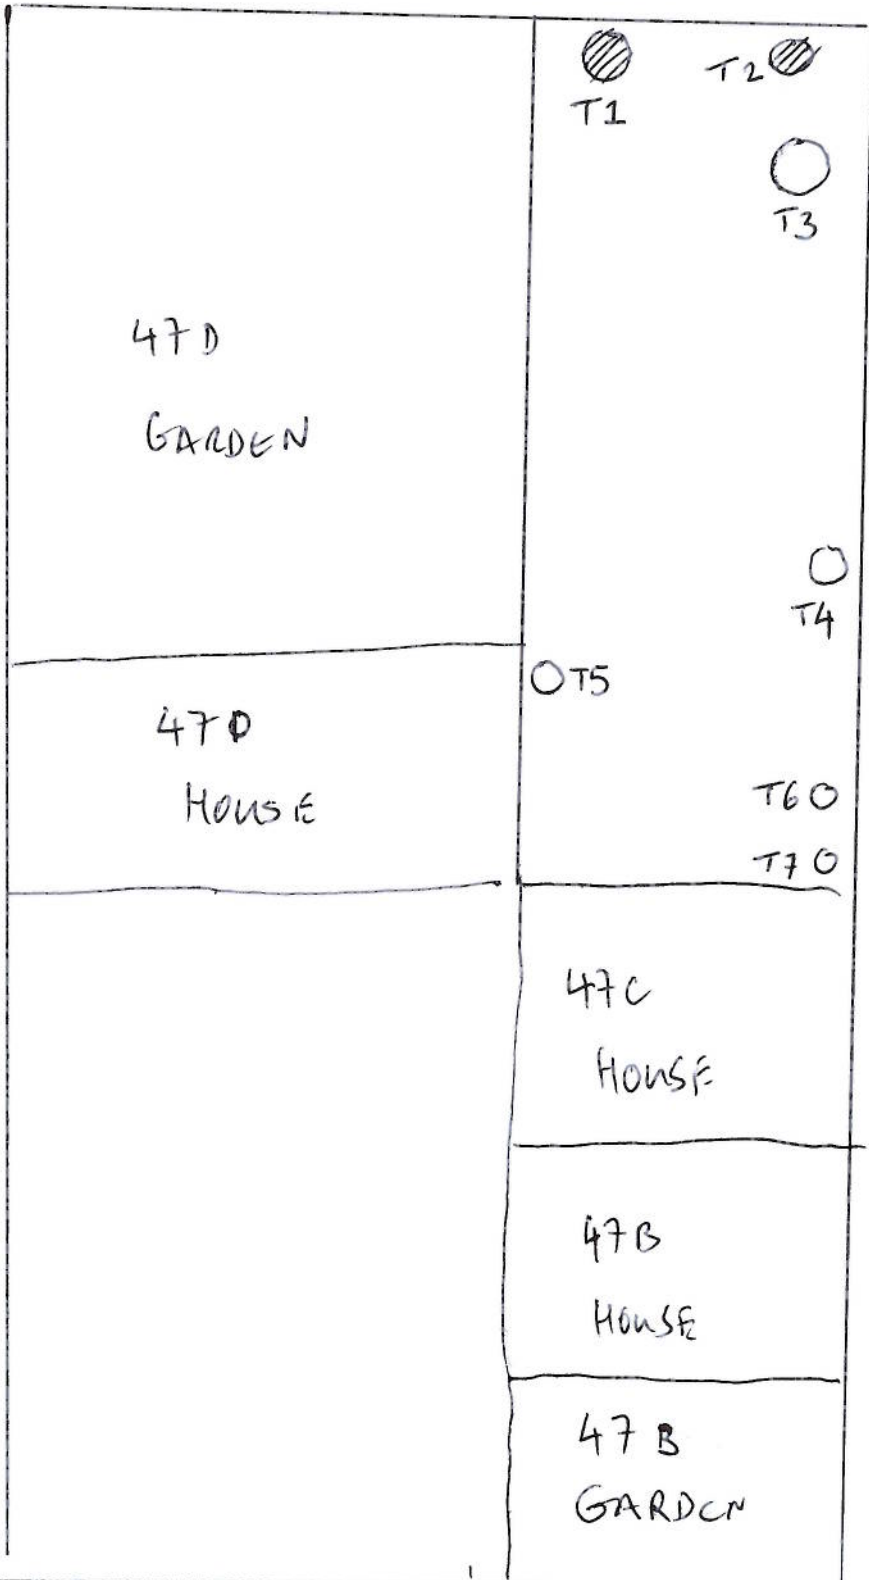

DIAGRAM FOR PROPOSED TREE WORK @ 47<sup>C</sup> NETHERHALL GARDENS

KEY

-  TREES FOR WORK
-  TREES NI WORK

NETHERHALL GARDENS