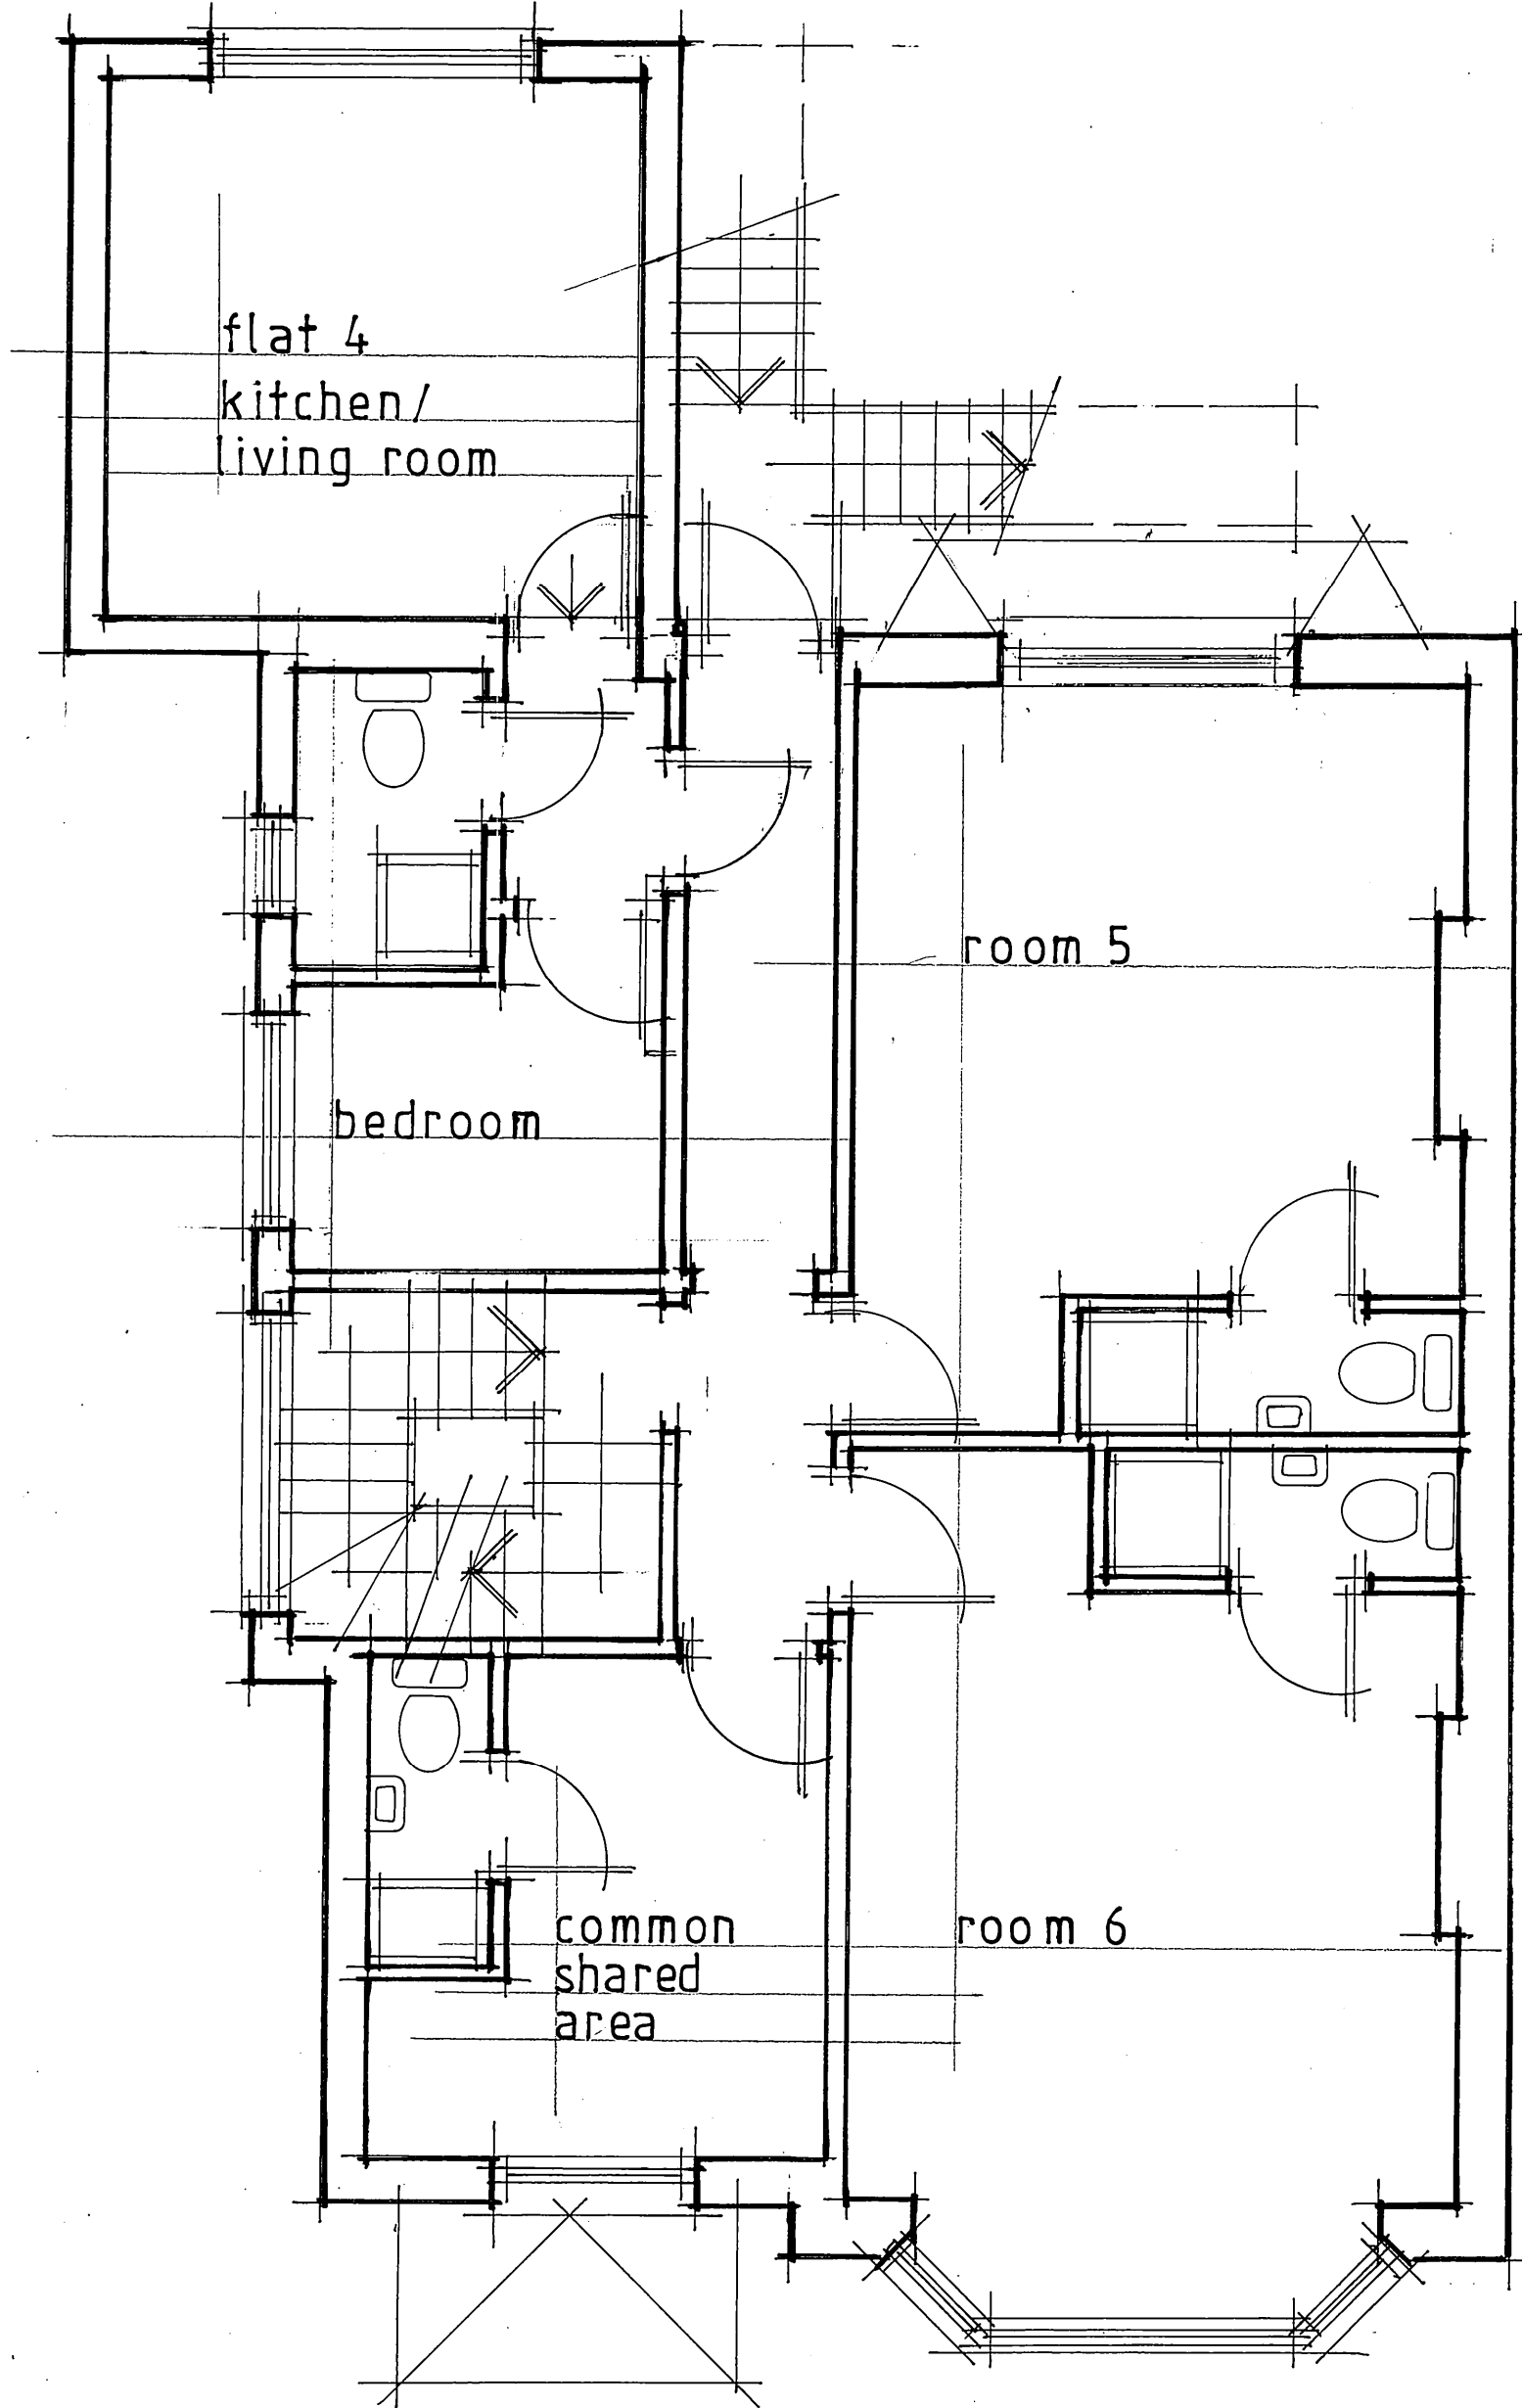

GROUND FLOOR PLAN

FIRST FLOOR PLAN

DESCRIPTION	DATE	REV

DAVID F. EWINS RIBA
ARCHITECT

31 BOSTON GARDENS
BRENTFORD
MIDDLESEX TW8 9LS
OFFICE: 020 8560 7934
MOBILE: 07814 727674

CLIENT

JOB
9 KINGS CROFT ROAD
LONDON NW2

DRAWING TITLE
AS EXISTING
ground+first floor plans

DATE: JANUARY 2013	DRAWN: [Signature]
SCALE: 1:750	(@A4)

JOB No	DRAWING No	REVISION
1142	01	