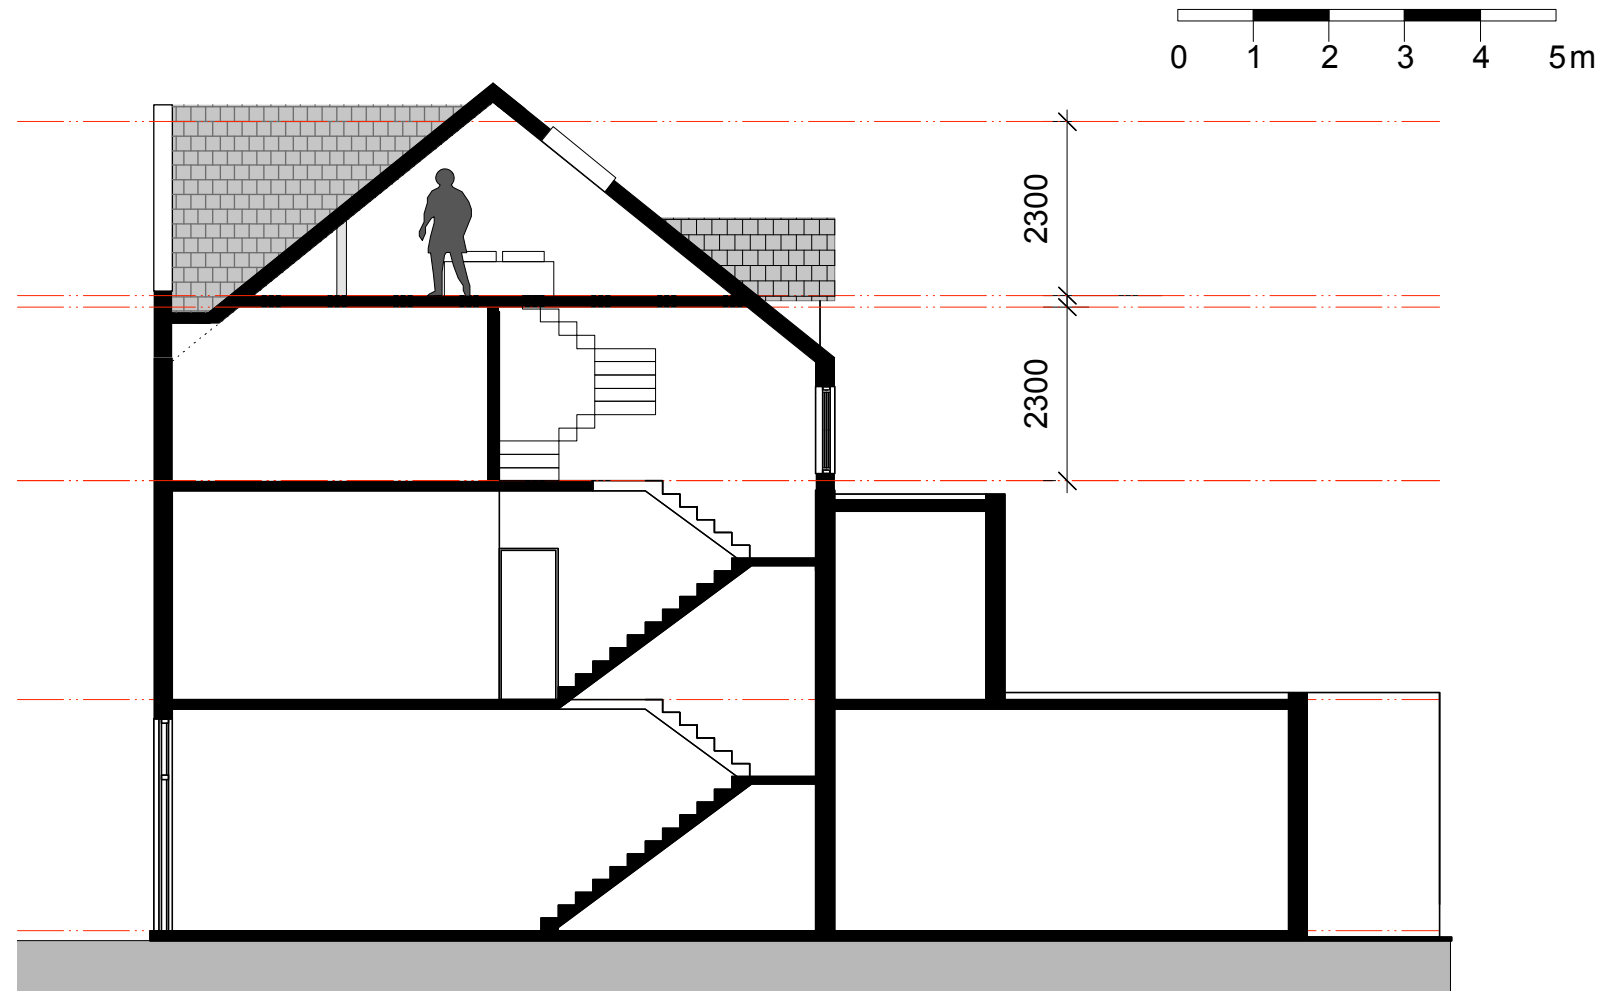

Front Elevation (proposed)

Rear Elevation (proposed)

Section A-A (proposed)

revisions

A - 20/06/2014 dormer reduced in size, ceilings dropped.

B - 1/07/2014 rear dormer removed.

77TH FLOOR (+44) 07515651778
E: amy@77thfloor.com

Project
117 Kentish Town Road, London,
NW1 8PB

Title
Proposed Elevations & Section

Drawing No	Revision	Scale	Date
157 05	B	1:100 @A3	May 2014

Do not scale off this drawings. All dimensions to be checked on site prior to beginning works. report immediately in writing to project architect if any discrepancies are found between this drawing and the information recorded on site or give elsewhere.