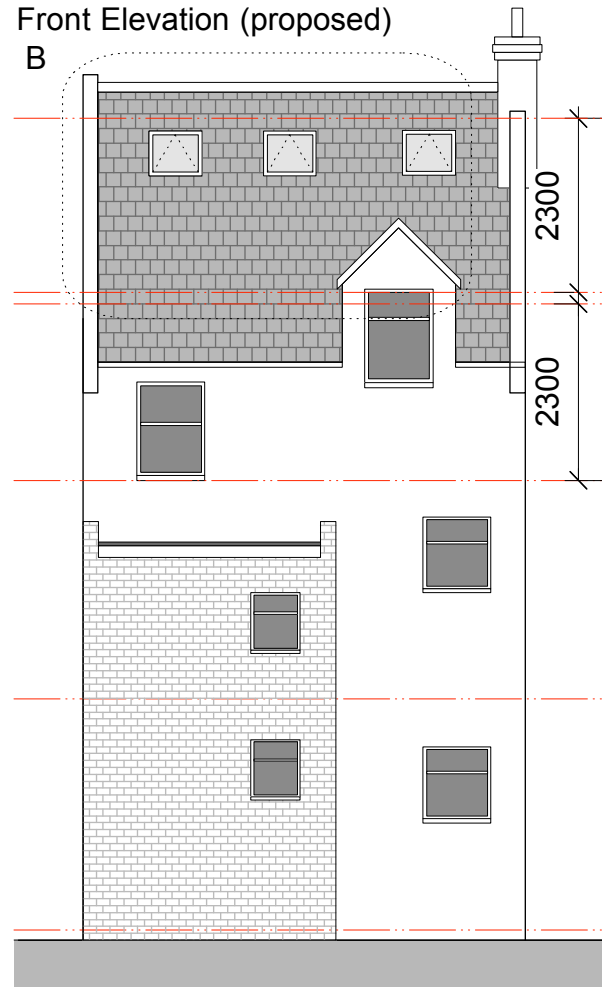

Front Elevation (proposed)

Rear Elevation (proposed)

Section A-A (proposed)

revisions

A - 20/06/2014 dormer reduced in size, ceilings dropped.

B - 1/07/2014 rear dormer removed.

77TH FLOOR (+44) 07515651778
E: amy@77thfloor.com

Project
117 Kentish Town Road, London,
NW1 8PB

Title
Proposed Elevations & Section

Drawing No	Revision	Scale	Date
157 05	B	1:100 @A3	May 2014

Do not scale off this drawings. All dimensions to be checked on site prior to beginning works. report immediately in writing to project architect if any discrepancies are found between this drawing and the information recorded on site or give elsewhere.