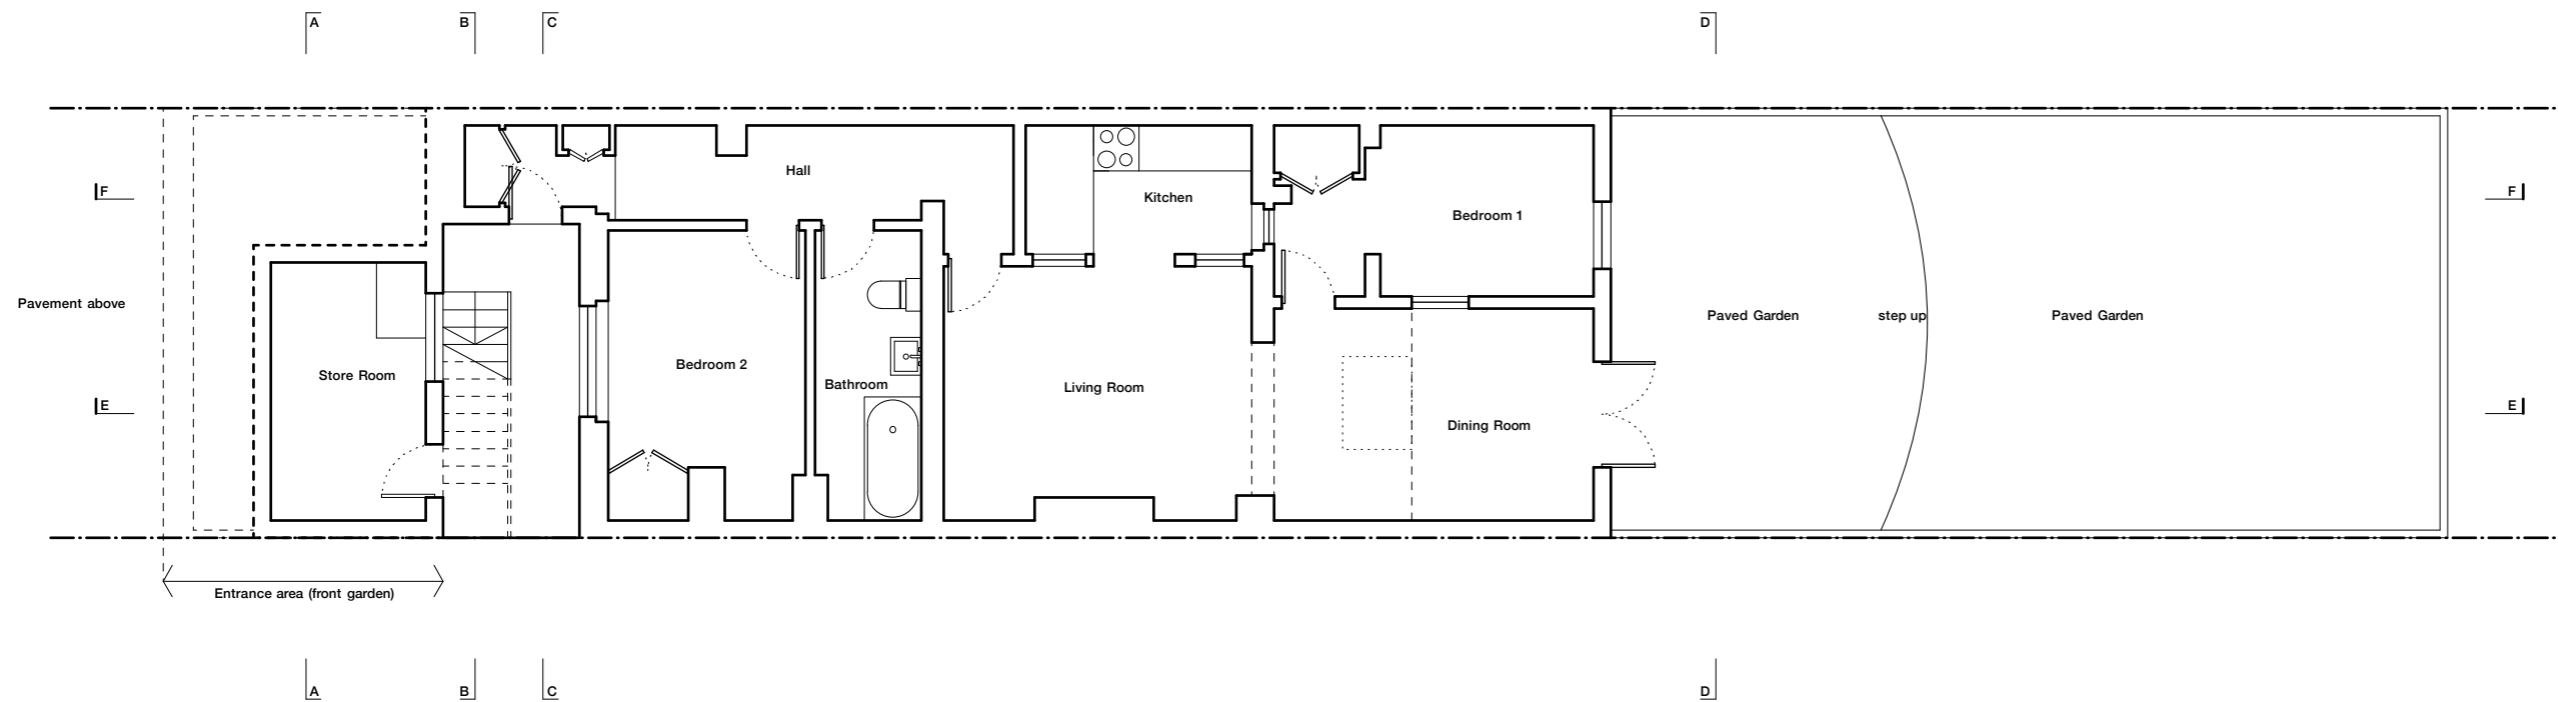

General Notes

Existing Lower Ground Floor Plan

**retrouvius**  
 2a Ravensworth Road, London, NW10 5NR  
 t: 020 89606060 e: design@retrouvius.com

Mr Gerza & Ms Ungaro  
 101a Gloucester Avenue

Existing floor plans

dwg.no.: DM 01

date: 19-01-15	scale: 1:100 @ A3	revision -
-------------------	----------------------	---------------

DO NOT SCALE FROM THIS DRAWING