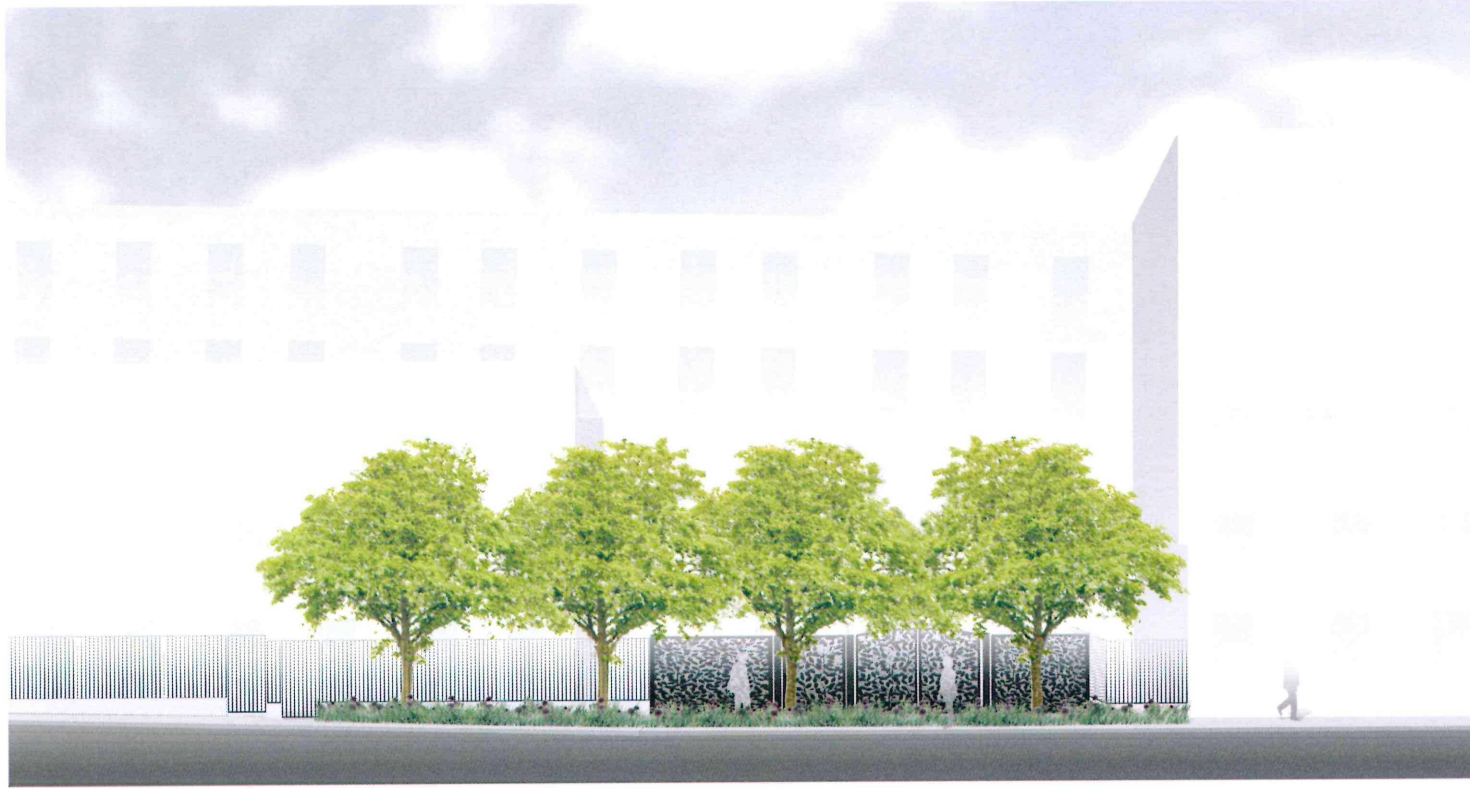

### PRUNUS 'TAI-HAKU' Great White Cherry

- Medium height, reaching 10 - 15m at maturity
- A deciduous tree with an open spreading habit
- Young copper coloured foliage in spring with contrasting large single white flowers
- Leaves colour yellow and orange in the autumn
- Pollution tolerant
- Wildlife friendly

Under planting includes low maintenance evergreen ornamental grasses with pockets of herbaceous and bulb planting for seasonal colour and interest

LOCATION MAP

## Vicar's Road Tree Planting Bacton Low Rise - DHO Site

Produced for Rydon Construction Ltd

November 2014

Visual showing proposed Acer platanoides 'Princeton Gold' trees with proposed ornamental entrance gates. Trees are under planted with ornamental grasses and herbaceous planting

Visual showing proposed Acer rubrum 'October Glory' trees with proposed ornamental entrance gates. Trees are under planted with ornamental grasses and herbaceous planting

Visual showing proposed Acer rubrum 'October Glory' trees with proposed ornamental entrance gates and crossover. Trees are under planted with ornamental grasses and herbaceous planting