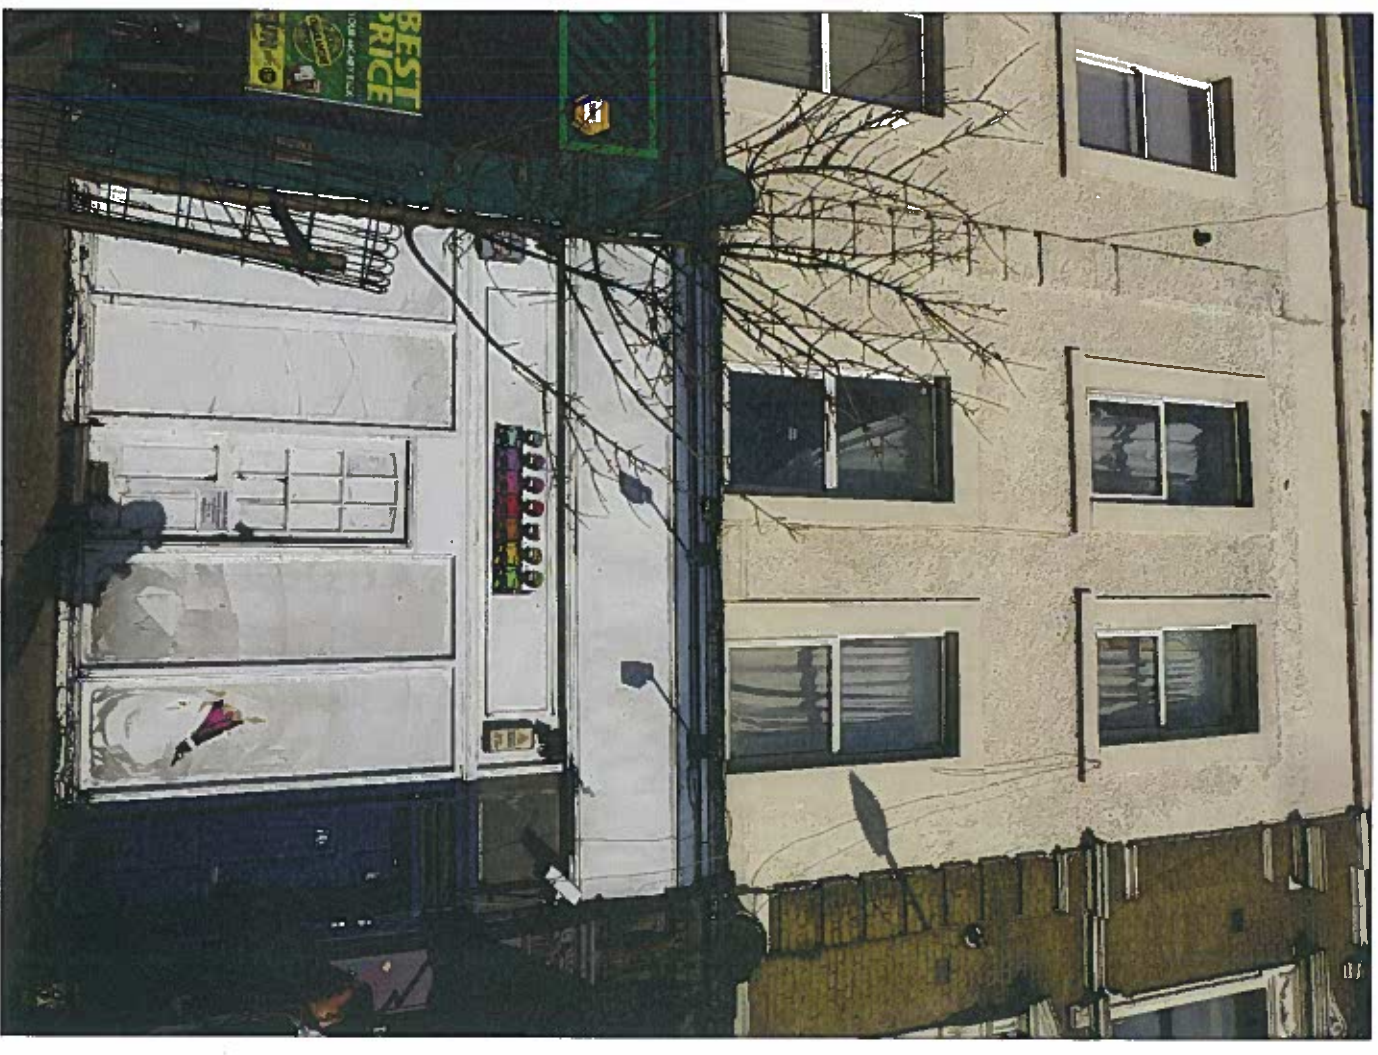

existing timber shop front painted white

EXISTING ELEVATION

38 CHALK FARM ROAD, NW1 8AJ LONDON

scale: 1:50 @ A3 / dated: 26.01.2015

DRAWING : 01

THE UNIVERSITY OF CHICAGO

PHYSICS DEPARTMENT