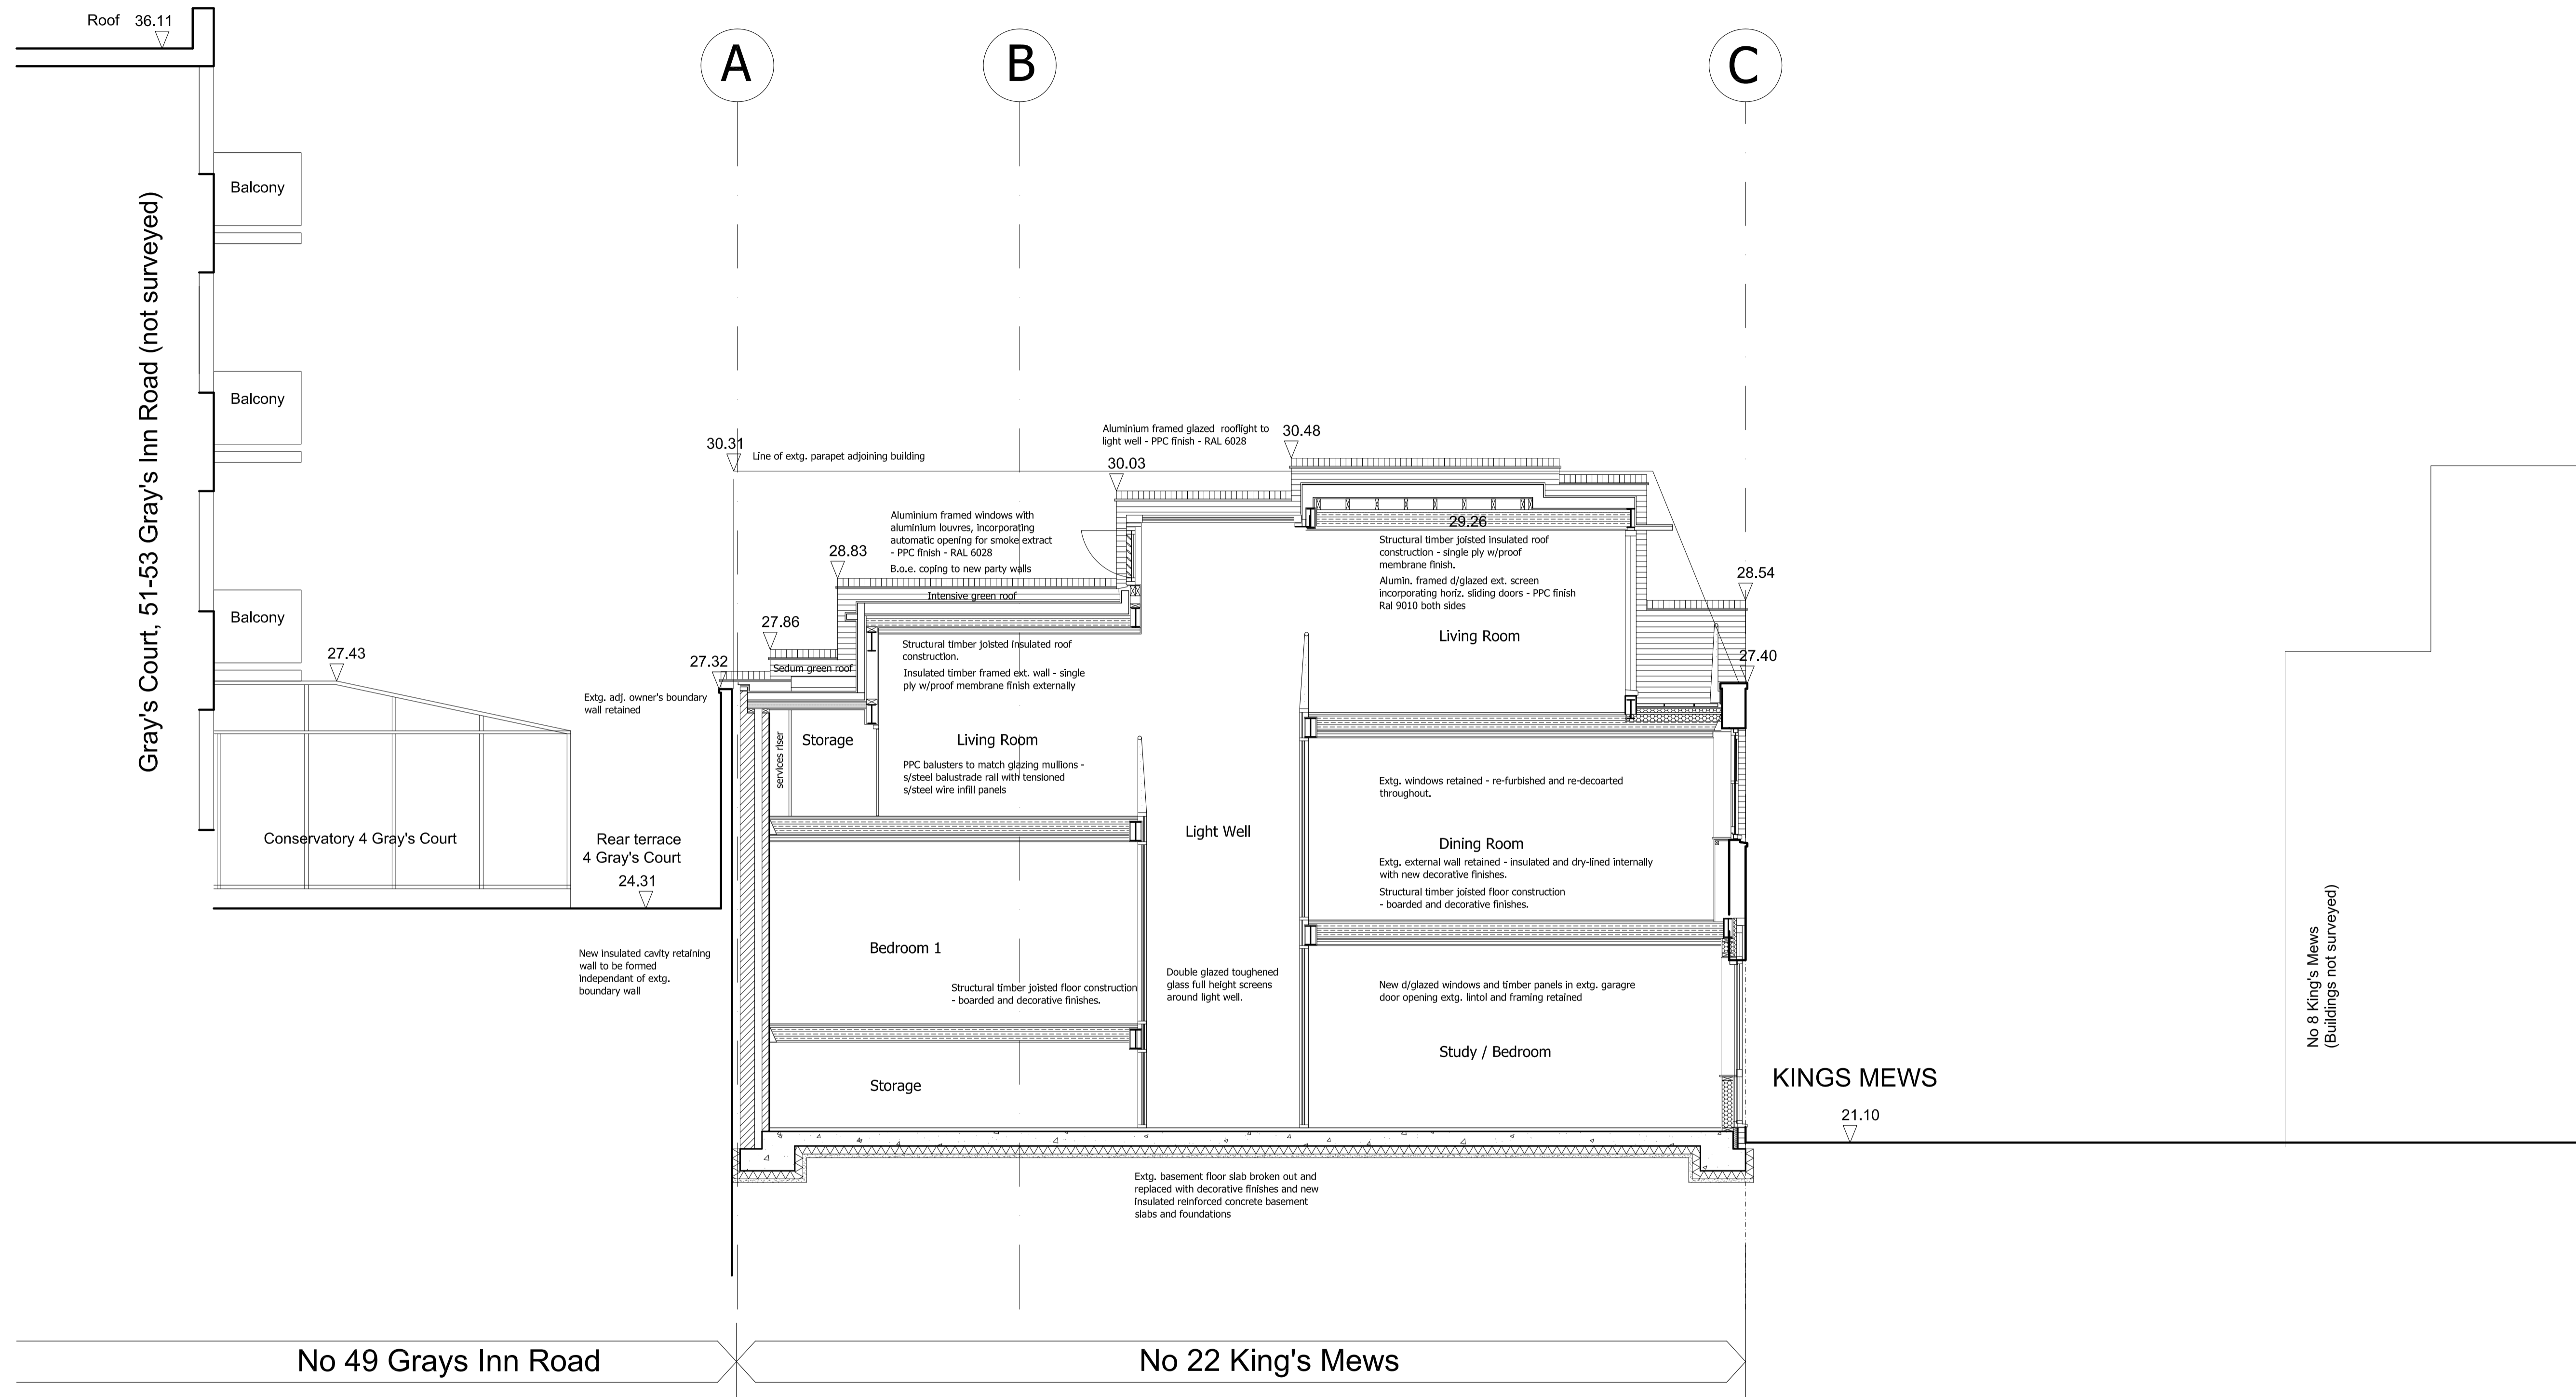

Legend

Rev	Description	Date	By
B	Basement level omitted	23.01.15	JT
A	Louvres added to rear window	22.10.14	SW

Planning

Buchanan Hartley Architects Ltd
architecture interiors environment

13 Grosvenor Gardens London SW1W 0BD
T 020 7592 7247
E mail@buchananhartley.co.uk

Client
Queens Gate Holdings

Project
**22 King's Mews
London WC1N 2JB**

Title
**Section C-C
Proposed**

Scale
1:50 @A1

Date
14/08/2014

Drawn	Checked
SLW	MH
Project No	Drawing No
0645	L(--)-108
	REV
	B