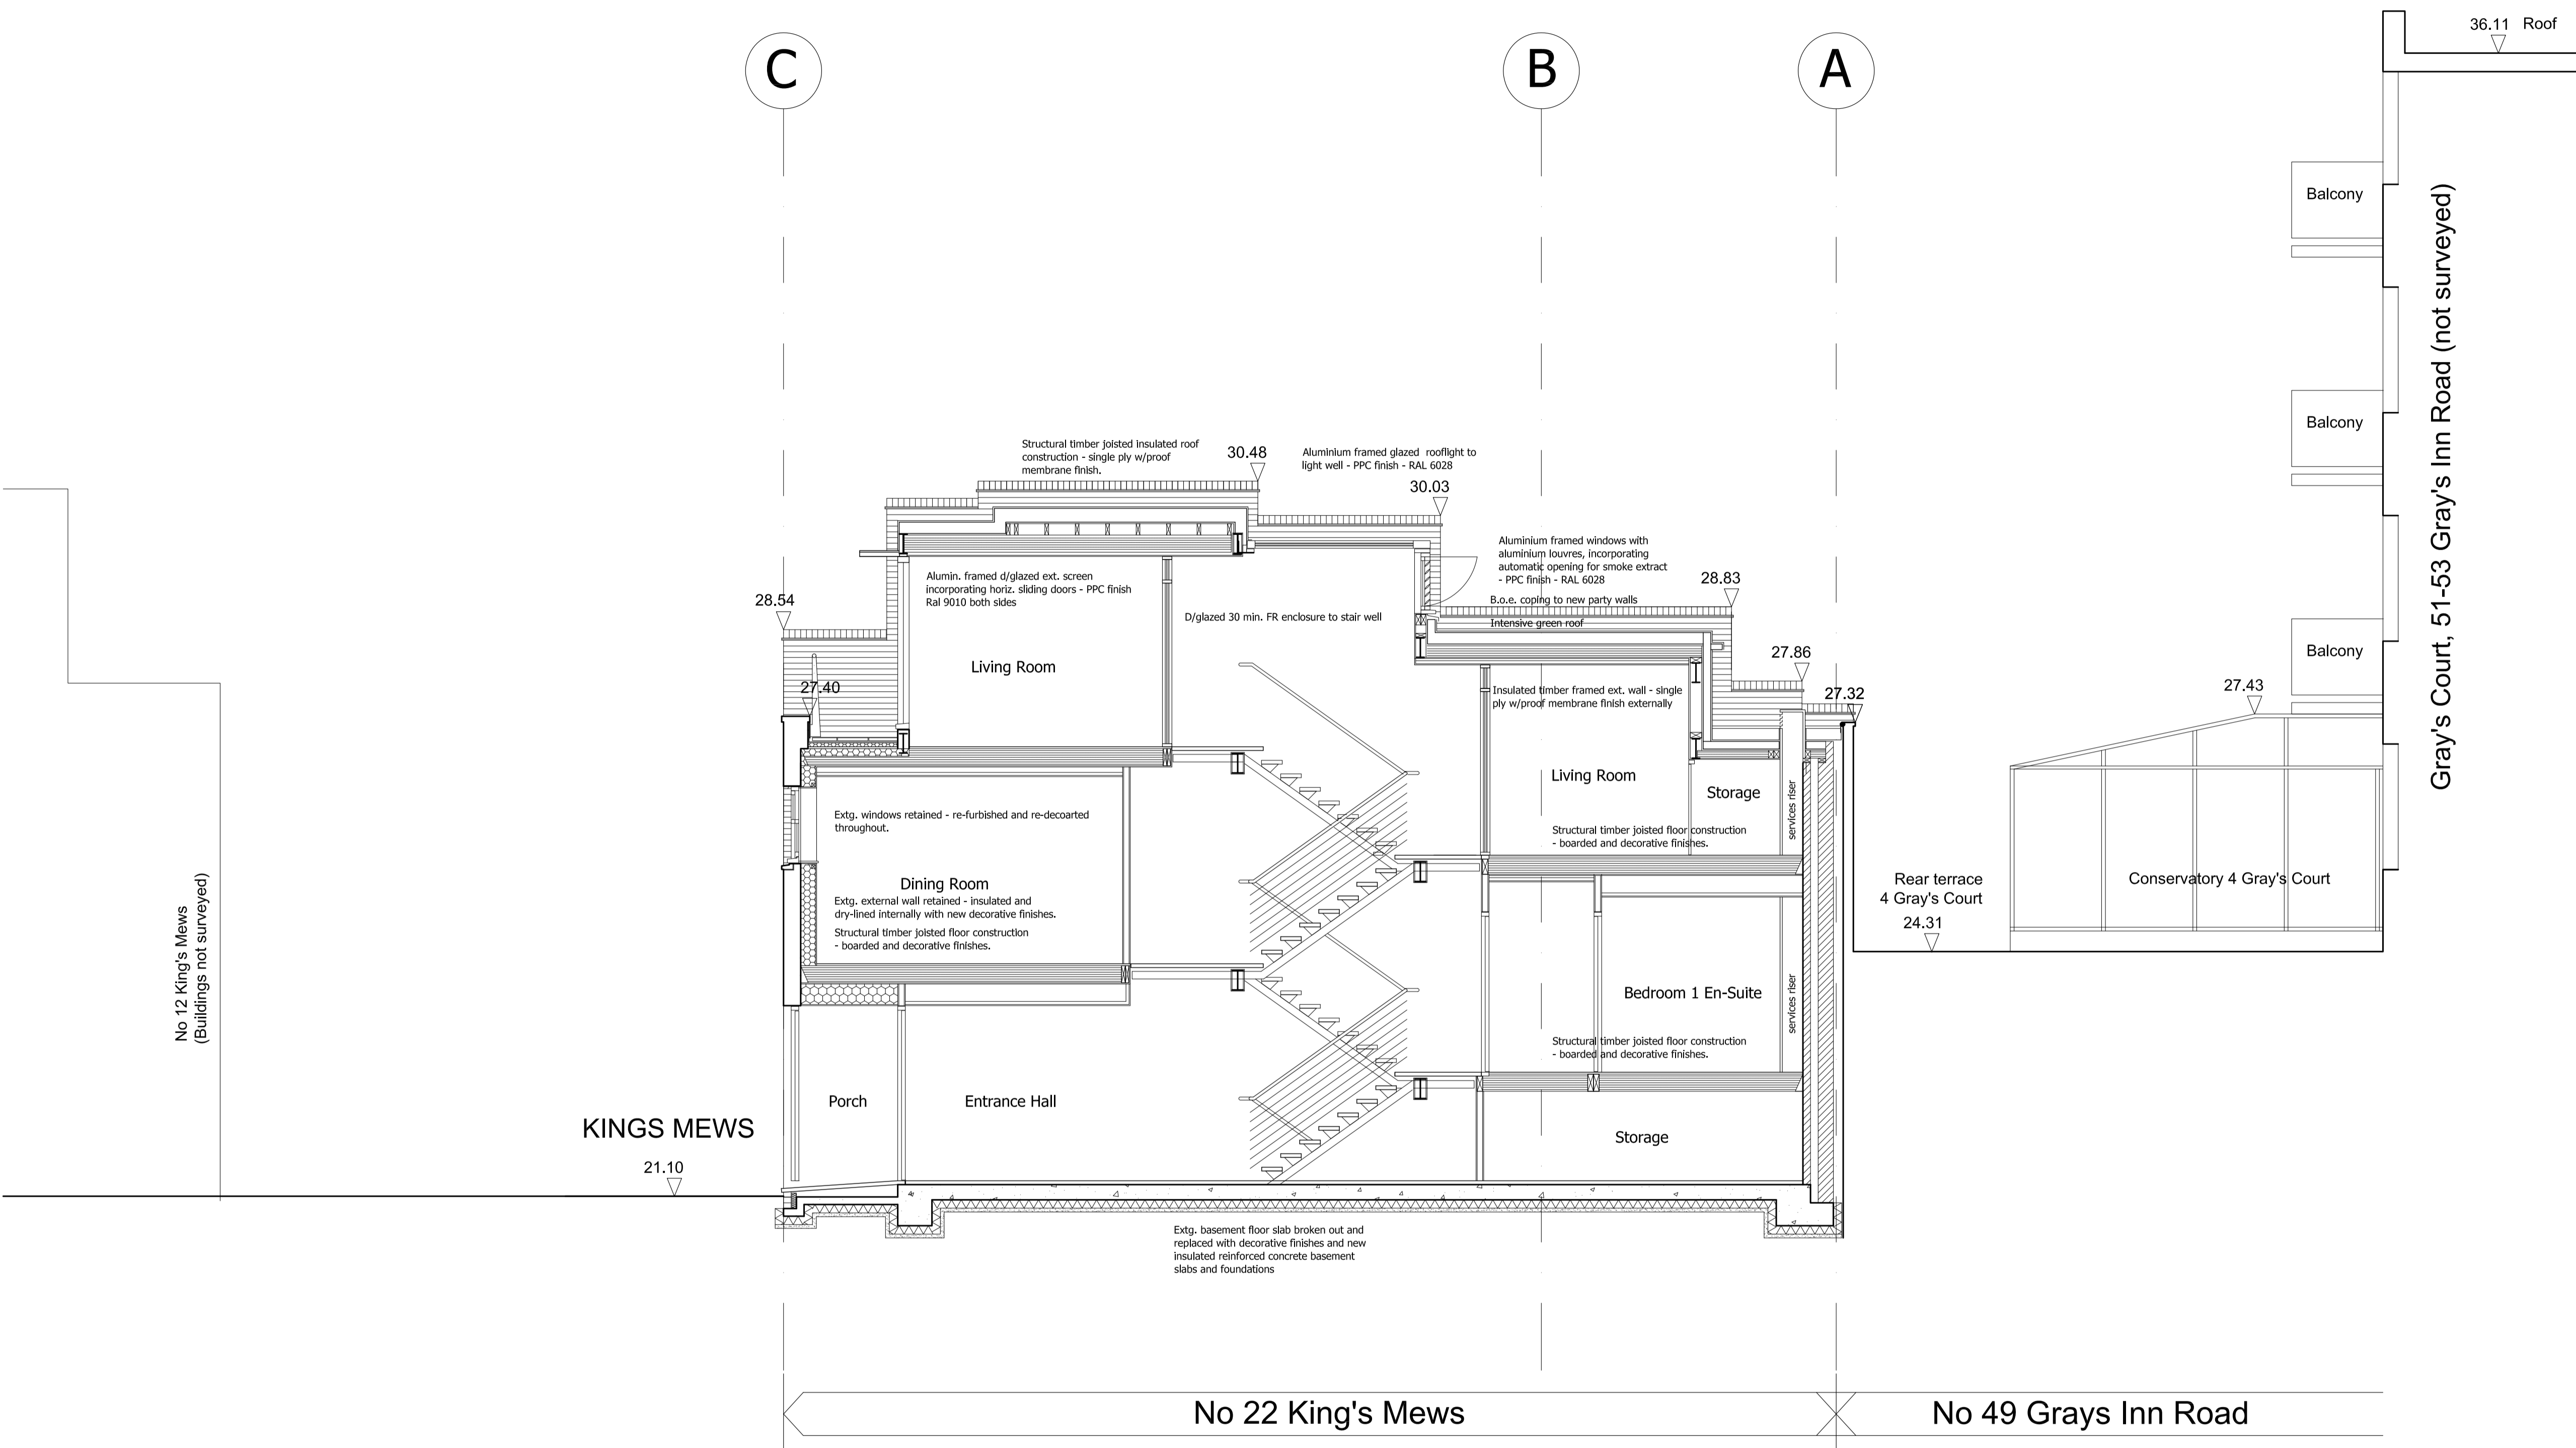

Legend

Rev	Description	Date	By
B	Basement level omitted	23.01.15	JT
A	Louvres added to rear window	22.10.14	SW

Status
Planning

Buchanan Hartley Architects Ltd
architecture interiors environment
13 Grosvenor Gardens London SW1W 0BD
T 020 7592 7247
E mail@buchananhartley.co.uk

Client
Queens Gate Holdings

Project
**22 King's Mews
London WC1N 2JB**

Title
**Section B-B
Proposed**

Scale	1:50 @A1		
Date	14/08/2014		
Drawn	Checked		
SLW	MH		
Project No	Drawing No	REV	
0645	L(--)	107	B