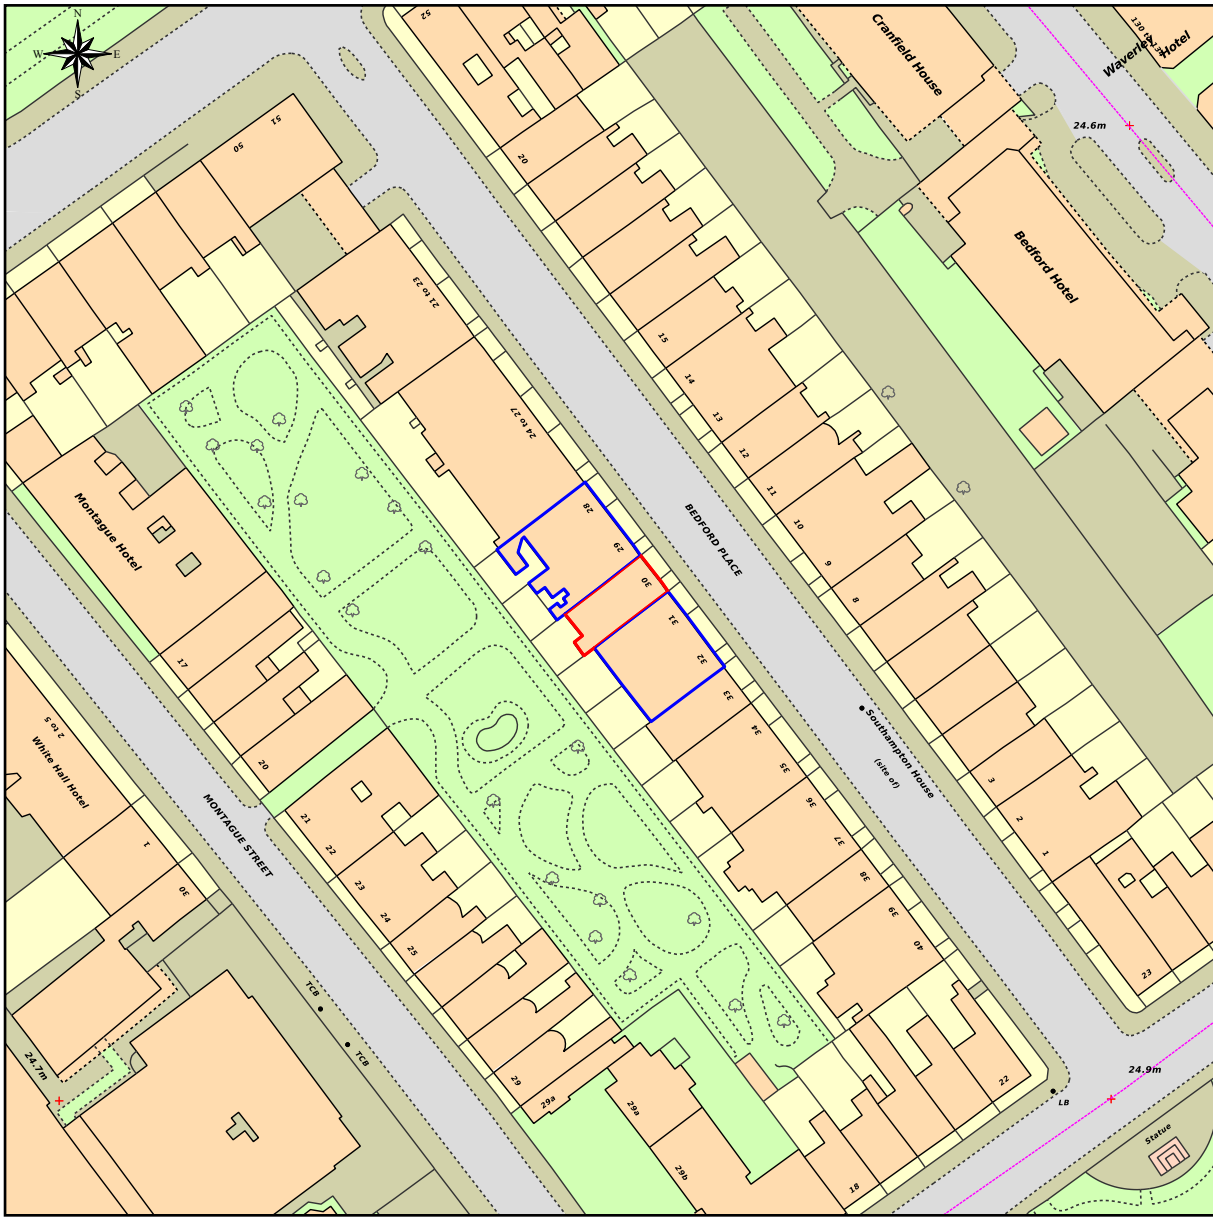

Location Plan

This Plan includes the following Licensed Data: OS MasterMap Colour PDF Site Plan by the Ordnance Survey National Geographic Database and incorporating surveyed revision available at the date of production. Reproduction in whole or in part is prohibited without the prior permission of Ordnance Survey. The representation of a road, track or path is no evidence of a right of way. The representation of features, as lines is no evidence of a property boundary. © Crown copyright and database rights, 2014. Ordnance Survey 0100031673

0m 20m 40m 60m 80m 100m

Scale: 1:1250, paper size: A4

30 Bedford Place
Roof Works