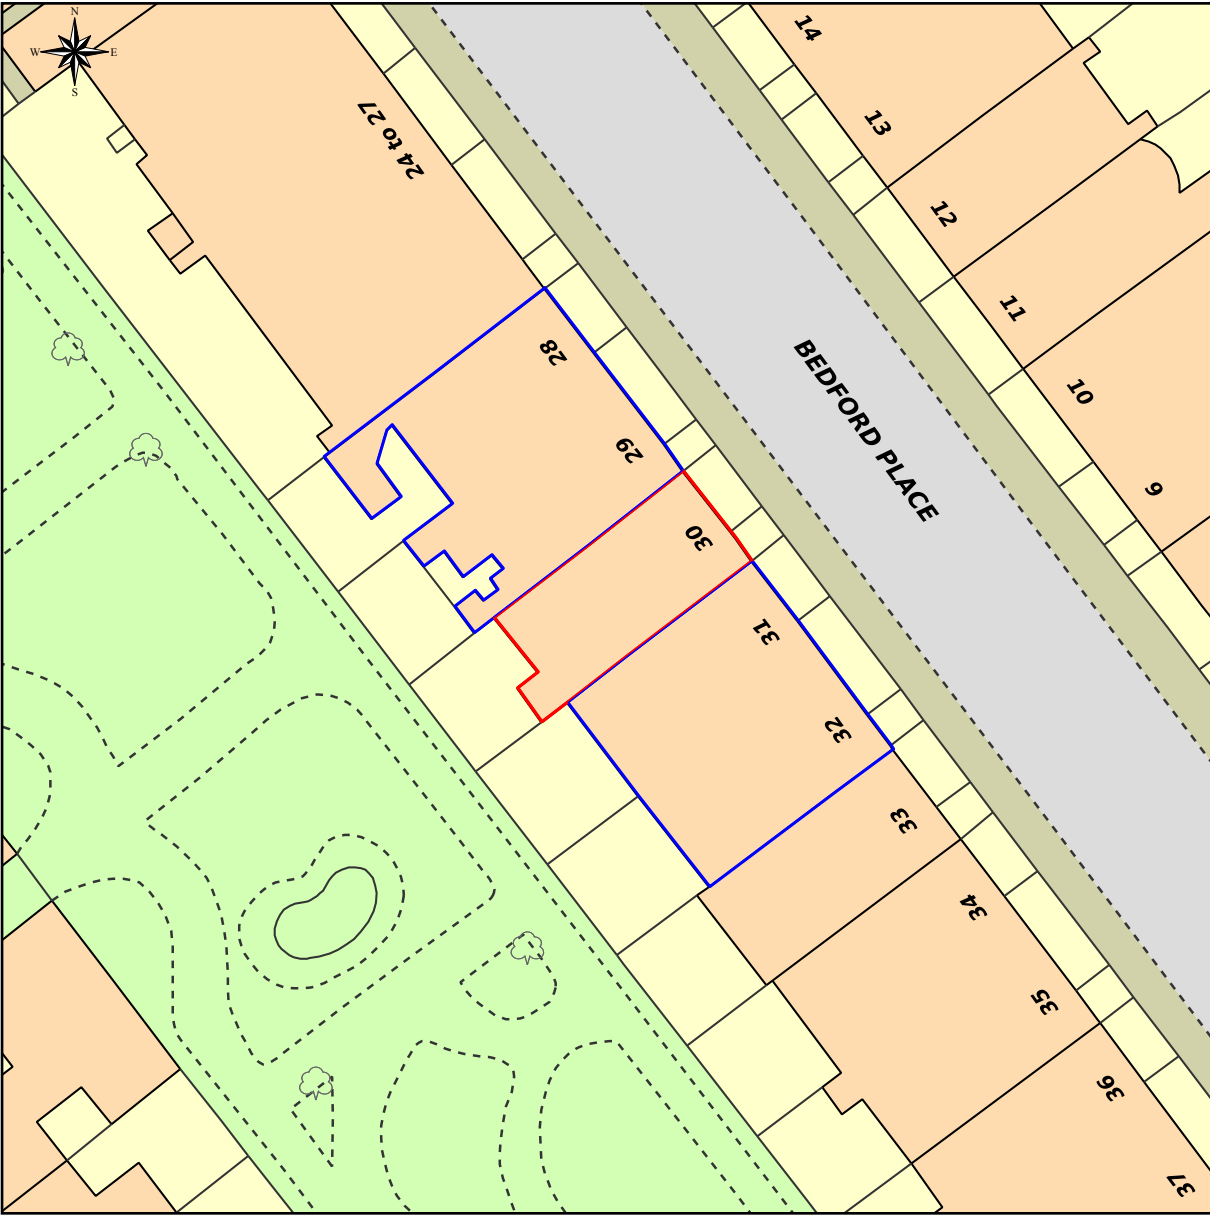

# Block Plan

This Plan includes the following Licensed Data: OS MasterMap Colour PDF Site Plan by the Ordnance Survey National Geographic Database and incorporating surveyed revision available at the date of production. Reproduction in whole or in part is prohibited without the prior permission of Ordnance Survey. The representation of a road, track or path is no evidence of a right of way. The representation of features, as lines is no evidence of a property boundary. © Crown copyright and database rights, 2014. Ordnance Survey 0100031673

0m 5m 10m 15m 20m 25m 30m 35m 40m

Scale: 1:500, paper size: A4

30 Bedford Place  
Roof Works