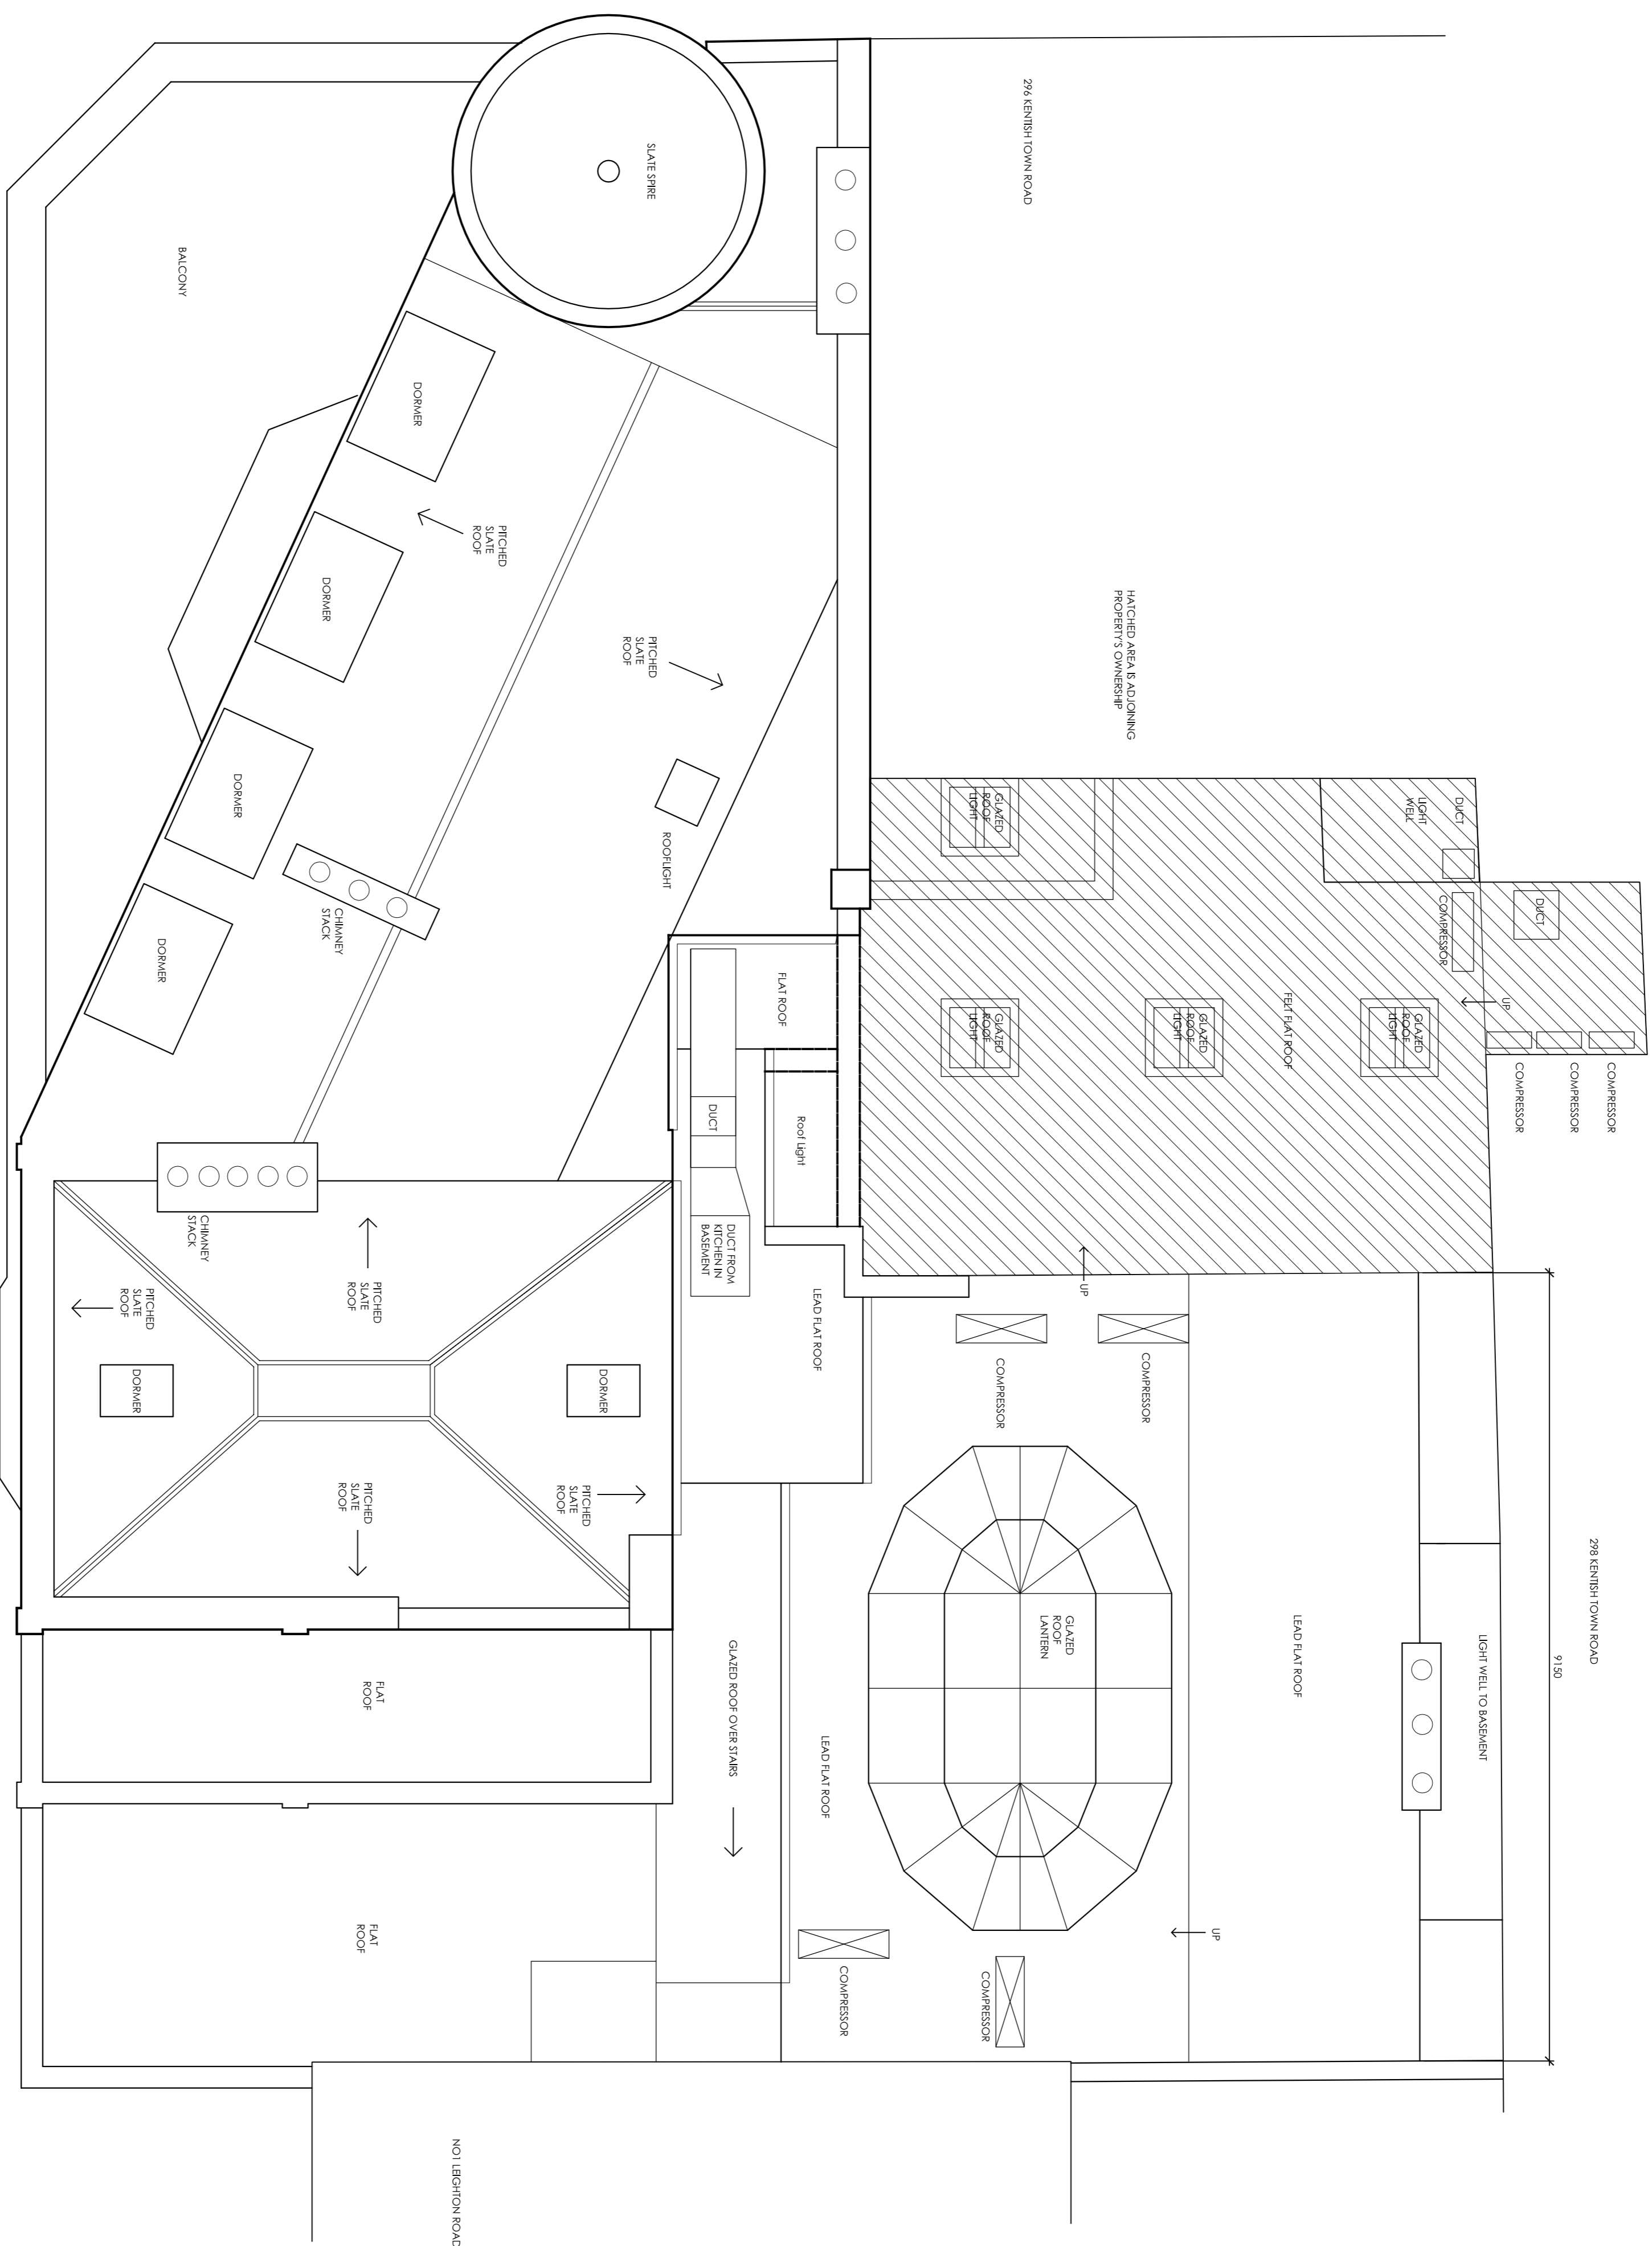

NOTES
Copyright of this drawing is owned solely by ADS Design & Brand Development Ltd. This drawing is for the sole use of the client and is not to be used, altered, modified or copied without the prior written consent of ADS Design & Brand Development Ltd. All dimensions should be in millimetres unless otherwise stated. The contractor is responsible for ensuring that all works comply with local authority requirements and national regulations.

REV	NOTES	DATE	BY
A	Roof detail added	15/7/14	RA

ADSD DESIGN
INTERIORS • ARCHITECTURE

ADS DESIGN & BRAND DEVELOPMENT LTD
King John's Gallery, King John's Island, Mythe Road,
Tewkesbury, GL20 6EB
Tel: +44 (0) 1684 870 870 Fax: +44 (0) 1684 878 202
email: info@ads-design.co.uk

CLIENT
Greene King

PROJECT
**Assembly House
Kentish Town
London**

DRAWING TITLE
**Roof Plan
a Existing**

SCALE	1:50	SHEET	A1
DATE	Feb 14	DRAWN	A.L.
TICK & DATE BY	PRELIMINARY		
DRAWING NUMBER	016		A