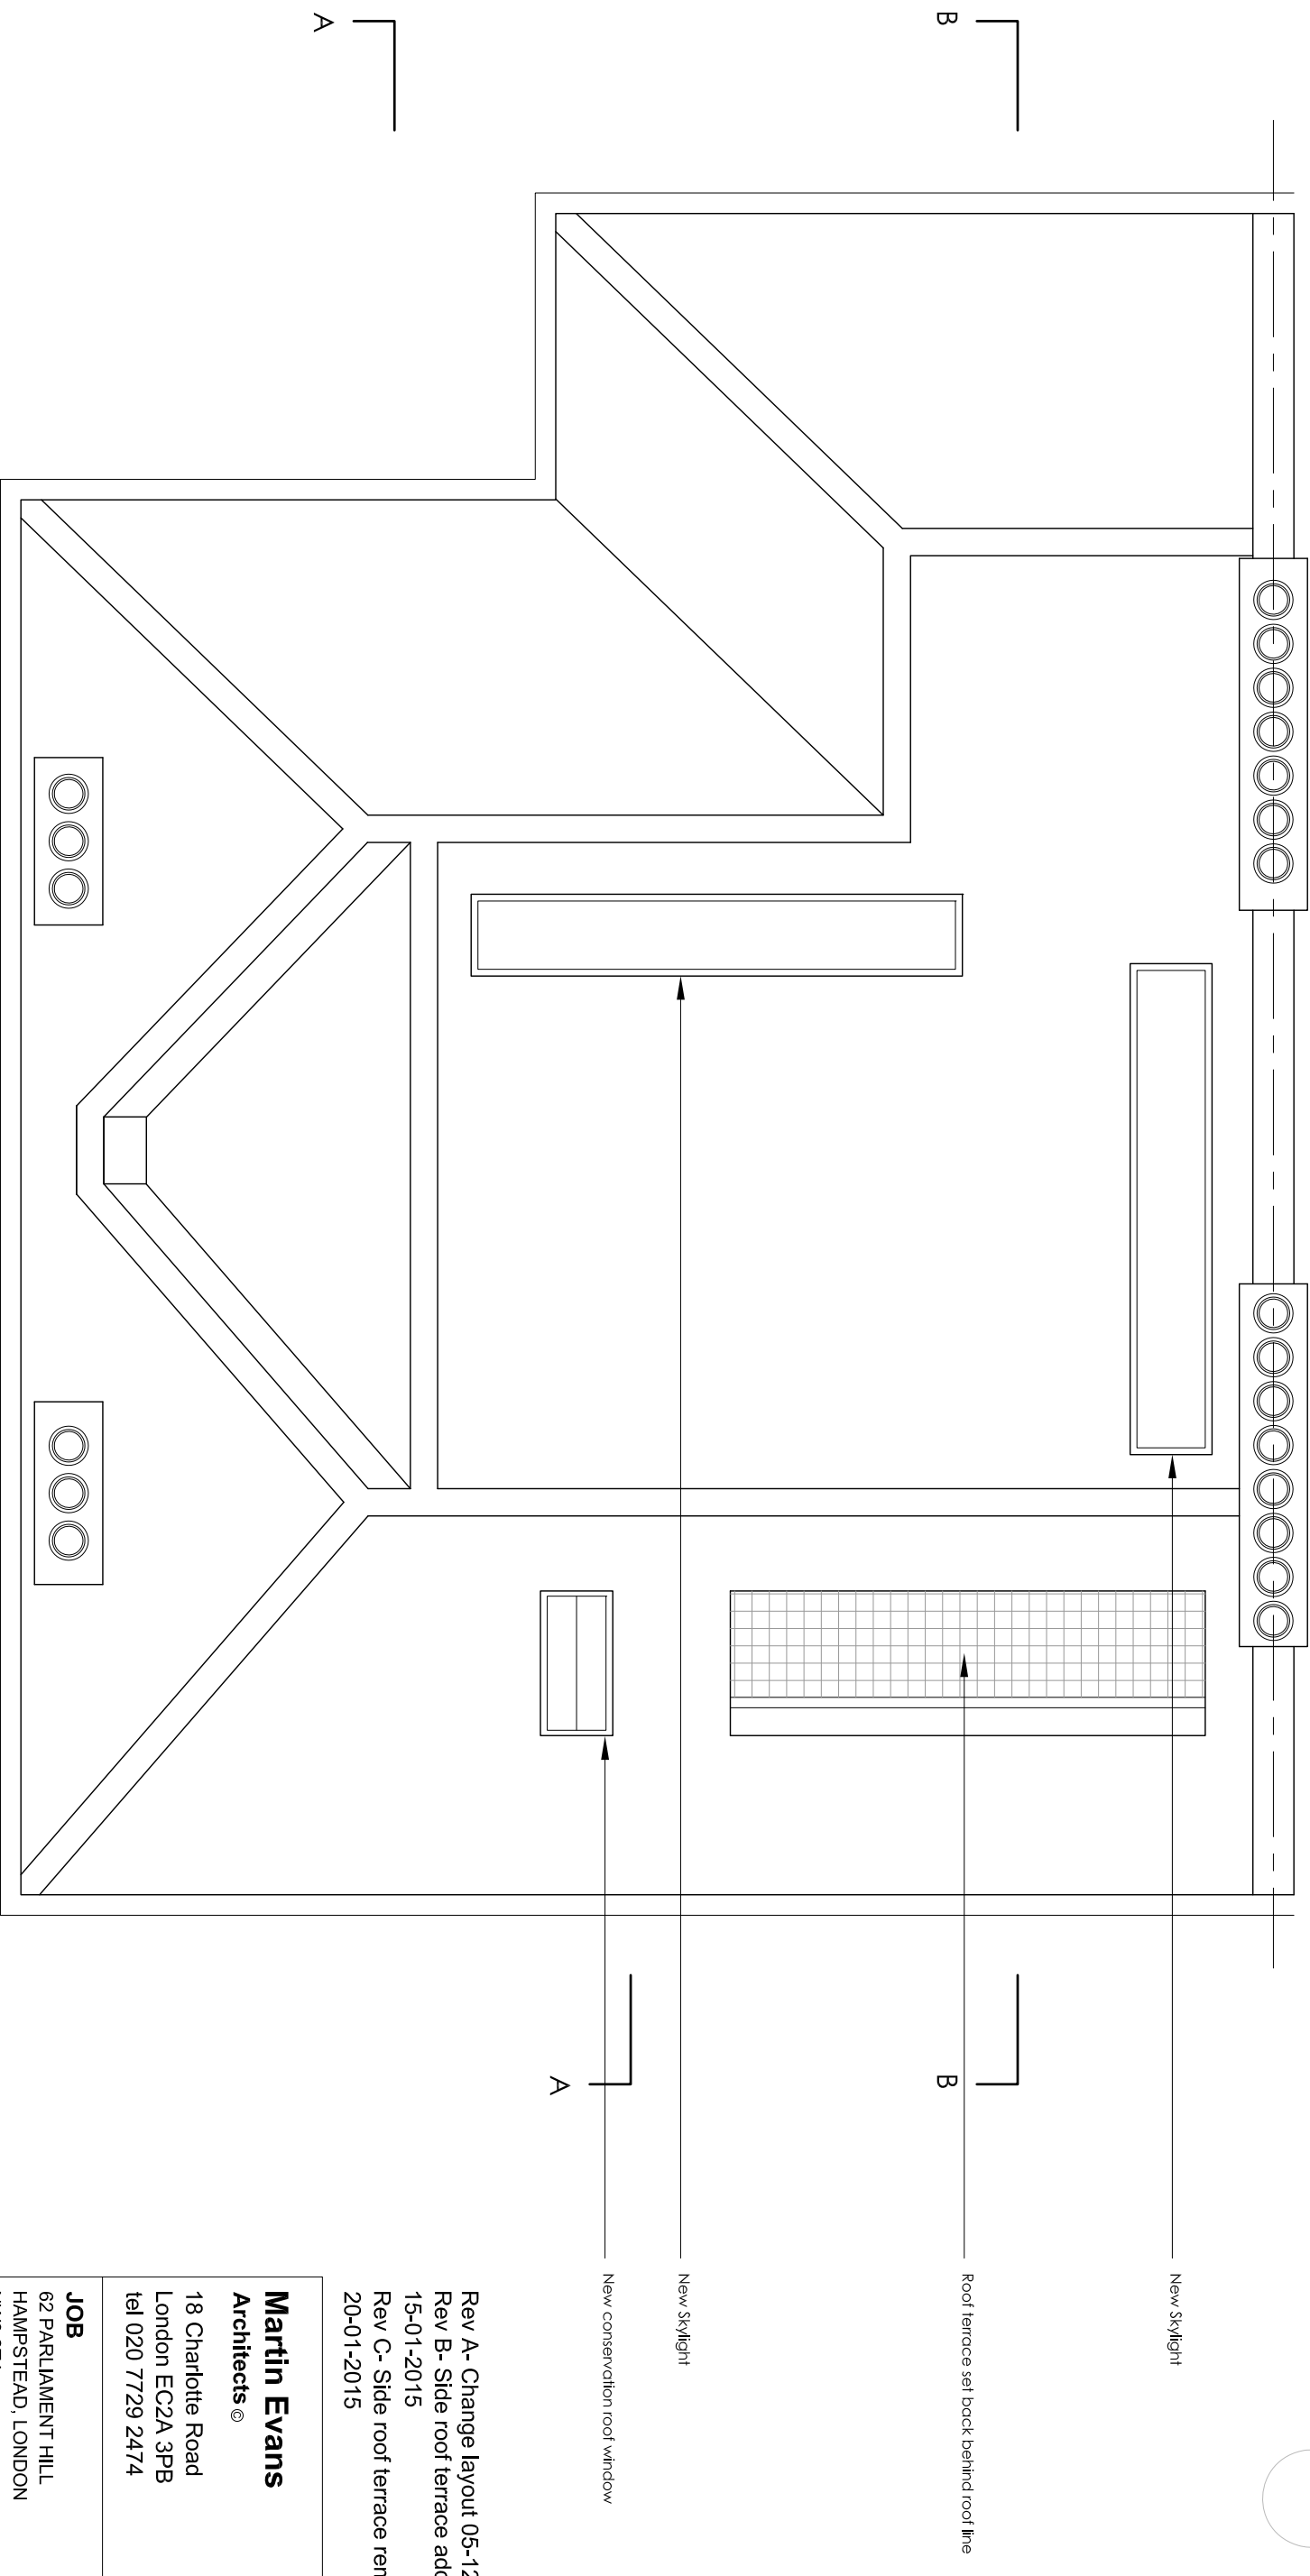

NOTES

DO NOT SCALE FROM THIS DRAWING

PLANNING

New Skylight

Roof terrace set back behind roof line

New Skylight

New conservation roof window

Rev A - Change layout 05-12-2014
Rev B - Side roof terrace added
15-01-2015
Rev C - Side roof terrace removed
20-01-2015

Martin Evans

Architects ©

18 Charlotte Road
London EC2A 3PB
tel 020 7729 2474

JOB

62 PARLIAMENT HILL
HAMPTSTEAD, LONDON
NW3 2TJ

TITLE
PROPOSED ROOF PLAN

DATE 17.11.2014

SCALE 1:50 @ A3

DRAWN GG

DRAWING NO. PAR-PL-GA-05C

PROPOSED ROOF PLAN