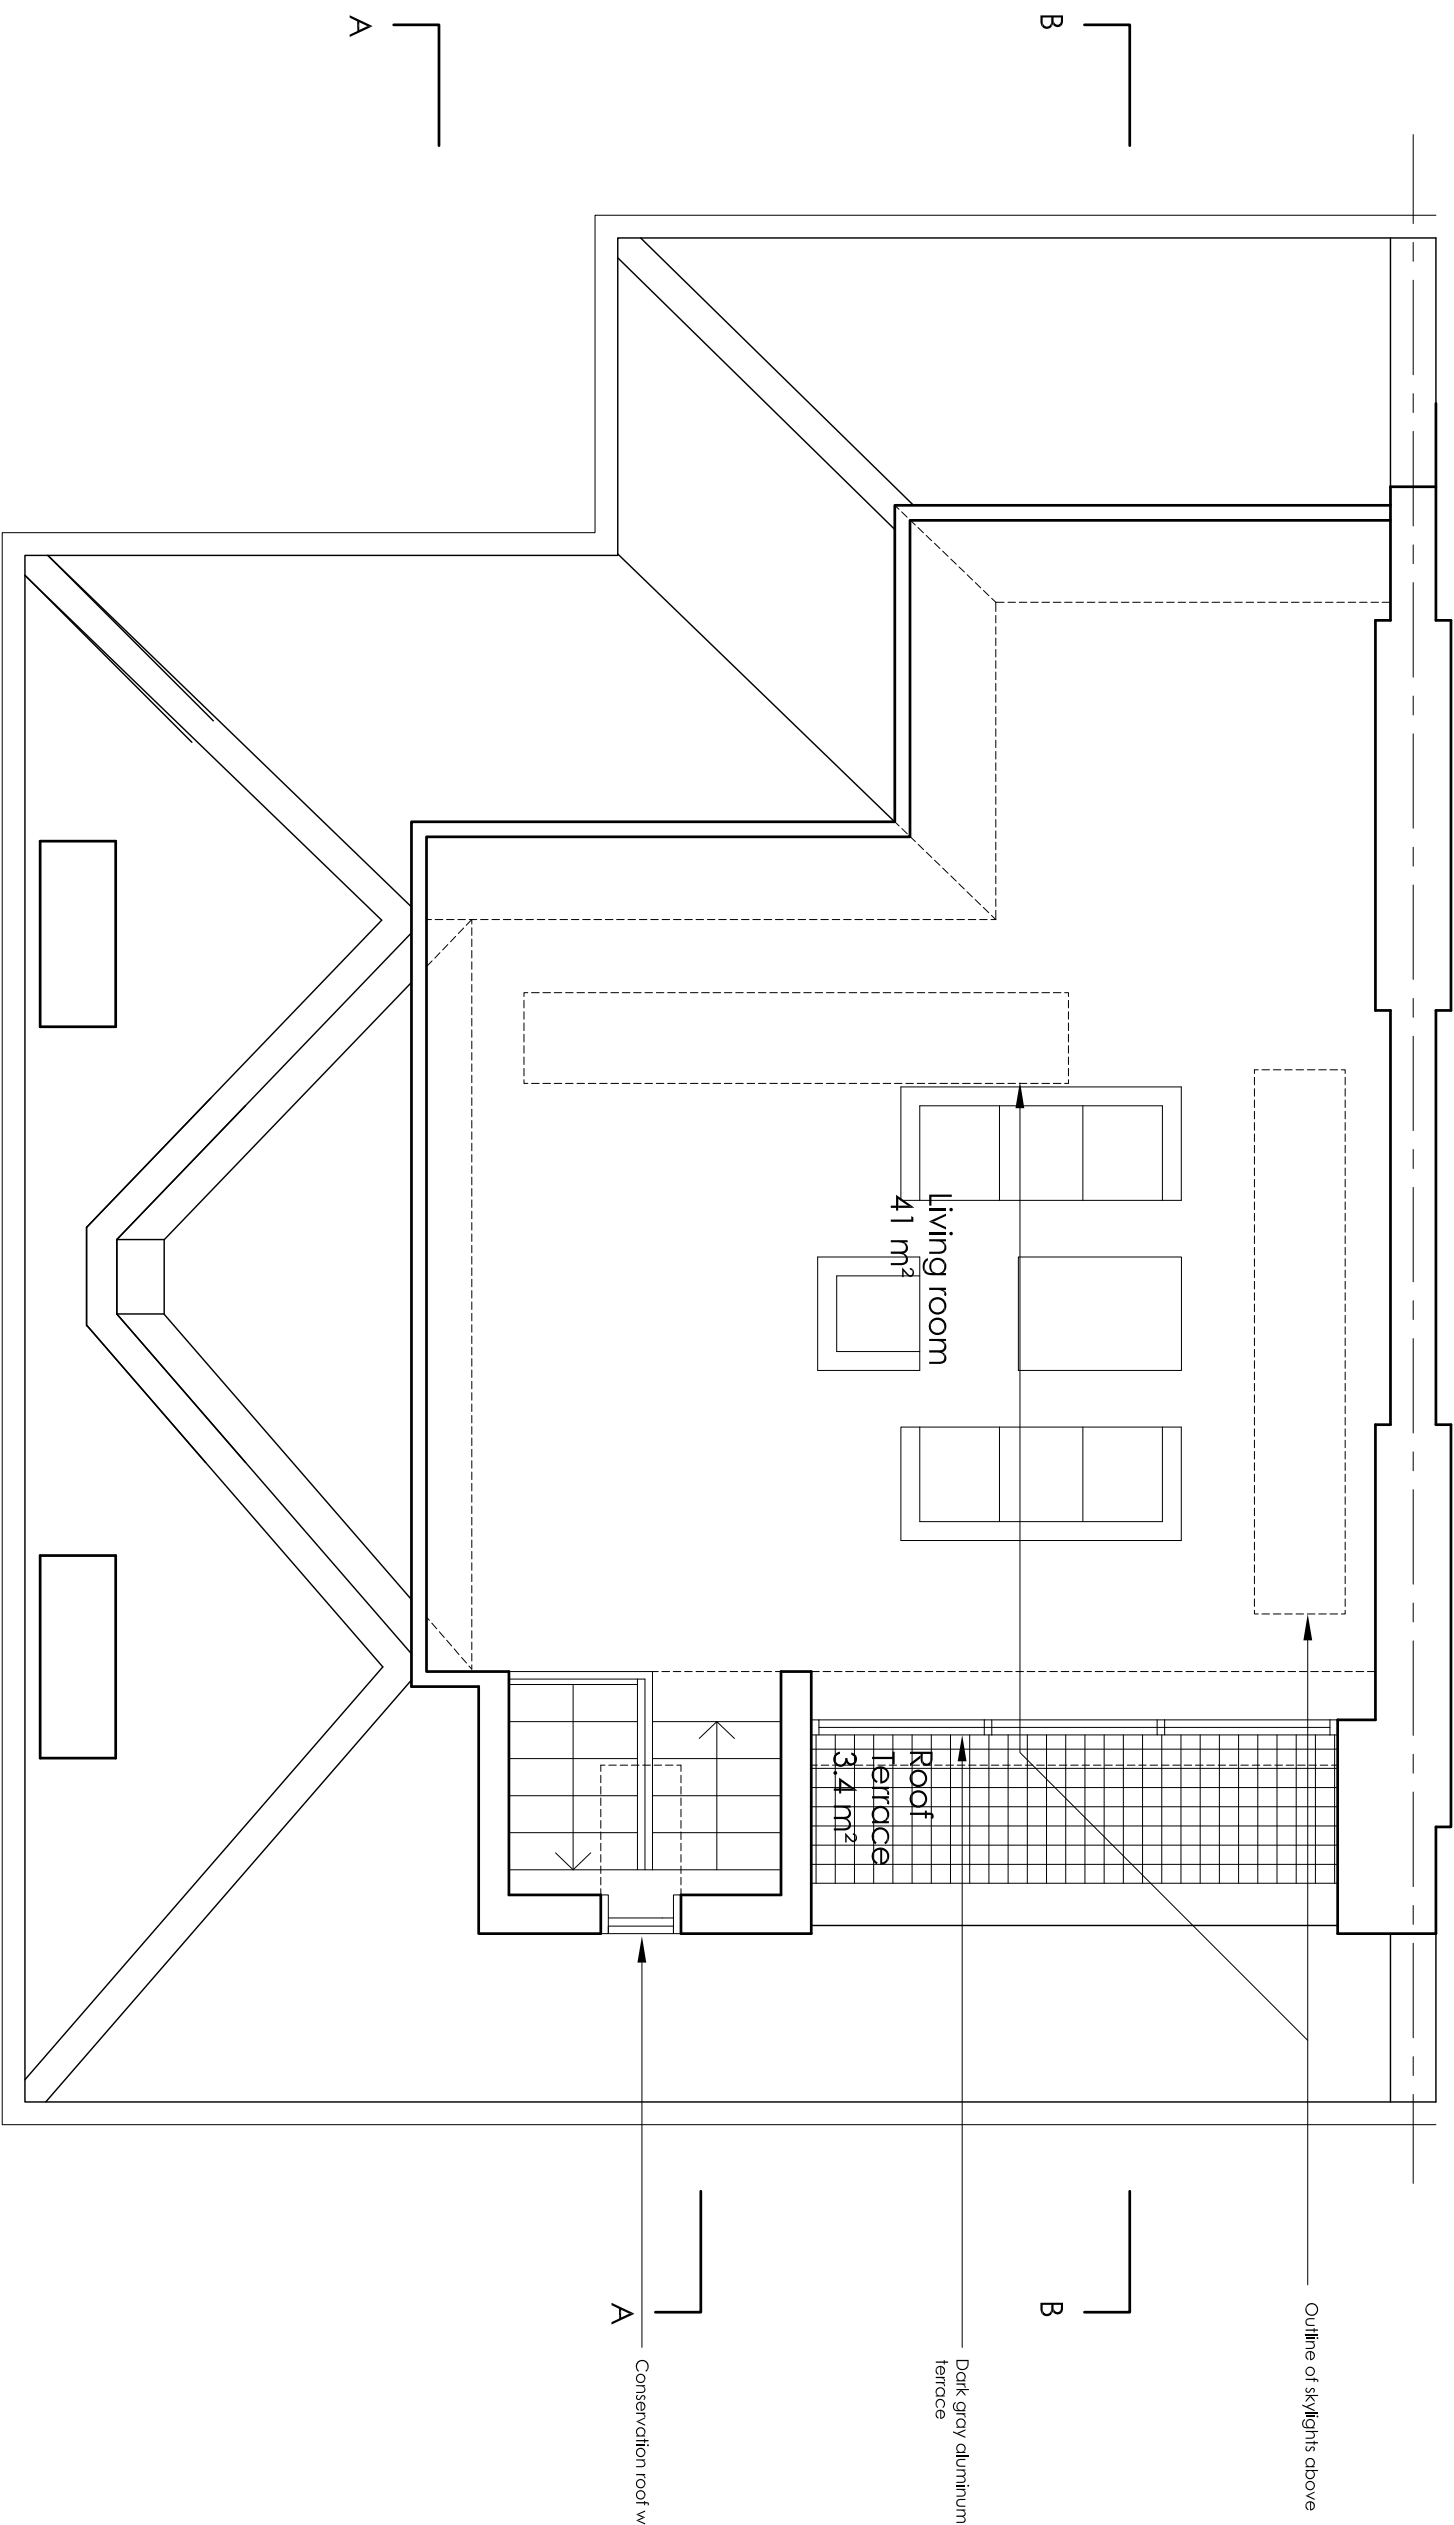

NOTES

DO NOT SCALE FROM THIS DRAWING

## PLANNING

Rev A - Change layout 05-12-2014  
Rev B - Side roof terrace added  
15-01-2015  
Rev C - Side roof terrace removed  
20-01-2015

### TITLE

PROPOSED FLAT 3  
THIRD FLOOR PLAN

DATE 17.11.2014

SCALE 1:50 @ A3

DRAWN GG

DRAWING NO. PAR-PL-GA-04C

## PROPOSED THIRD FLOOR PLAN