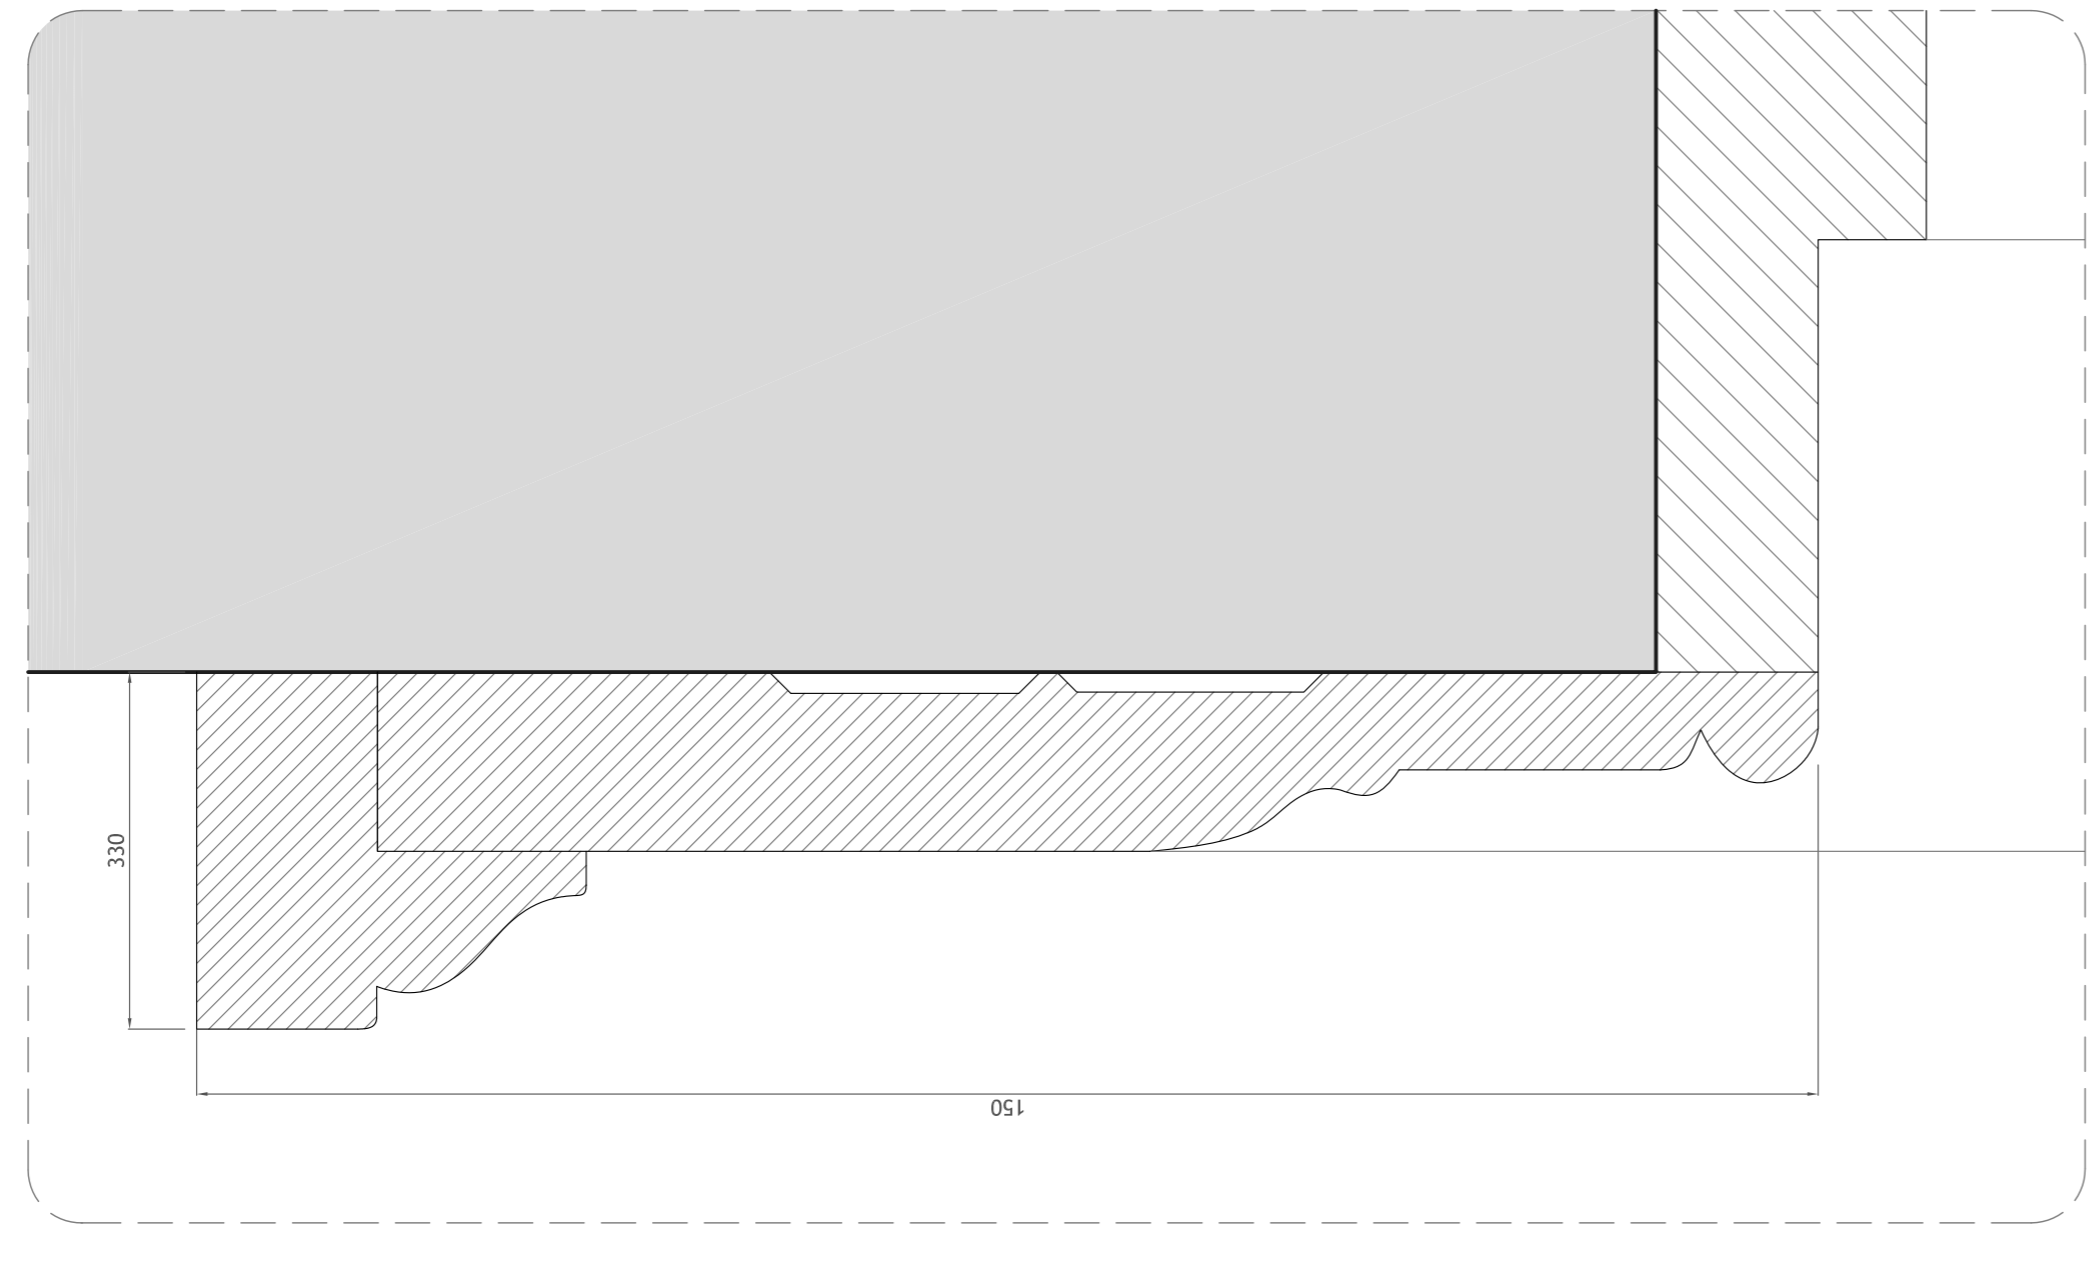

DOOR 'DG04'

DOOR ELEVATION
Scale 1:10@A2

ARCHITRAVE
DETAIL 2 - Scale 1:1@A2

DOOR SECTION 1-1
Scale 1:10@A2

DOOR PLAN
Scale 1:10@A2

Notes

GEORGIAN STYLE DOUBLE DOOR

**DOORS TO BE PAINTED WHITE WOOD:
DRAWING TO BE USED AS GUIDED DESIGN FOR MANUFACTURER.**