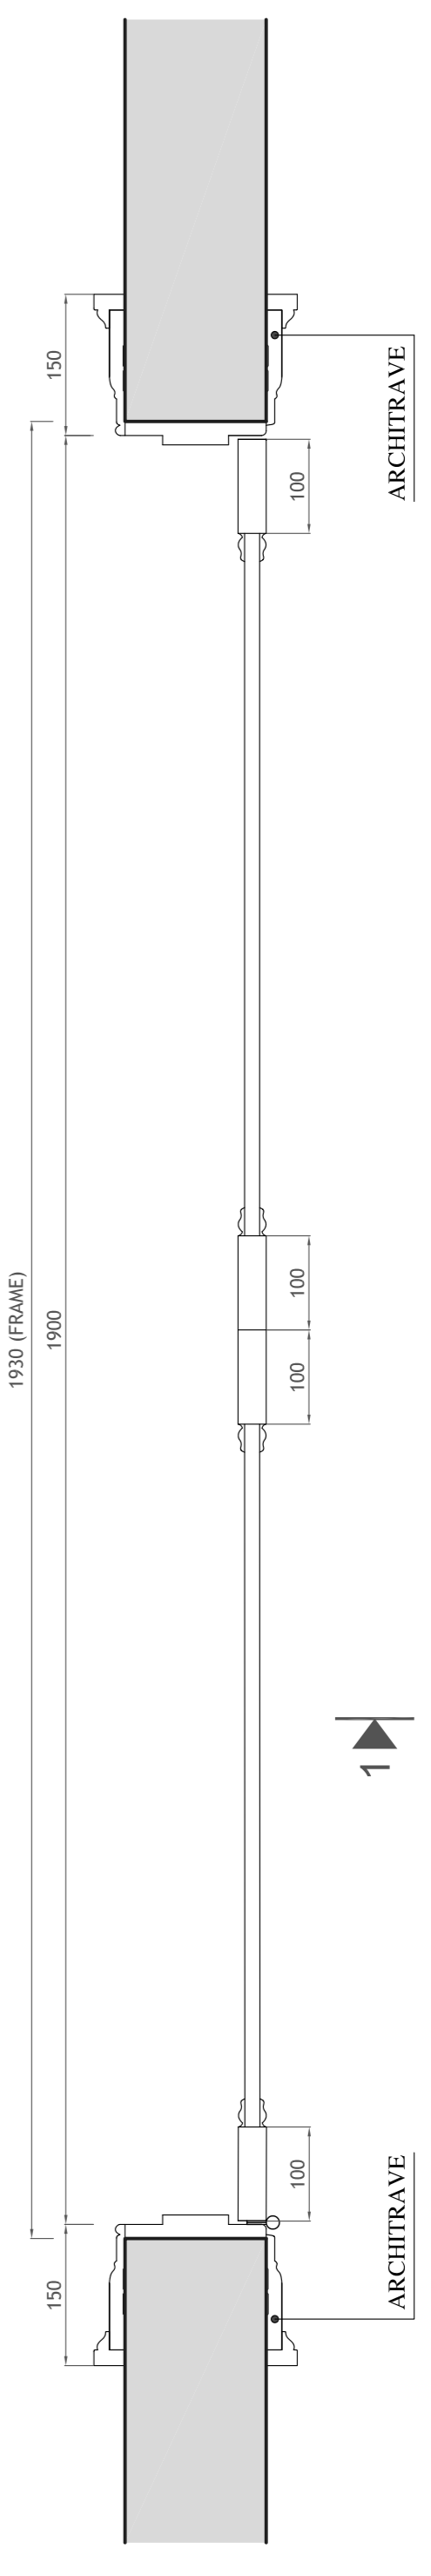

DOOR 'DG04'

DOOR ELEVATION
Scale 1:10@A2

ARCHITRAVE
DETAIL 2 - Scale 1:1@A2

DOOR SECTION 1-1
Scale 1:10@A2

DOOR PLAN
Scale 1:10@A2

Notes

GEORGIAN STYLE DOUBLE DOOR

**DOORS TO BE PAINTED WHITE WOOD:
DRAWING TO BE USED AS GUIDED DESIGN FOR MANUFACTURER.**