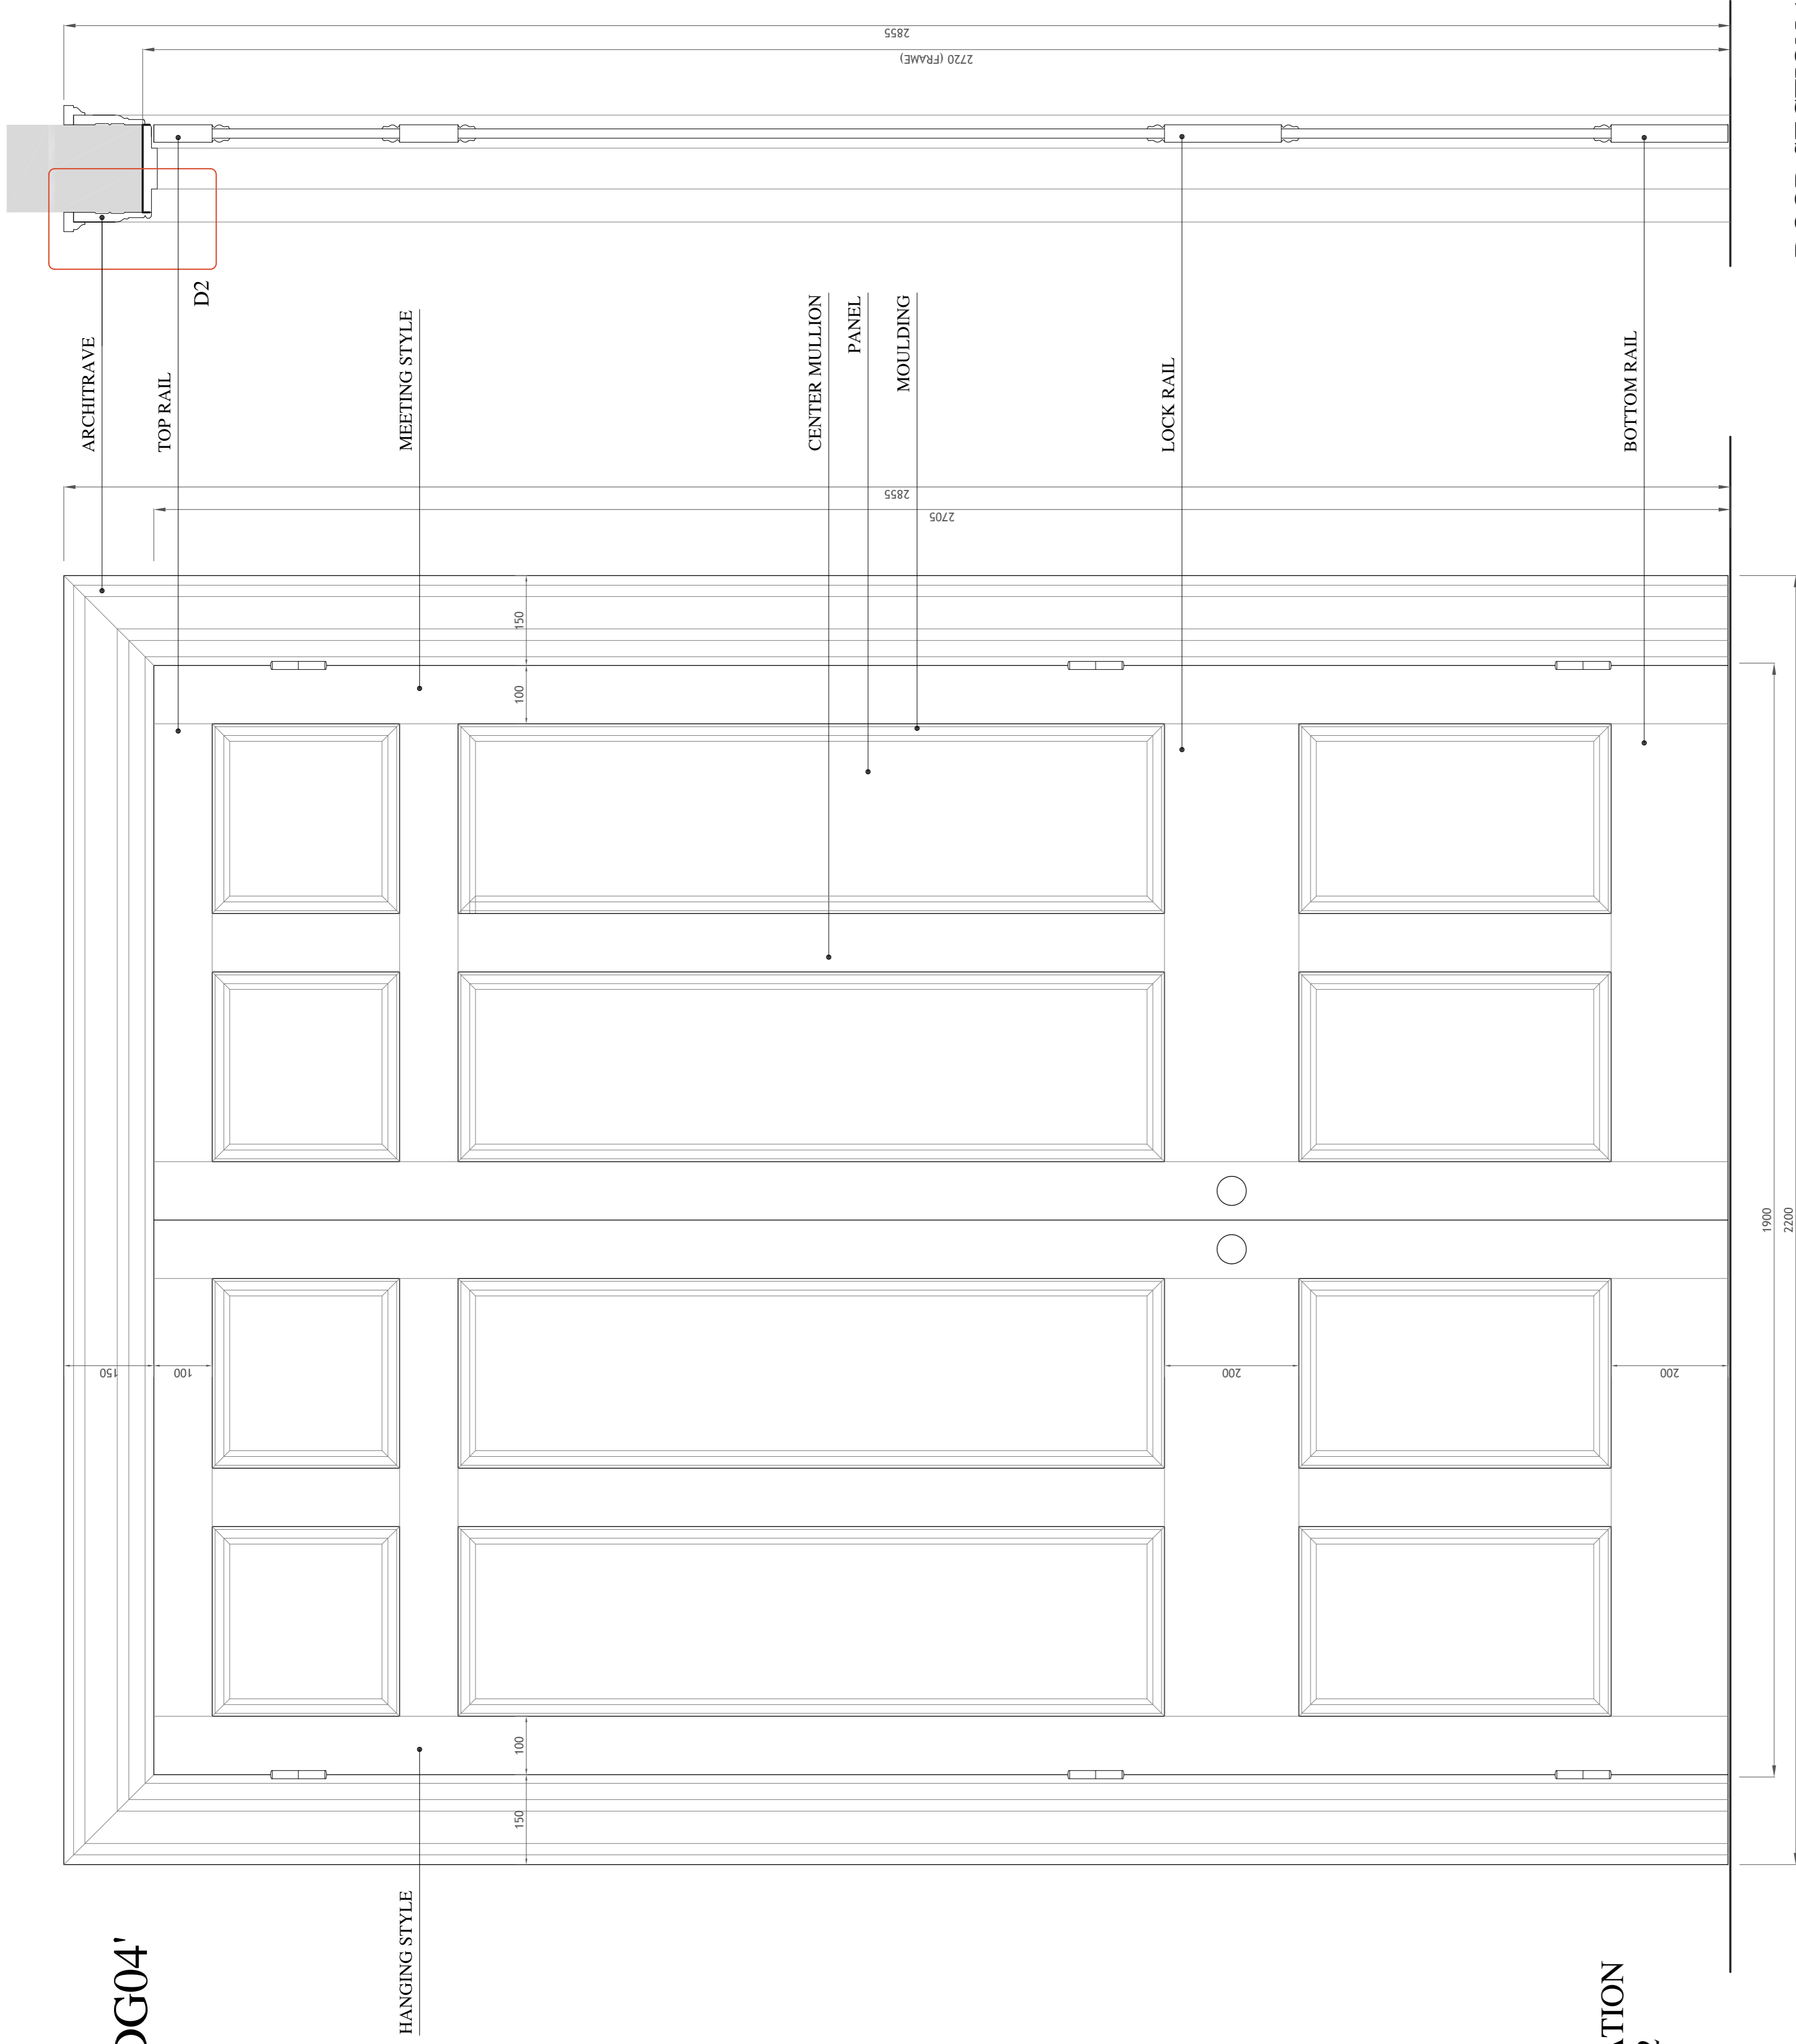

DOOR 'DG04'

DOOR ELEVATION
Scale 1:10@A2

ARCHITRAVE
DETAIL 2 - Scale 1:1@A2

DOOR SECTION 1-1
Scale 1:10@A2

DOOR PLAN
Scale 1:10@A2

Notes

GEORGIAN STYLE DOUBLE DOOR

**DOORS TO BE PAINTED WHITE WOOD:
DRAWING TO BE USED AS GUIDED DESIGN FOR MANUFACTURER.**