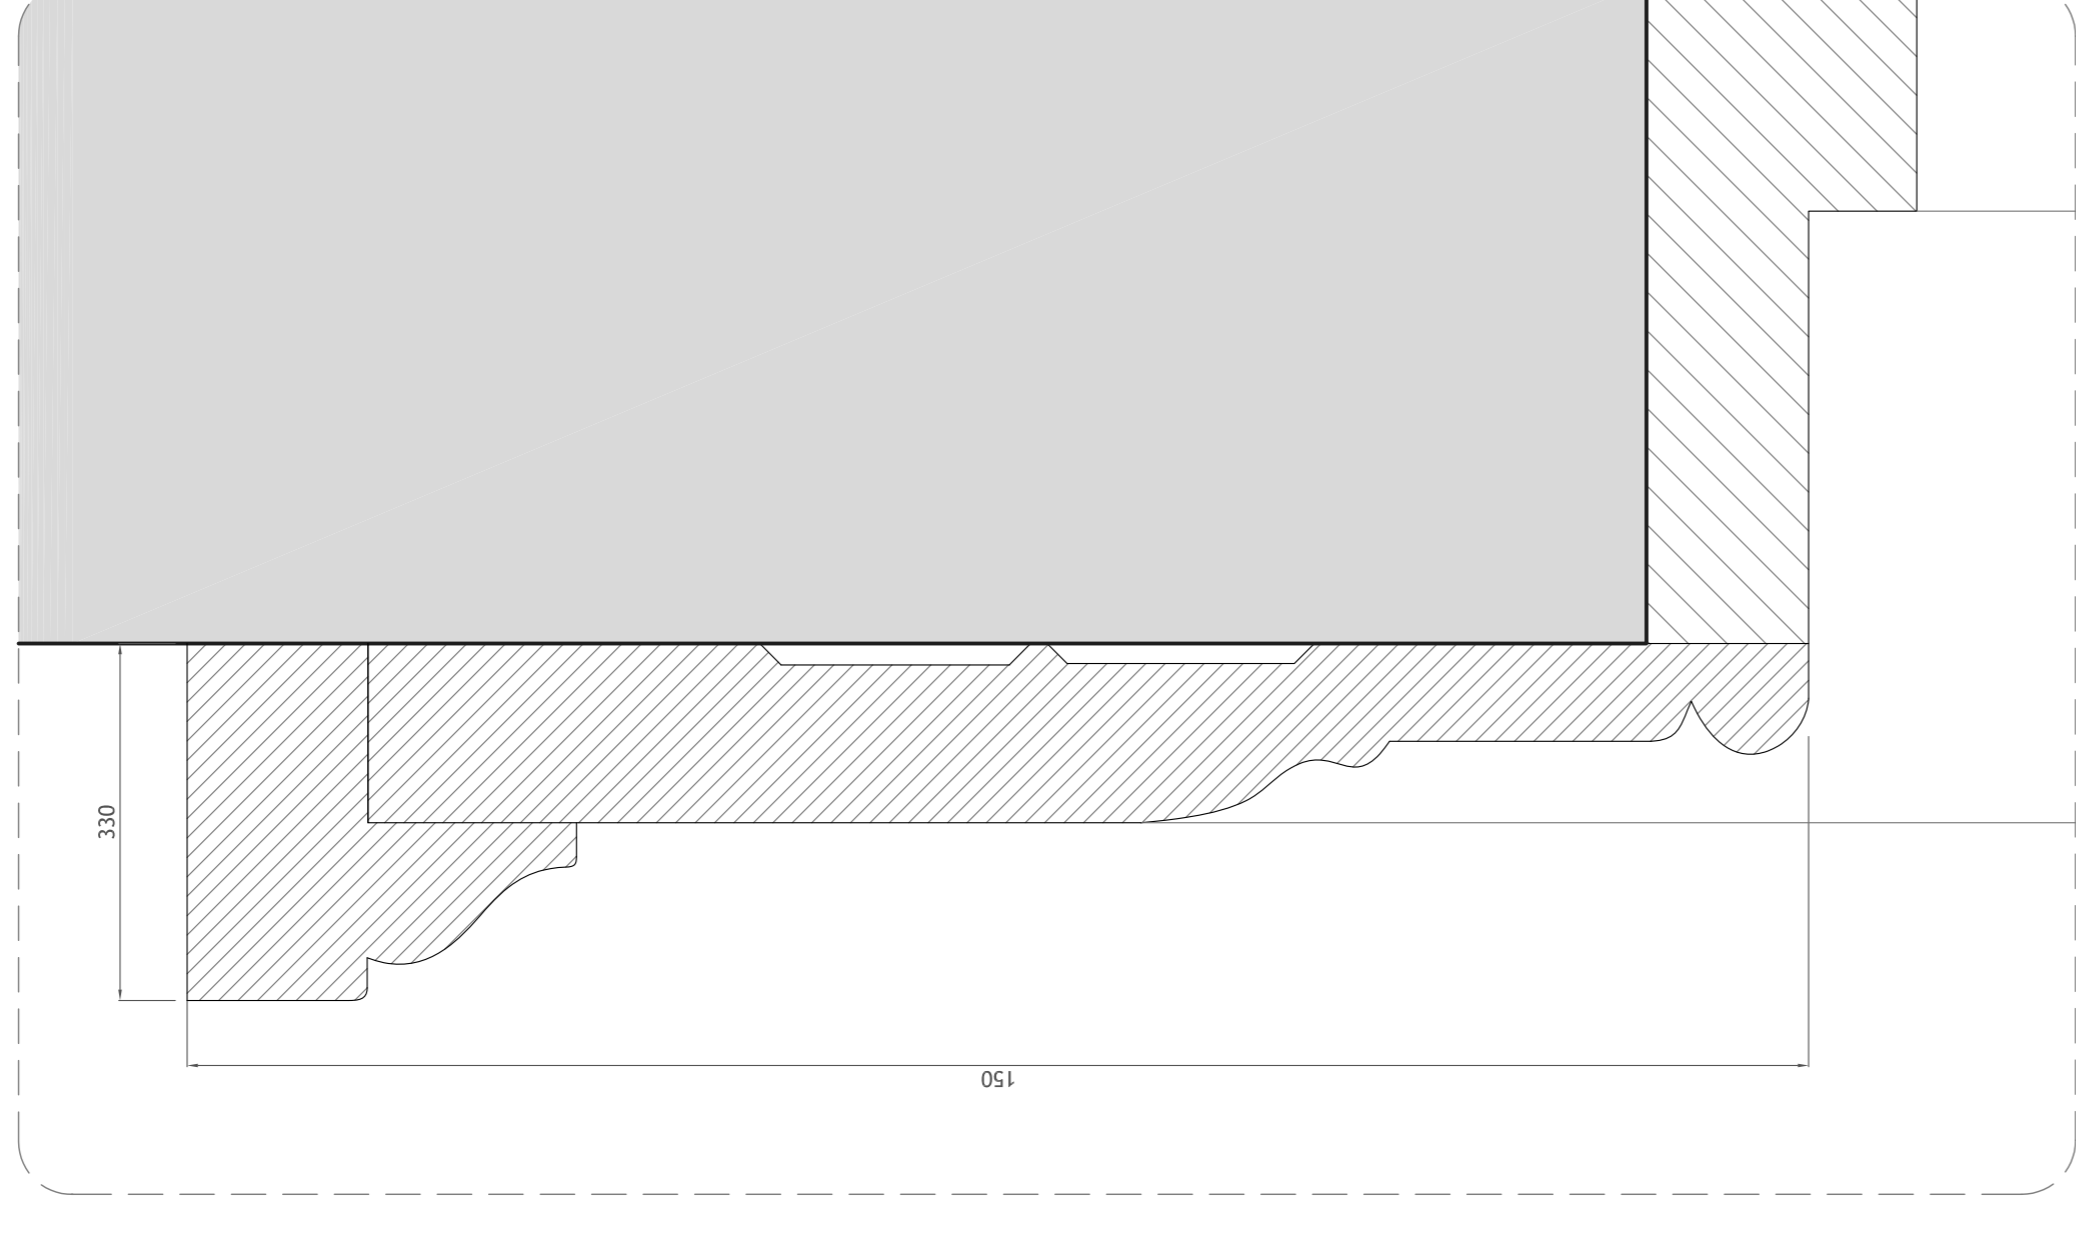

# DOOR 'DG02'

DOOR SECTION 1-1  
Scale 1:10@A2

DOOR PLAN  
Scale 1:10@A2

### Notes

**GEORGIAN STYLE SIX PANEL DOOR**

**DOORS TO BE PAINTED WHITE WOOD:**

**DRAWING TO BE USED AS GUIDED DESIGN FOR MANUFACTURER.**