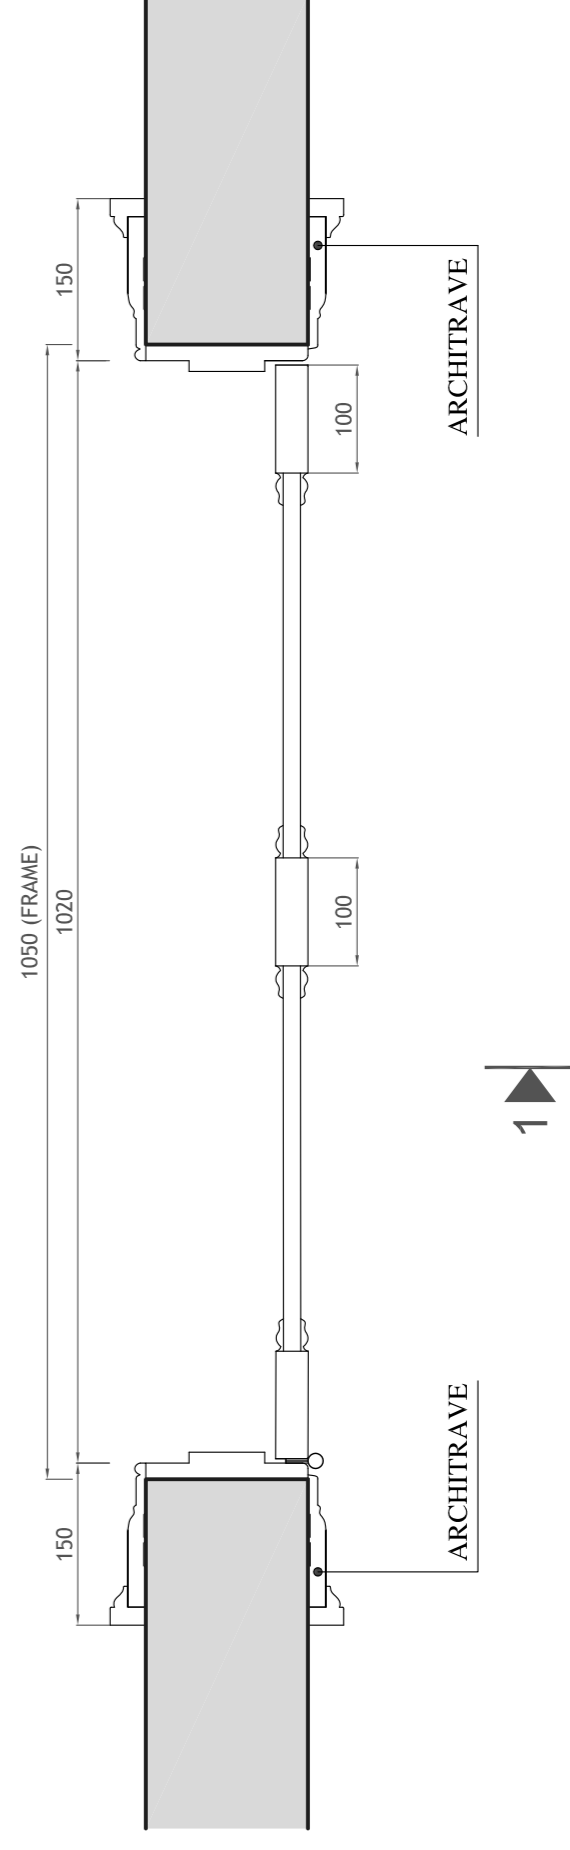

# DOOR 'DG02'

DOOR SECTION 1-1  
Scale 1:10@A2

DOOR PLAN  
Scale 1:10@A2

### Notes

**GEORGIAN STYLE SIX PANEL DOOR**

**DOORS TO BE PAINTED WHITE WOOD:**

**DRAWING TO BE USED AS GUIDED DESIGN FOR MANUFACTURER.**