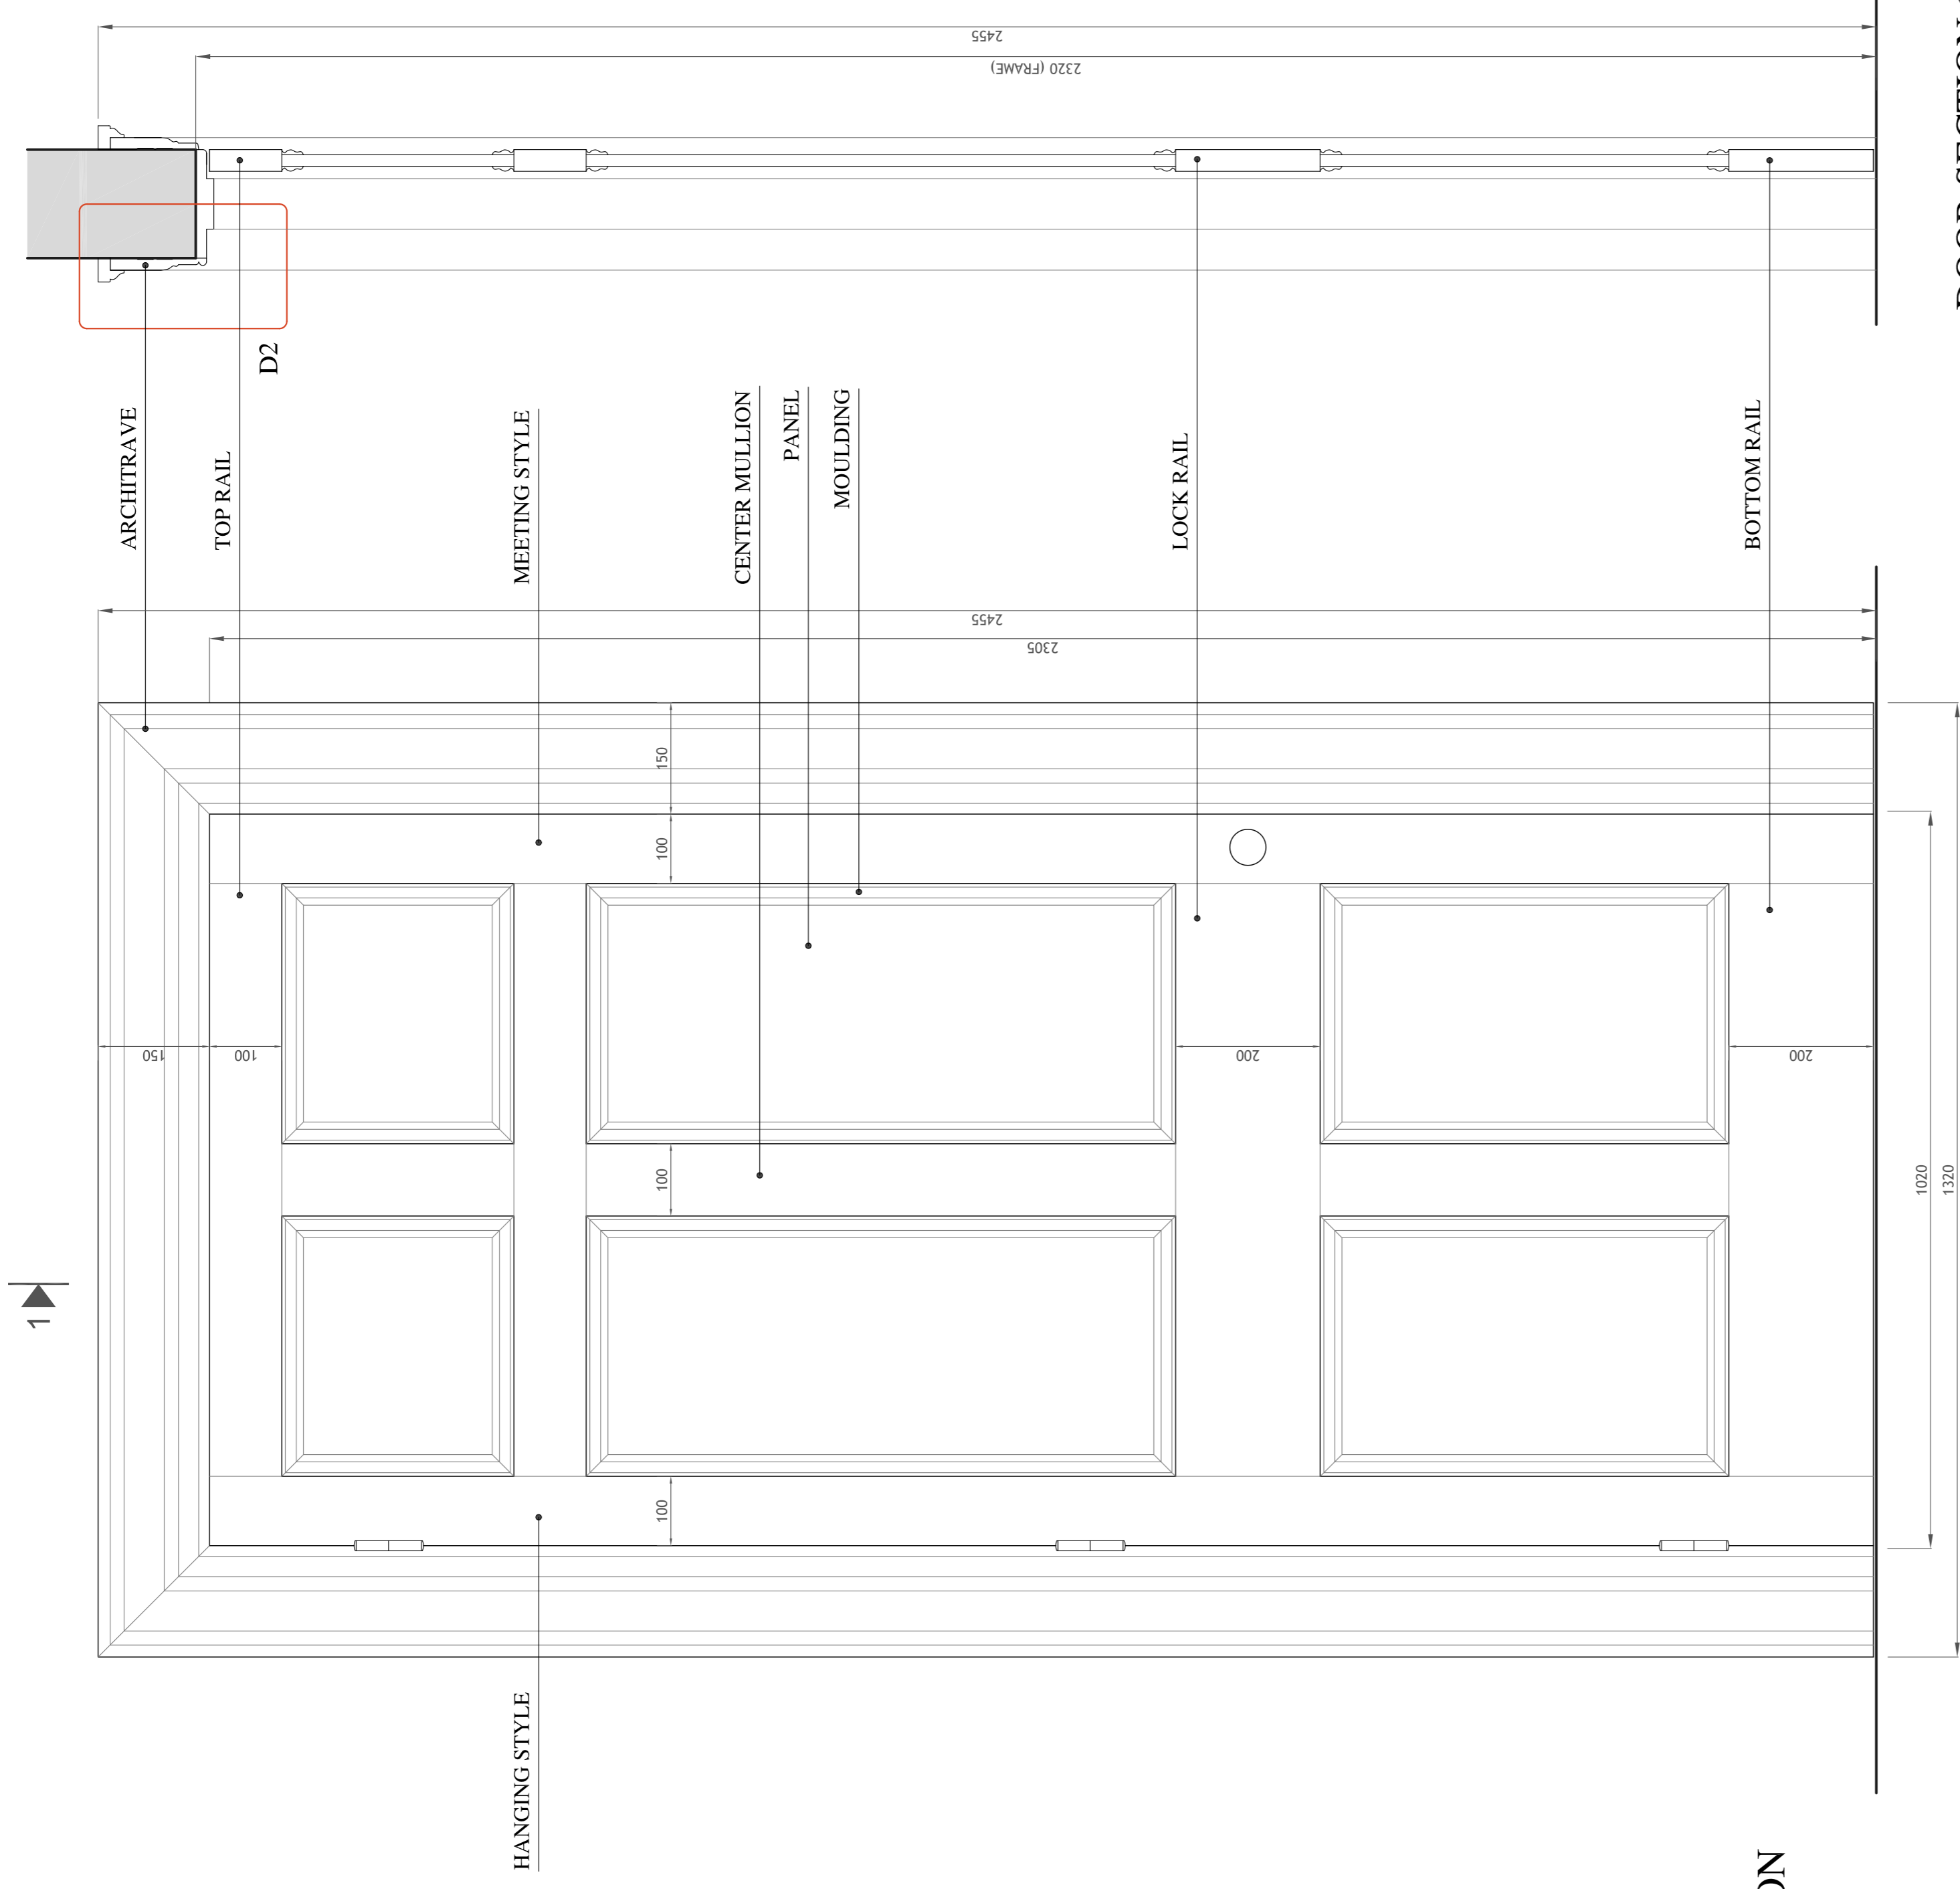

# DOOR 'DG02'

DOOR SECTION 1-1  
Scale 1:10@A2

DOOR PLAN  
Scale 1:10@A2

### Notes

**GEORGIAN STYLE SIX PANEL DOOR**

**DOORS TO BE PAINTED WHITE WOOD:**

**DRAWING TO BE USED AS GUIDED DESIGN FOR MANUFACTURER.**