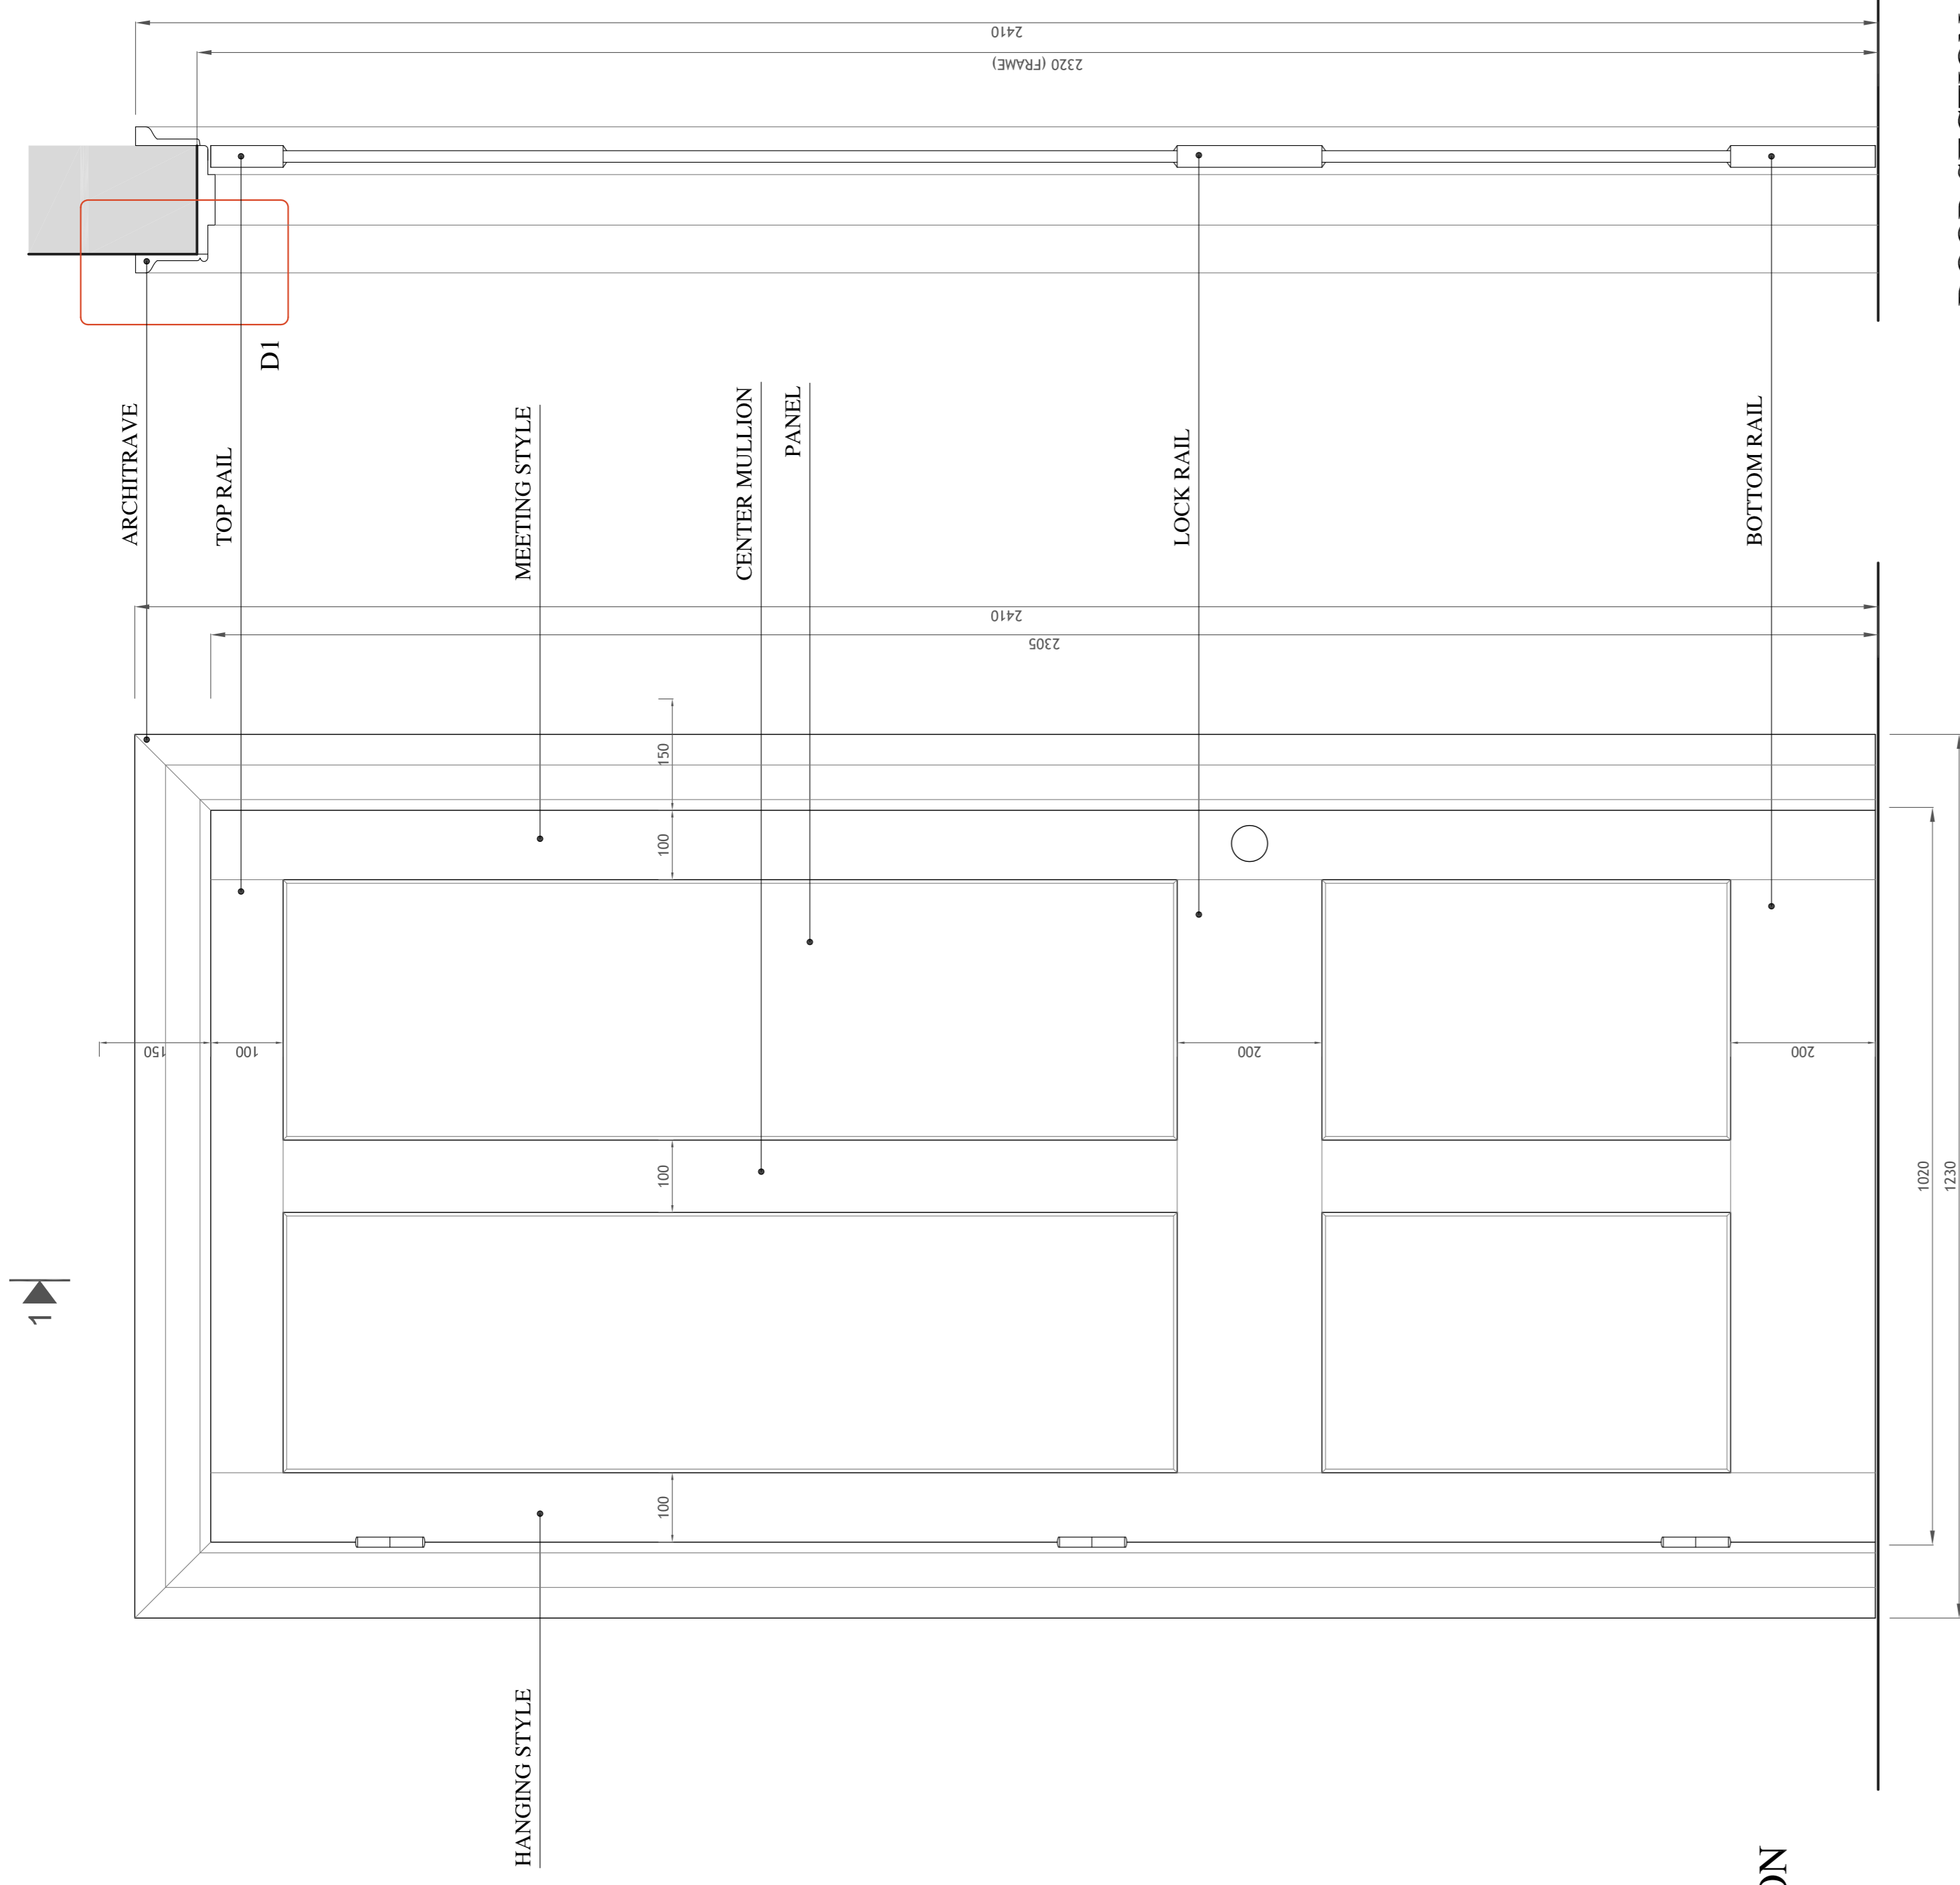

DOOR 'D23'

DOOR ELEVATION
Scale 1:10@A2

DOOR PLAN
Scale 1:10@A2

ARCHITRAVE
DETAIL 1 - Scale 1:1@A2

Notes
GEORGIAN STYLE FOUR PANEL DOOR
DOORS TO BE PAINTED WHITE WOOD;
DRAWING TO BE USED AS GUIDED DESIGN FOR MANUFACTURER.

DOOR SECTION 1-1
Scale 1:10@A2