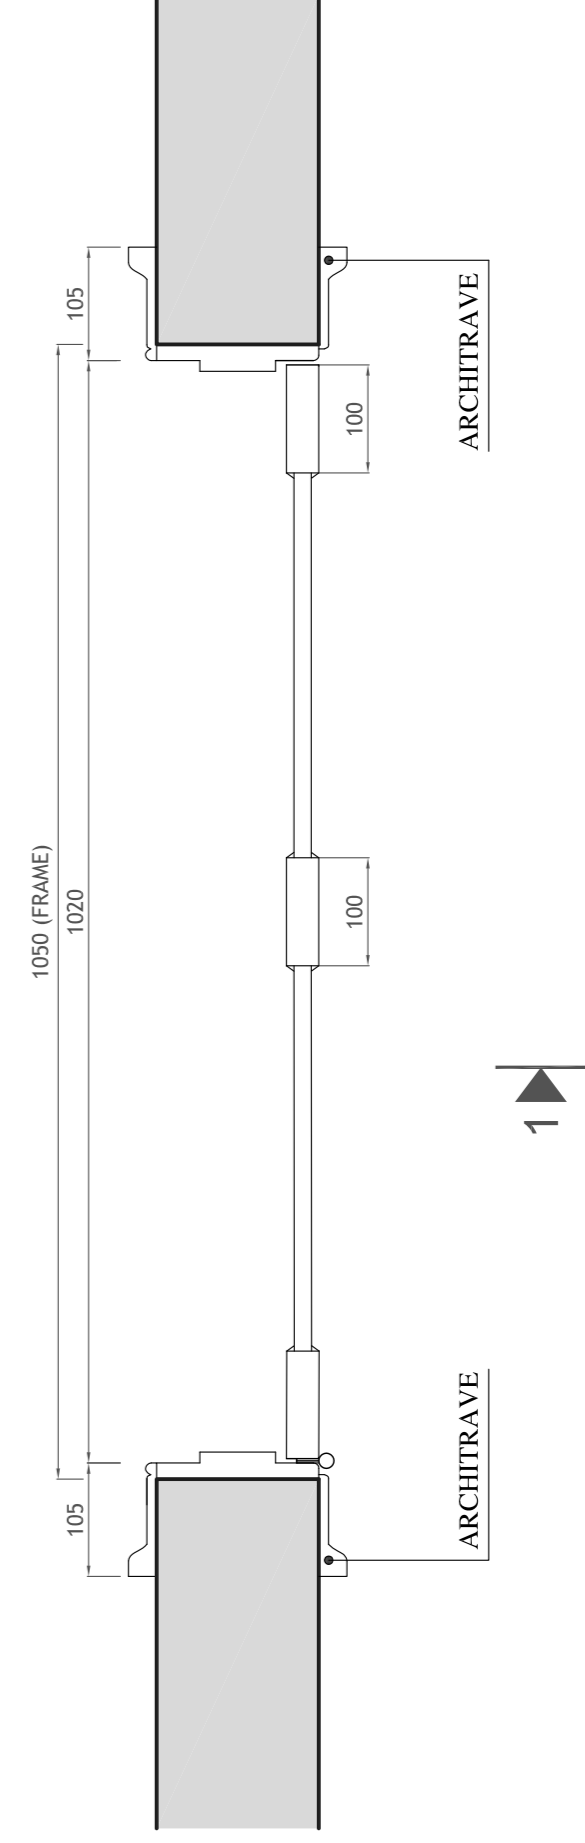

DOOR 'D23'

DOOR ELEVATION
Scale 1:10@A2

DOOR PLAN
Scale 1:10@A2

ARCHITRAVE
DETAIL 1 - Scale 1:1@A2

Notes
GEORGIAN STYLE FOUR PANEL DOOR
DOORS TO BE PAINTED WHITE WOOD;
DRAWING TO BE USED AS GUIDED DESIGN FOR MANUFACTURER.

DOOR SECTION 1-1
Scale 1:10@A2