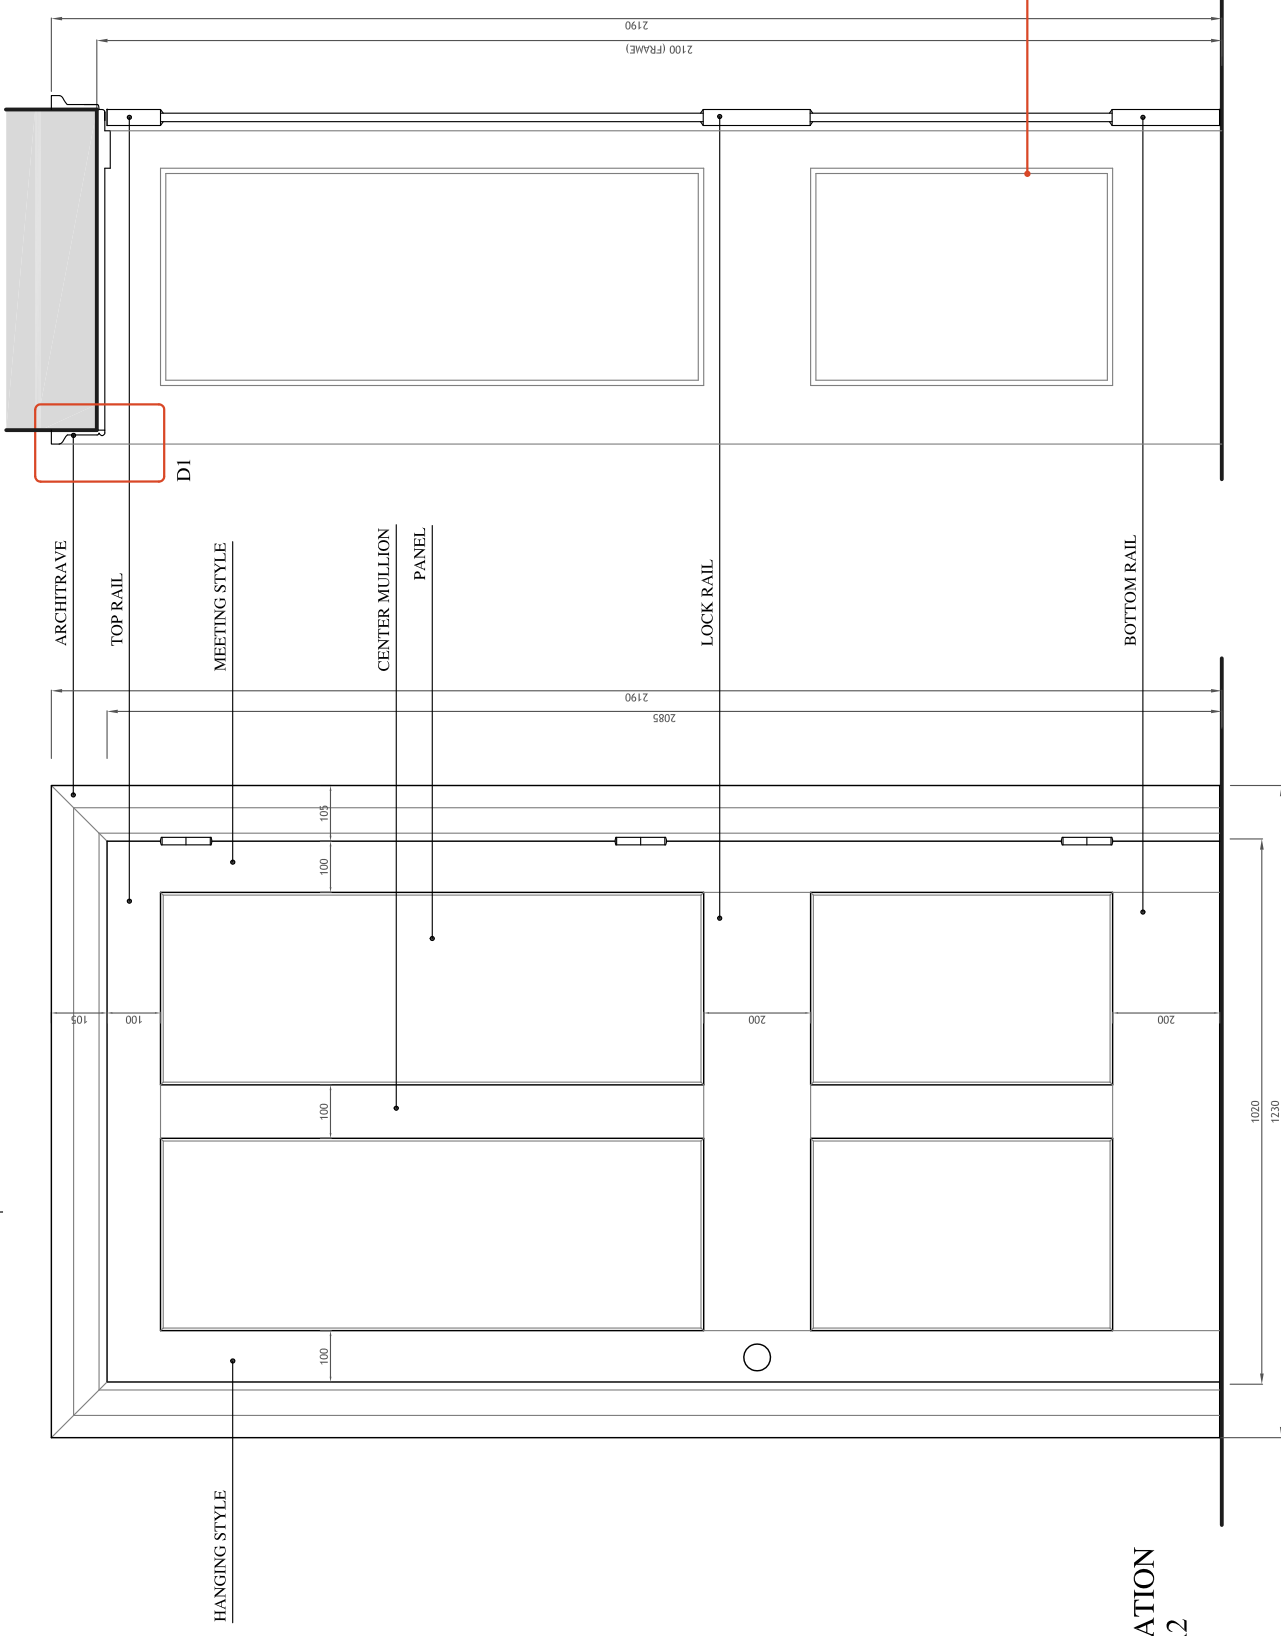

DOOR 'DB05'

DOOR ELEVATION
Scale 1:10@A2

DOOR SECTION 1-1
Scale 1:10@A2

DOOR PLAN
Scale 1:10@A2

ARCHITRAVE
DETAIL 1 - Scale 1:1@A2

EXISTING PANELING TO BE REPLACE WITH MATCHING ONE

Notes

GEORGIAN STYLE FOUR PANEL DOOR
ARCHITRAVES AND DOOR OPENING'S INTERNAL PANELS TO BE REPLACED WITH MATCHING ONES;

DOORS TO BE PAINTED WHITE WOOD;
DRAWING TO BE USED AS GUIDED DESIGN FOR MANUFACTURER.