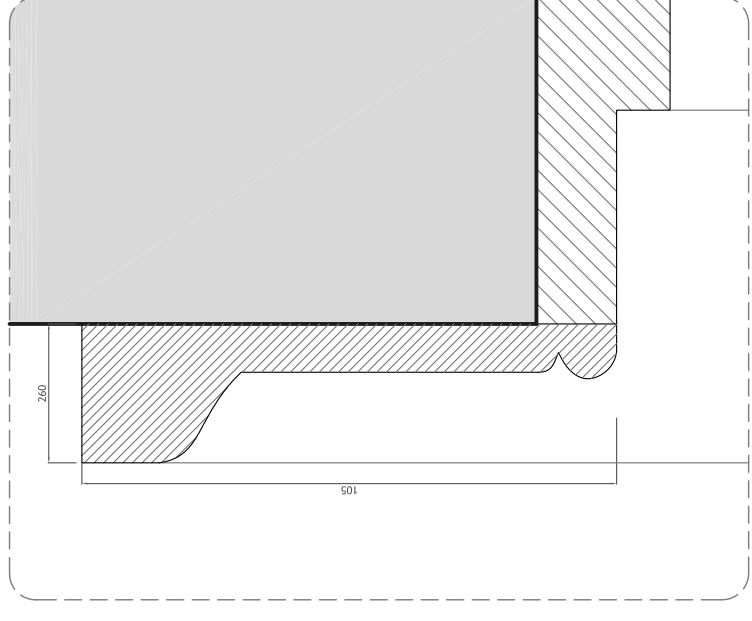

DOOR 'DB05'

DOOR ELEVATION
Scale 1:10@A2

DOOR SECTION 1-1
Scale 1:10@A2

DOOR PLAN
Scale 1:10@A2

ARCHITRAVE
DETAIL 1 - Scale 1:1@A2

EXISTING PANELING TO BE REPLACE WITH MATCHING ONE

Notes

GEORGIAN STYLE FOUR PANEL DOOR
ARCHITRAVES AND DOOR OPENING'S INTERNAL PANELS TO BE REPLACED WITH MATCHING ONES;

DOORS TO BE PAINTED WHITE WOOD;
DRAWING TO BE USED AS GUIDED DESIGN FOR MANUFACTURER.