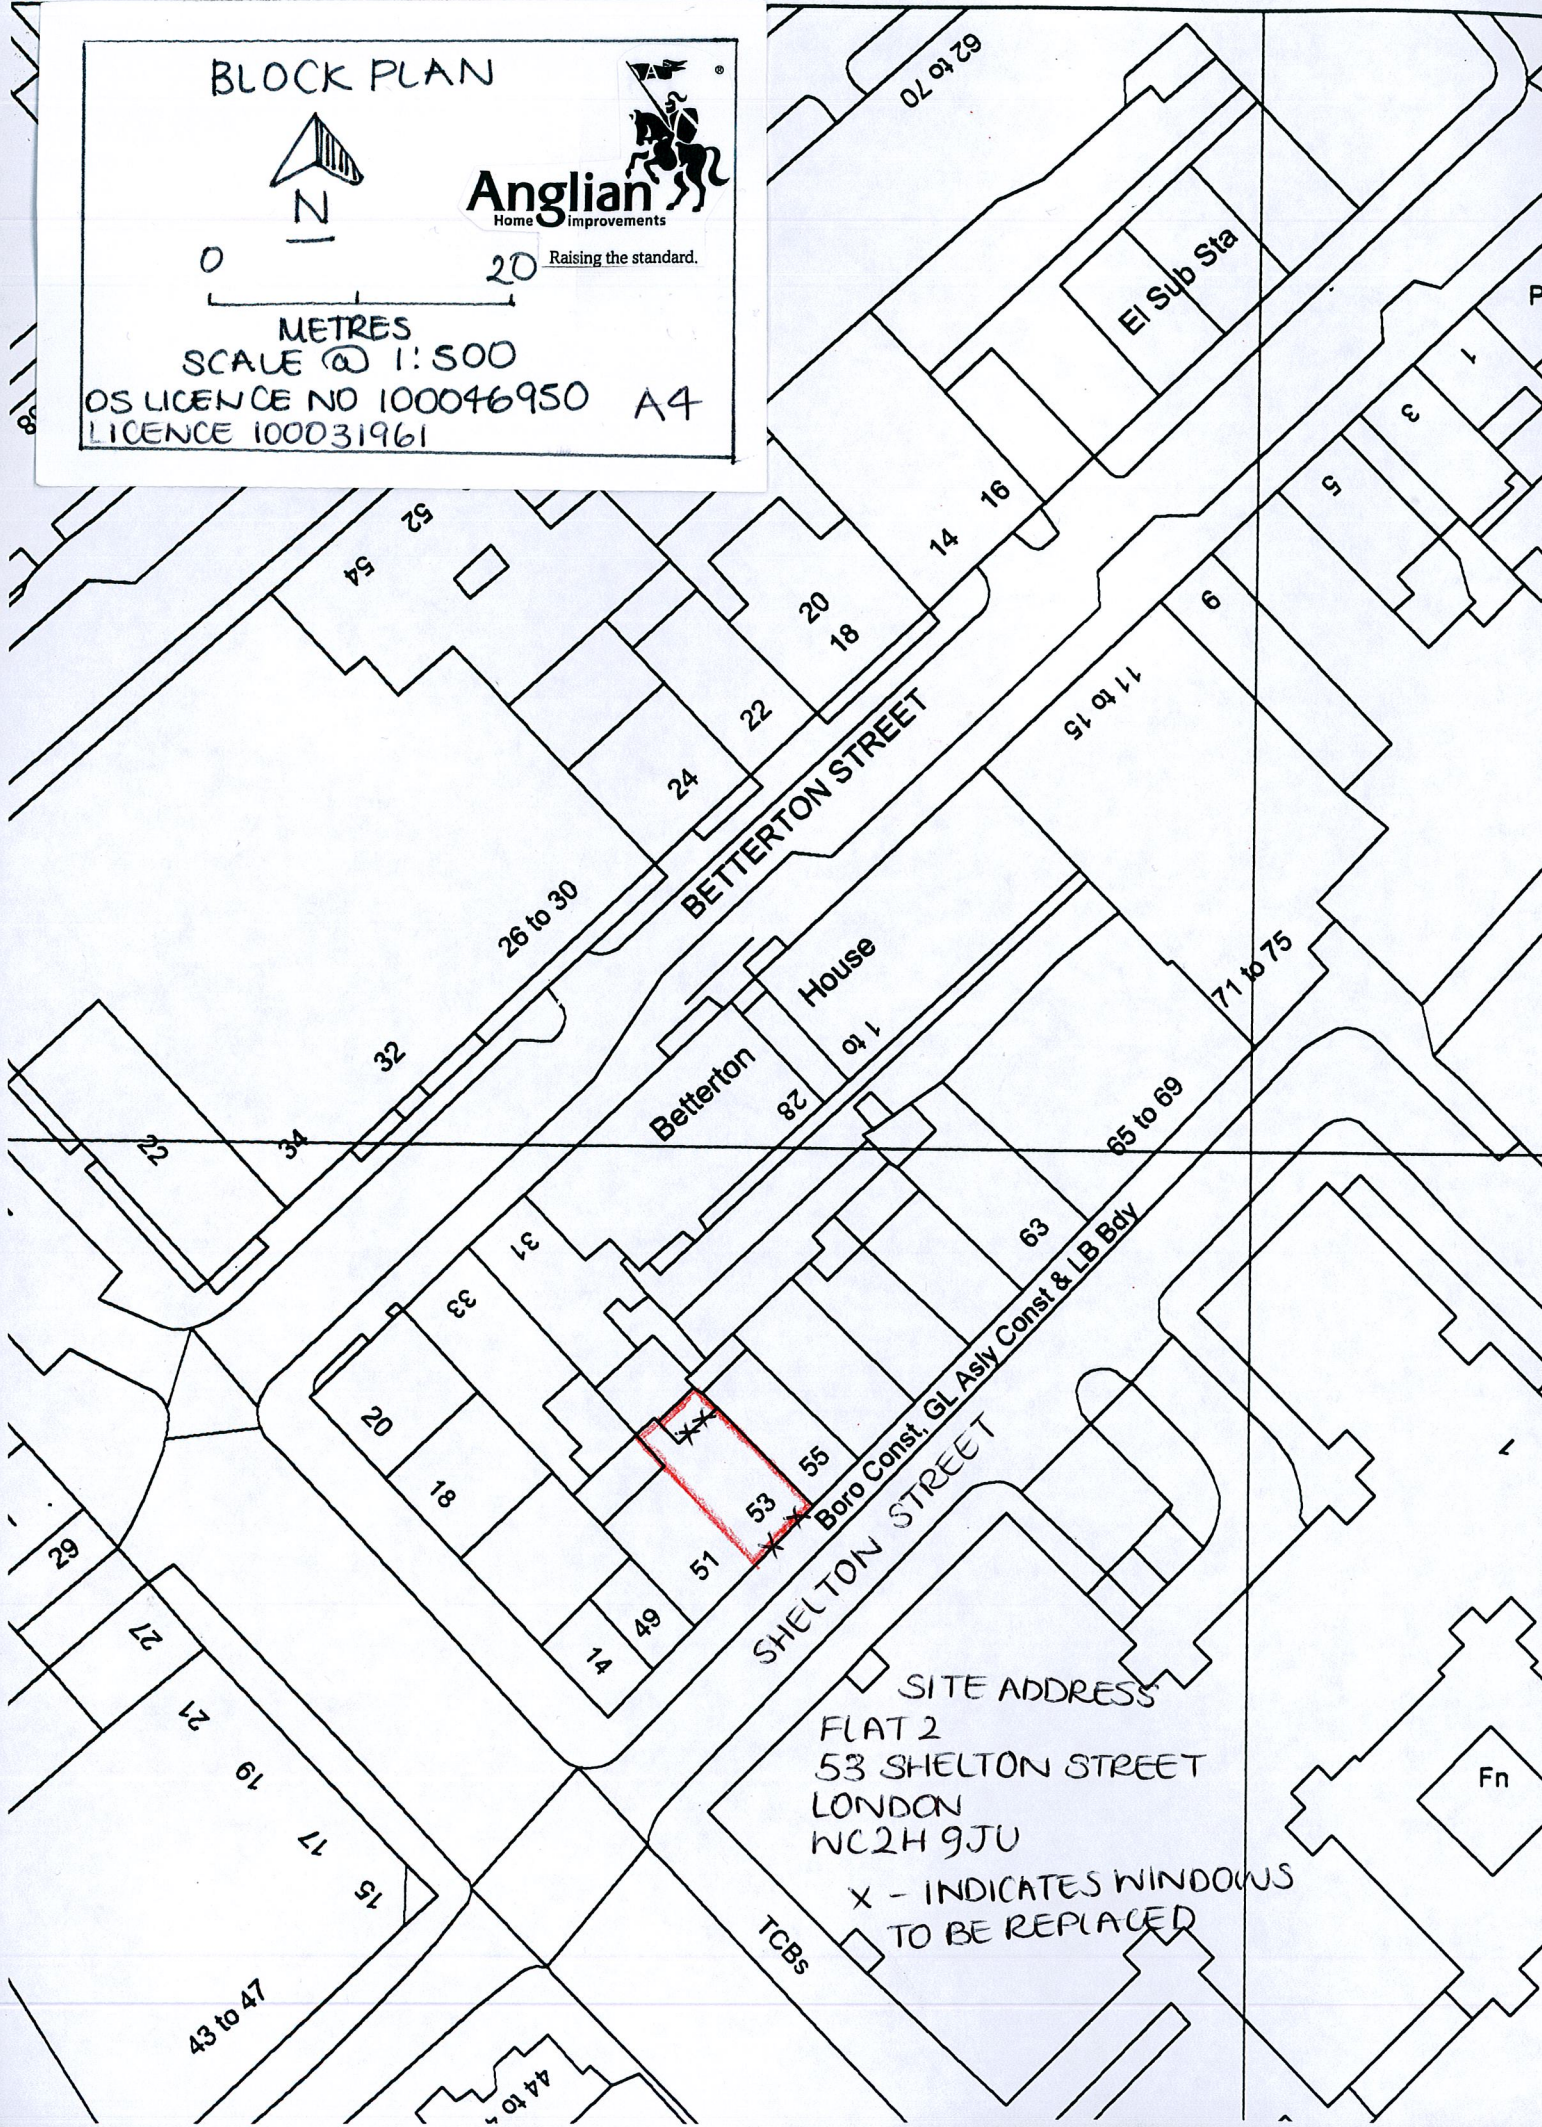

30 15 0 30 m

Scale 1:1250

300/89034

Supplied by: Anglian Conservatories (Eng and Wales)  
Licence number: 100031961  
Produced: 26/01/15  
Serial number: 1459960

**Site Address**  
  
Flat 2  
53 Shelton Street  
London  
WC2H 9JU

Plot centre co-ordinates: 530262, 181176  
Download file: Print52100\_1459960  
Project name: 300/89034

BLOCK PLAN

Home improvements  
Raising the standard.

0 20 METRES

SCALE @ 1:500

OS LICENCE NO 100046950 A4  
LICENCE 100031961