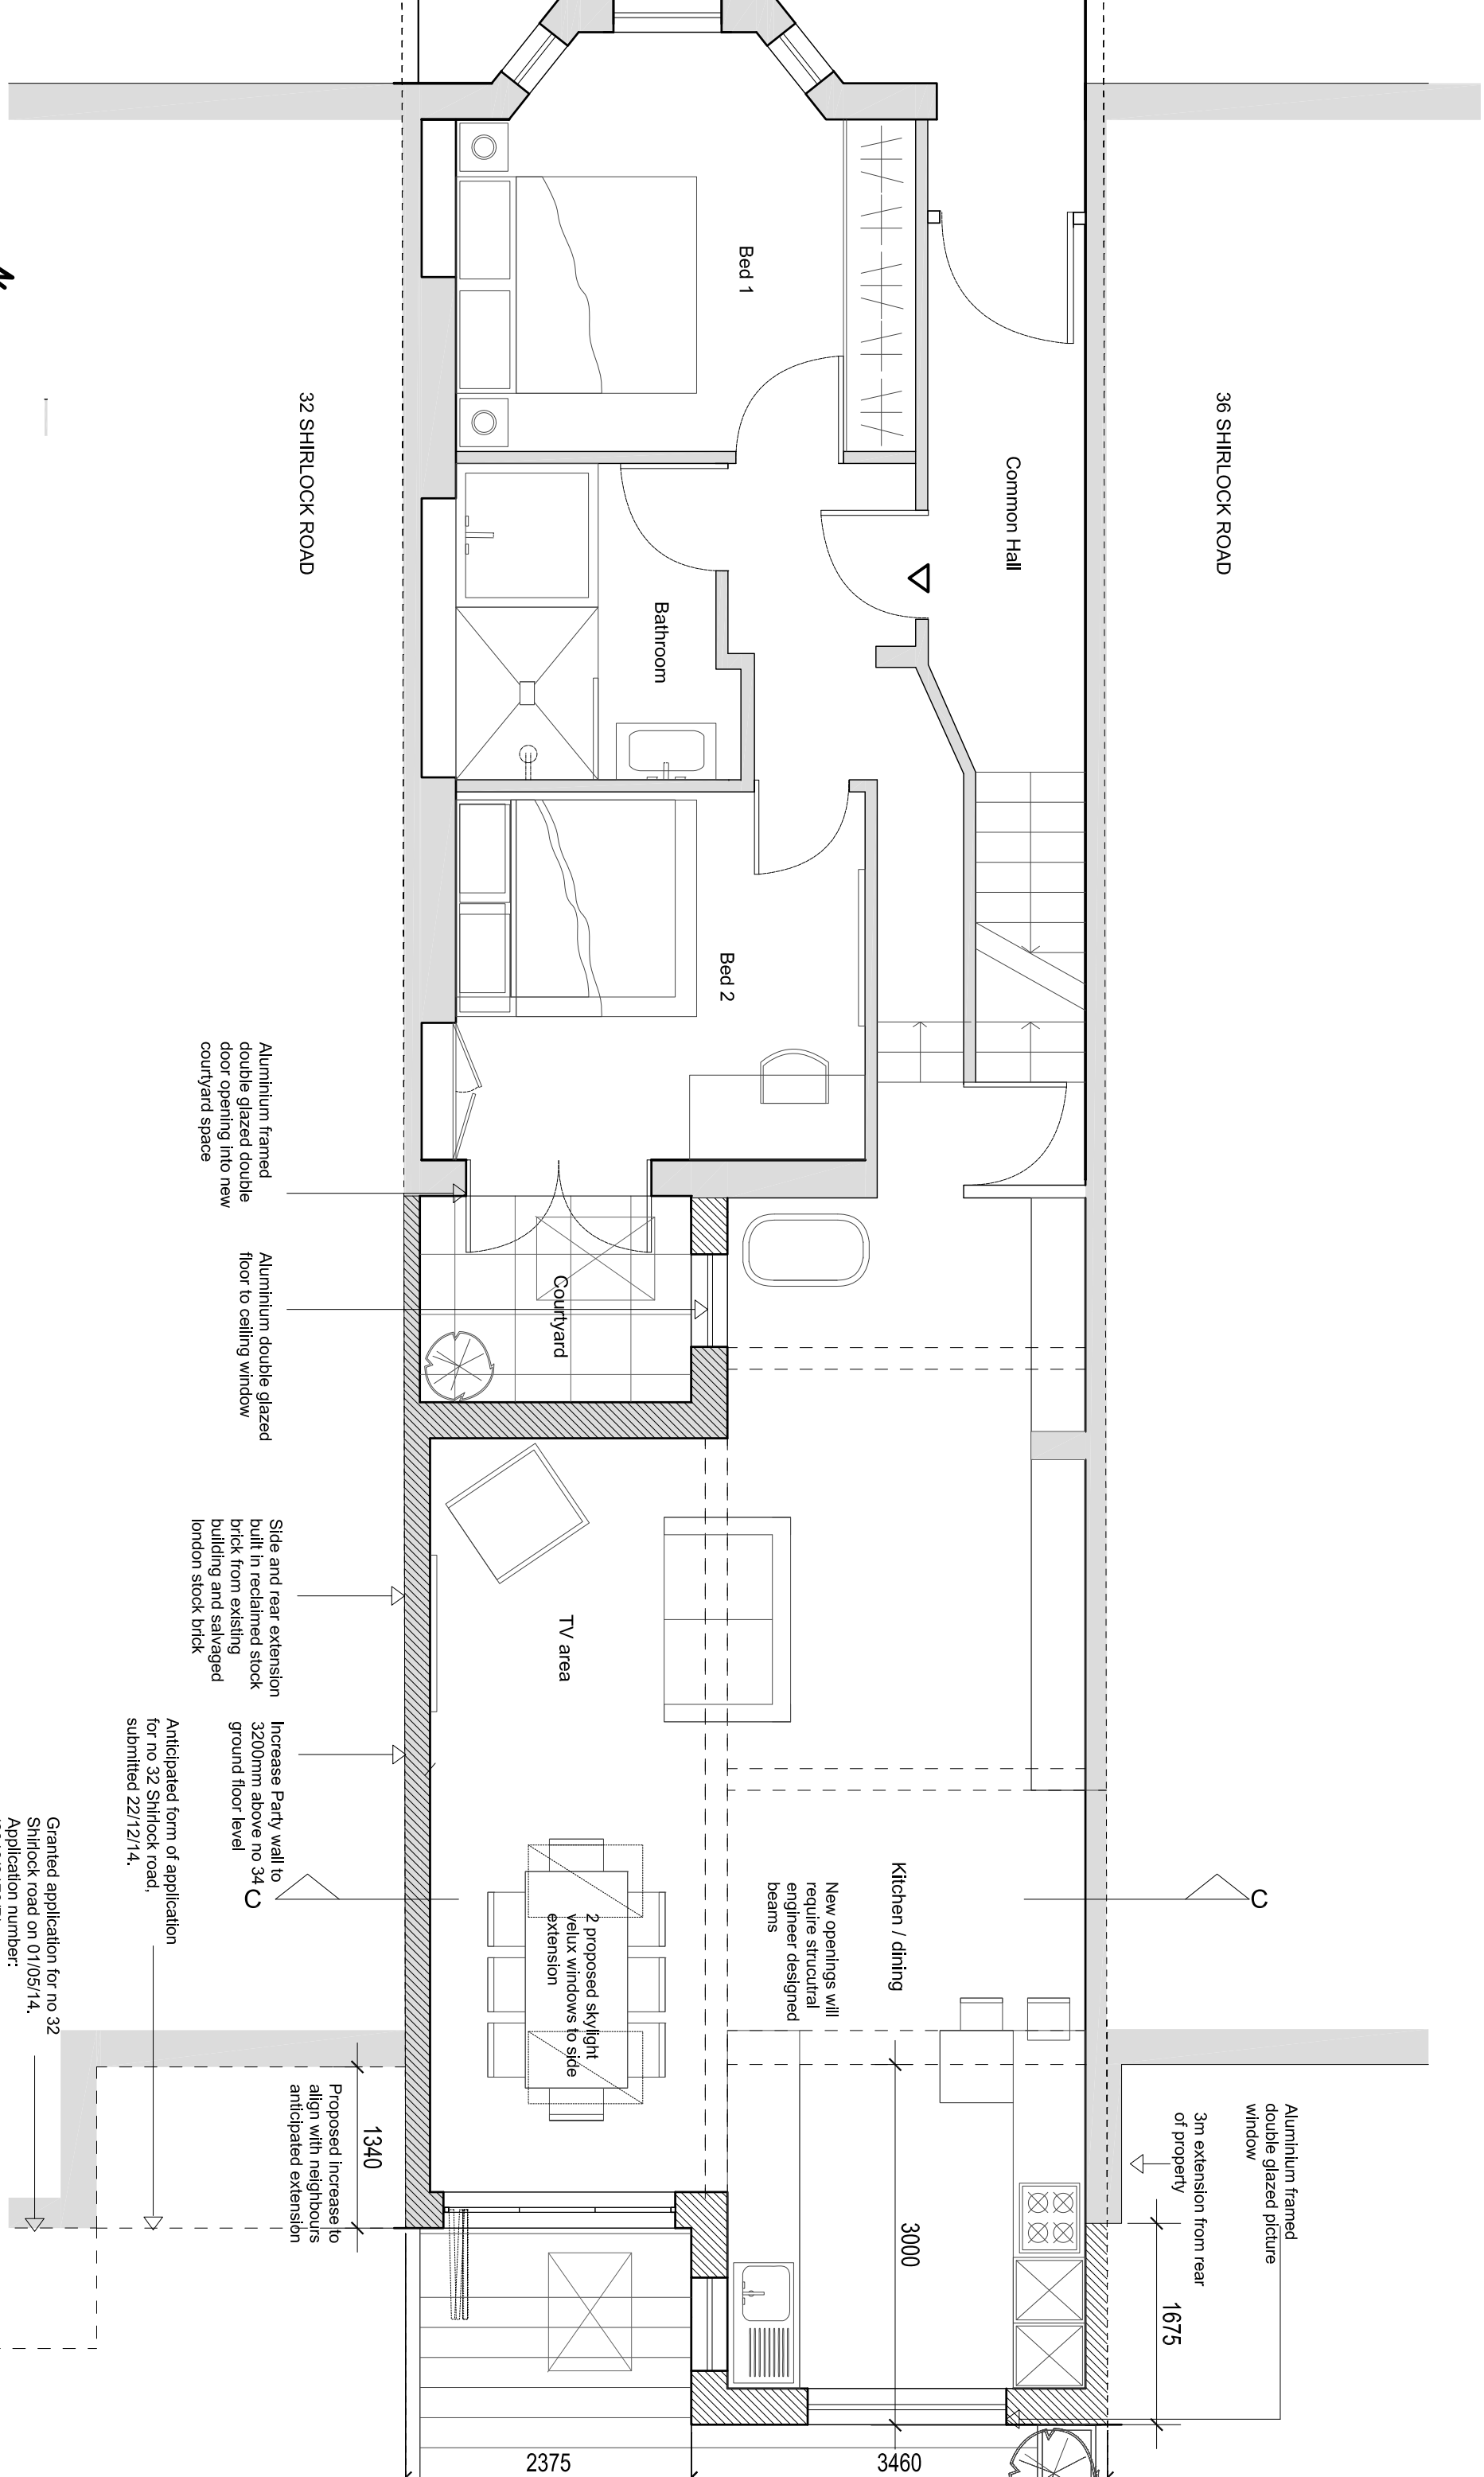

CLIENT	REVISIONS	DATE	STATUS	SCALE	PROJECT	DRAWING NAME	DRAWING NUMBER
Hannah O'Shaughnessy	...	23 01 15	Planning	1:50 @ A3	34 Shirllock Road	Proposed Ground Floor Plan	HYA14066 (P) 003

DO NOT SCALE FROM DRAWING. ALL DIMENSIONS, LEVELS, COORDINATES, SETTING OUT, TO BE CHECKED ON SITE AND ANY DISCREPANCY REPORTED IMMEDIATELY TO THE ARCHITECT AND PROJECT MANAGER.