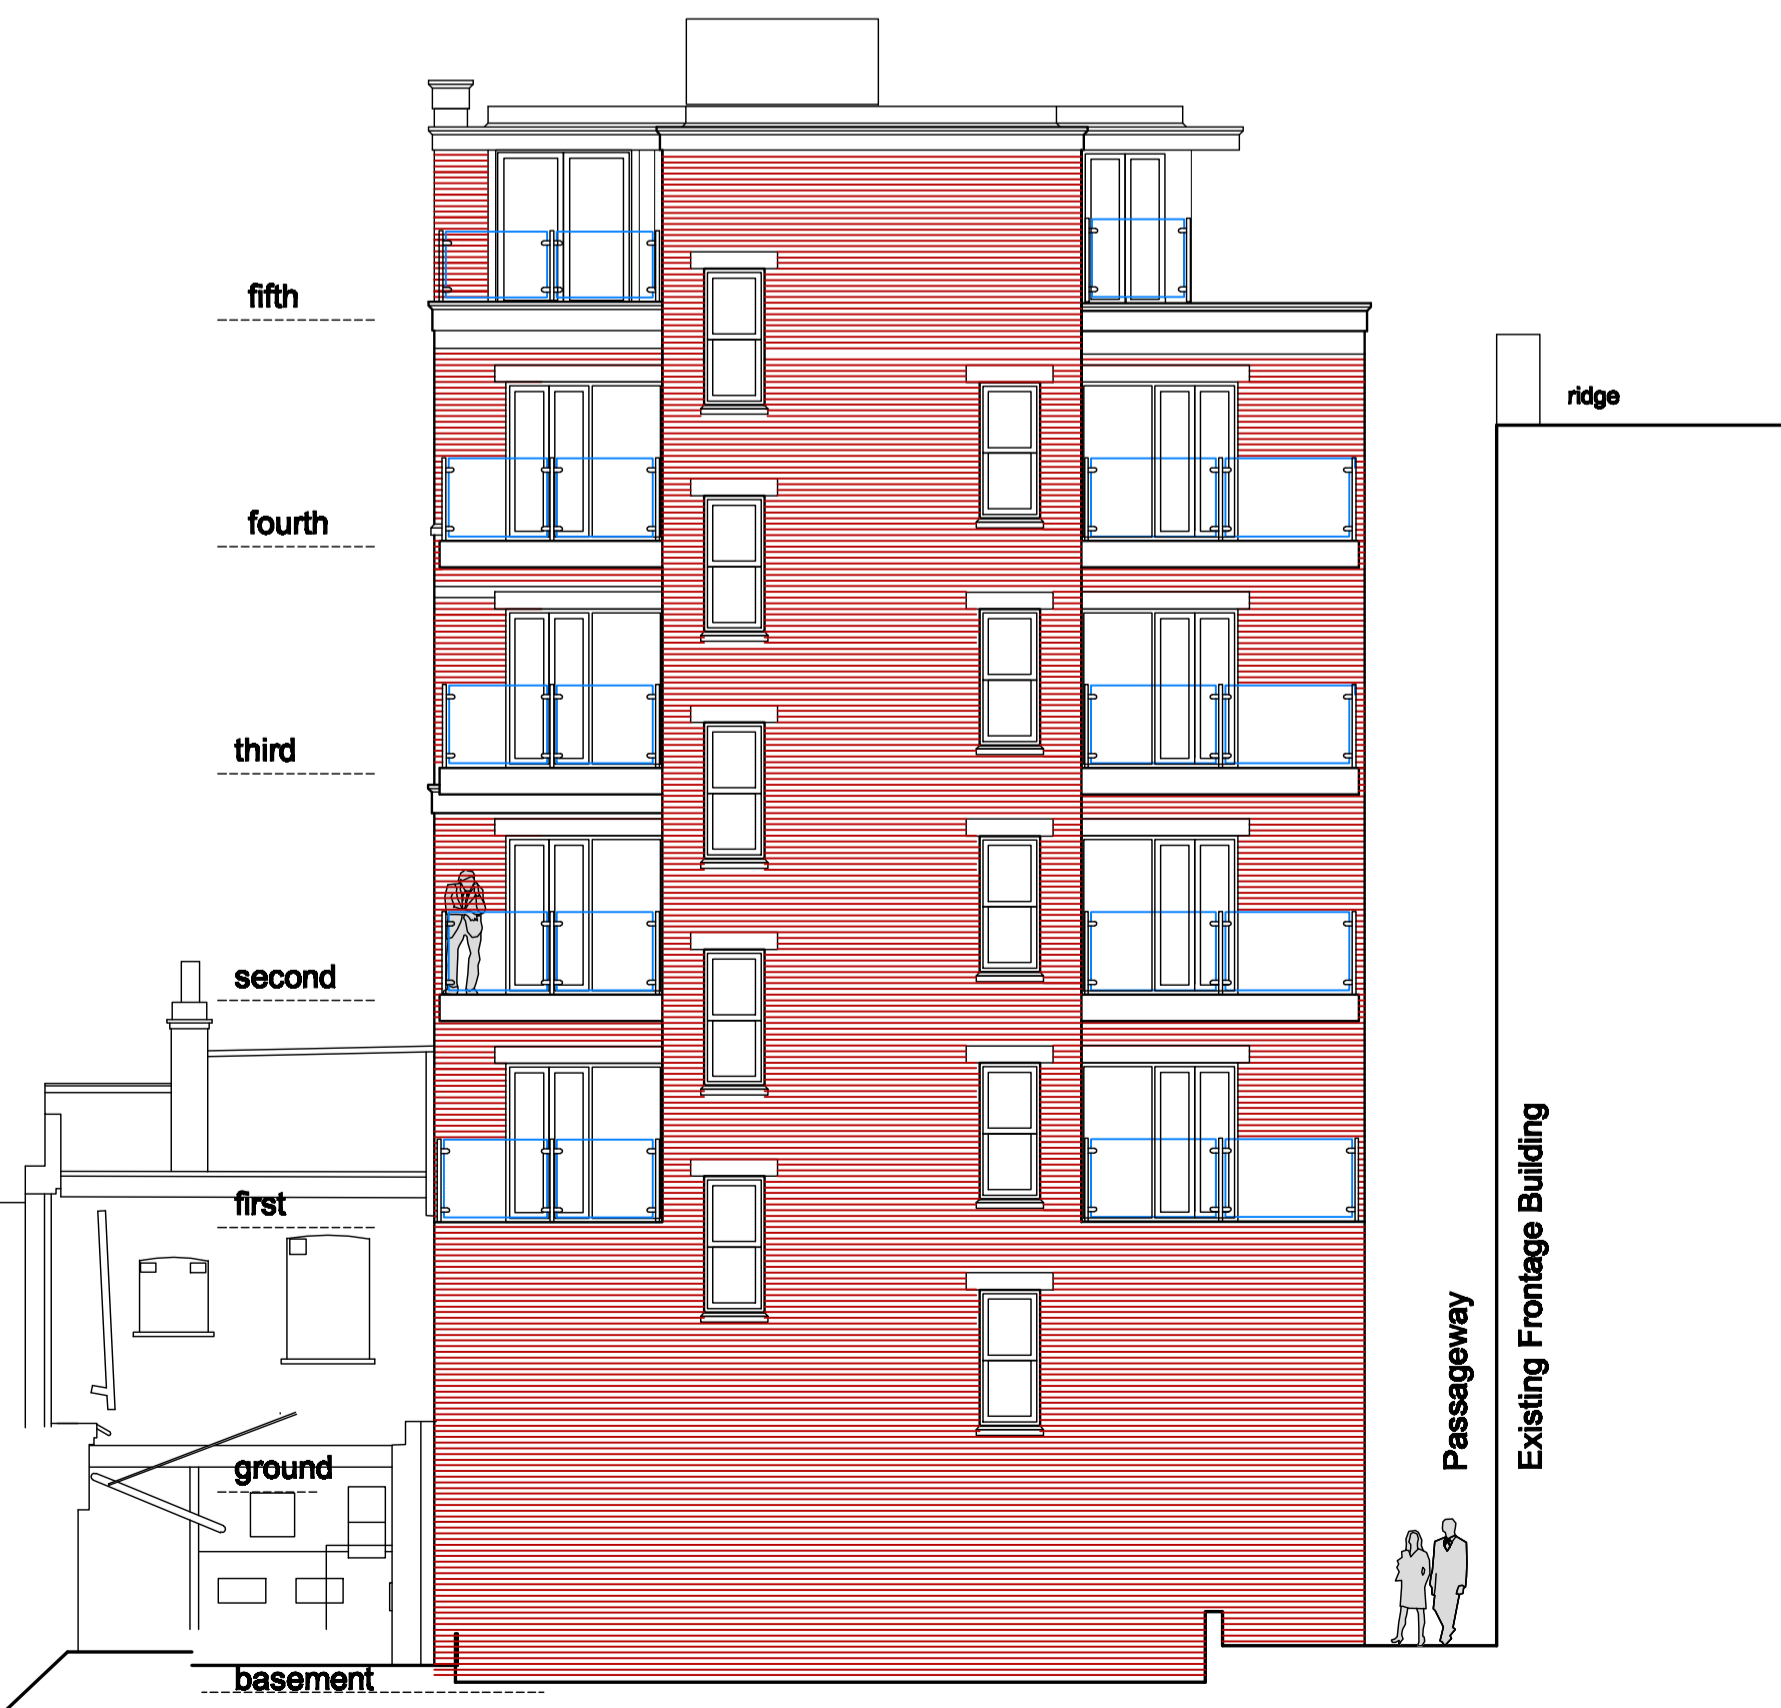

North East Elevation
(To Finchley Road)

South West Elevation

Revision	Date		
Copyright Reserved	Do Not Scale Except for Planning All Dimensions To Be Checked On Site		
Project			
Finchley Bell Finchley Road London			
Drawing			
Redevelopment Elevations			
Wythe Holland Limited			
Chartered Architects Unit 7, Messenger Centre Phone +44 (01780) 758808 Crown Lane, Tinwell, Nr Stamford Fax +44 (01780) 758809 Rutland PE9 3UF www.wytheholland.co.uk mail@wytheholland.co.uk			
Date	Scale	Job No	Drawing No
29.12.14	1:100	1744	23 A