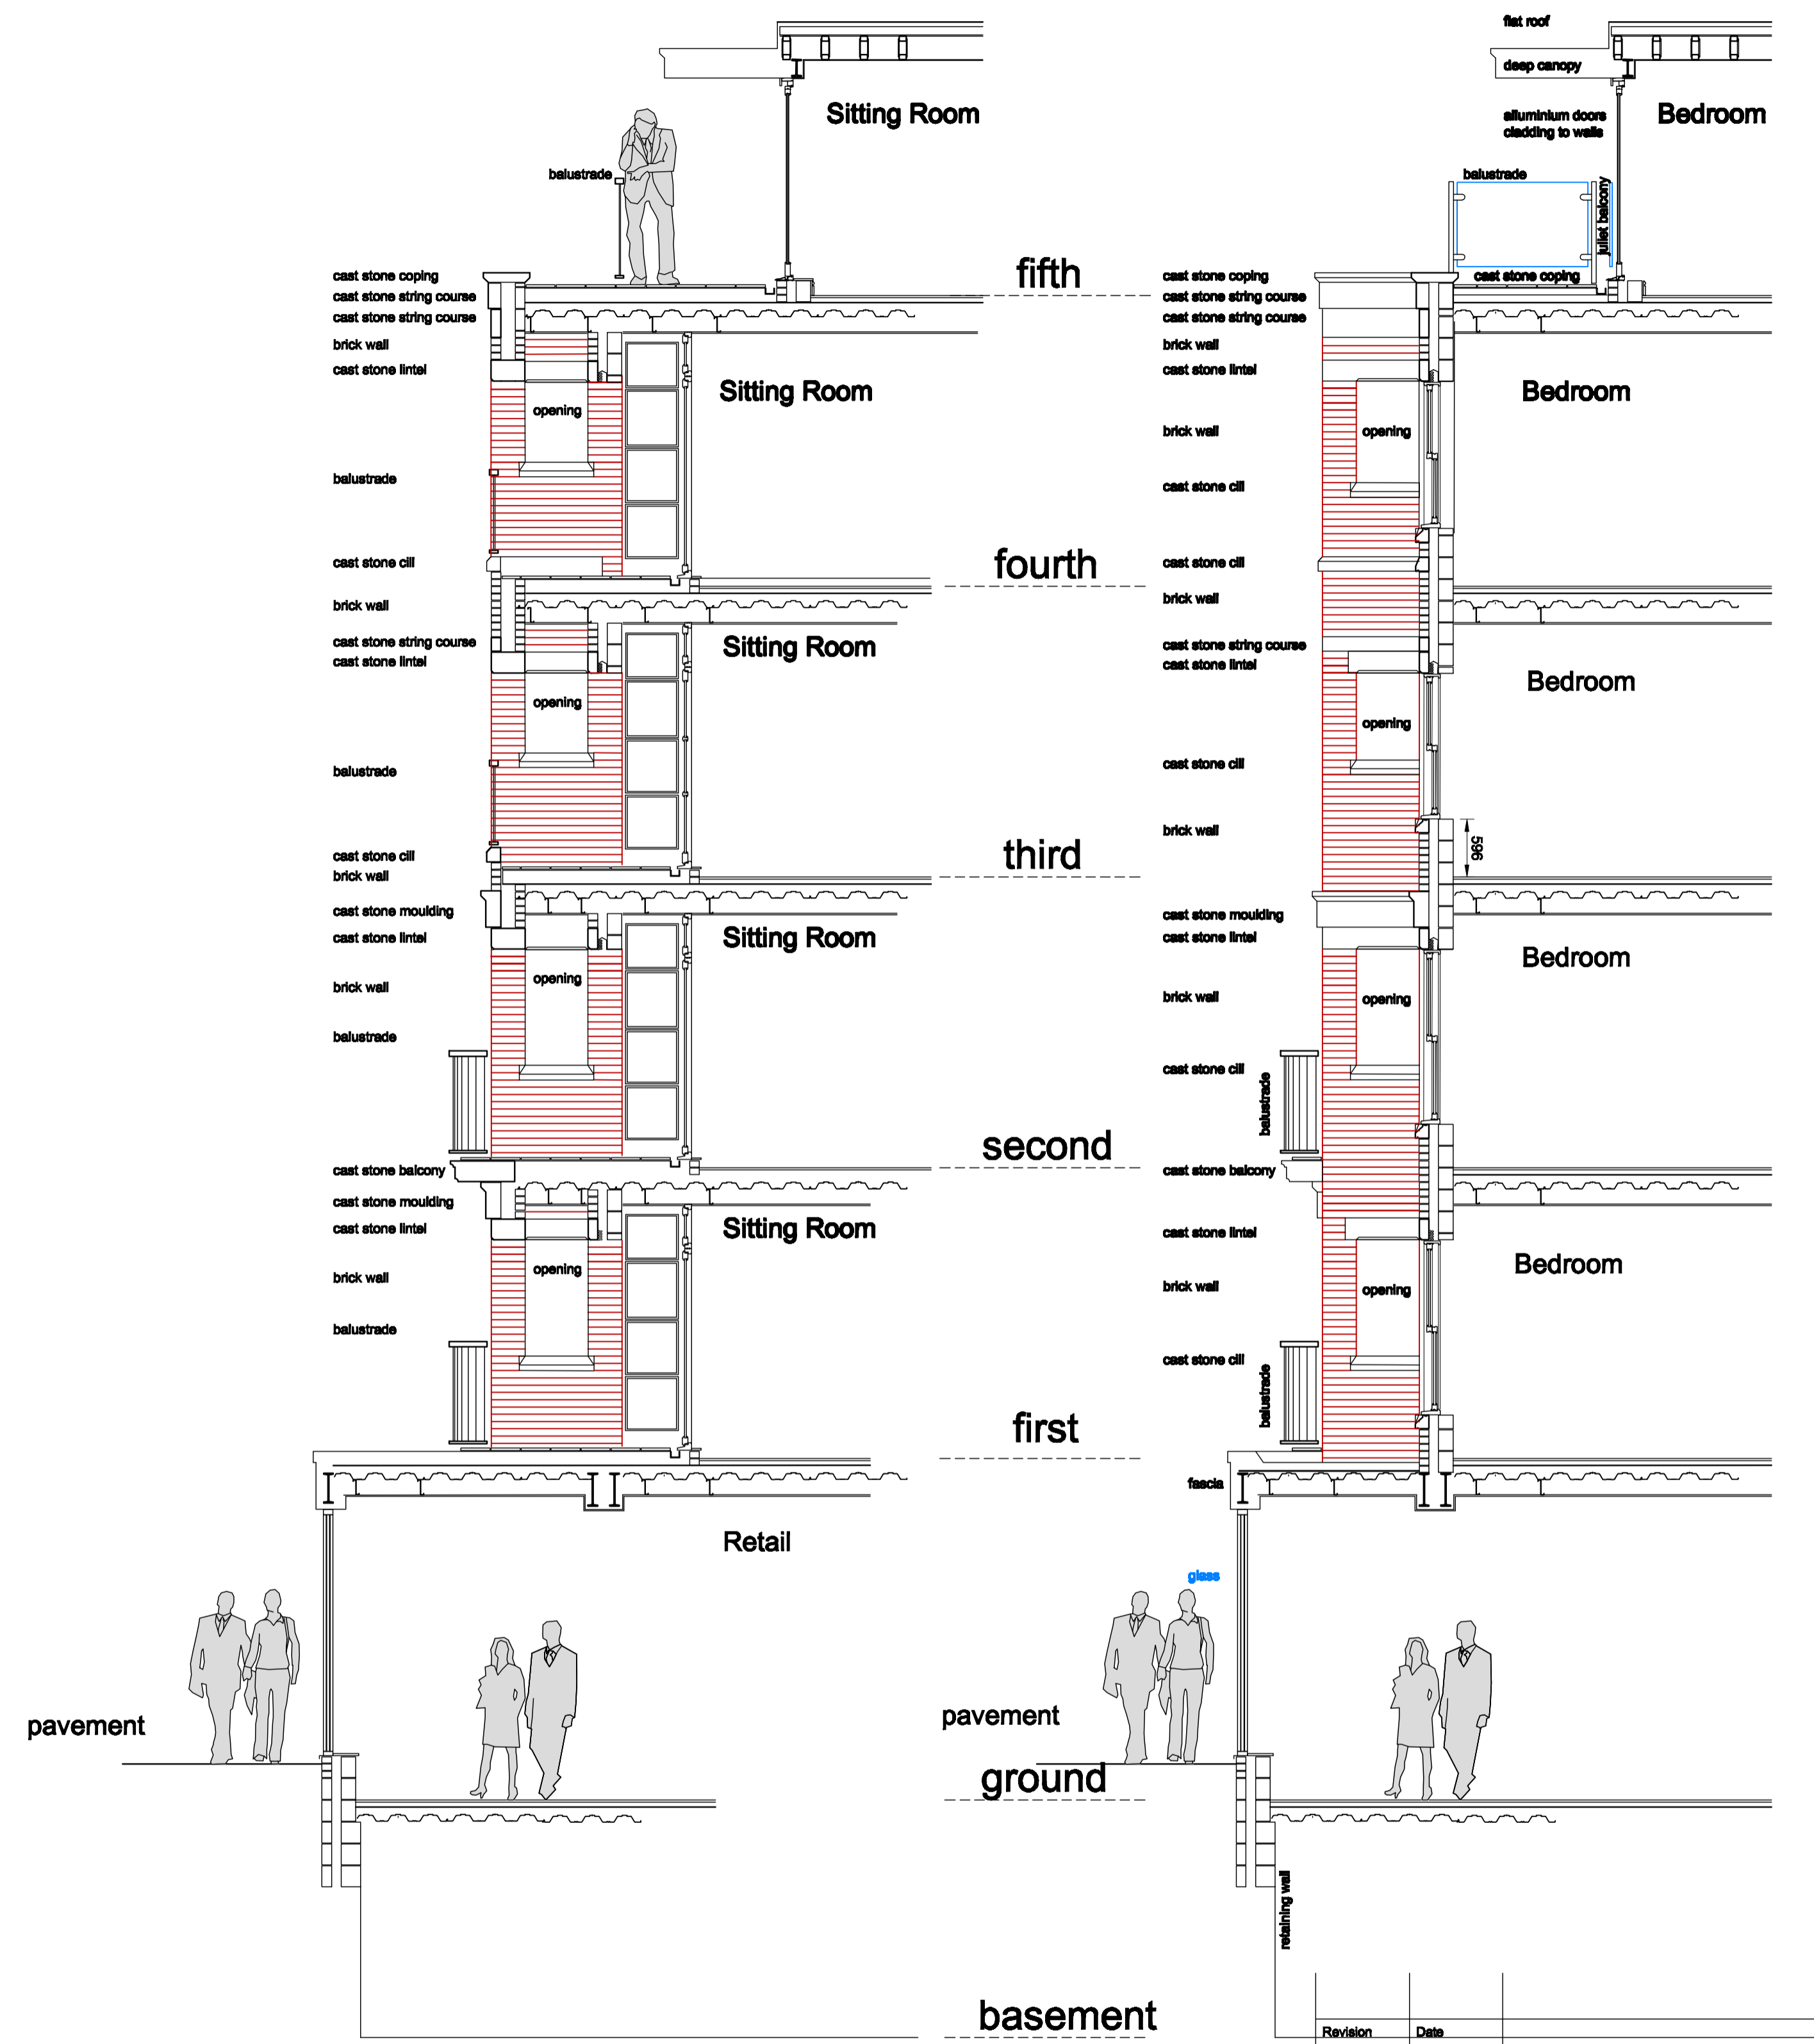

North East Elevation
(To Finchley Road)

Revision	Date		
Copyright Reserved Do Not Scale Except for Planning All Dimensions To Be Checked On Site			
Project			
Finchley Bell Finchley Road London			
Drawing			
Redevelopment Elevation Details			
Wythe Holland Limited			
Chartered Architects Unit 7, Messenger Centre Phone +44 (01780) 758808 Crown Lane, Tinwell, Nr Stamford Fax +44 (01780) 758809 Rutland PE9 3UF www.wytheholland.co.uk mail@wytheholland.co.uk			
Date	Scale	Job No	Drawing No
29.12.14	1:50	1744	25