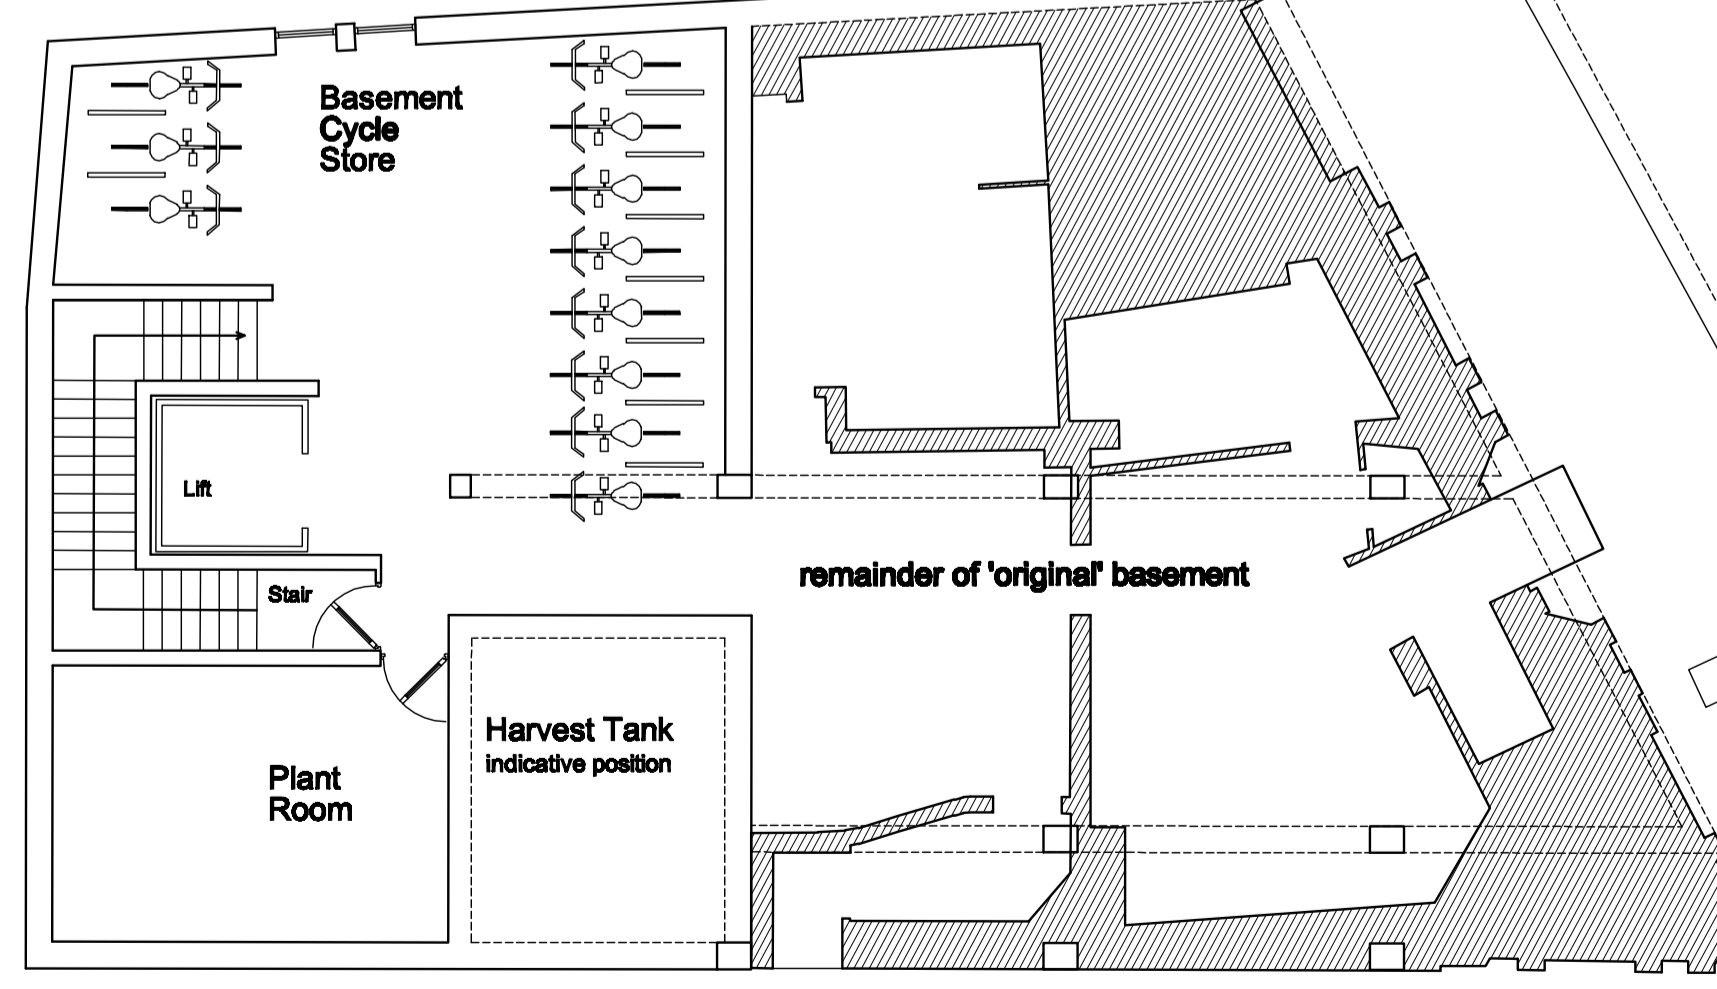

al Station

12

al Station

12

Ground Floor Plan

Revision	Date		
Copyright Reserved	Do Not Scale Except for Planning	All Dimensions To Be Checked On Site	
Project			
Finchley Bell Finchley Road London			
Drawing			
Redevelopment Basement & Ground Floor Plans			
Wythe Holland Limited			
Chartered Architects Phone +44 (01780) 758808 Fax +44 (01780) 758809 www.wytheholland.co.uk		Unit 7, Messenger Centre Crown Lane, Tinwell, Nr Stamford Rutland PE9 3UF mail@wytheholland.co.uk	
Date	Scale	Job No	Drawing No
23.01.15	1:100	1744	21 B