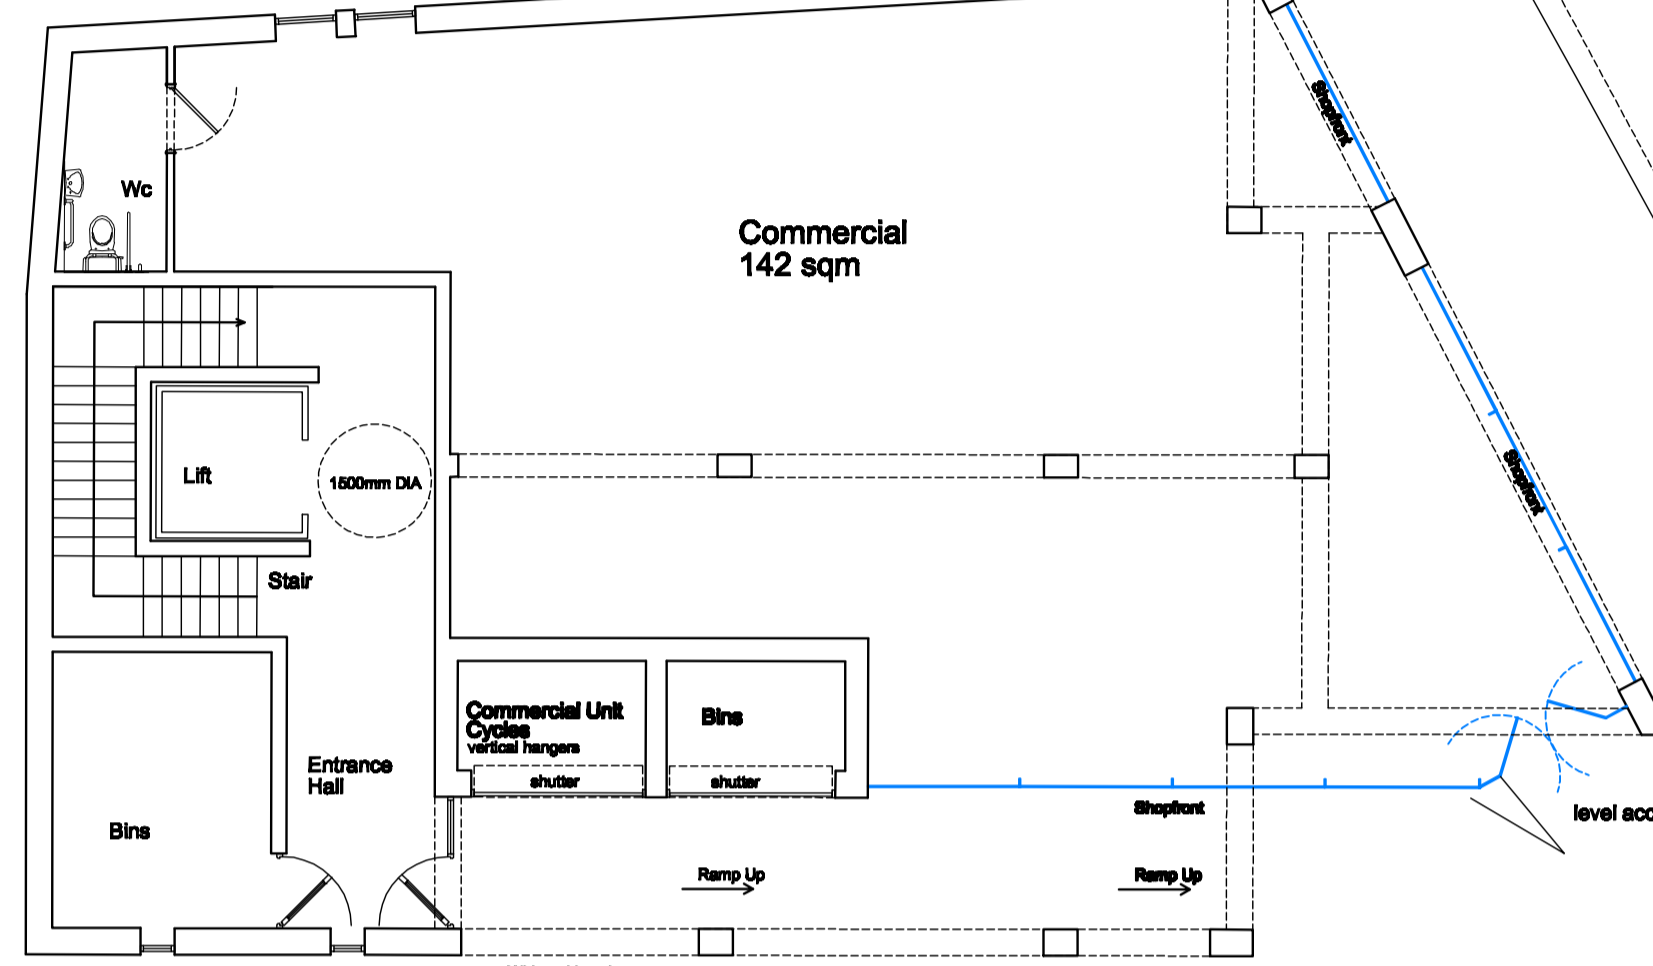

al Station

12

al Station

12

Ground Floor Plan

Revision	Date		
Copyright Reserved	Do Not Scale Except for Planning	All Dimensions To Be Checked On Site	
Project			
Finchley Bell Finchley Road London			
Drawing			
Redevelopment Basement & Ground Floor Plans			
Wythe Holland Limited			
Chartered Architects Phone +44 (01780) 758808 Fax +44 (01780) 758809 www.wytheholland.co.uk		Unit 7, Messenger Centre Crown Lane, Tinwell, Nr Stamford Rutland PE9 3UF mail@wytheholland.co.uk	
Date	Scale	Job No	Drawing No
23.01.15	1:100	1744	21 B