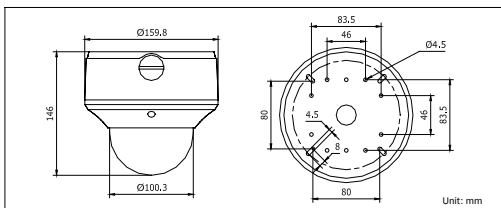

### Dimensions

|                             | DS-2CD7254FWD-E(I)Z(H) * WDR                                                                                                                 | DS-2CD7254F-E(I)Z(H)                                              |
|-----------------------------|----------------------------------------------------------------------------------------------------------------------------------------------|-------------------------------------------------------------------|
| <b>Camera</b>               |                                                                                                                                              |                                                                   |
| Image sensor                | 1/3" progressive scan CMOS                                                                                                                   | 1/2.5" progressive scan CMOS                                      |
| Min. illumination           | 0.1 lux @F1.2, AGC on<br>0.17 lux @F1.6, AGC on<br>0 lux with IR                                                                             | 0.6 lux @F1.2, AGC on<br>1 lux @F1.6, AGC on<br>-I: 0 lux with IR |
| Shutter time                | 1/25s ~ 1/100,000s                                                                                                                           |                                                                   |
| Lens                        | 2.7 ~ 9 mm @F1.6, Angle of view: 101° ~ 30.4°                                                                                                |                                                                   |
| Lens mount                  | Φ14                                                                                                                                          |                                                                   |
| Auto iris                   | DC drive                                                                                                                                     |                                                                   |
| Angle Adjustment            | Pan: 0 ~ 355°, Tilt: 0 ~ 80°, Rotation: 0 ~ 355°                                                                                             |                                                                   |
| Day & Night                 | Electronic (-I: IR cut filter with auto switch)                                                                                              |                                                                   |
| Wide dynamic range          | 120dB                                                                                                                                        | n/a                                                               |
| Digital noise reduction     | 3D DNR                                                                                                                                       | n/a                                                               |
| <b>Compression Standard</b> |                                                                                                                                              |                                                                   |
| Video compression           | H.264 / MPEG4 / MJPEG                                                                                                                        |                                                                   |
| Bit rate                    | 32 Kbps ~ 16 Mbps                                                                                                                            |                                                                   |
| Dual stream                 | Yes                                                                                                                                          |                                                                   |
| <b>Image</b>                |                                                                                                                                              |                                                                   |
| Max. Image Resolution       | 2048 x 1536                                                                                                                                  |                                                                   |
| Frame rate                  | 50Hz: 12.5fps (2048 x 1536), 25fps (1920 x 1080), 25fps (1600 x 1200)<br>60Hz: 15fps (2048 x 1536), 30fps (1920 x 1080), 30fps (1600 x 1200) |                                                                   |
| Image settings              | Saturation, Brightness, Contrast adjustable by client software or web browser                                                                |                                                                   |
| <b>Network</b>              |                                                                                                                                              |                                                                   |
| Network storage             | NAS (iSCSI optional)                                                                                                                         |                                                                   |
| Alarm trigger               | Motion detection, tampering alarm, network disconnect , IP address conflict, storage exception                                               |                                                                   |
| Protocols                   | TCP/IP, HTTP, DHCP, DNS, DDNS, RTP, RTSP, PPPoE, SMTP, NTP, SNMP, HTTPS, FTP, 802.1x, Qos (SIP, SRTP, IPv6 optional)                         |                                                                   |
| Security                    | User authentication, watermark                                                                                                               |                                                                   |
| <b>Interface</b>            |                                                                                                                                              |                                                                   |
| Communication interface     | 1 RJ45 10 M / 100 M Ethernet interface                                                                                                       |                                                                   |
| Video output                | 1 Vp-p composite output (75 Ω/RCA)                                                                                                           |                                                                   |
| On-board storage            | Built-in Micro SD slot, up to 32 GB                                                                                                          |                                                                   |
| Reset button                | Yes                                                                                                                                          |                                                                   |
| <b>General</b>              |                                                                                                                                              |                                                                   |
| Operating conditions        | -25 °C ~ 60 °C (-13 °F ~ 140 °F), Humidity 95% or less (non-condensing)<br>-H: -40 °C ~ 60 °C (-40 °F ~ 140 °F) with heater and fan on       |                                                                   |
| Power supply                | 24 VAC ± 10%, PoE (802.3af)<br>-H: 24 VAC ± 10%, High PoE (802.3at)                                                                          |                                                                   |
| Power consumption           | max. 9W<br>-I: max. 12W<br>-H: max. 24W with heater & fan on                                                                                 |                                                                   |
| Impact protection           | IEC60068-2-75Eh, 50J; EN50102, up to IK10                                                                                                    |                                                                   |
| Weather proof rating        | IP66                                                                                                                                         |                                                                   |
| IR range                    | approx. 20 ~ 30m                                                                                                                             |                                                                   |
| Dimensions                  | Φ159.8 x 146 mm (Φ6.29" x 5.75")                                                                                                             |                                                                   |
| Weight                      | 2100 g (4.62 lbs)                                                                                                                            |                                                                   |