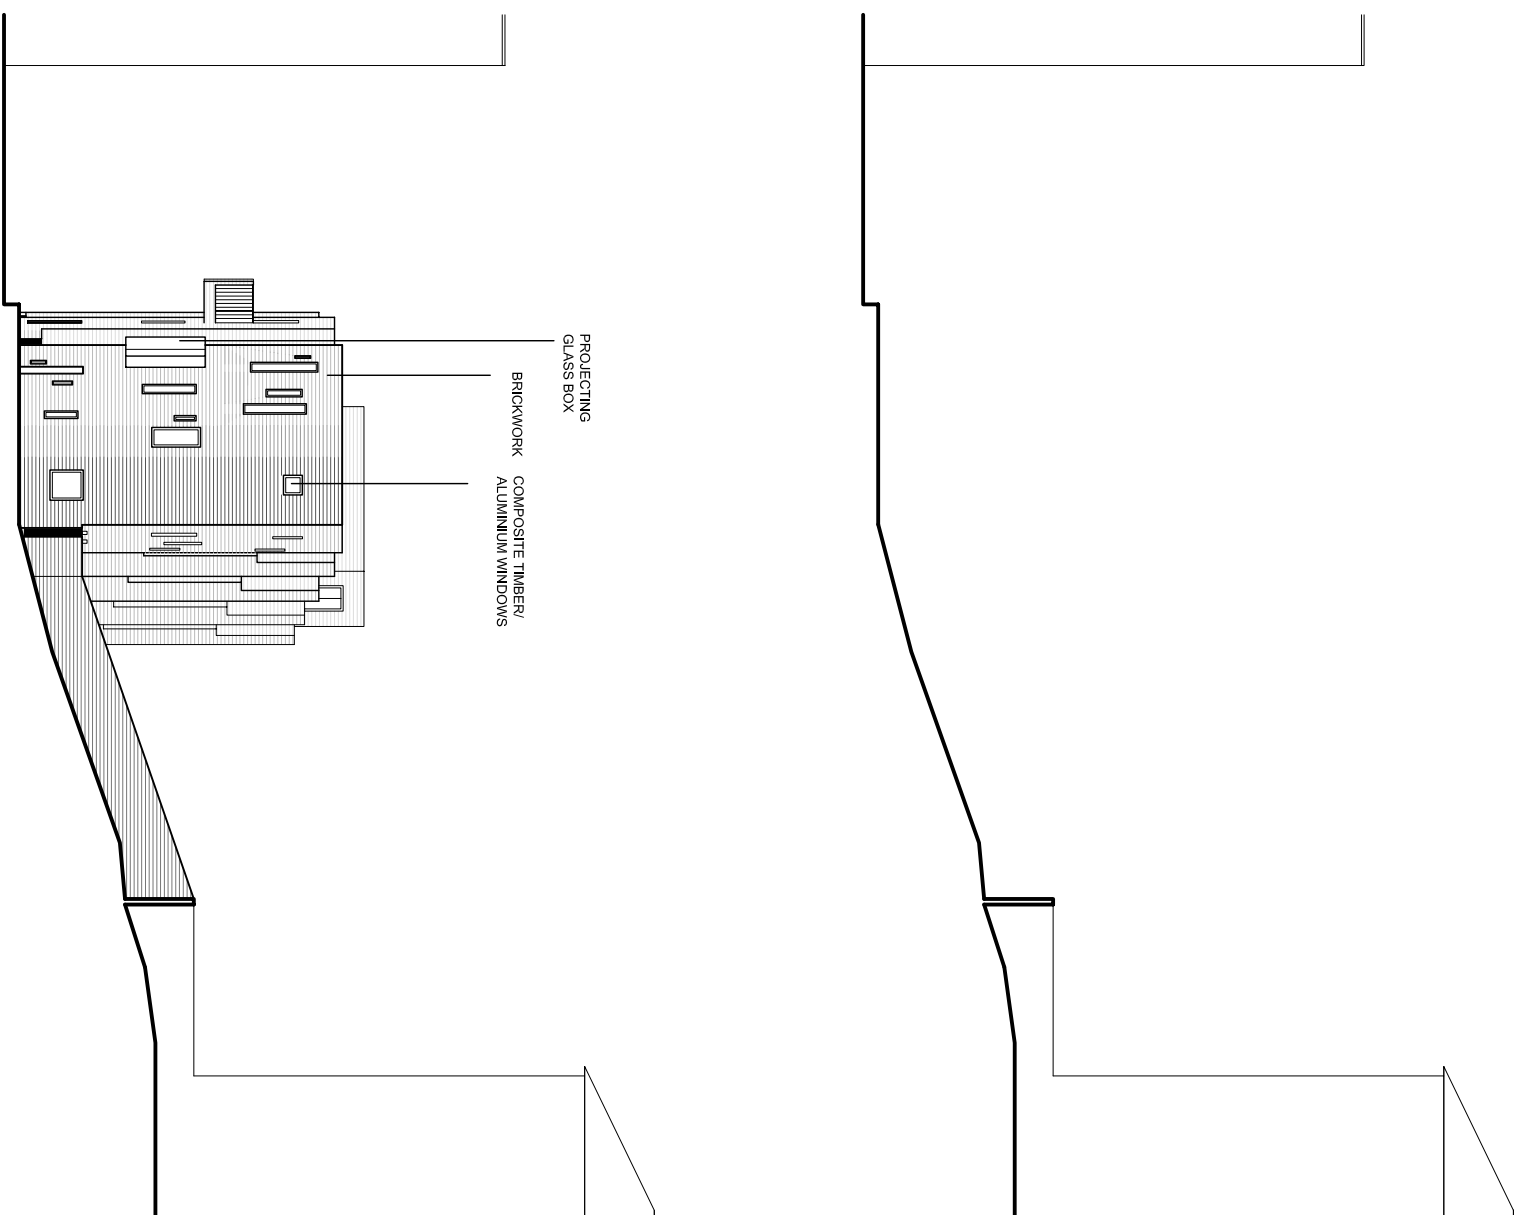

# 01\_Existing Elevation 04

# 02\_Proposed Elevation 04

REVISIONS

**PETER BARBER**  
ARCHITECTS  
173 Aldgate Cross Road LONDON WC1X 9BE  
T: 020 7633 4499 F: 020 7633 4999  
p.barber@peterbarberarchitects.com

008 Kiln Place, Gosport, UK  
www.London Borough of Camden /  
ECHairs  
scale: 1/200 @ A3 sheet: 01\_14  
drawing: AB sheet: 02\_04  
title: EXISTING & PROPOSED  
ELEVATION 04  
sheet no: 116\_E\_04  
rev: B

**PLANNING**