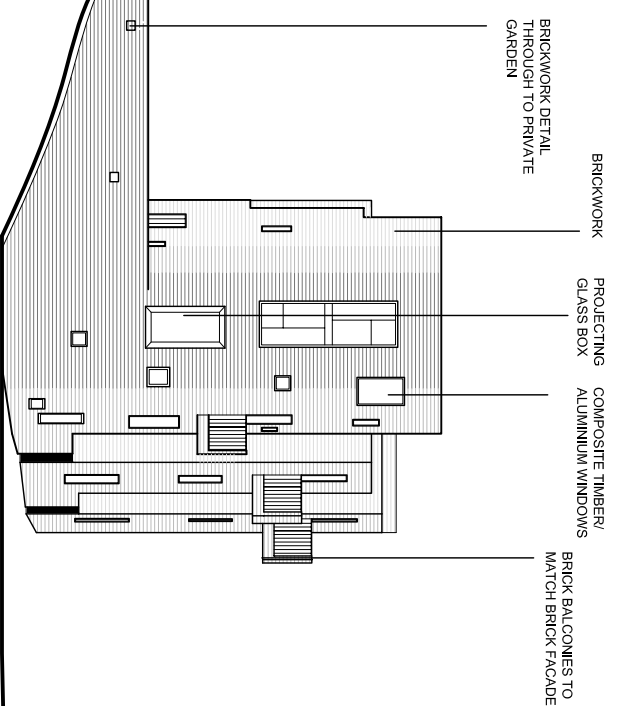

01_Existing Elevation 02

REVISIONS

PETER BARBER
ARCHITECTS
173 Kings Cross Road LONDON WC1X 8EZ
1200 7533 4499 7530 7533 6999
central@peterbarberarchitects.com

one King Place, Gosport, UK

central London Borough of Camden /
E.C.Hamlets

scale: 1/200 @ A3
drawing: AB

PLANNING

TITLE: EXISTING & PROPOSED
ELEVATION 02
Site 1 NW elevation from Lamba Street
drawing no: 116_E_02

02_Proposed Elevation 02