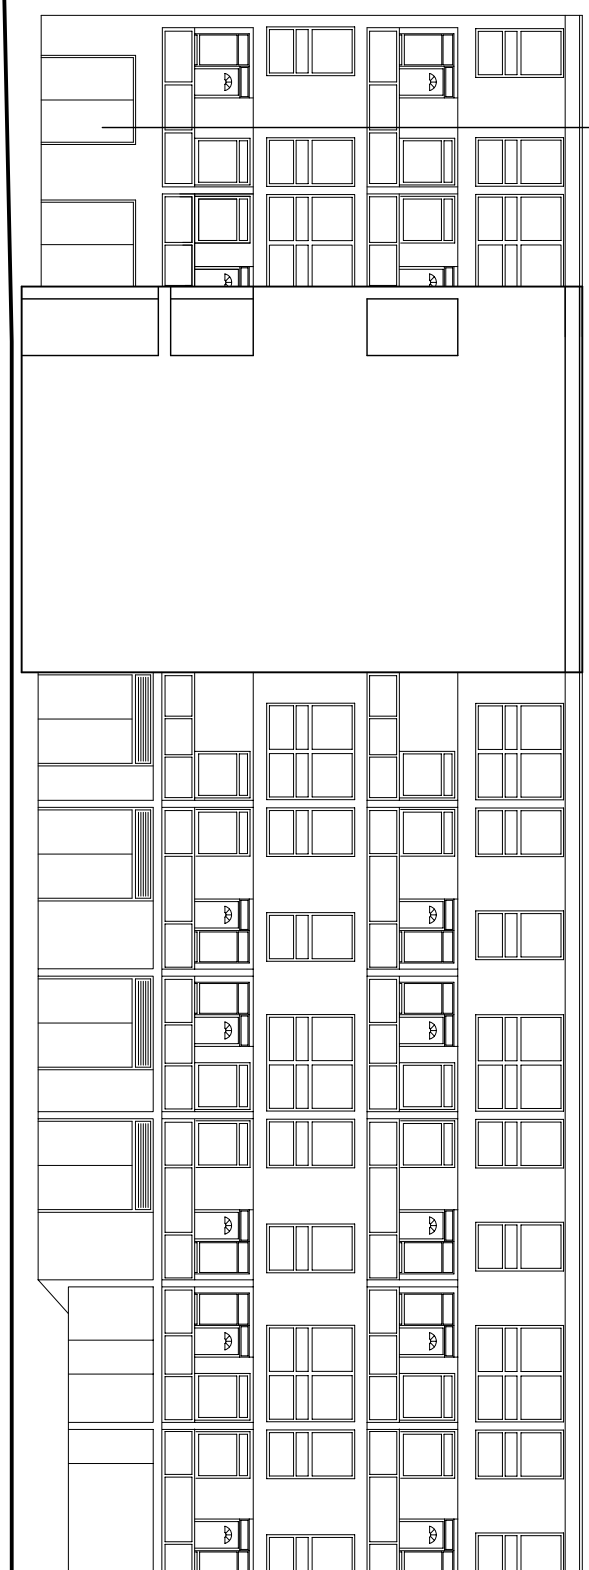

01_Existing Elevation 02

REVISIONS

PETER BARBER
ARCHITECTS
173 Kings Cross Road LONDON WC1X 8EZ
1200 7533 4499 7530 7533 6999
central@peterbarberarchitects.com

one King Place, Gosport, UK

central London Borough of Camden /
E.C.Hamlets

scale: 1/200 @ A3
drawing: AB

PLANNING

TITLE: EXISTING & PROPOSED
ELEVATION 02
Site 1 NW elevation from Lamba Street
drawing no: 116_E_02

02_Proposed Elevation 02