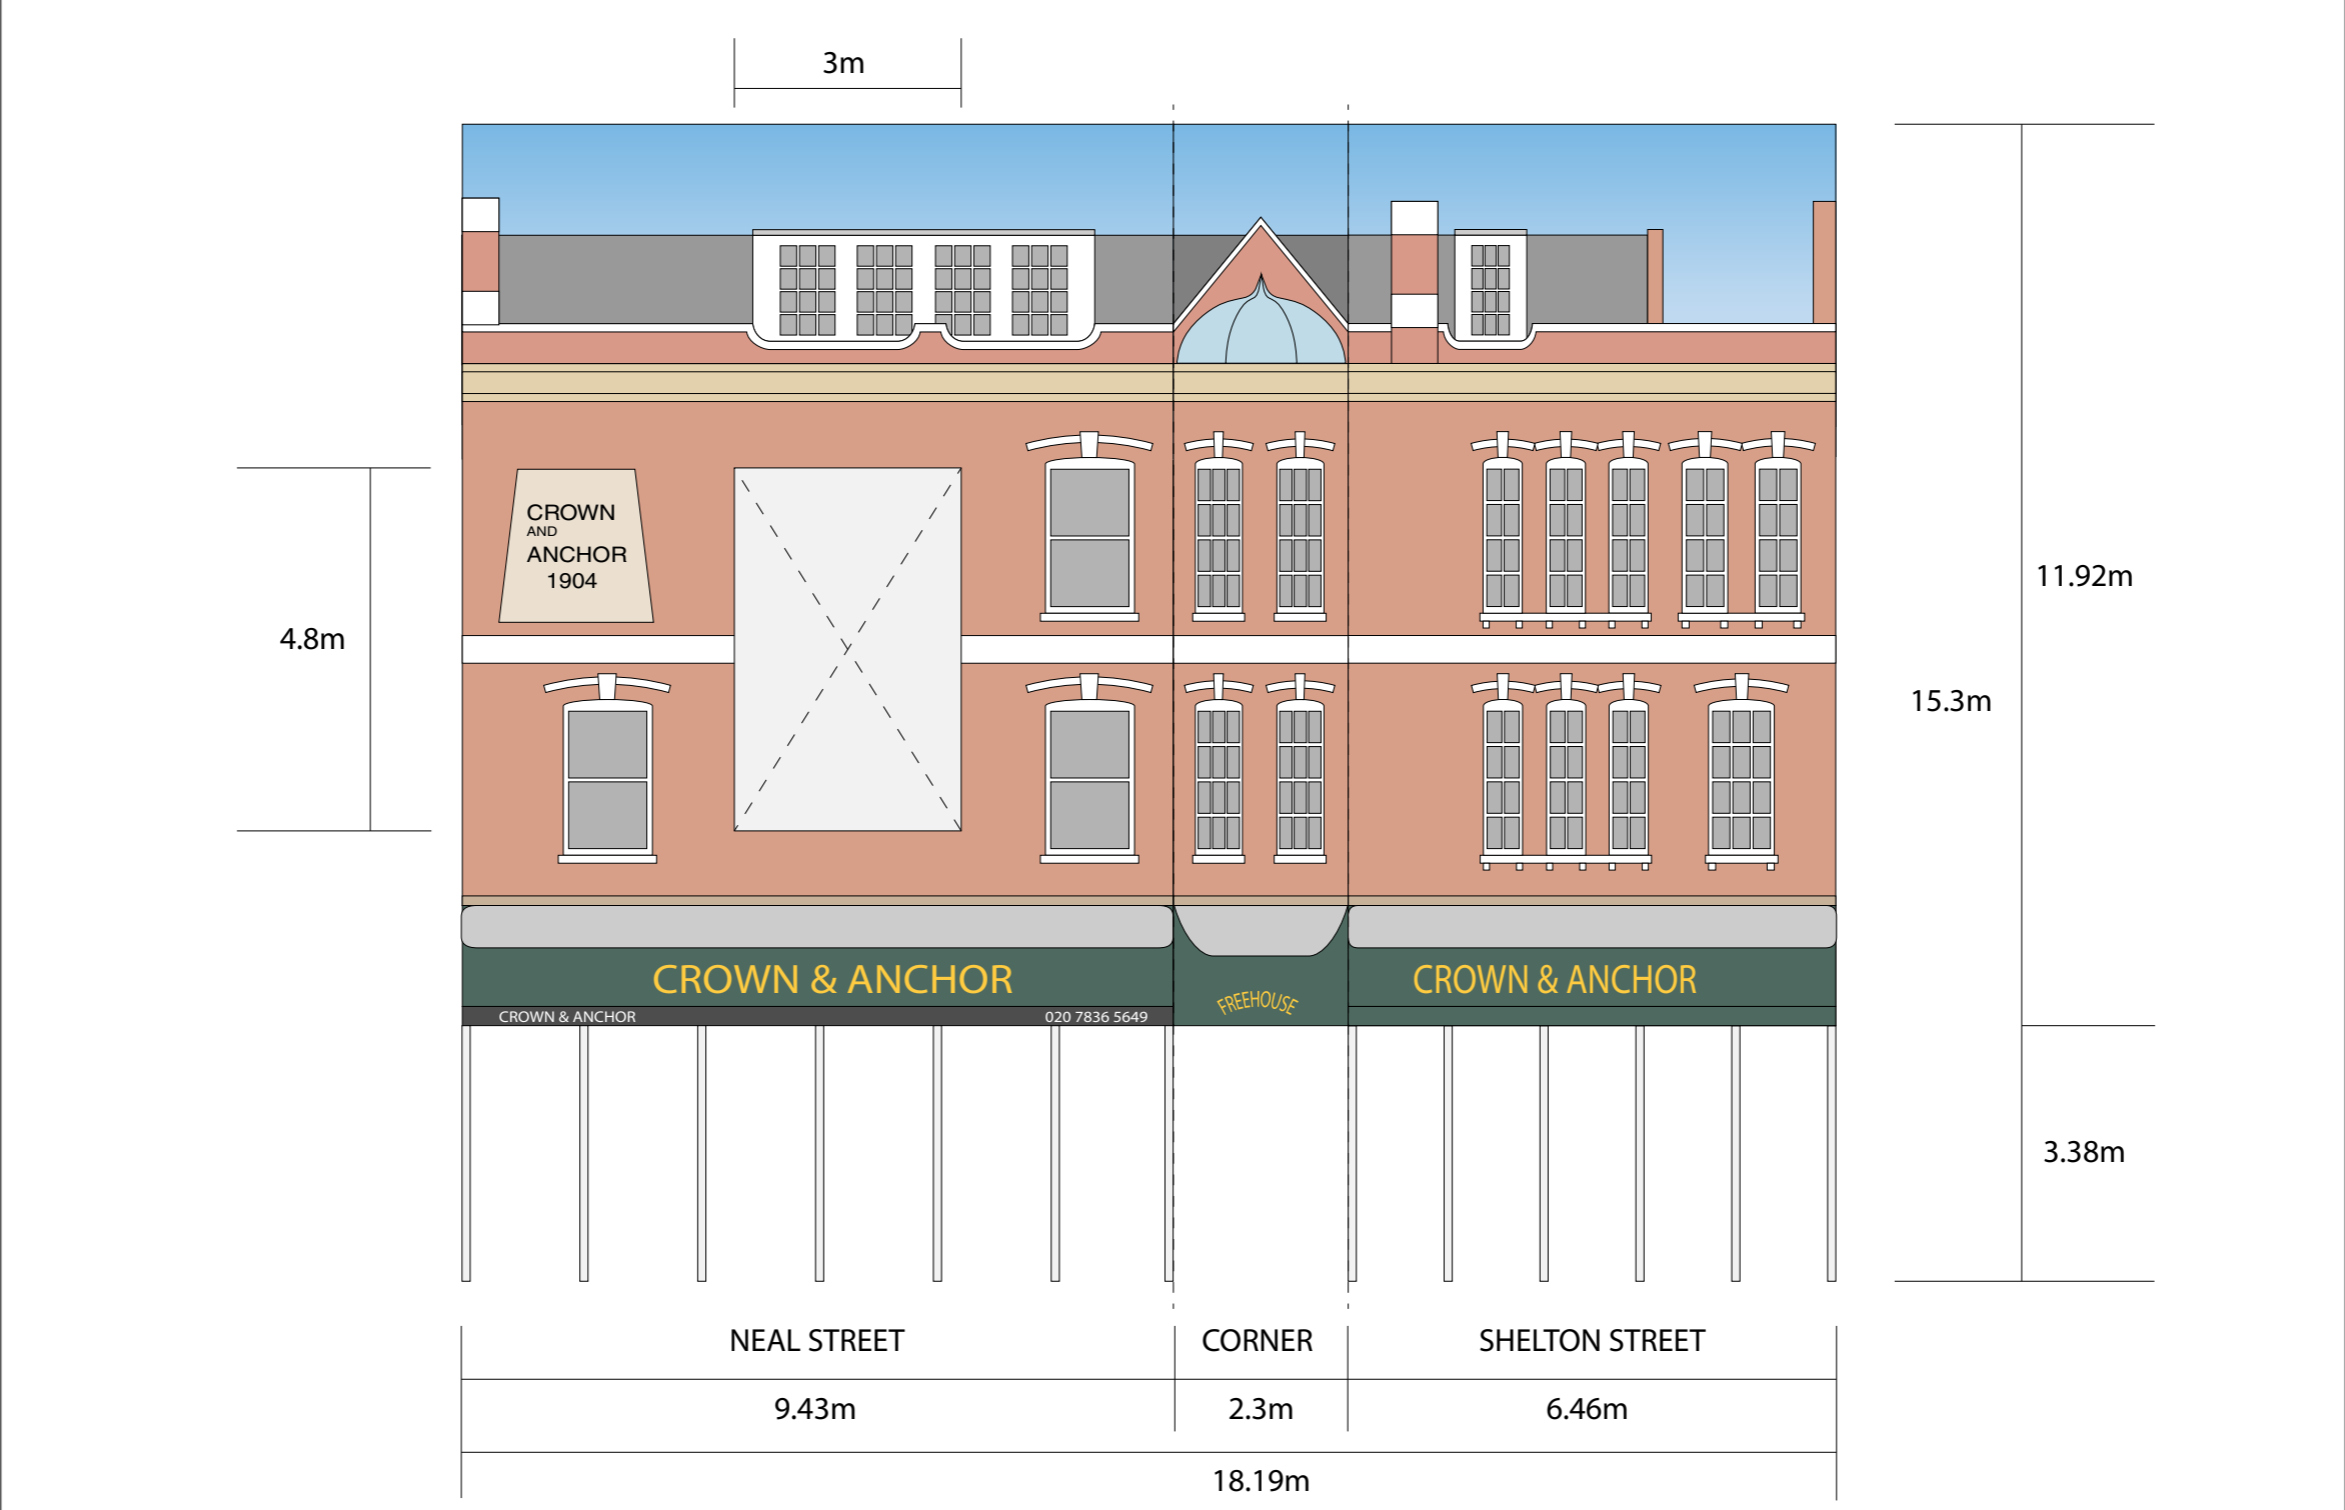

BANNER SPECIFICATIONS

Scale 1:100@A3

JOB No/ Desc.: The Crown & Anchor, 22 Neal St, London WC2H 9PS		
Drawing Desc.: BANNER SPECIFICATIONS	Date : 20 October 2014	Drawing No.:
	Scale: 1/100@A3	PY2231-009