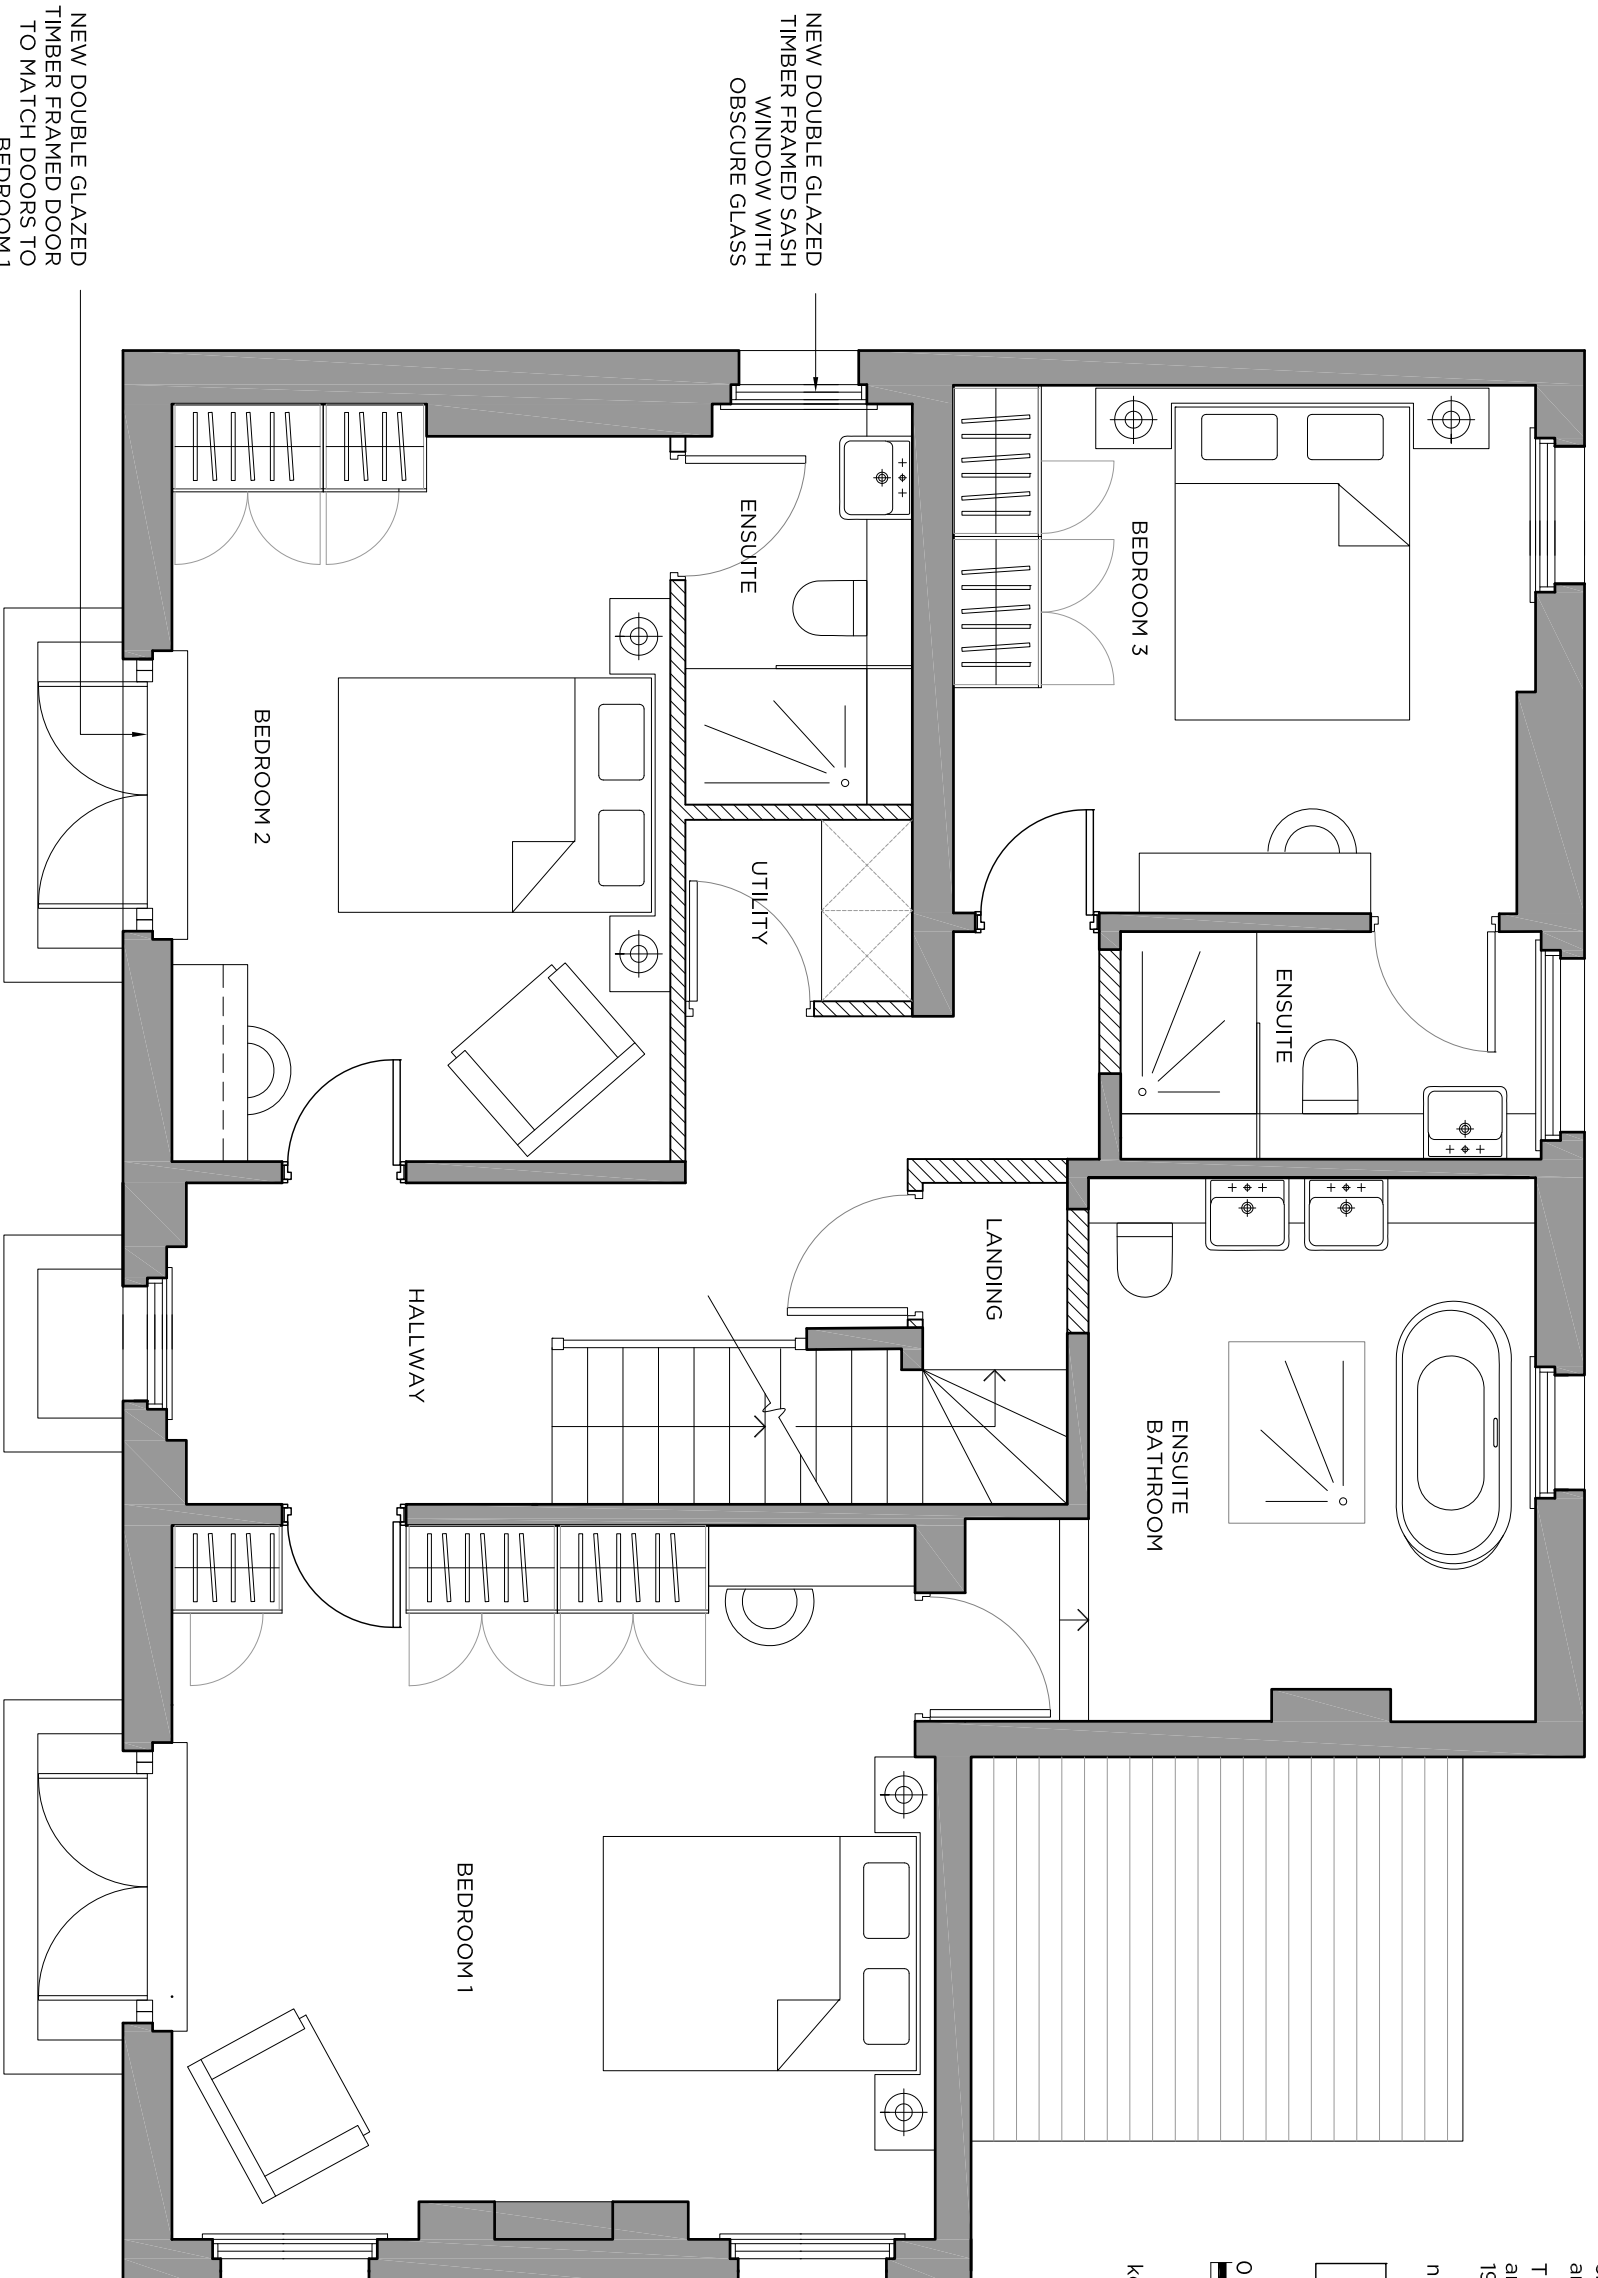

general notes:
Do Not Scale. All dimensions and conditions are to be checked on site prior to preparing drawings or commencing any work.

This drawing is the property of DBLO Associates Architects and protected by the Copyright, Designs and Patents Act, 1988

notes:

FOR INFORMATION

key:

LOWER FLOOR PLAN 1:50

revisions: A Layout amended; notes added. 10:12.14