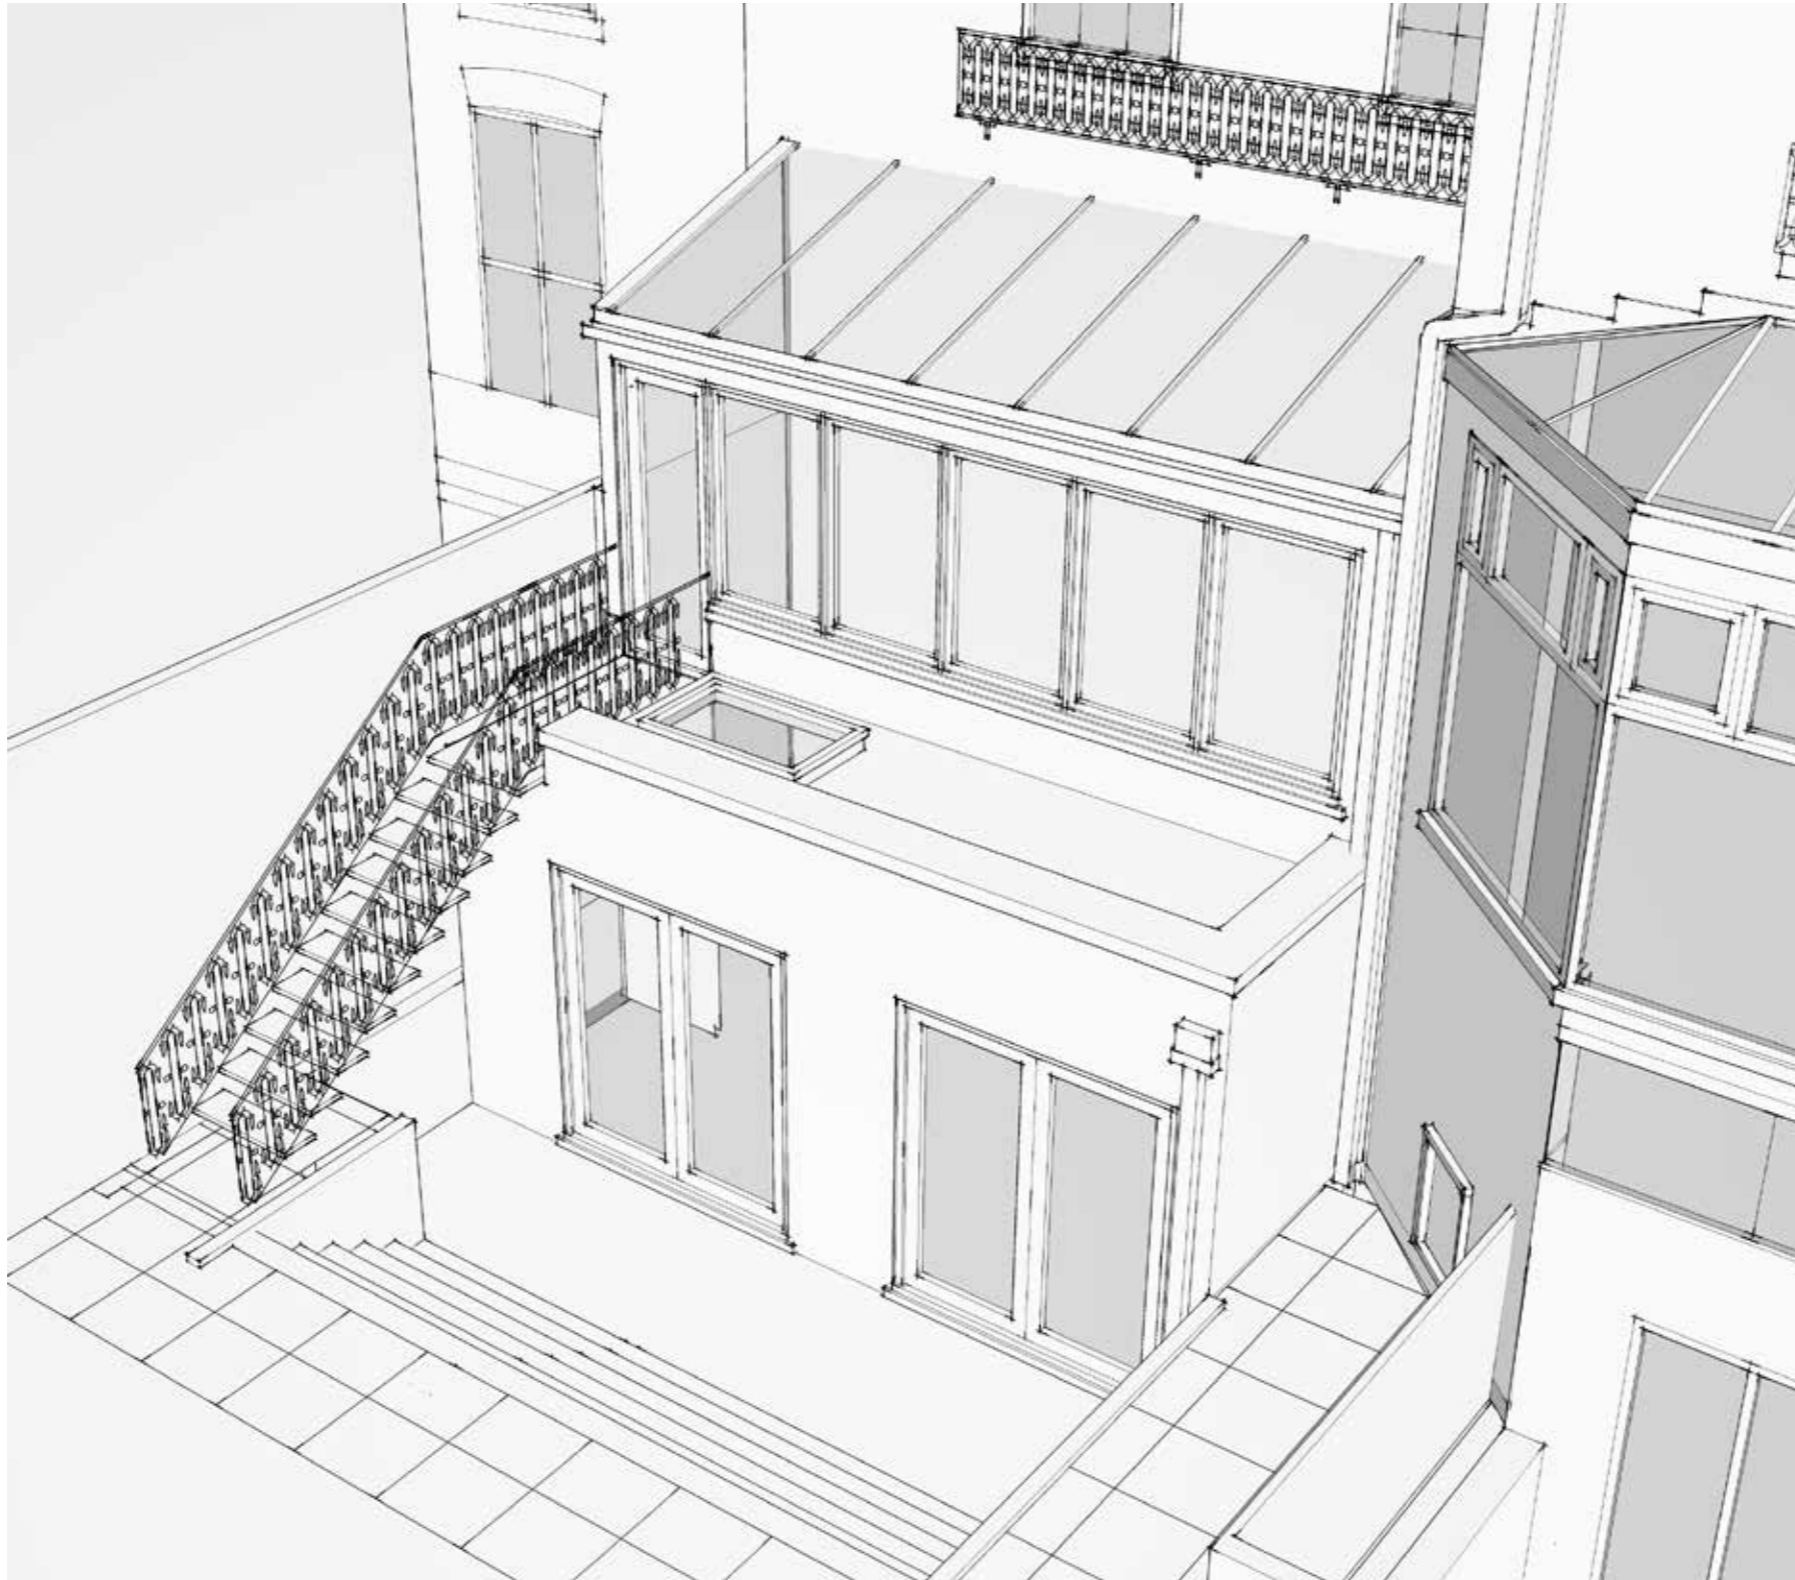

INDICATIVE VISUAL 1

SCALE	DATE
NOT TO SCALE	01.15

FT ARCHITECTS LTD

Hamilton House
Mabledon Place
Bloomsbury
WC1H 9BB

020 7953 0388
www.ftarchitects.co.uk

DRAWING No.	REVISION
290_20_05	_

GENERAL NOTES:
DO NOT SCALE FROM THIS
DRAWING.
ALL DIMENSIONS MUST BE
CHECKED ON SITE AND ANY
DISCREPANCIES VERIFIED WITH
THE ARCHITECT.

CLIENT
VERA FARRANTS

JOB TITLE
PARKHILL ROAD
LONDON
NW3

DRAWING TITLE
INDICATIVE VISUAL 2

SCALE NOT TO SCALE	DATE 01.15
--------------------------	---------------

FT ARCHITECTS LTD

Hamilton House
Mabledon Place
Bloomsbury
WC1H 9BB