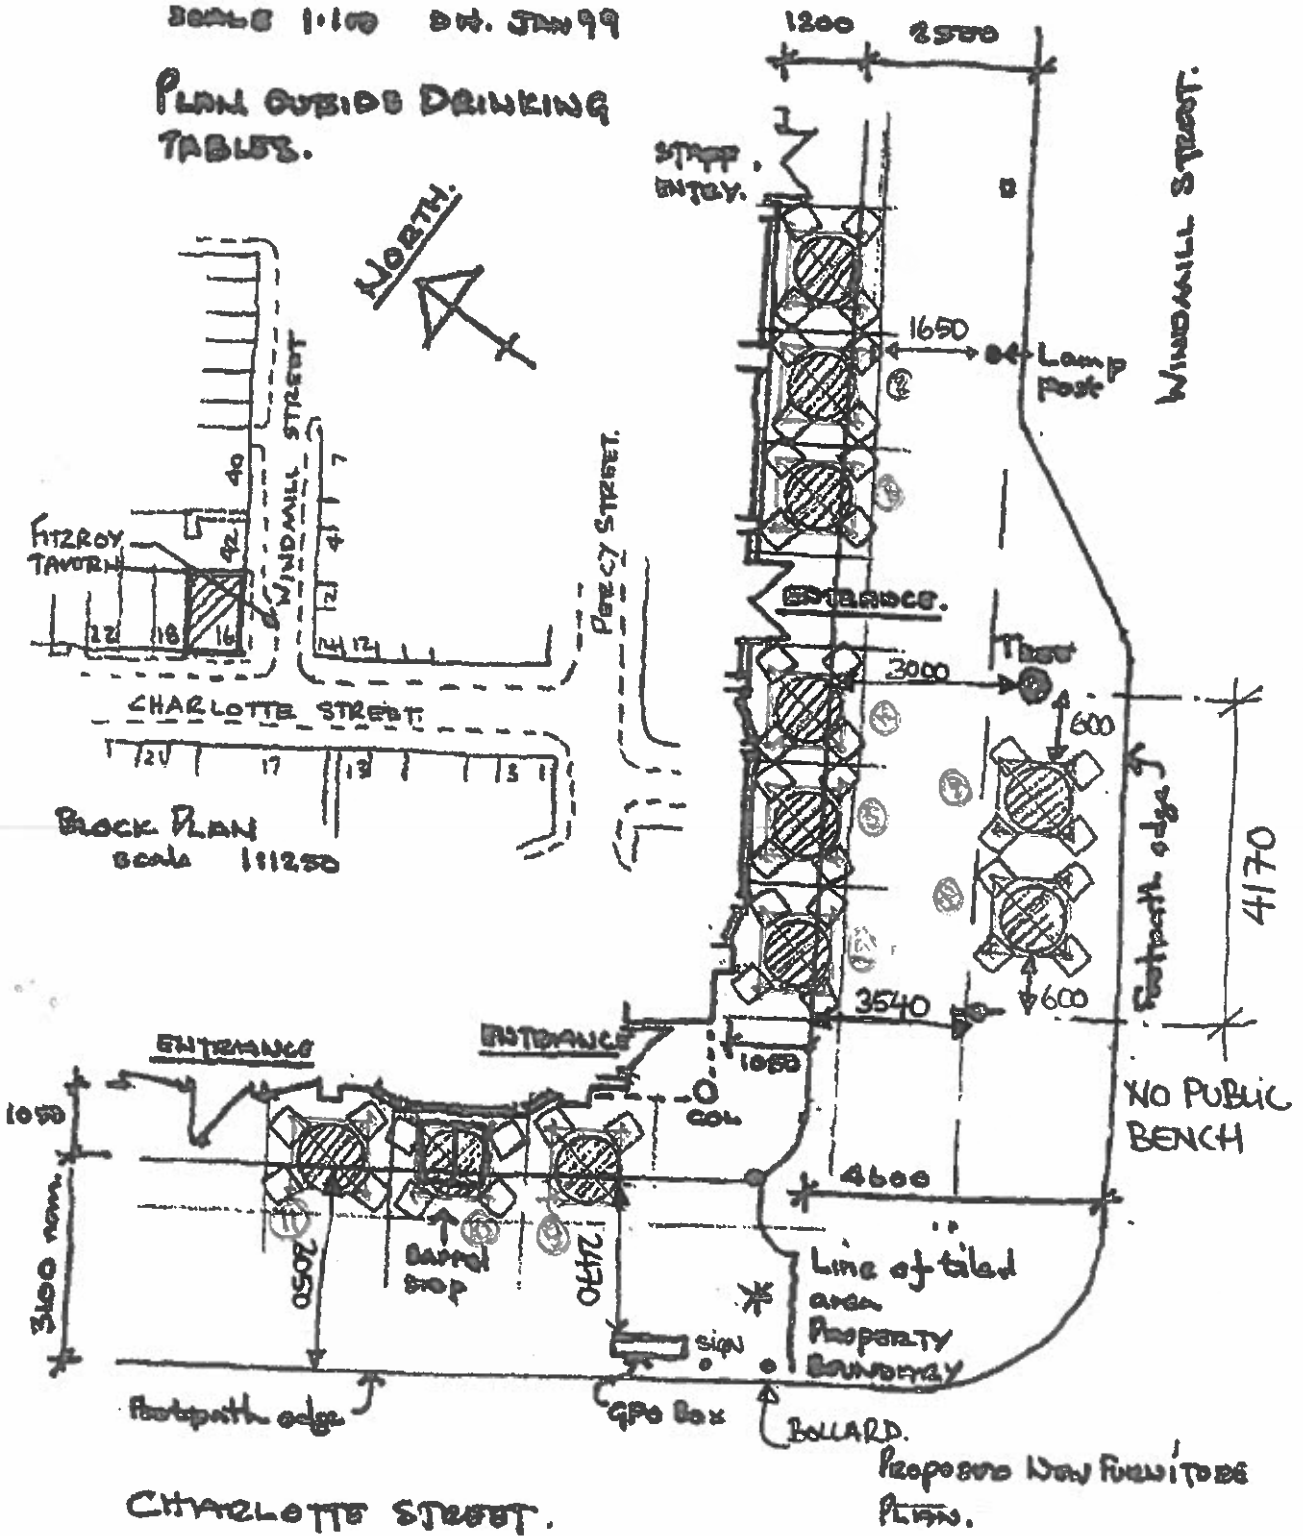

FITZROY TAVERN.
16 CHARLOTTE ST.
LONDON W.1.

SCALE 1:100 DT. JAN 99

PLAN OUTSIDE DRINKING TABLES.

* Please also add x11 Umbrella
 on the plan dimension
 UMBRELLAS 1200MM SQUARE
 HIGHLIGHTED IN RED.

Proposed New Furniture
 Plans.
 : 11 N° tbbbs 910 dia.