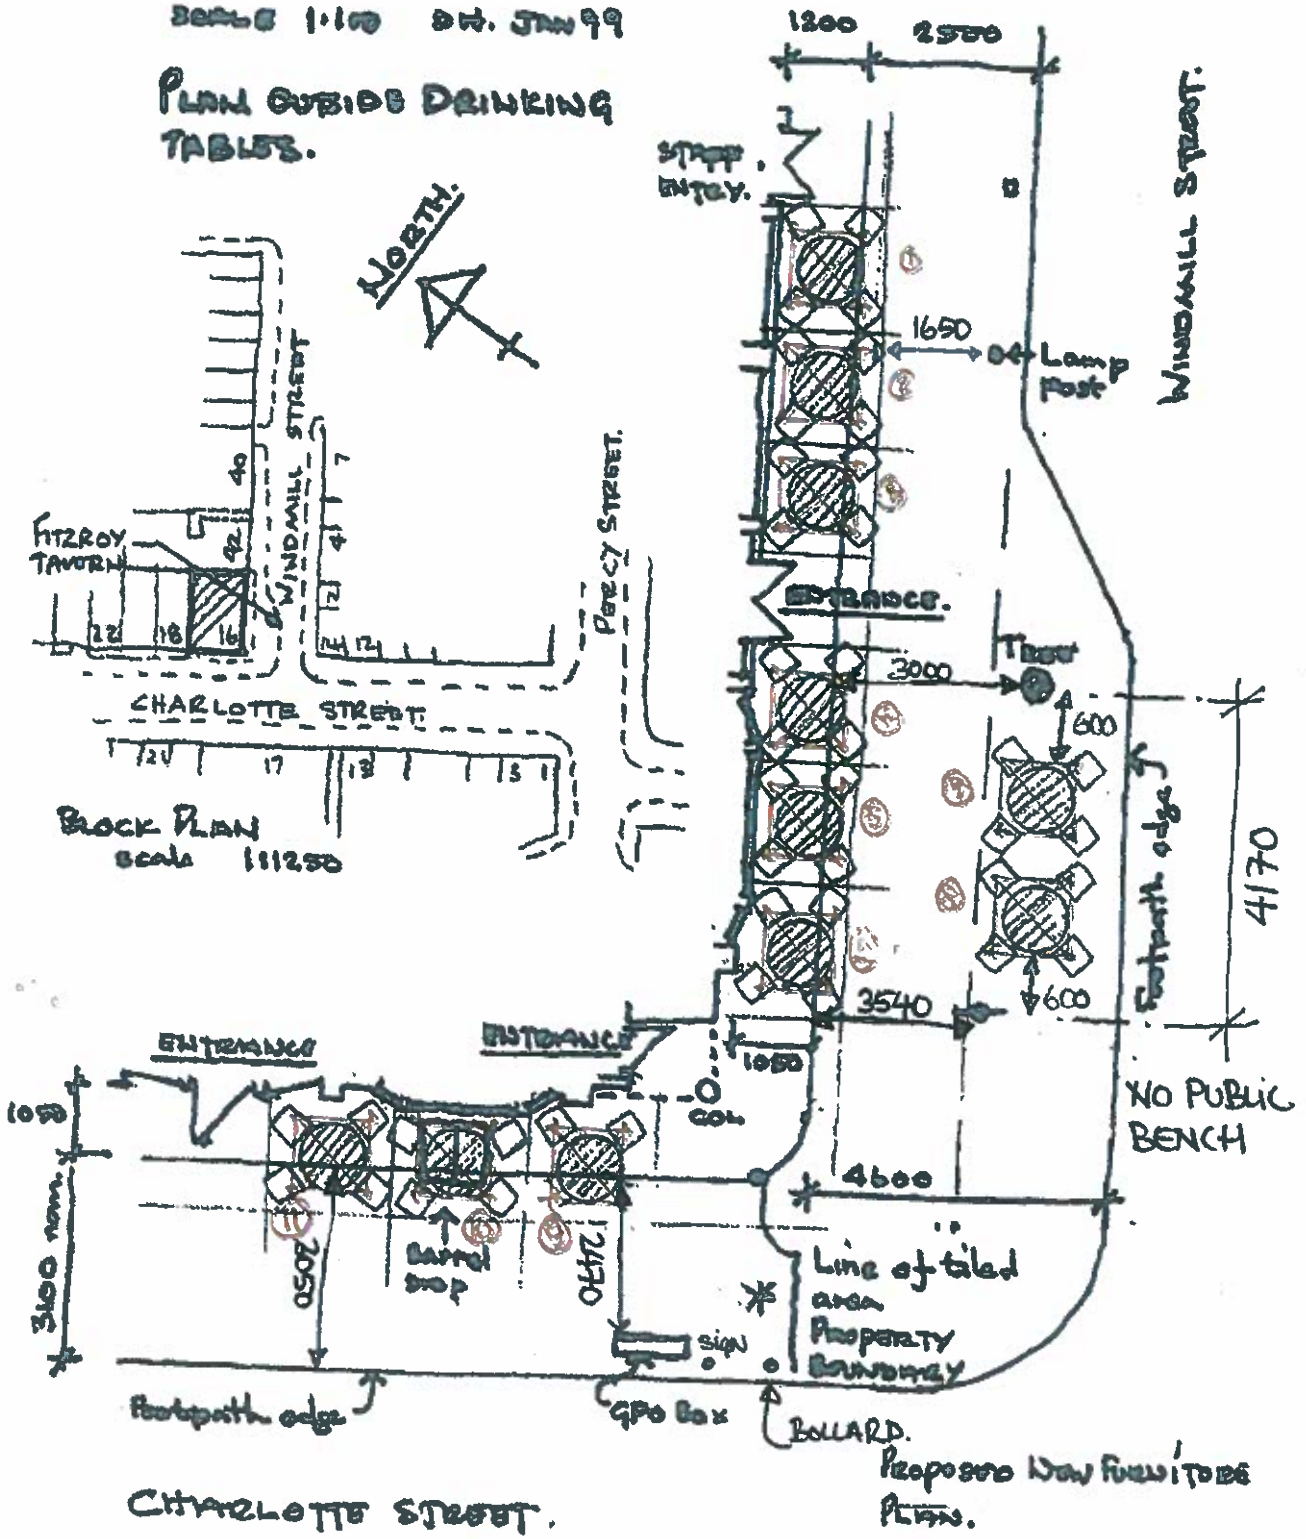

FITZROY TAVERN.

16 CHARLOTTE ST.
LONDON W.1.

SCALE 1:100 D.T. JAN 99

PLAN OUTSIDE DRINKING TABLES.

* Please also add x11 Umbrella
On the plan dimension
UMBRELLAS 1200MM SQUARE
HIGHLIGHTED IN RED.

: 11 N° tabs 910 dia.

* 11 N° tabs 910 dia.