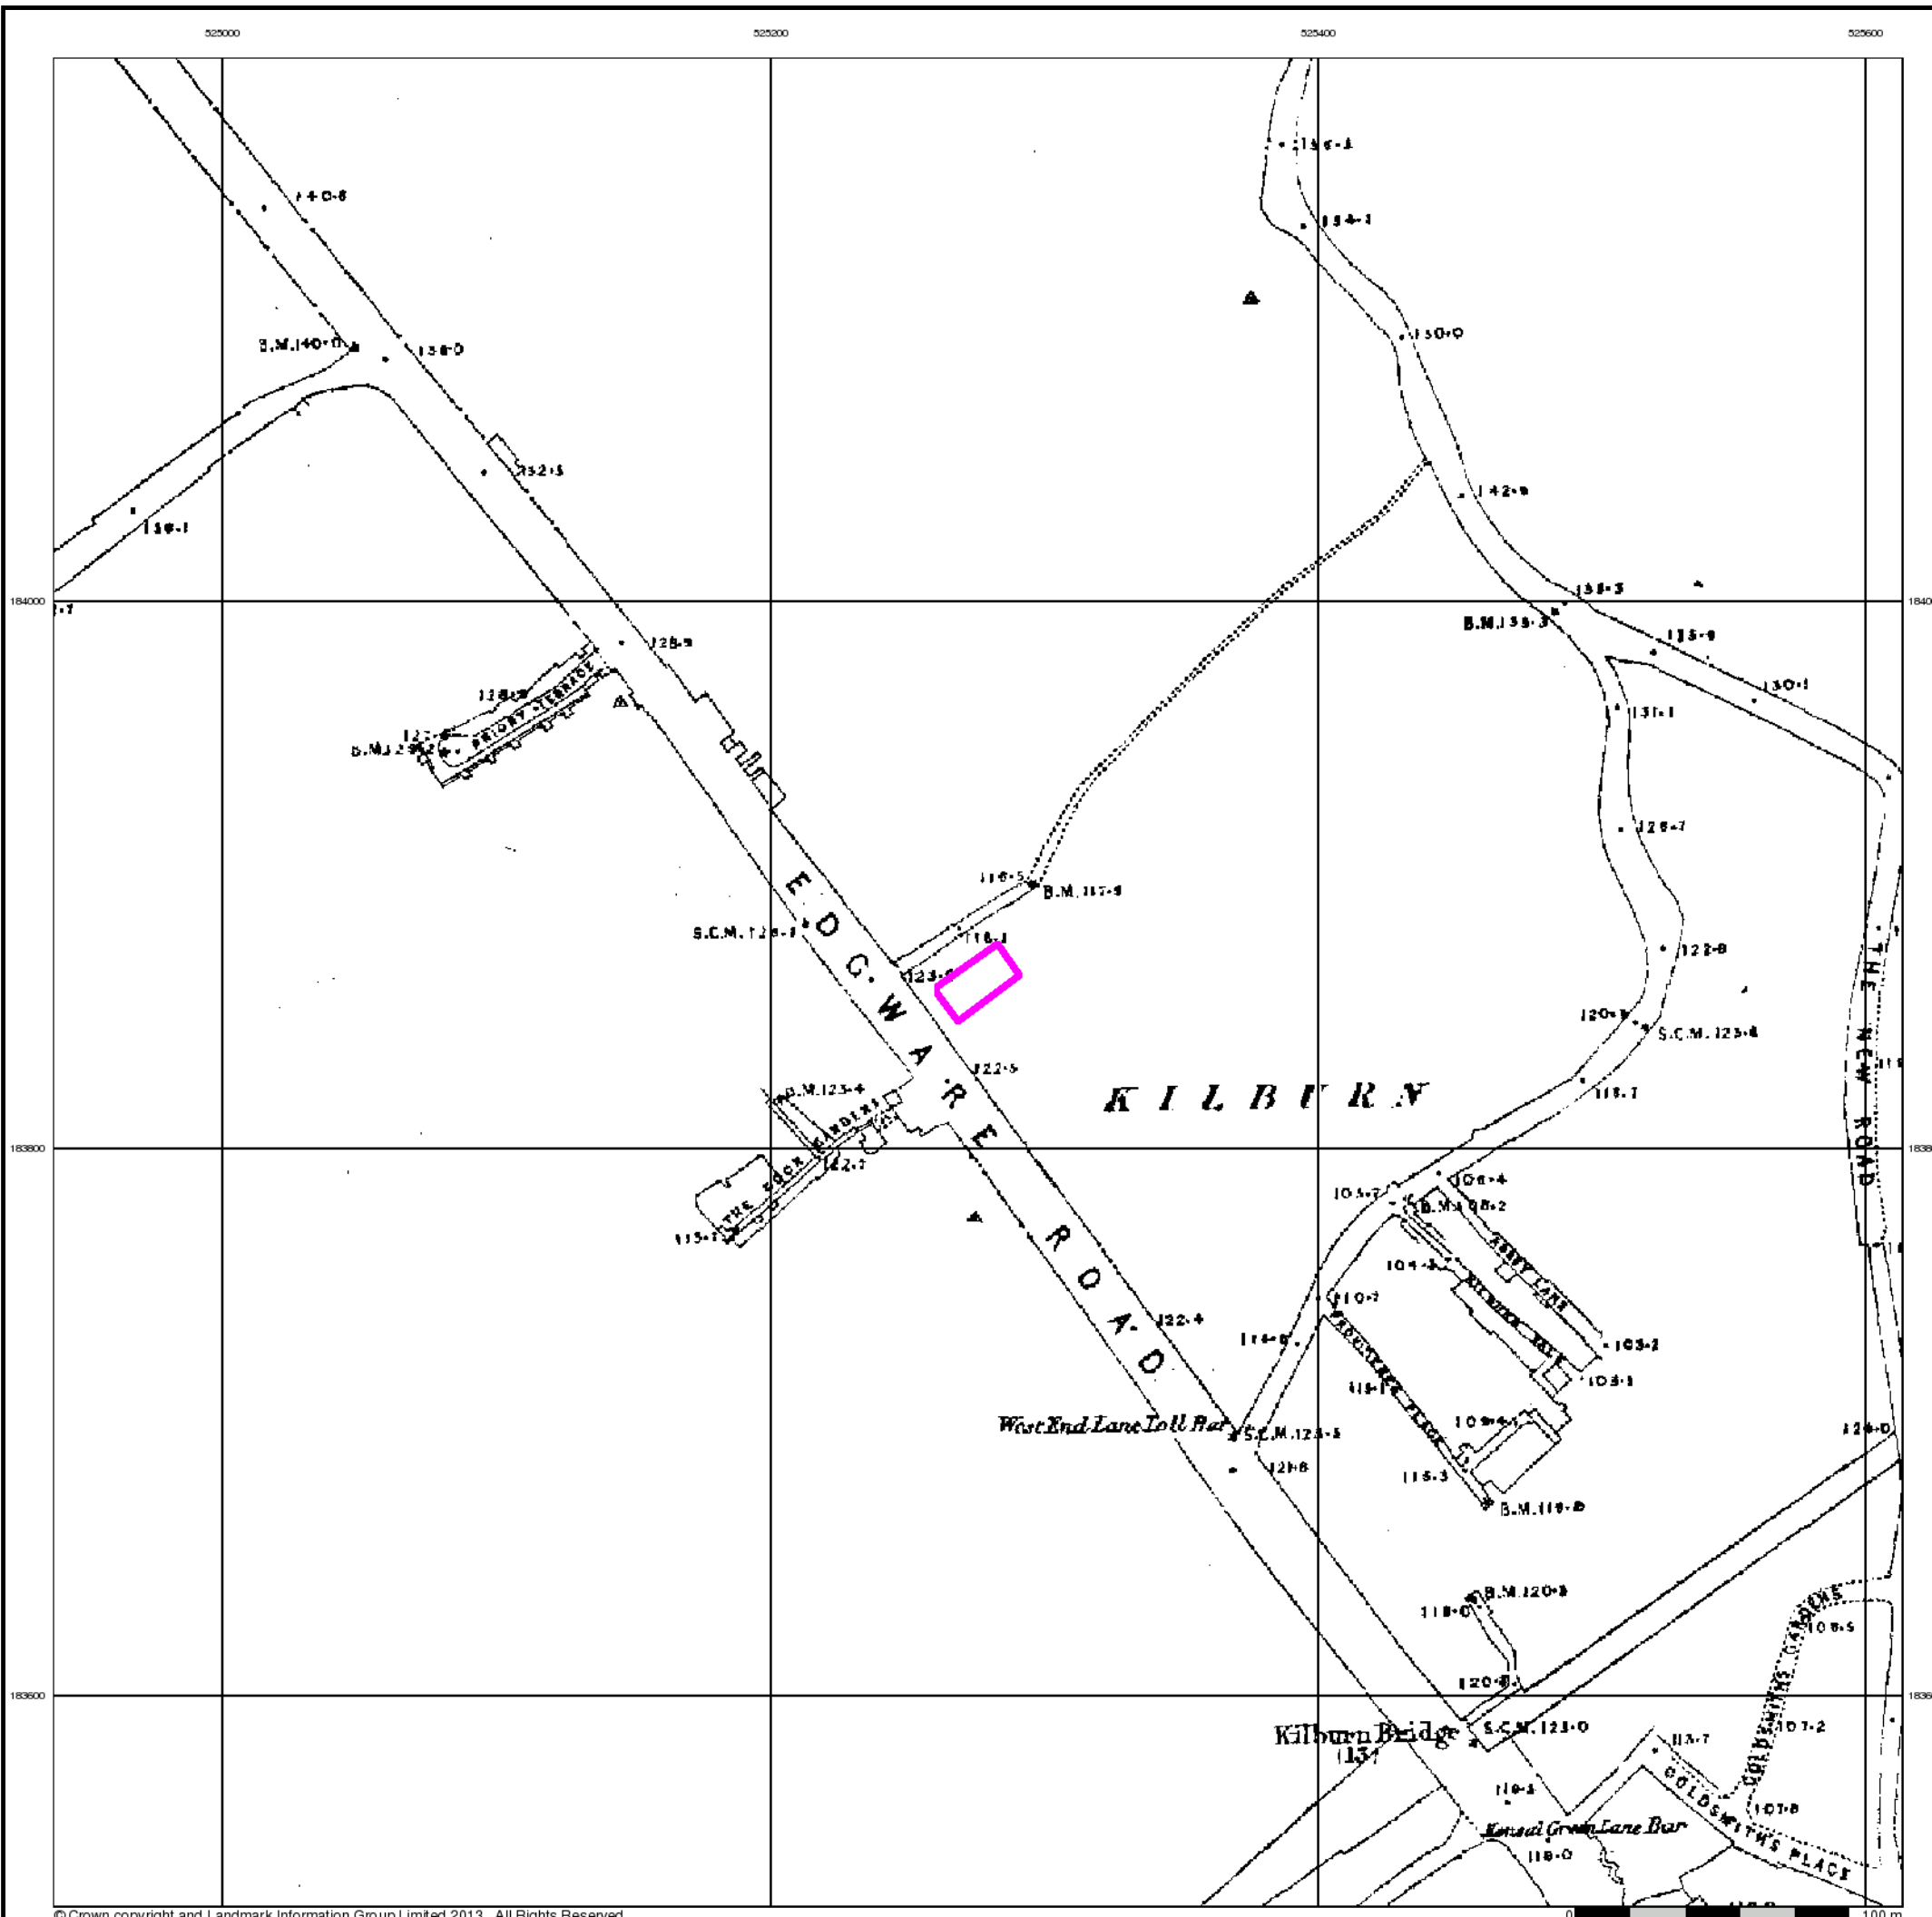

Site Details

122-126 Kilburn High Road, LONDON, NW6 4HY