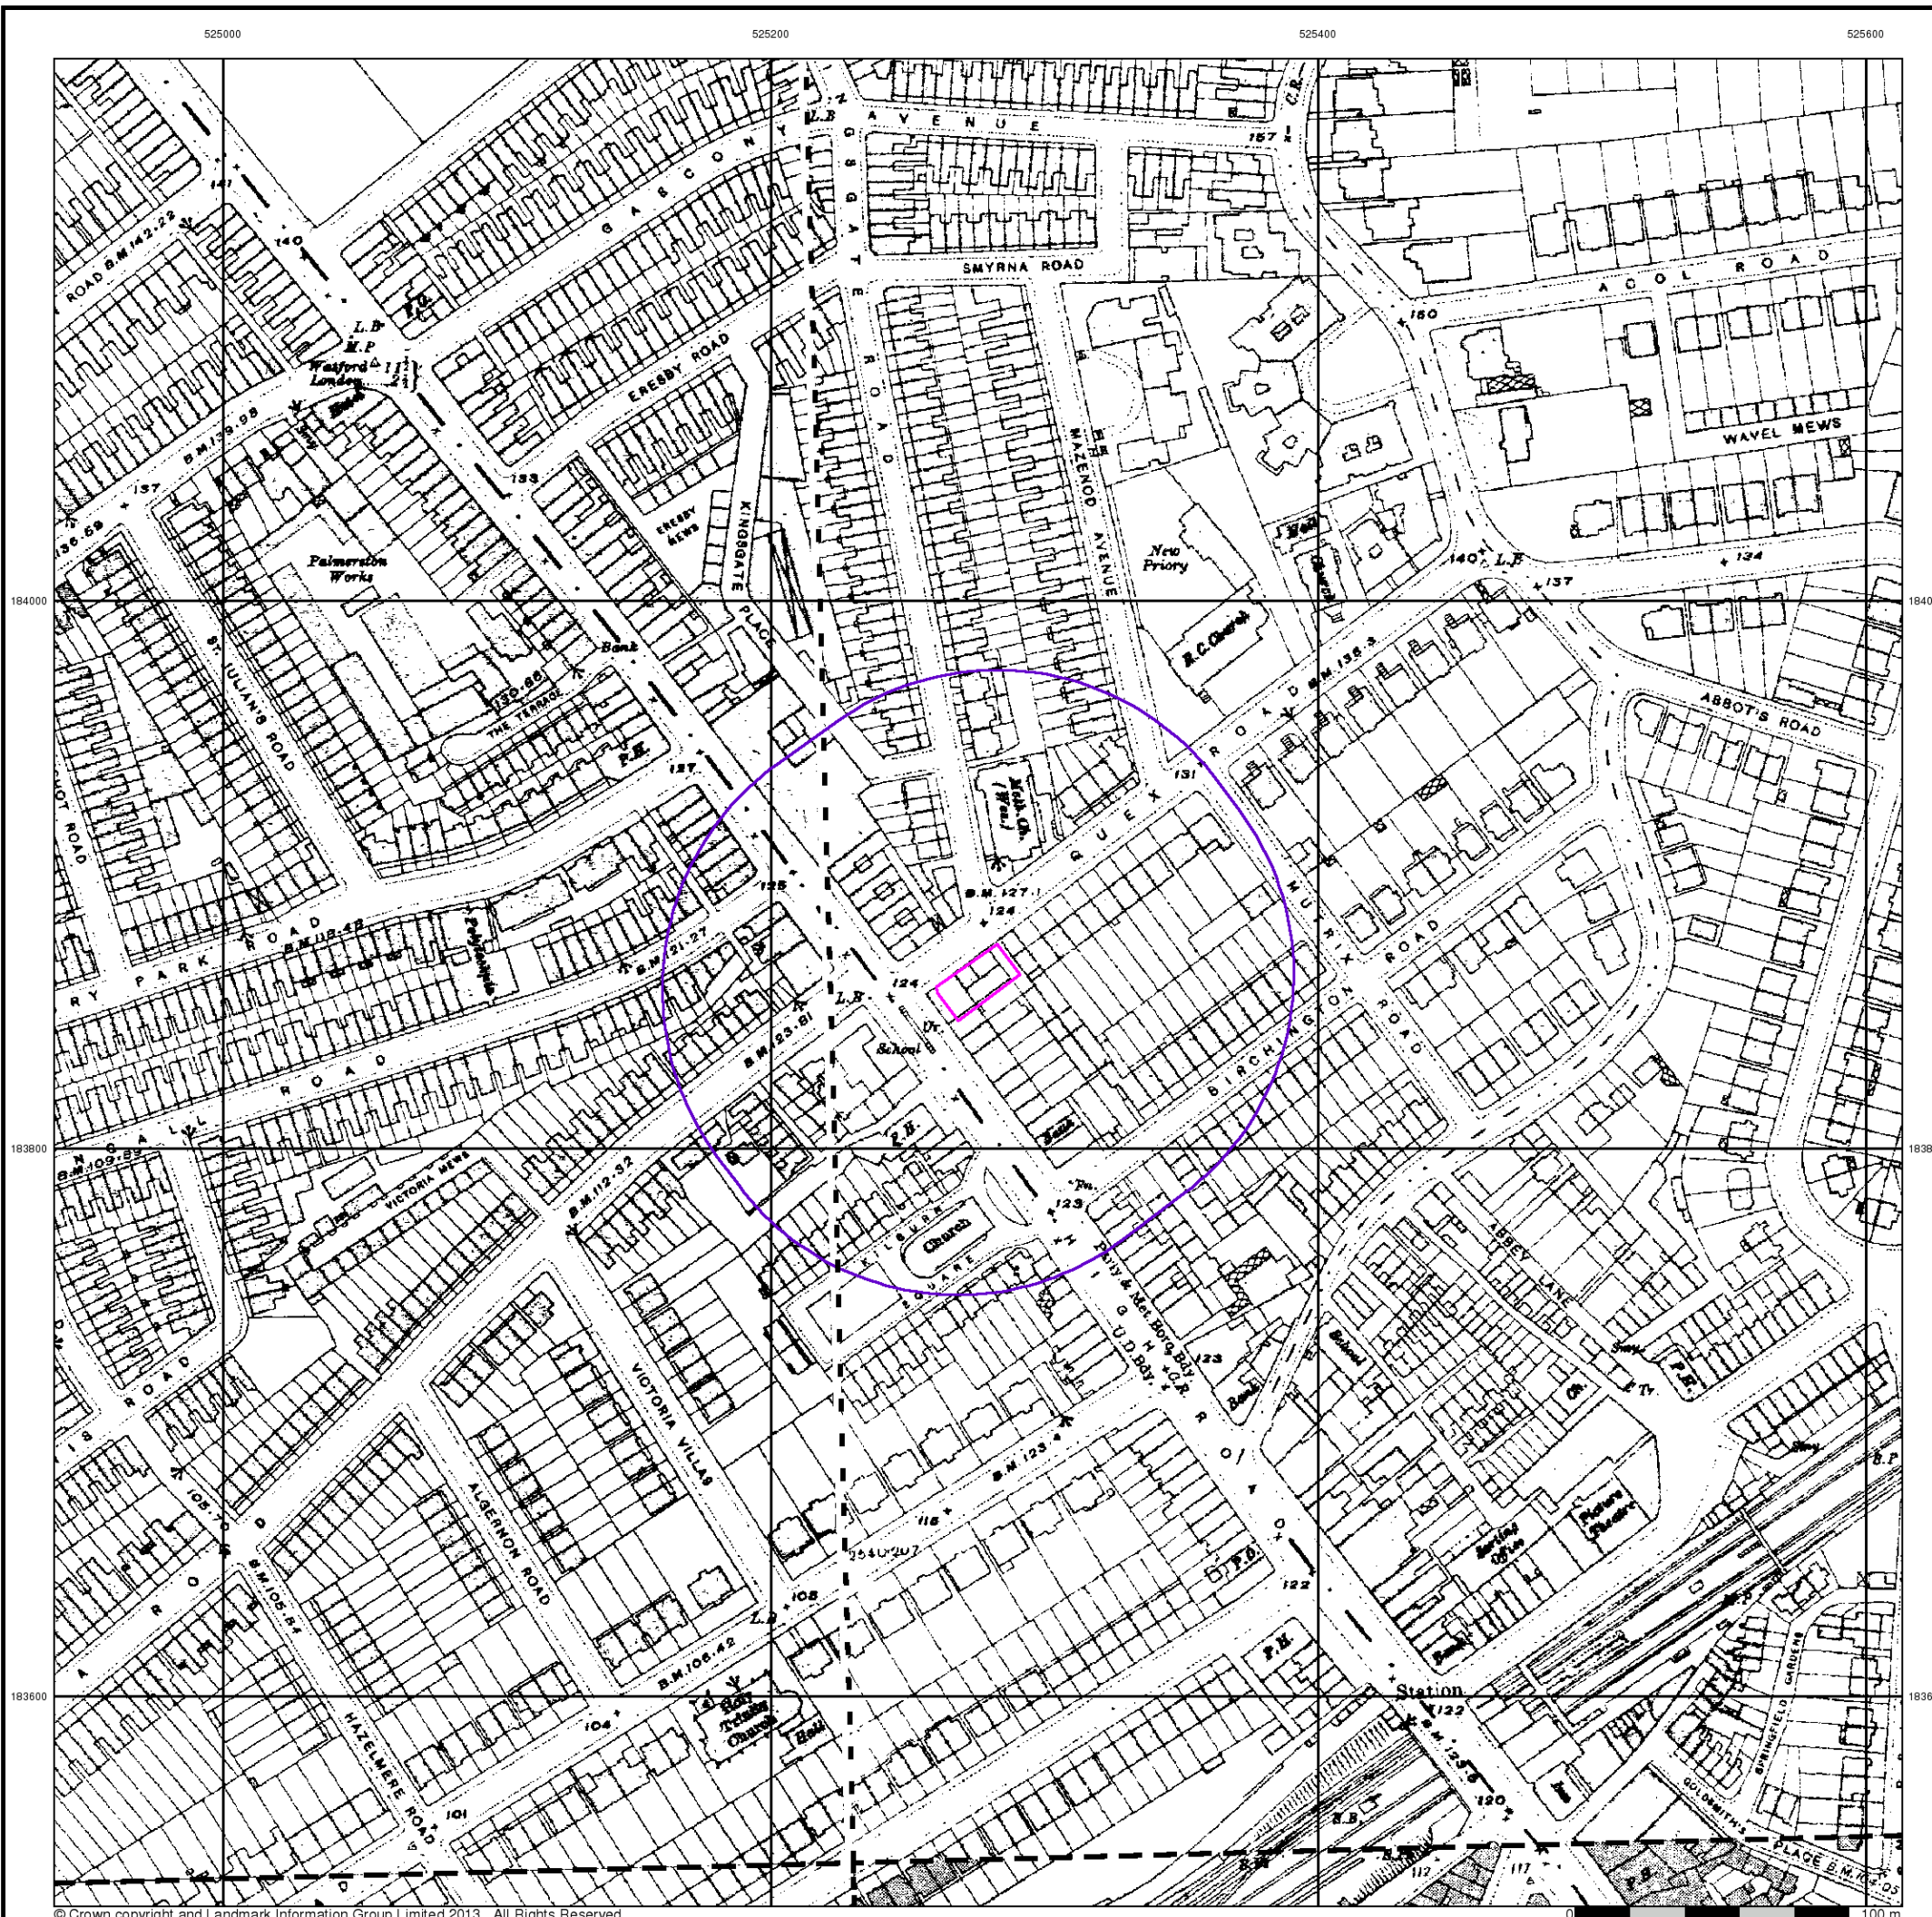

Site Details

122-126 Kilburn High Road, LONDON, NW6 4HY