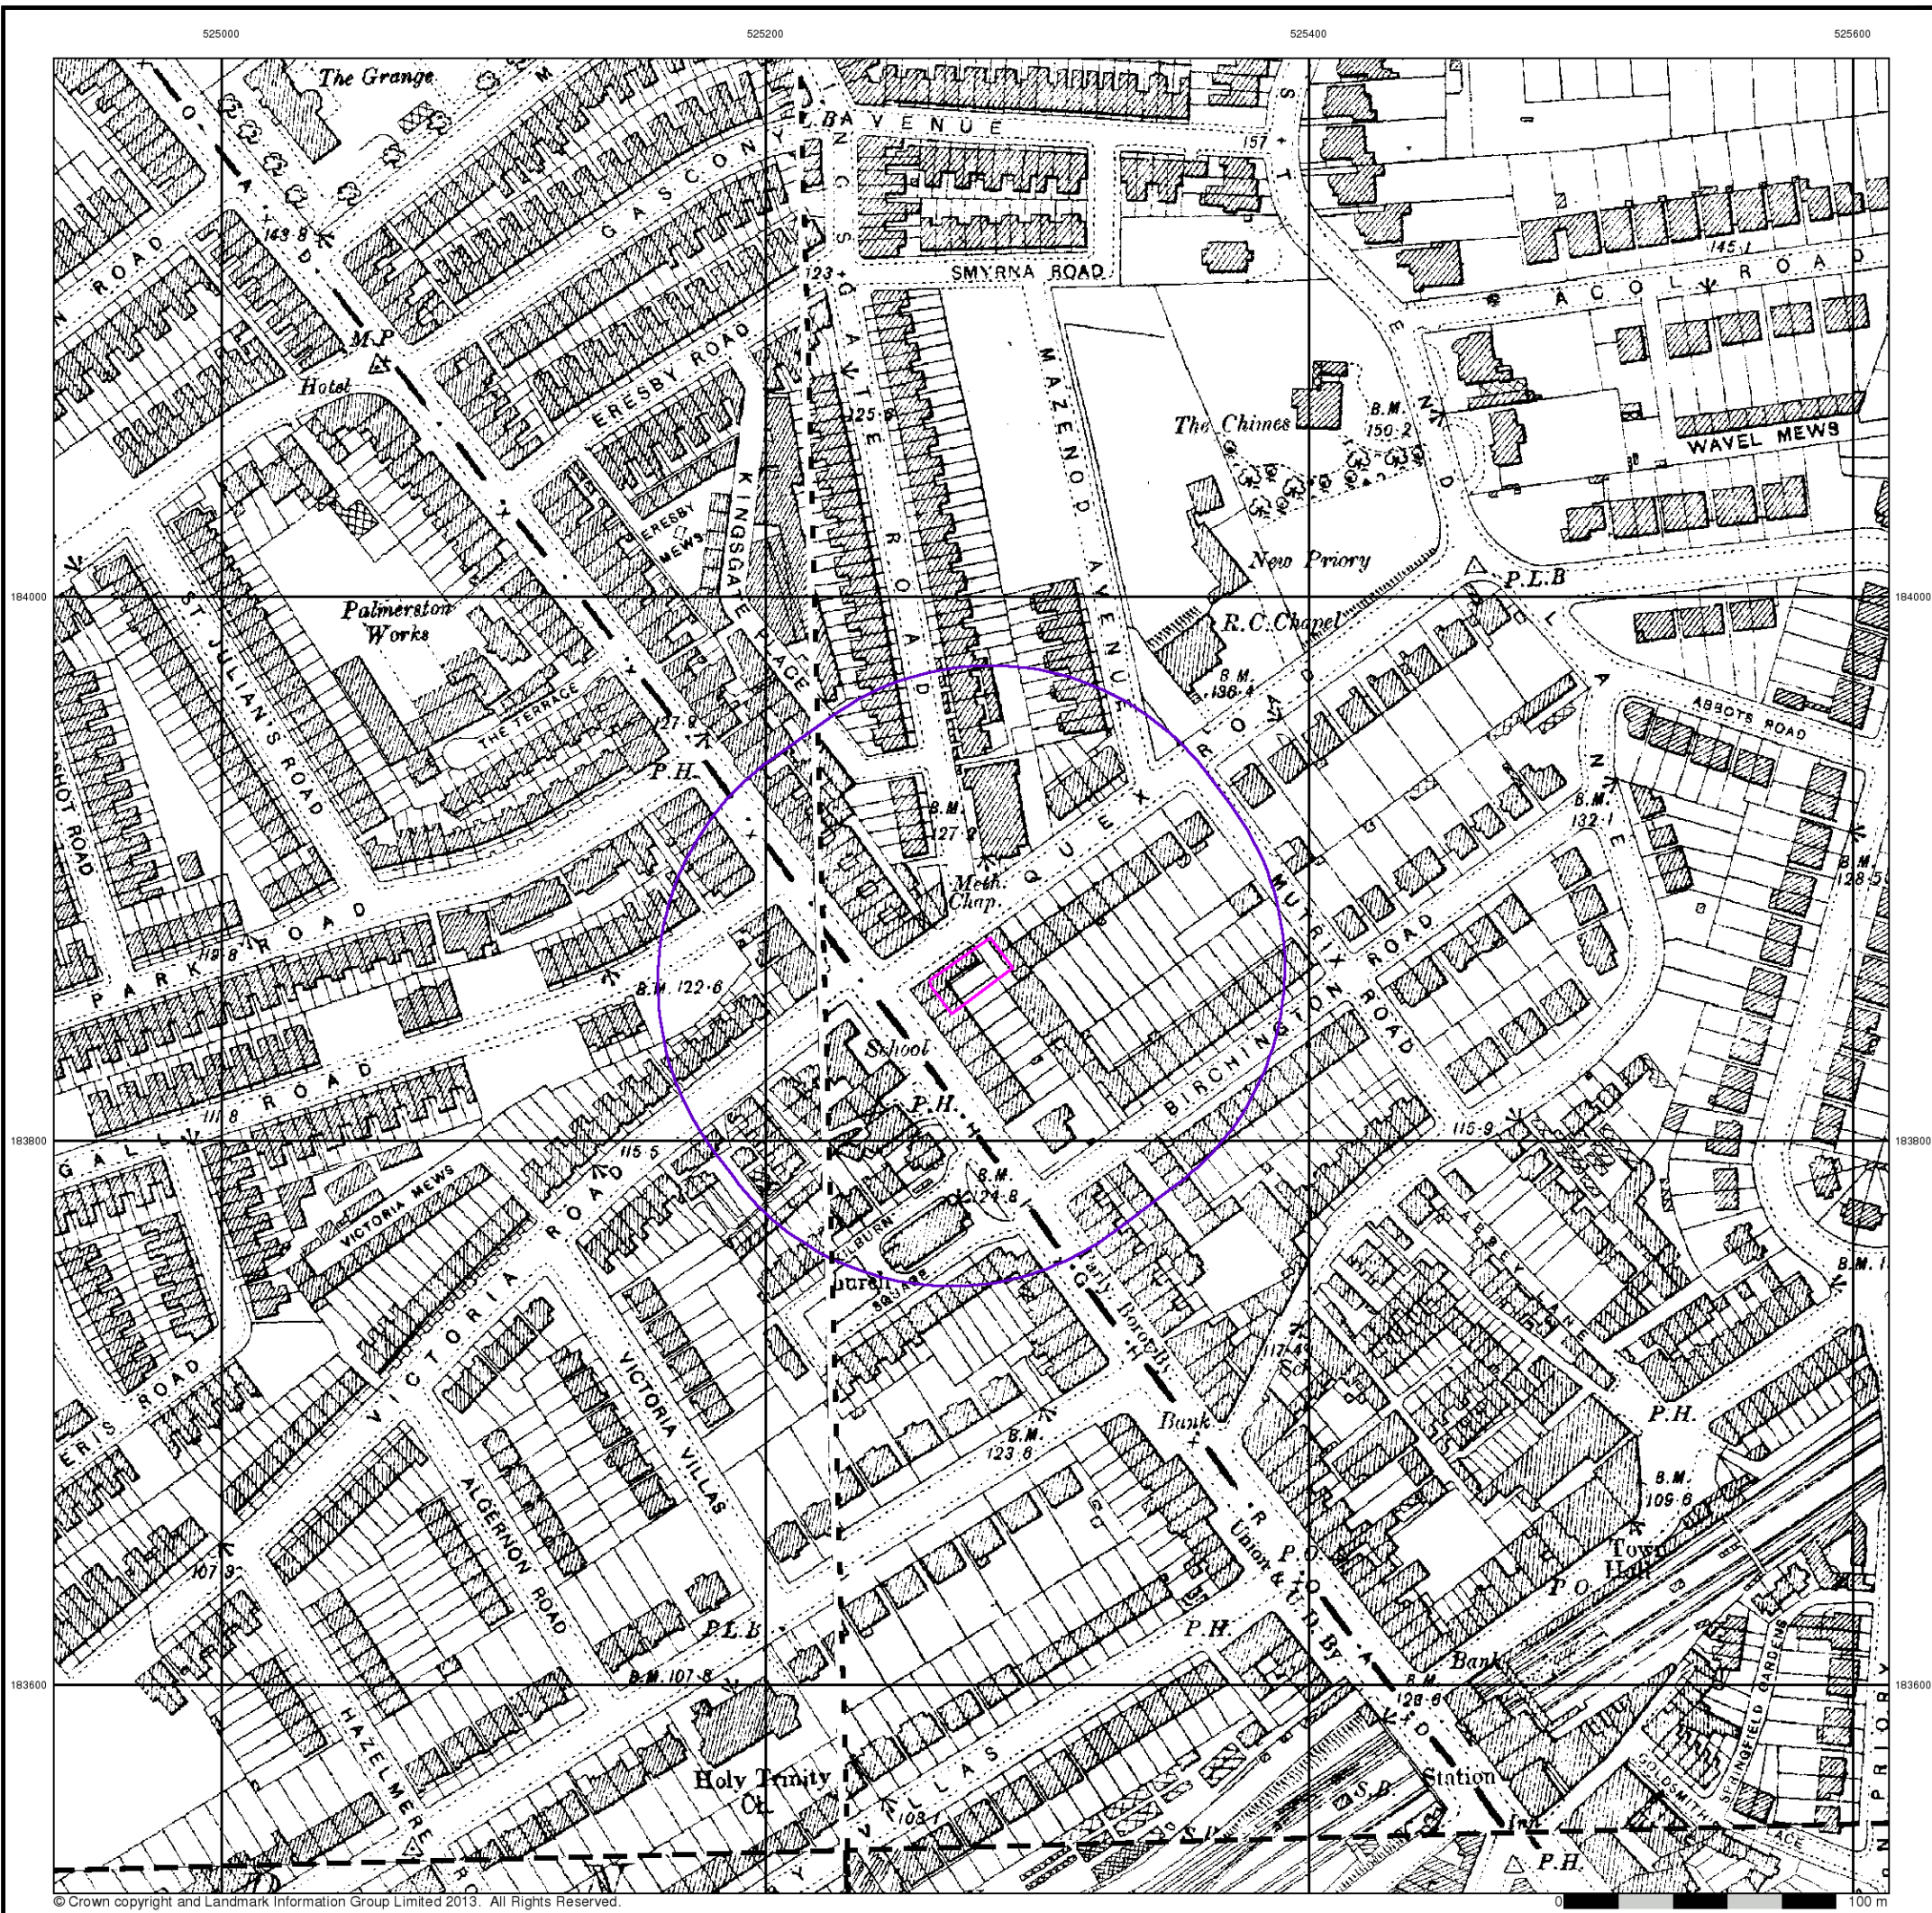

Site Details

122-126 Kilburn High Road, LONDON, NW6 4HY