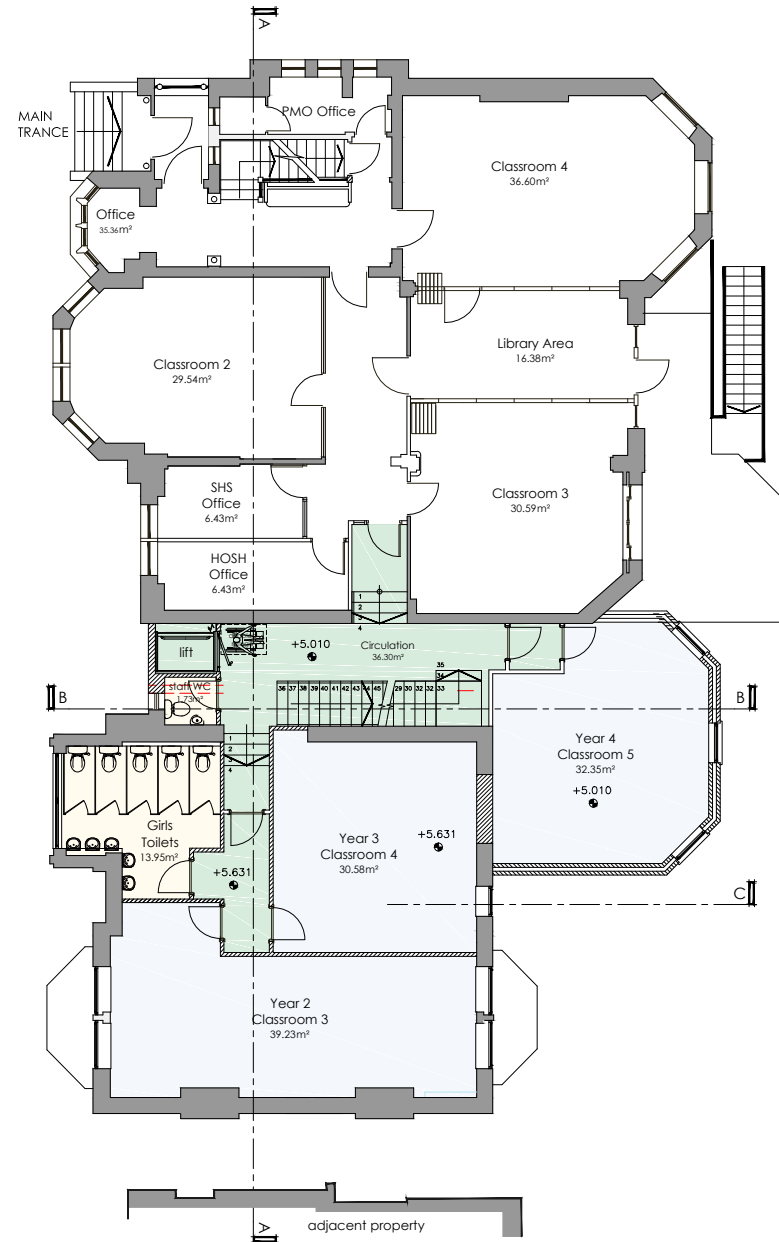

proposed basement floor

proposed ground floor

proposed first floor

18.12.14	CREATED & ISSUED	JCH	dp
date	description	dm	chk

project
 1 & 3 Arkwright Road
 Hampstead
 London
 NW3

drawing title
 proposed
 basement, ground &
 first floor plans

drawn by JCH	date Dec '14	checked dp
job no. 2001309	drawing no. A200	revision

scale
 1:100 @ A1 or 1:200 @ A3