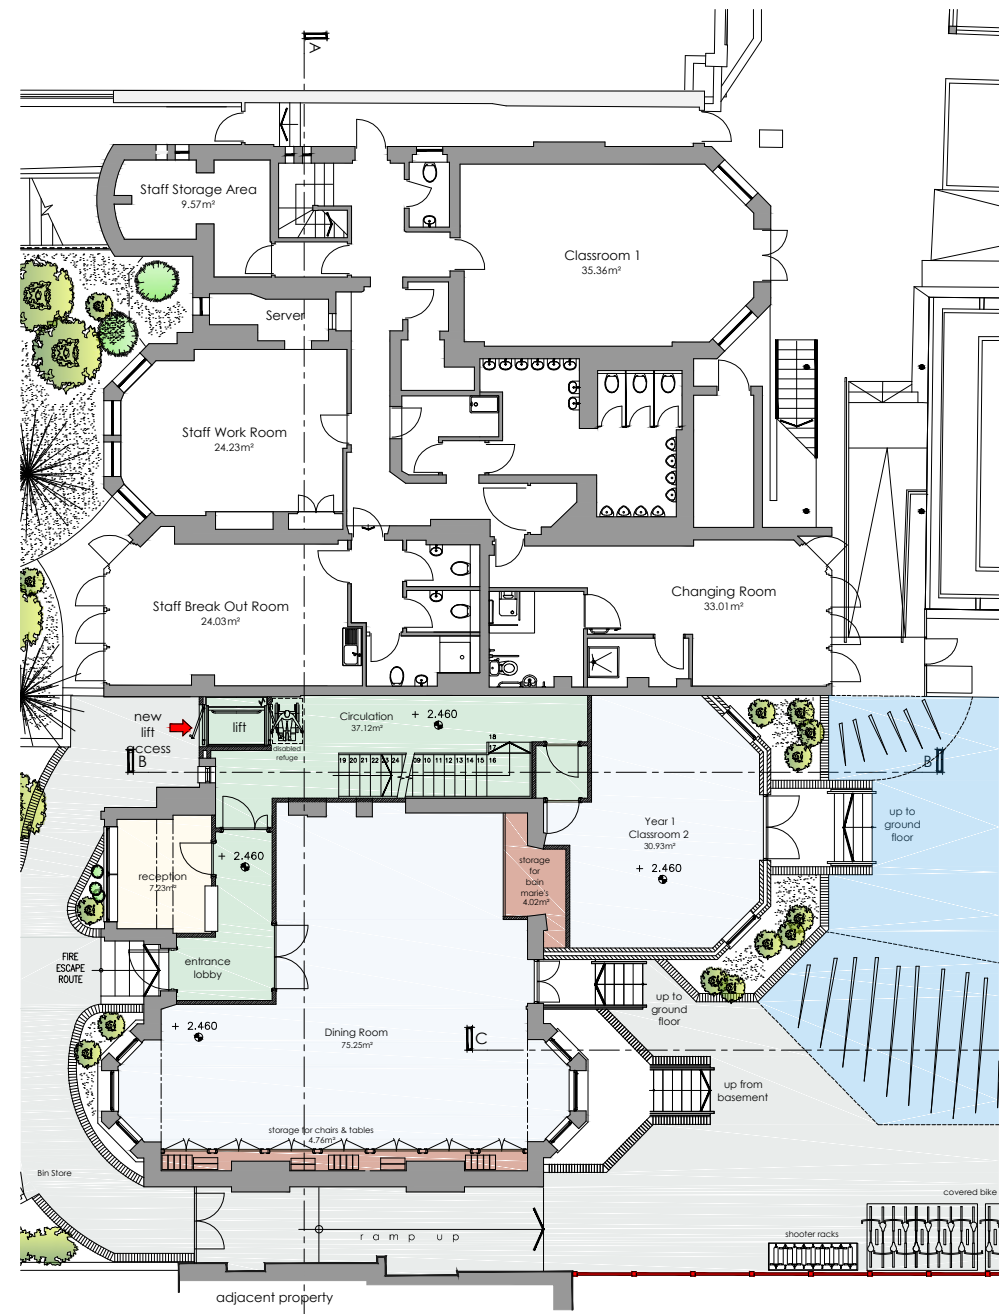

proposed basement floor

proposed ground floor

proposed first floor

18.12.14	CREATED & ISSUED	JCH	dp
date	description	dm	chk

project
 1 & 3 Arkwright Road
 Hampstead
 London
 NW3

drawing title
 proposed
 basement, ground &
 first floor plans

drawn by JCH	date Dec '14	checked dp
job no. 2001309	drawing no. A200	revision

scale
 1:100 @ A1 or 1:200 @ A3