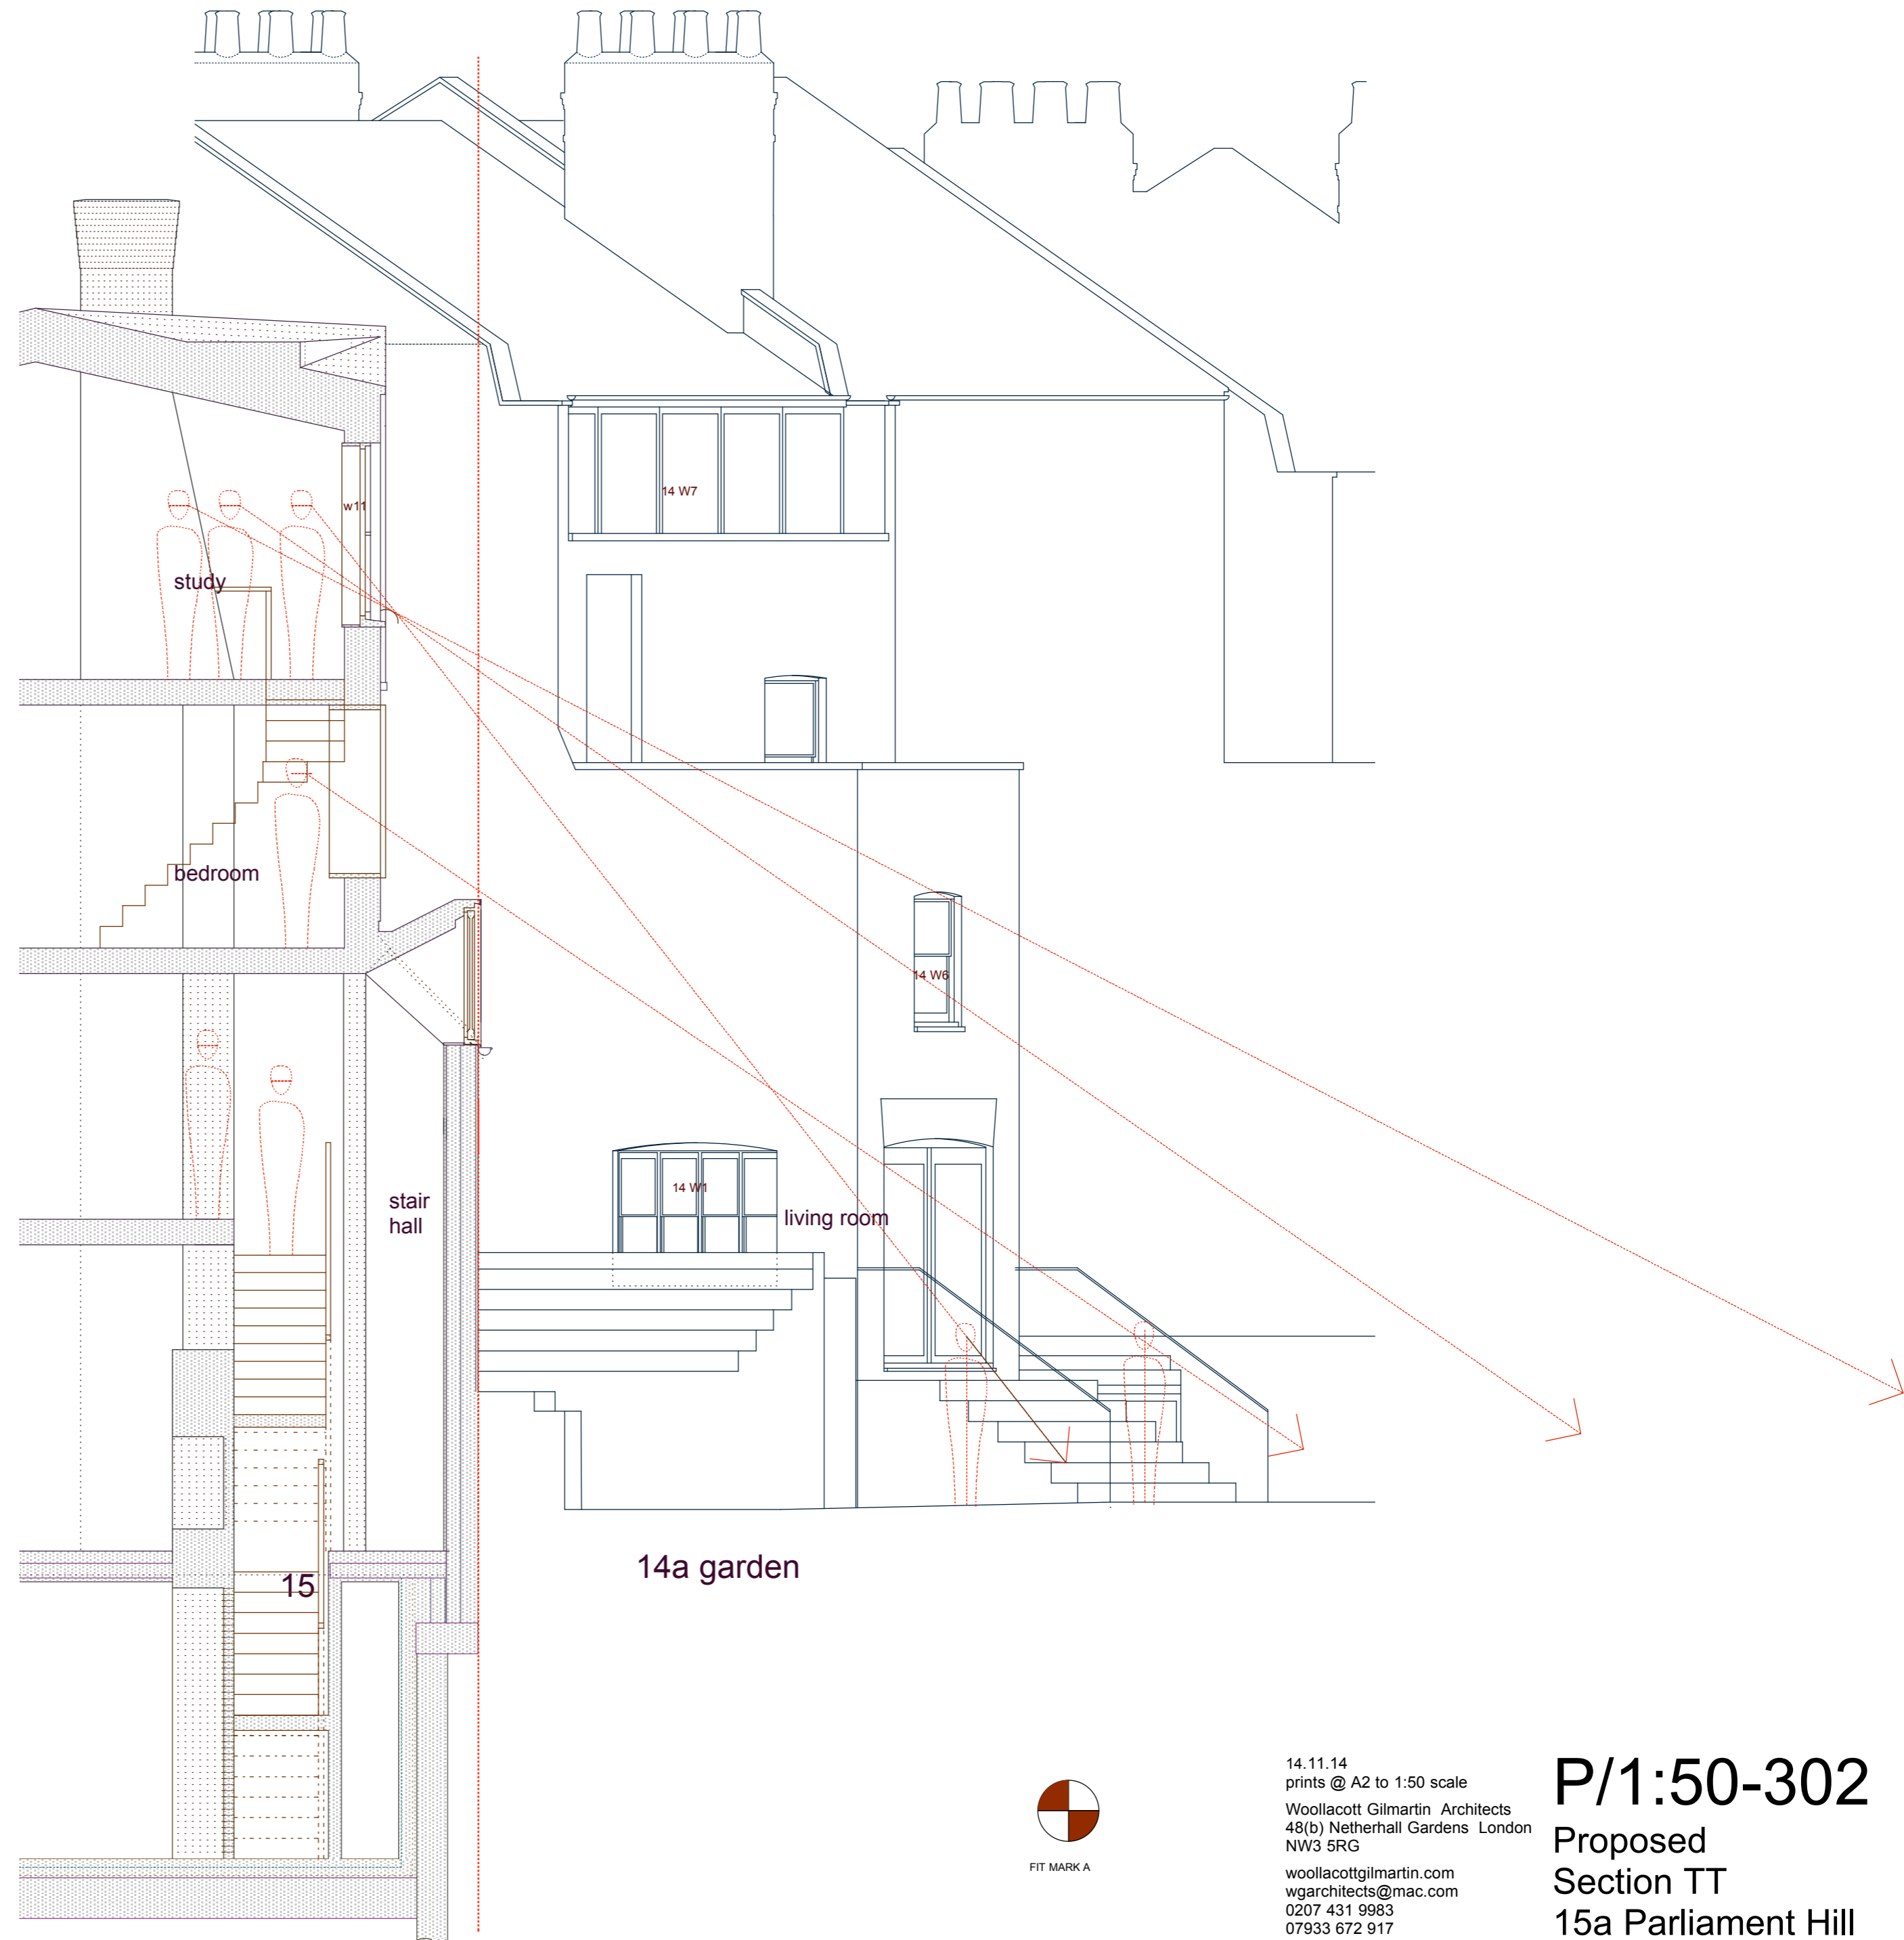

TT

section T

FIT MARK A

14.11.14
prints @ A2 to 1:50 scale
Woollacott Gilmartin Architects
48(b) Netherhall Gardens London
NW3 5RG
woollacottgilmartin.com
wgarchitects@mac.com
0207 431 9983
07933 672 917

P/1:50-302
Proposed
Section TT
15a Parliament Hill