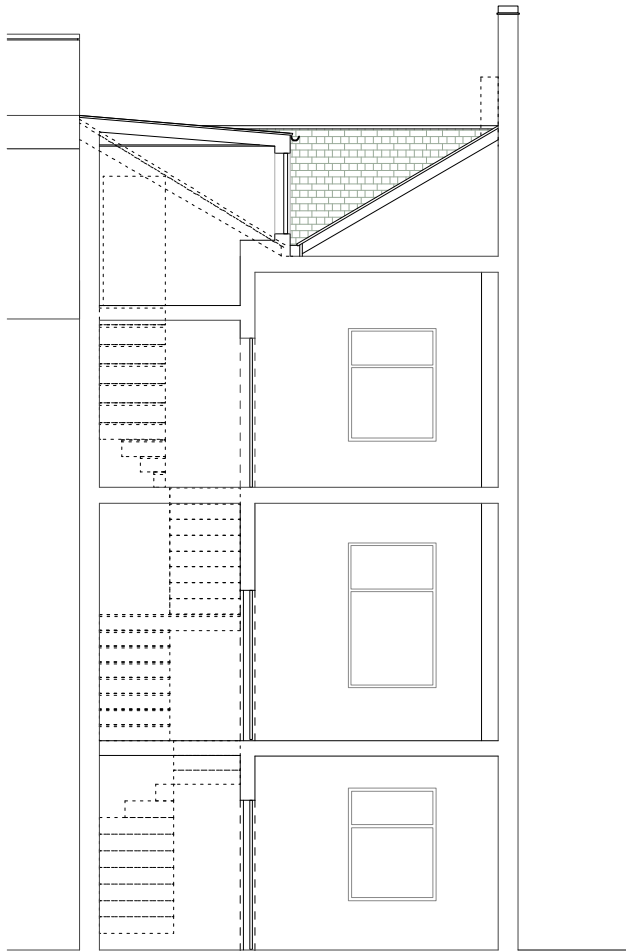

Section AA

Niveda Realty

Address: Berkeley Square House,
Berkeley Square, Mayfair, London,
W1J 6BD, UK

Tel: 0207 887 6274
E-mail: realty@niveda.com
Website: www.niveda.com

Project:		LYME TERRACE	REVISION	DATE	Note:
existing section aa					
Drawing No:		EX05			
Scale:	Drawn				
1:100	SURI				

Section BB

Section BB

Front Elevation

Section BB

Niveda Realty

Address: Berkeley Square House,
Berkeley Square, Mayfair, London,
W1J 6BD, UK

Tel: 0207 887 6274
E-mail: realty@niveda.com
Website: www.niveda.com

Project:		REVISION	DATE	Note:
LYME TERRACE				
existing Section and Elevation				
Drawing No:				
EX06				
Scale:	Drawn			
1:100	SURI			