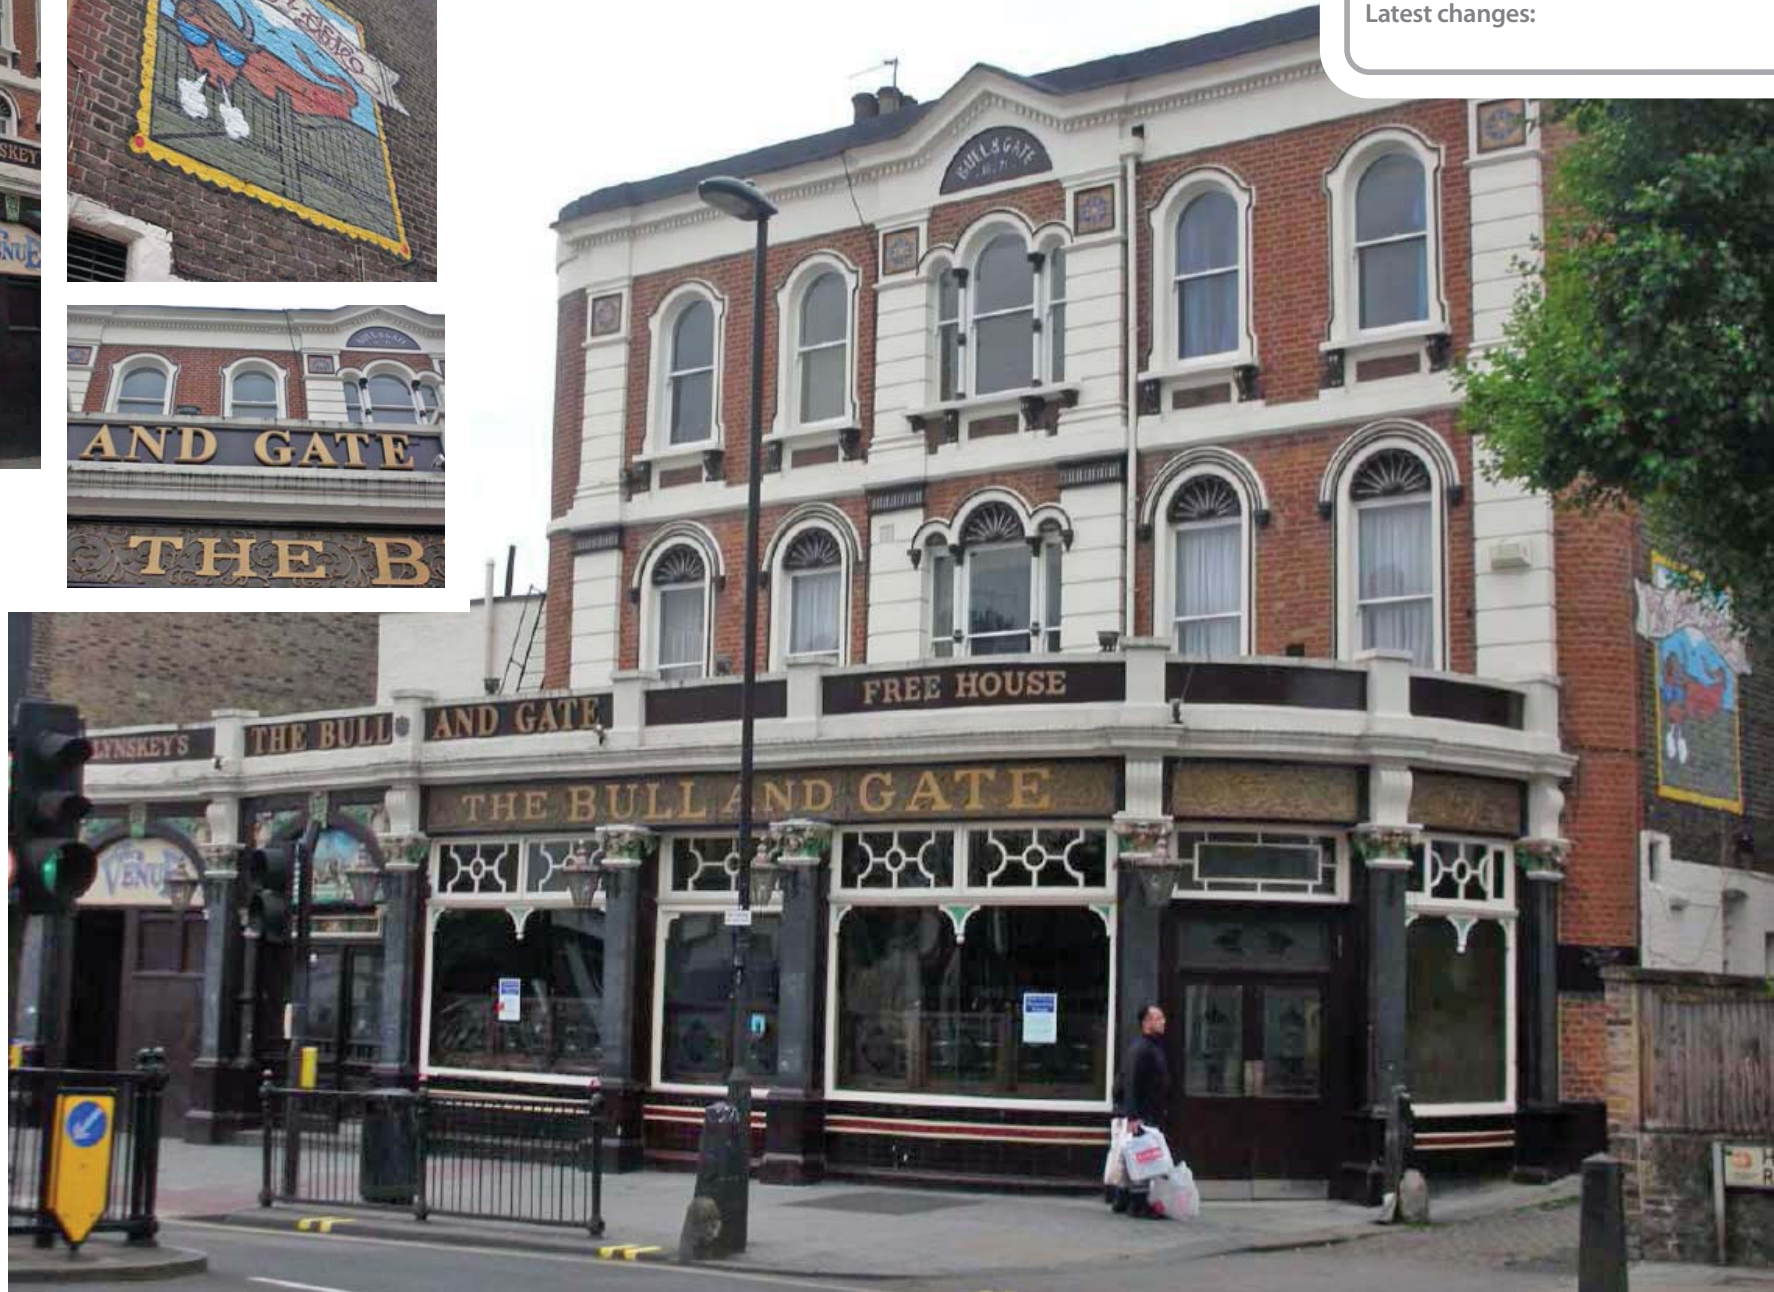

**BULL & GATE** NW5 2TJ  
Existing 1/1 – Issued : 02.02.15  
Latest changes:

**BULL & GATE** NW5 2TJ  
 Proposed 1/1 – Issued : 02.02.15  
 Latest changes:

Sign Type:	Ref.	Qty.
Small Wall Swing Sign	(A2)	x1
Standard Entrance Plaque	(E1)	x1
Restored Fascias	(I)	x8
New Spotlights	(O1)	x2
New Plain Lantern Lenses	(O4)	x6 Sets
Fret Cut 225 Gold Letters	(R)	x1 Set
Sign Written Gilded Letters	(V)	x1 Set

**Notes:** *Grade II Listed*

- Remove 'Venue' lettering above l/h door, retain painted pictorial above r/h door, restore parapet wall masonry & repaint to match surrounding colour.
- Remove pink swing sign & r/h wall mural.
- New swing sign to be fixed to bespoke balcony mounted post.