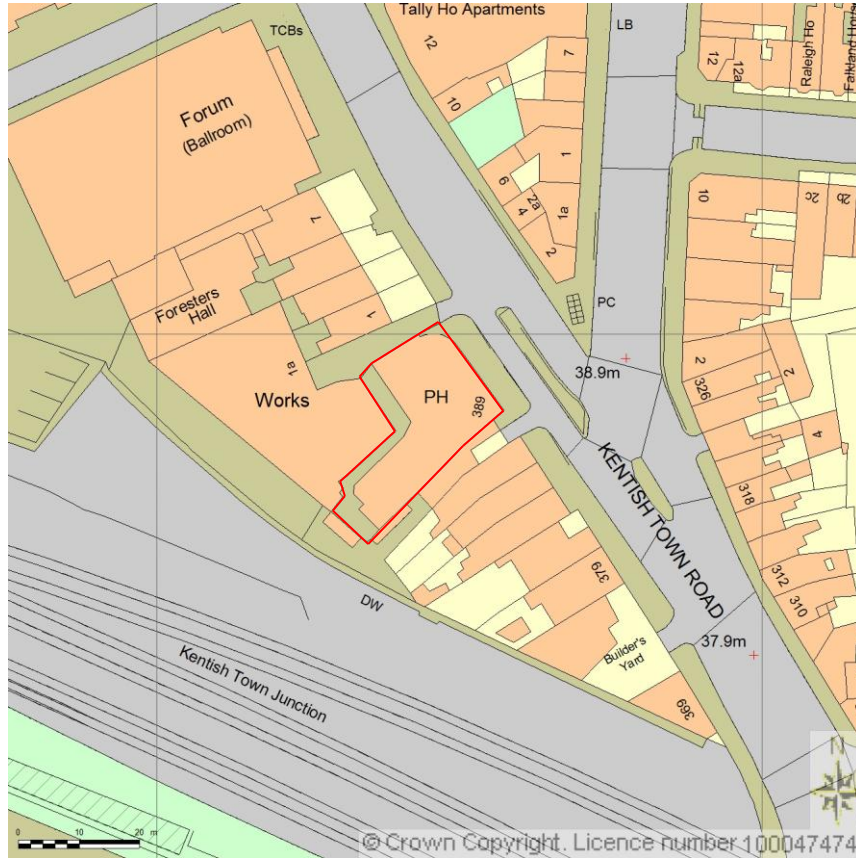

SITE LOCATION PLAN  
AREA 2 HA  
SCALE 1:1250 on A4

CENTRE COORDINATES: 528946, 185284

Supplied by Streetwise Maps Ltd  
[www.streetwise.net](http://www.streetwise.net)  
Licence No: 100047474  
19/12/2013 13:59