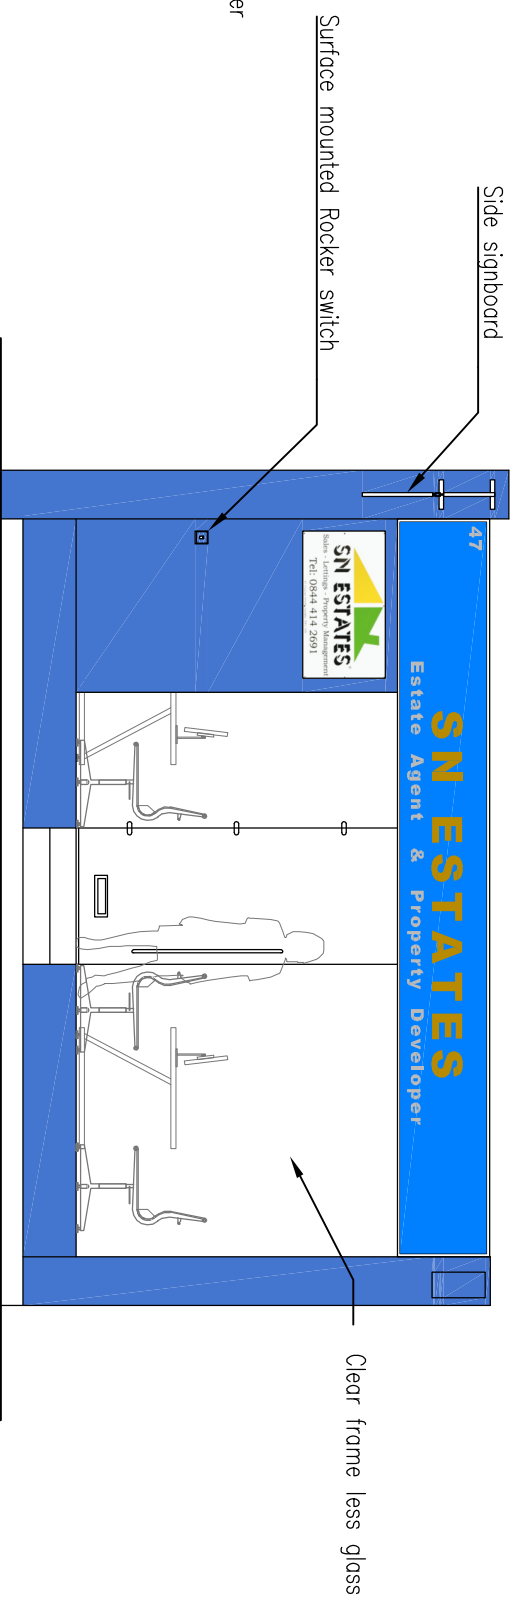

EXISTING SHOP FRONT

PROPOSED SHOP FRONT

D FORM ARCHITECTURE
M.- 078 2432 6055
www.dformarchitecture.co.uk

ORIGINATOR

CLIENT
SN Estates
47 Chalton Street
London
NW1 1HY

PROJECT TITLE
Installation of new shop front at 47 Chalton Street, NW1 1HY

DRAWING TITLE
Existing and Proposed
Elevation

DRAWN BY:	Amwar	CHECKED BY:	Amwar
SCALE	1:50 @ A3	DRAWING STATUS	Planning
DATE	Nov'14	DRAWING NO:	03-017
		REV:	