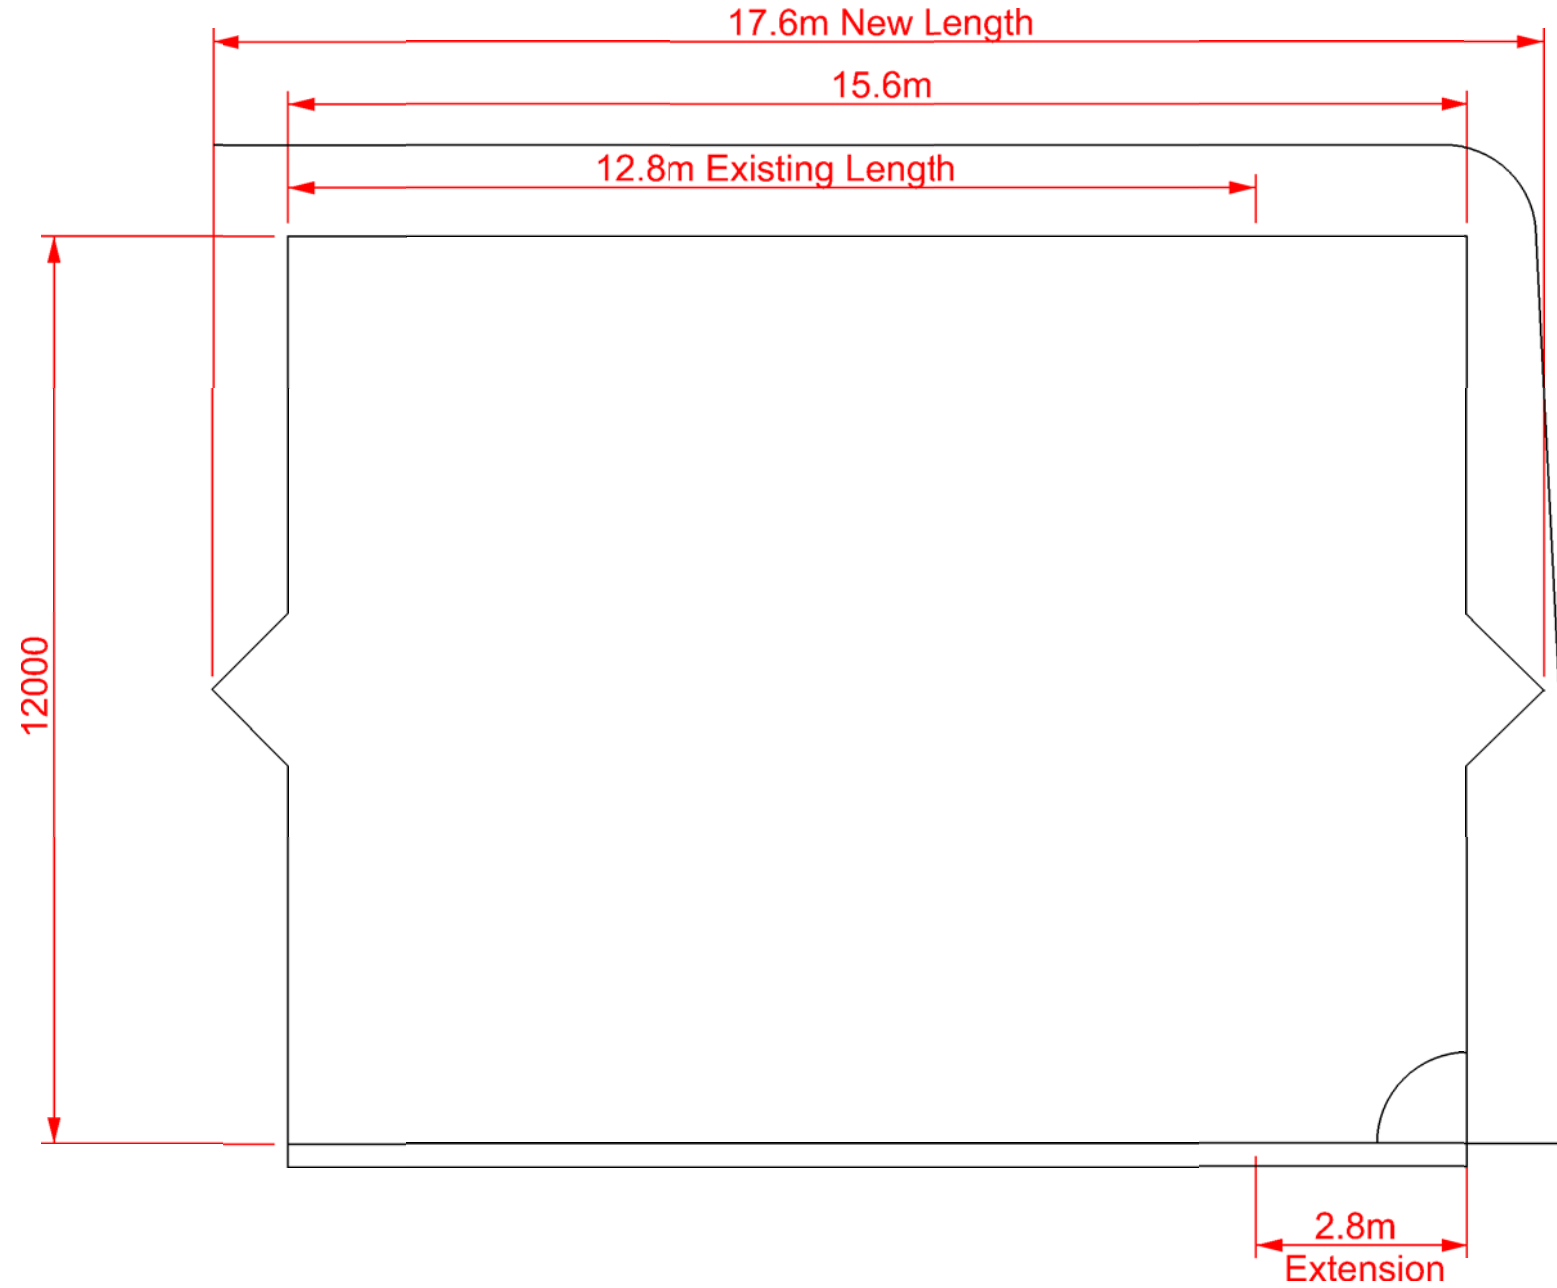

Top View

CONFIDENTIAL ©

This drawing and the copyright therein are the property of Park Leisure (UK) Ltd . This drawing must not be used, copied or otherwise duplicated without prior written permission of Park Leisure (UK) Ltd and no articles must be manufactured in accordance with this drawing or used other than permitted by Park Leisure (UK) Ltd.

ISSUE	DATE	MODIFICATION	REV BY
-	--/--	-	--

DO NOT SCALE FROM THIS DRAWING

SCALE	DATE	DRAWN BY	APPROVED BY
1:100	25/09/14	SR	PH

Park Leisure (UK) Ltd

Pivington Mill, Pluckley, Kent TN27 0PG
Tel : 01233 840 141 Fax : 01233 840 202
e-mail: enquires@parkleisure.com www.parkleisure.com

TITLE
-

DRW NO.	FILENAME
-	- Templer House - MUGA Plan