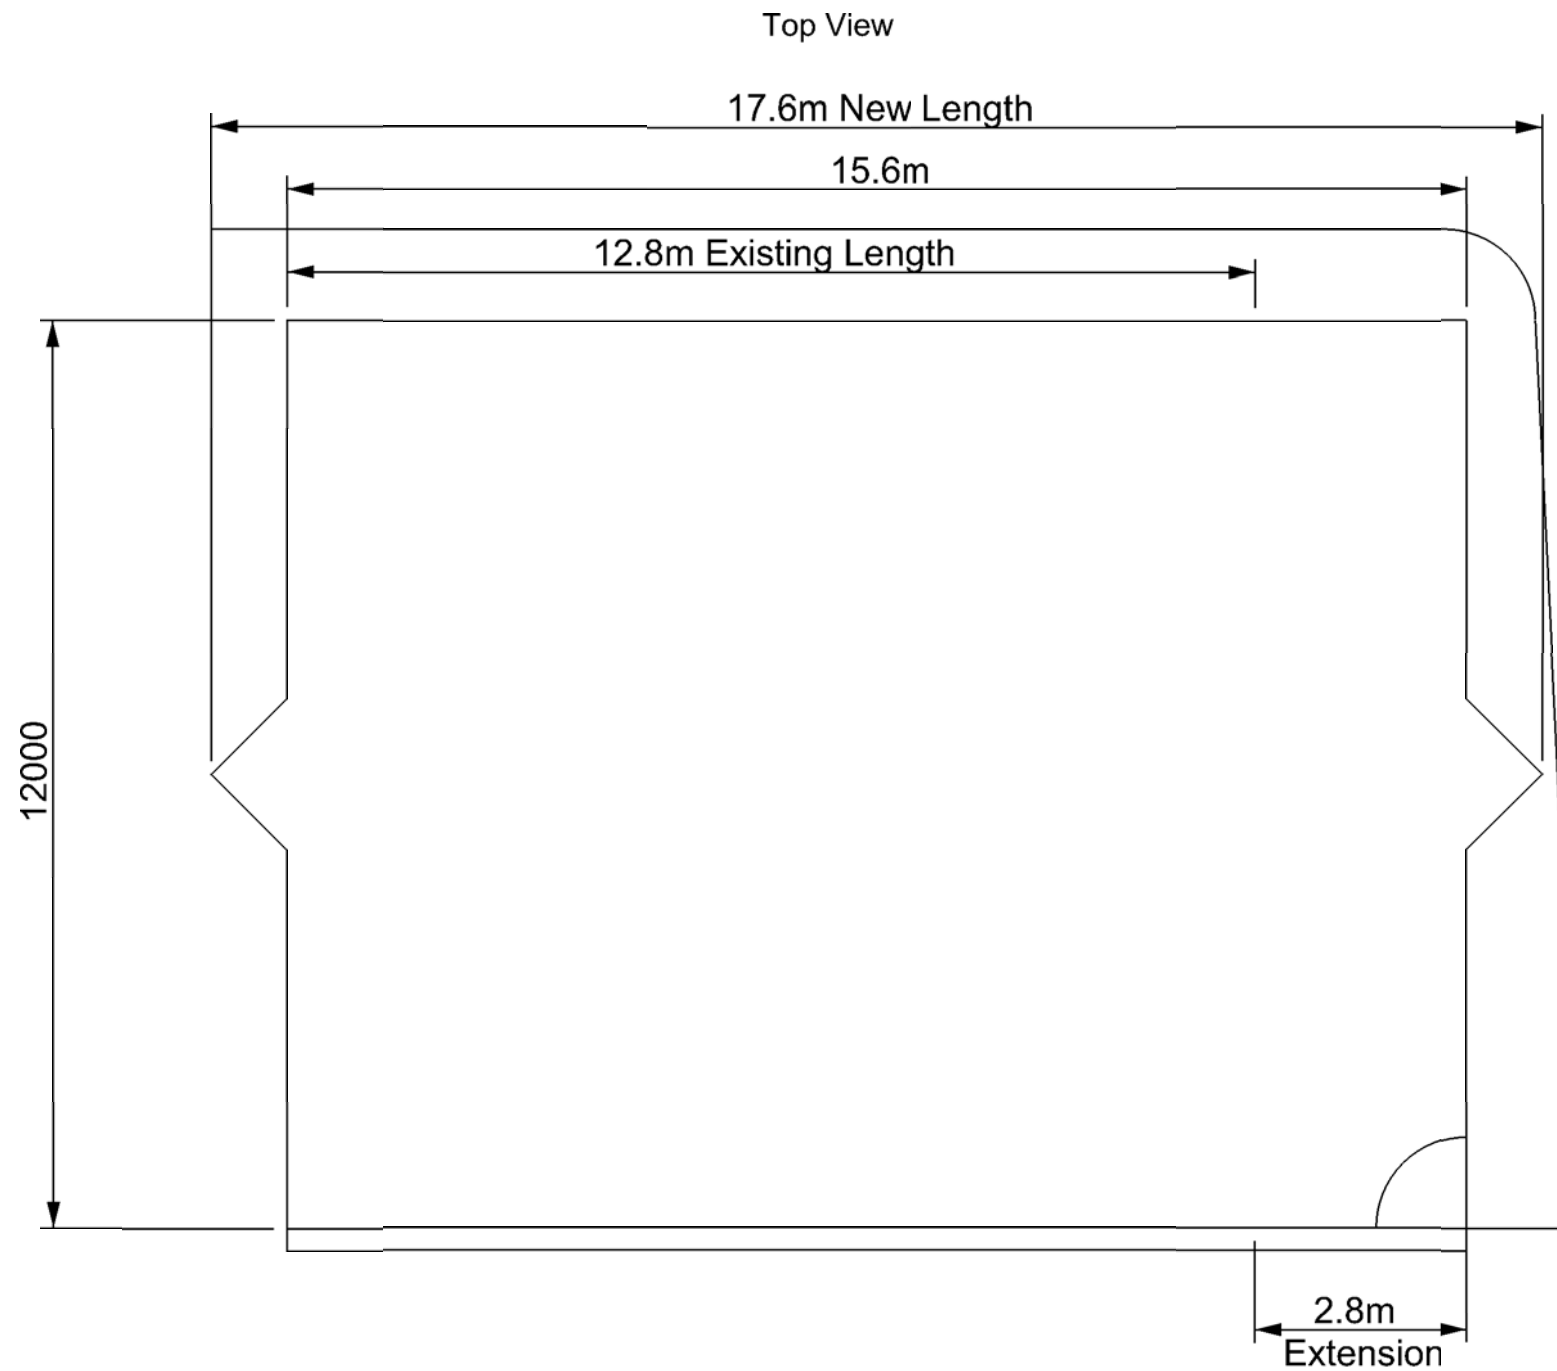

Scale 1:100 at A3

CONFIDENTIAL ©

This drawing and the copyright therein are the property of Park Leisure (UK) Ltd . This drawing must not be used, copied or otherwise duplicated without prior written permission of Park Leisure (UK) Ltd and no articles must be manufactured in accordance with this drawing or used other than permitted by Park Leisure (UK) Ltd.

ISSUE	DATE	MODIFICATION	REV BY
-	--/--	-	--

DO NOT SCALE FROM THIS DRAWING

SCALE	DATE	DRAWN BY	APPROVED BY
1:100	25/09/14	SR	PH

Park Leisure (UK) Ltd

Pivington Mill, Pluckley, Kent TN27 0PG
Tel : 01233 840 141 Fax : 01233 840 202
e-mail: enquires@parkleisure.com www.parkleisure.com

TITLE
-

DRW NO.	FILENAME
-	- Templer House - MUGA Plan