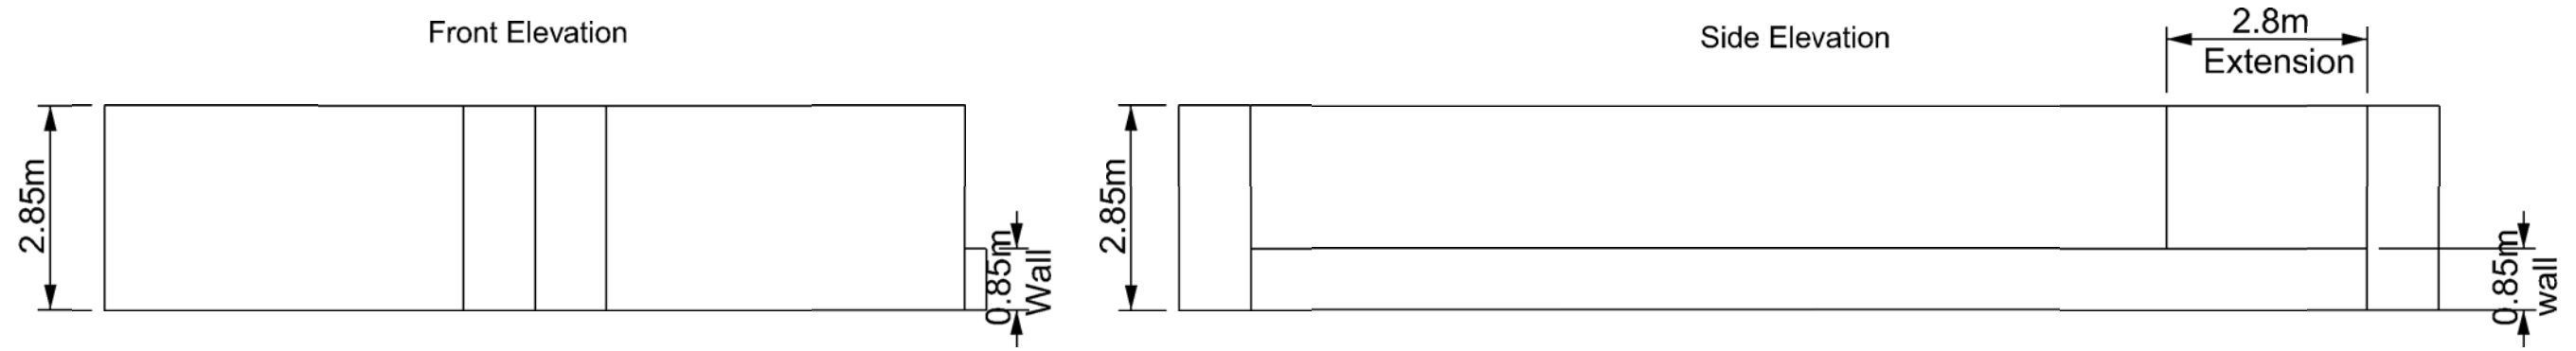

Scale 1:100 at A3

CONFIDENTIAL ©

This drawing and the copyright therein are the property of Park Leisure (UK) Ltd . This drawing must not be used, copied or otherwise duplicated without prior written permission of Park Leisure (UK) Ltd and no articles must be manufactured in accordance with this drawing or used other than permitted by Park Leisure (UK) Ltd.

ISSUE	DATE	MODIFICATION	REV BY
-	--/--	-	--

DO NOT SCALE FROM THIS DRAWING

SCALE	DATE	DRAWN BY	APPROVED BY
1:100	25/09/14	SR	PH

Park Leisure (UK) Ltd

Pivington Mill, Pluckley, Kent TN27 0PG
Tel : 01233 840 141 Fax : 01233 840 202
e-mail: enquires@parkleisure.com www.parkleisure.com

TITLE
-

DRW NO.	FILENAME
-	- Templer House - MUGA Plan