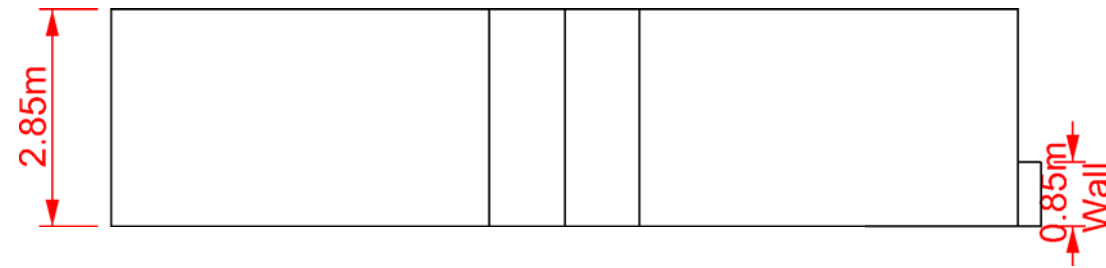

Front Elevation

CONFIDENTIAL ©

This drawing and the copyright therein are the property of Park Leisure (UK) Ltd . This drawing must not be used, copied or otherwise duplicated without prior written permission of Park Leisure (UK) Ltd and no articles must be manufactured in accordance with this drawing or used other than permitted by Park Leisure (UK) Ltd.

ISSUE	DATE	MODIFICATION	REV BY
-	--/--	-	--

DO NOT SCALE FROM THIS DRAWING

SCALE	DATE	DRAWN BY	APPROVED BY
1:100	25/09/14	SR	PH

Park Leisure (UK) Ltd

Pivington Mill, Pluckley, Kent TN27 0PG
Tel : 01233 840 141 Fax : 01233 840 202
e-mail: enquires@parkleisure.com www.parkleisure.com

TITLE
-

DRW NO. FILENAME
- - Templar House - MUGA Plan