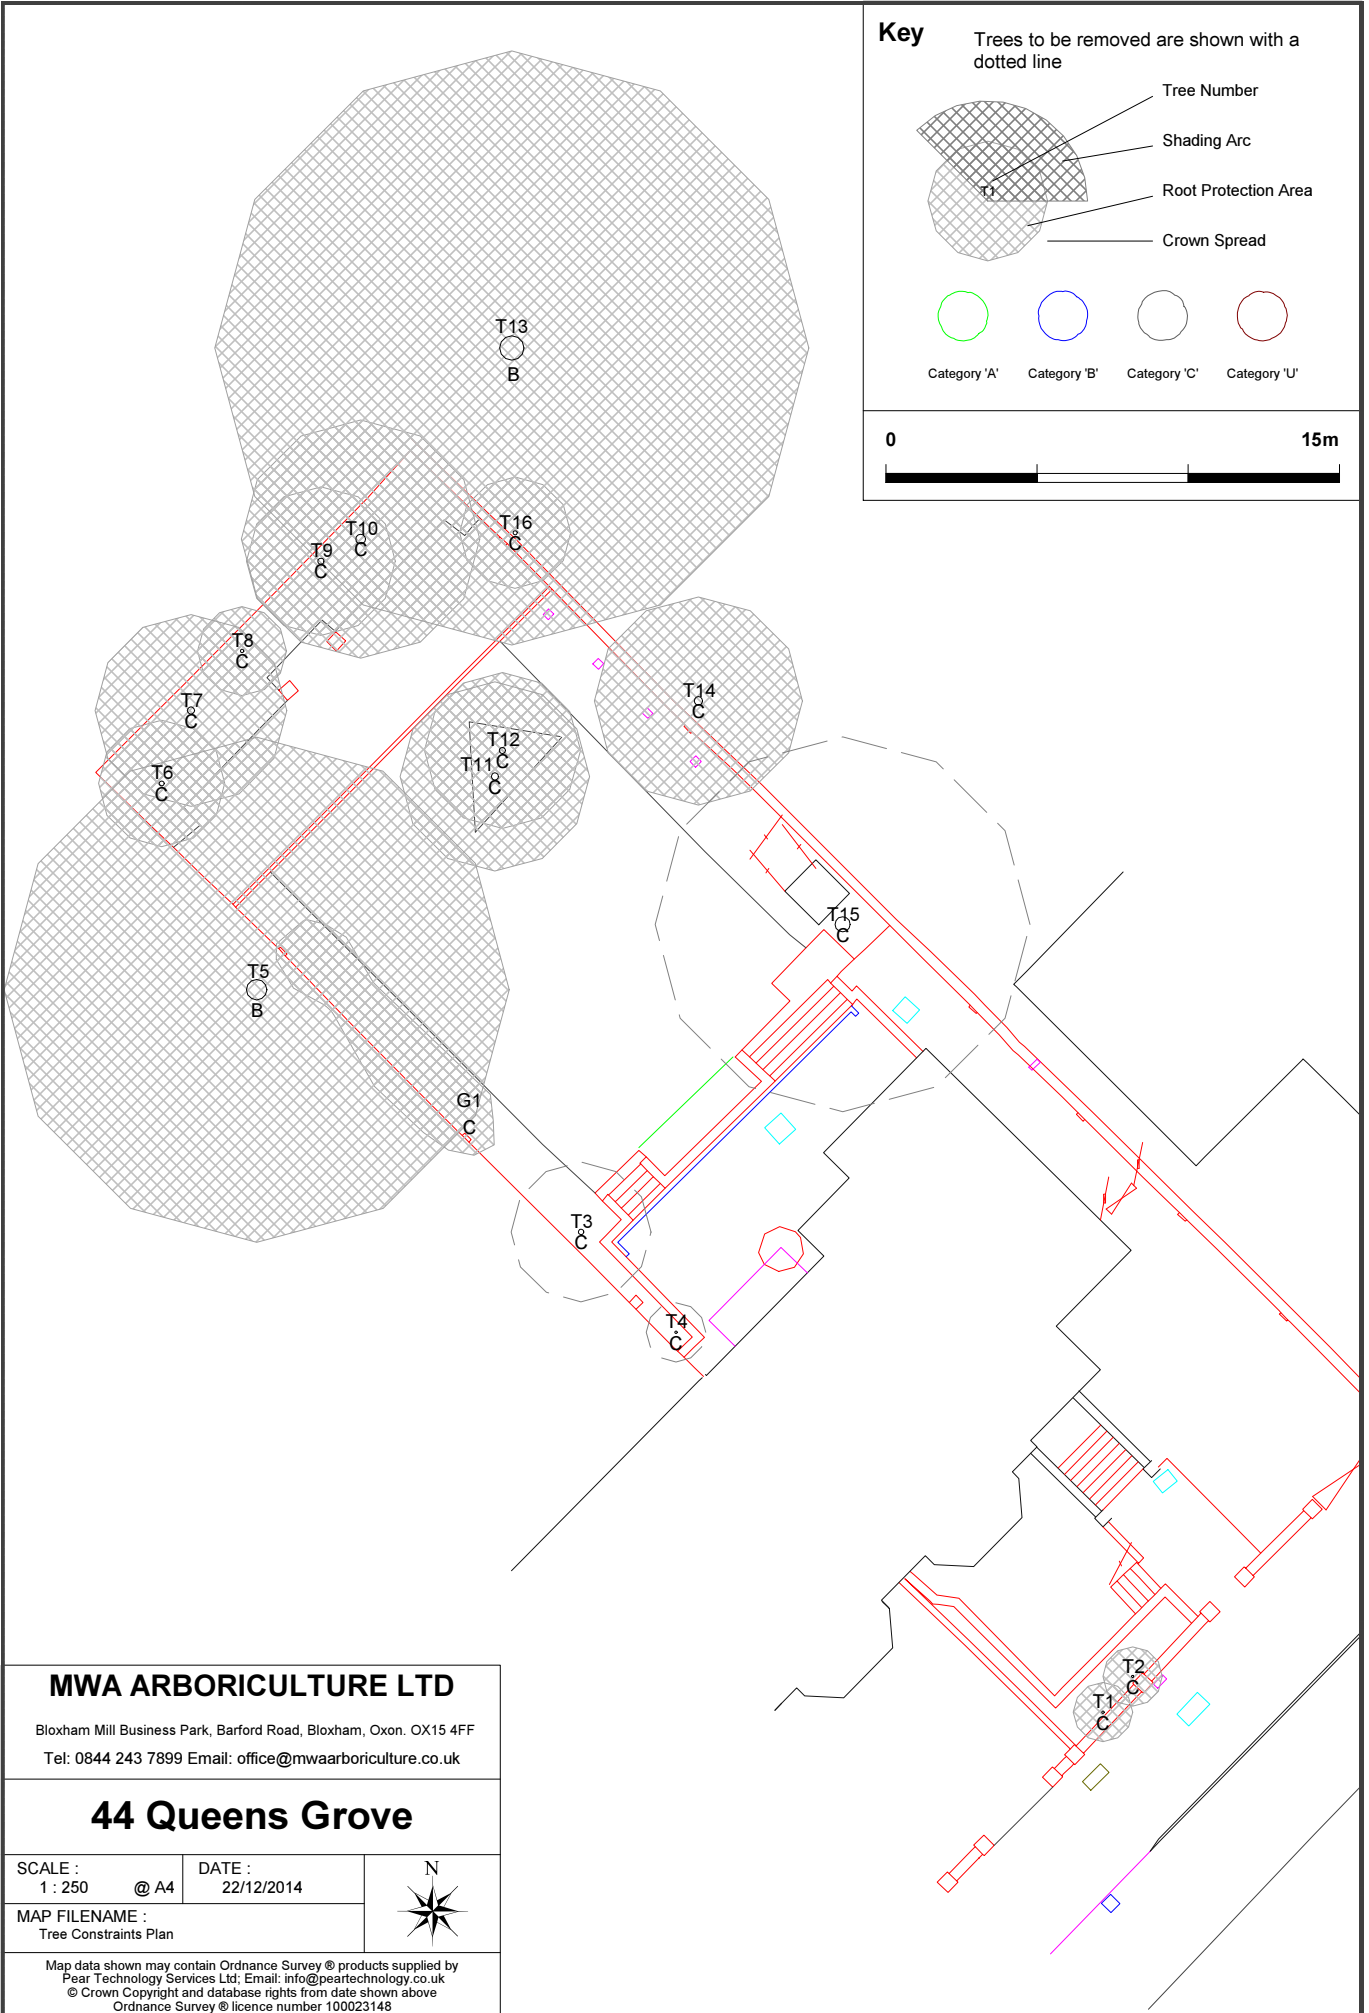

Key

Trees to be removed are shown with a dotted line

MWA ARBORICULTURE LTD

Bloxham Mill Business Park, Barford Road, Bloxham, Oxon. OX15 4FF
Tel: 0844 243 7899 Email: office@mwaarboriculture.co.uk

44 Queens Grove

SCALE : 1 : 250 @ A4 DATE : 22/12/2014

MAP FILENAME : Tree Constraints Plan