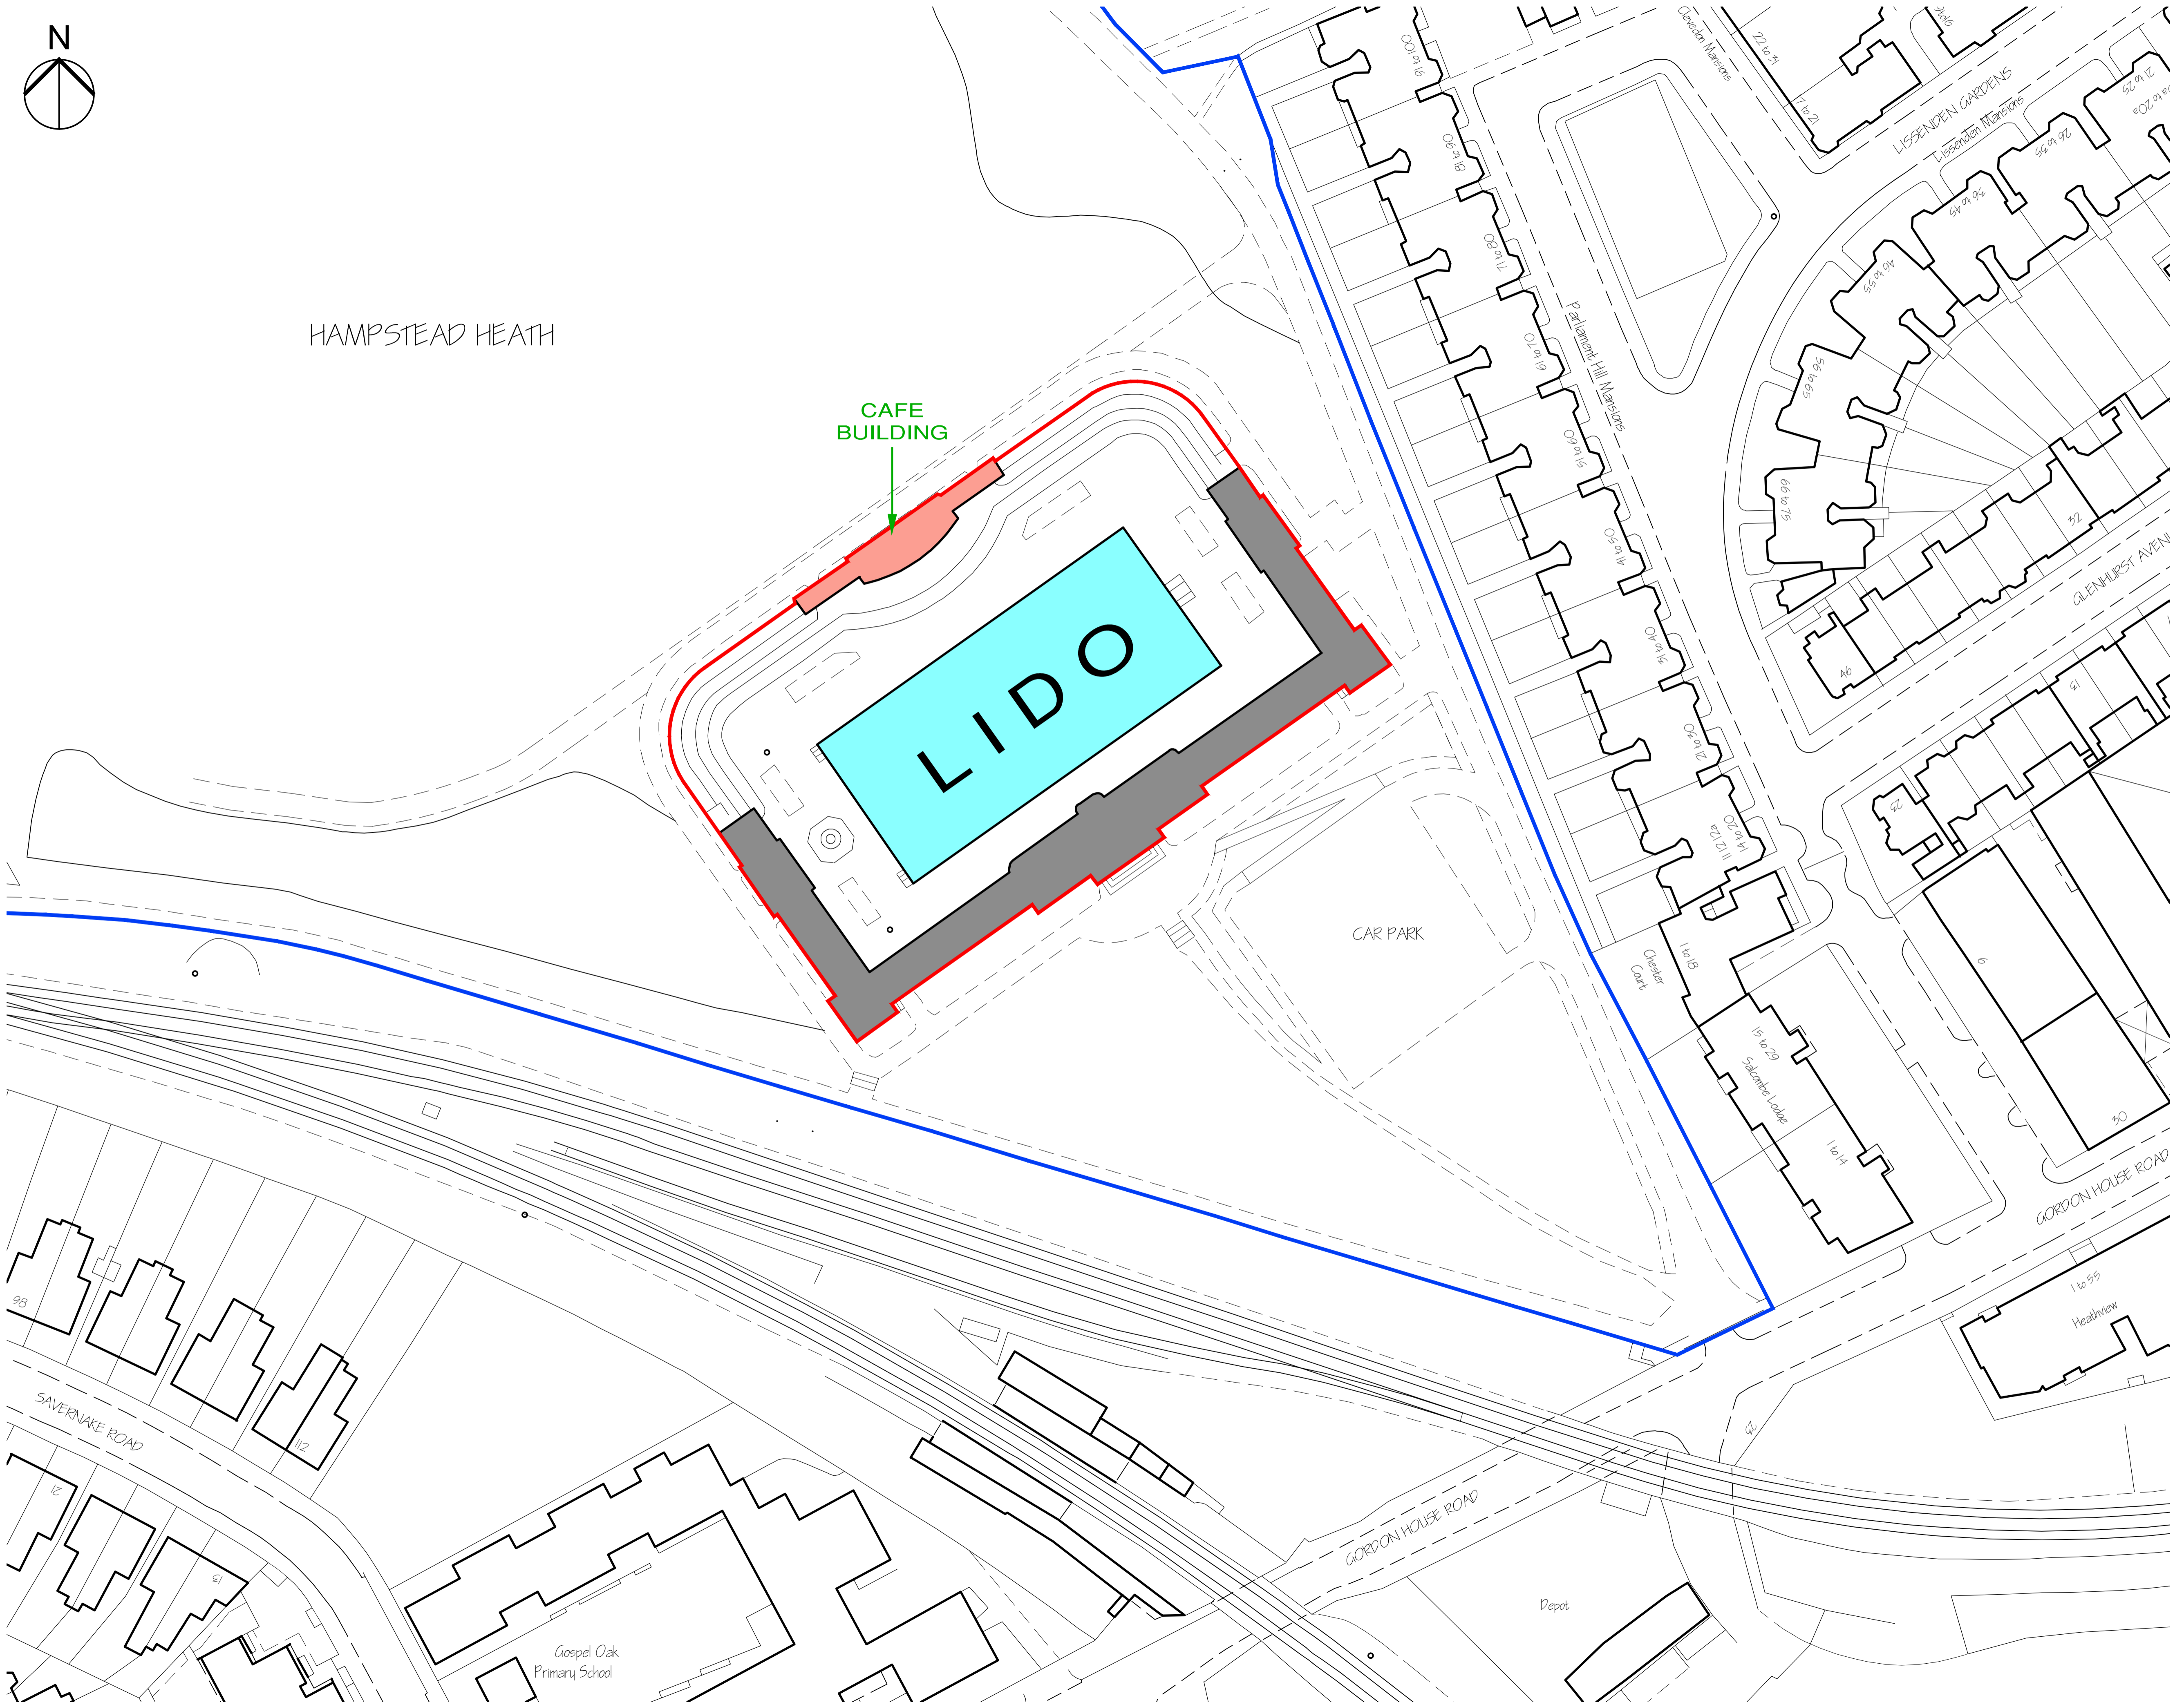

HAMPSTEAD HEATH

CAFE BUILDING

LIDO

CAR PARK

Notes
Do not scale. All dimensions to be checked on site.
Errors to be reported to supervising officer.

Rev	Drawn	Date

CITY OF LONDON
P.G.Bennett, MA (Cantab) FRICS
City Surveyor
CITY SURVEYOR'S DEPARTMENT
Property Projects Group:
Plans & Research Section

Project :
**PARLIAMENT HILL FIELDS LIDO
CAFE BUILDING MODIFICATIONS**

Drawing :
LOCATION PLAN

Scale at A1 : 1500	Drawn by : S.B.
Des : D.F.	App :
Date : DEC 2014	Pro code UPRN
Drawing No: 3-C-38432	
Revision	

18/12/2014 17:44:10 Baynes, Scott H:\Projects\New Structure\CAD\OPEN SPACES\Hampstead Heath\8 - Parliament Hill Fields\PHF - Lido - PROP CHANGES - B4_XREF_UPDATE\2014 - Repair Works\3 - Dec 2014\3-C-38432 - HH - Lido - Location Plan.dwg