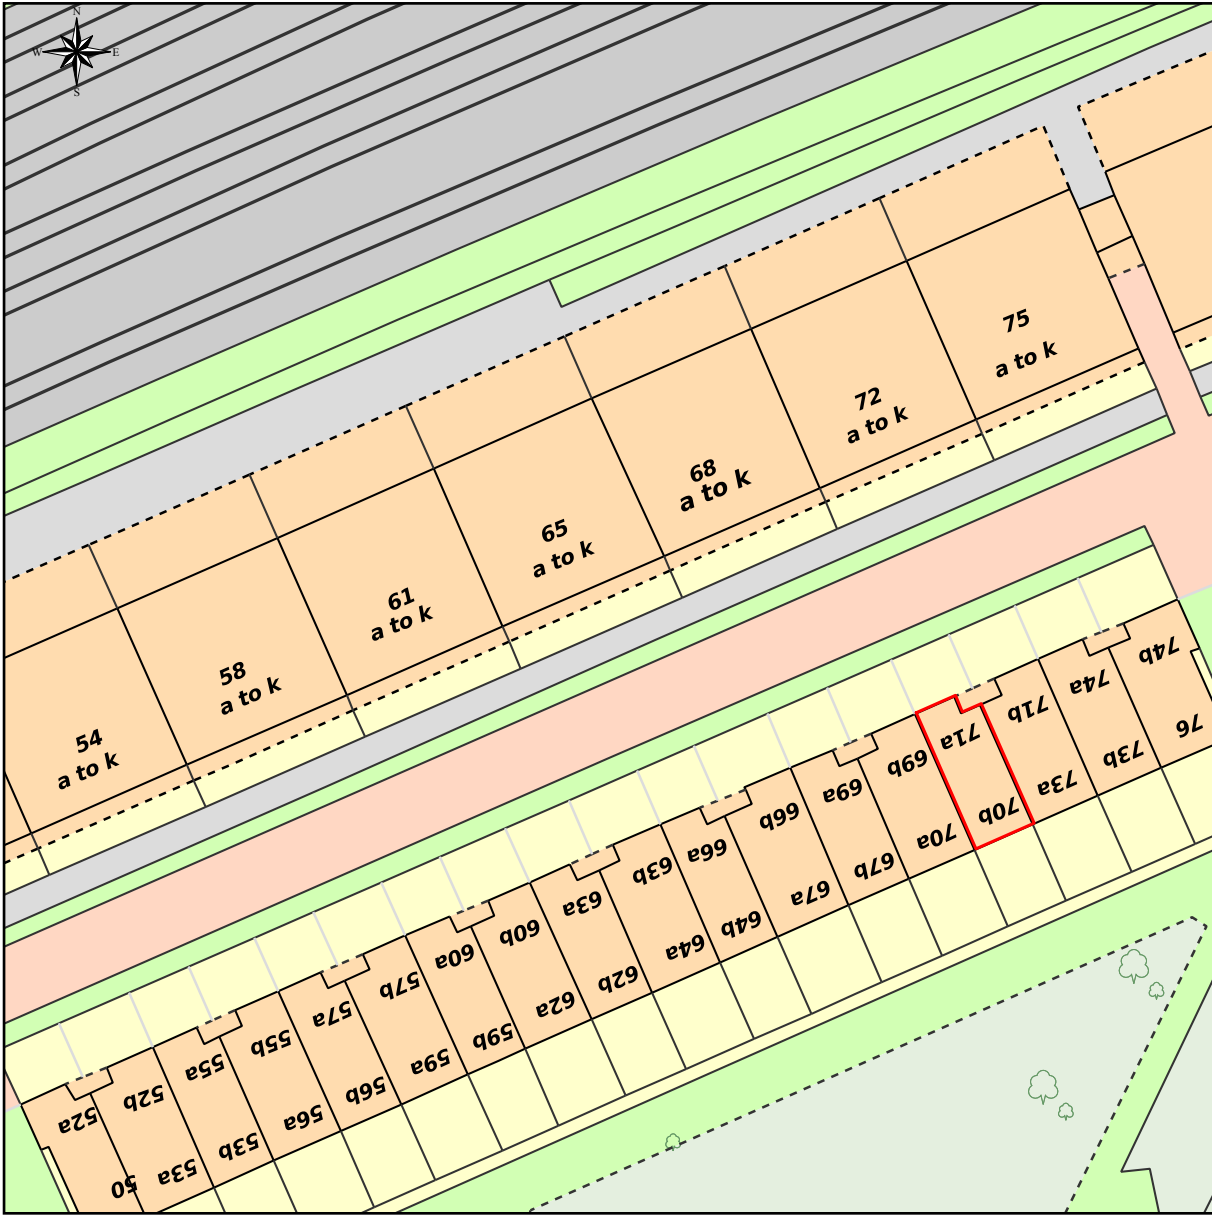

Site Plan/Block Plan #735302

This Plan includes the following Licensed Data: OS MasterMap Colour PDF Site Plan/Block Plan by the Ordnance Survey National Geographic Database and incorporating surveyed revision available at the date of production. Reproduction in whole or in part is prohibited without the prior permission of Ordnance Survey. The representation of a road, track or path is no evidence of a right of way. The representation of features, as lines is no evidence of a property boundary. © Crown copyright and database rights, 2014. Ordnance Survey 0100031673

0m 5m 10m 15m 20m 25m 30m 35m 40m

Scale: 1:500, paper size: A4

Site plan for 71a Rowley Way, London NW8 0SL