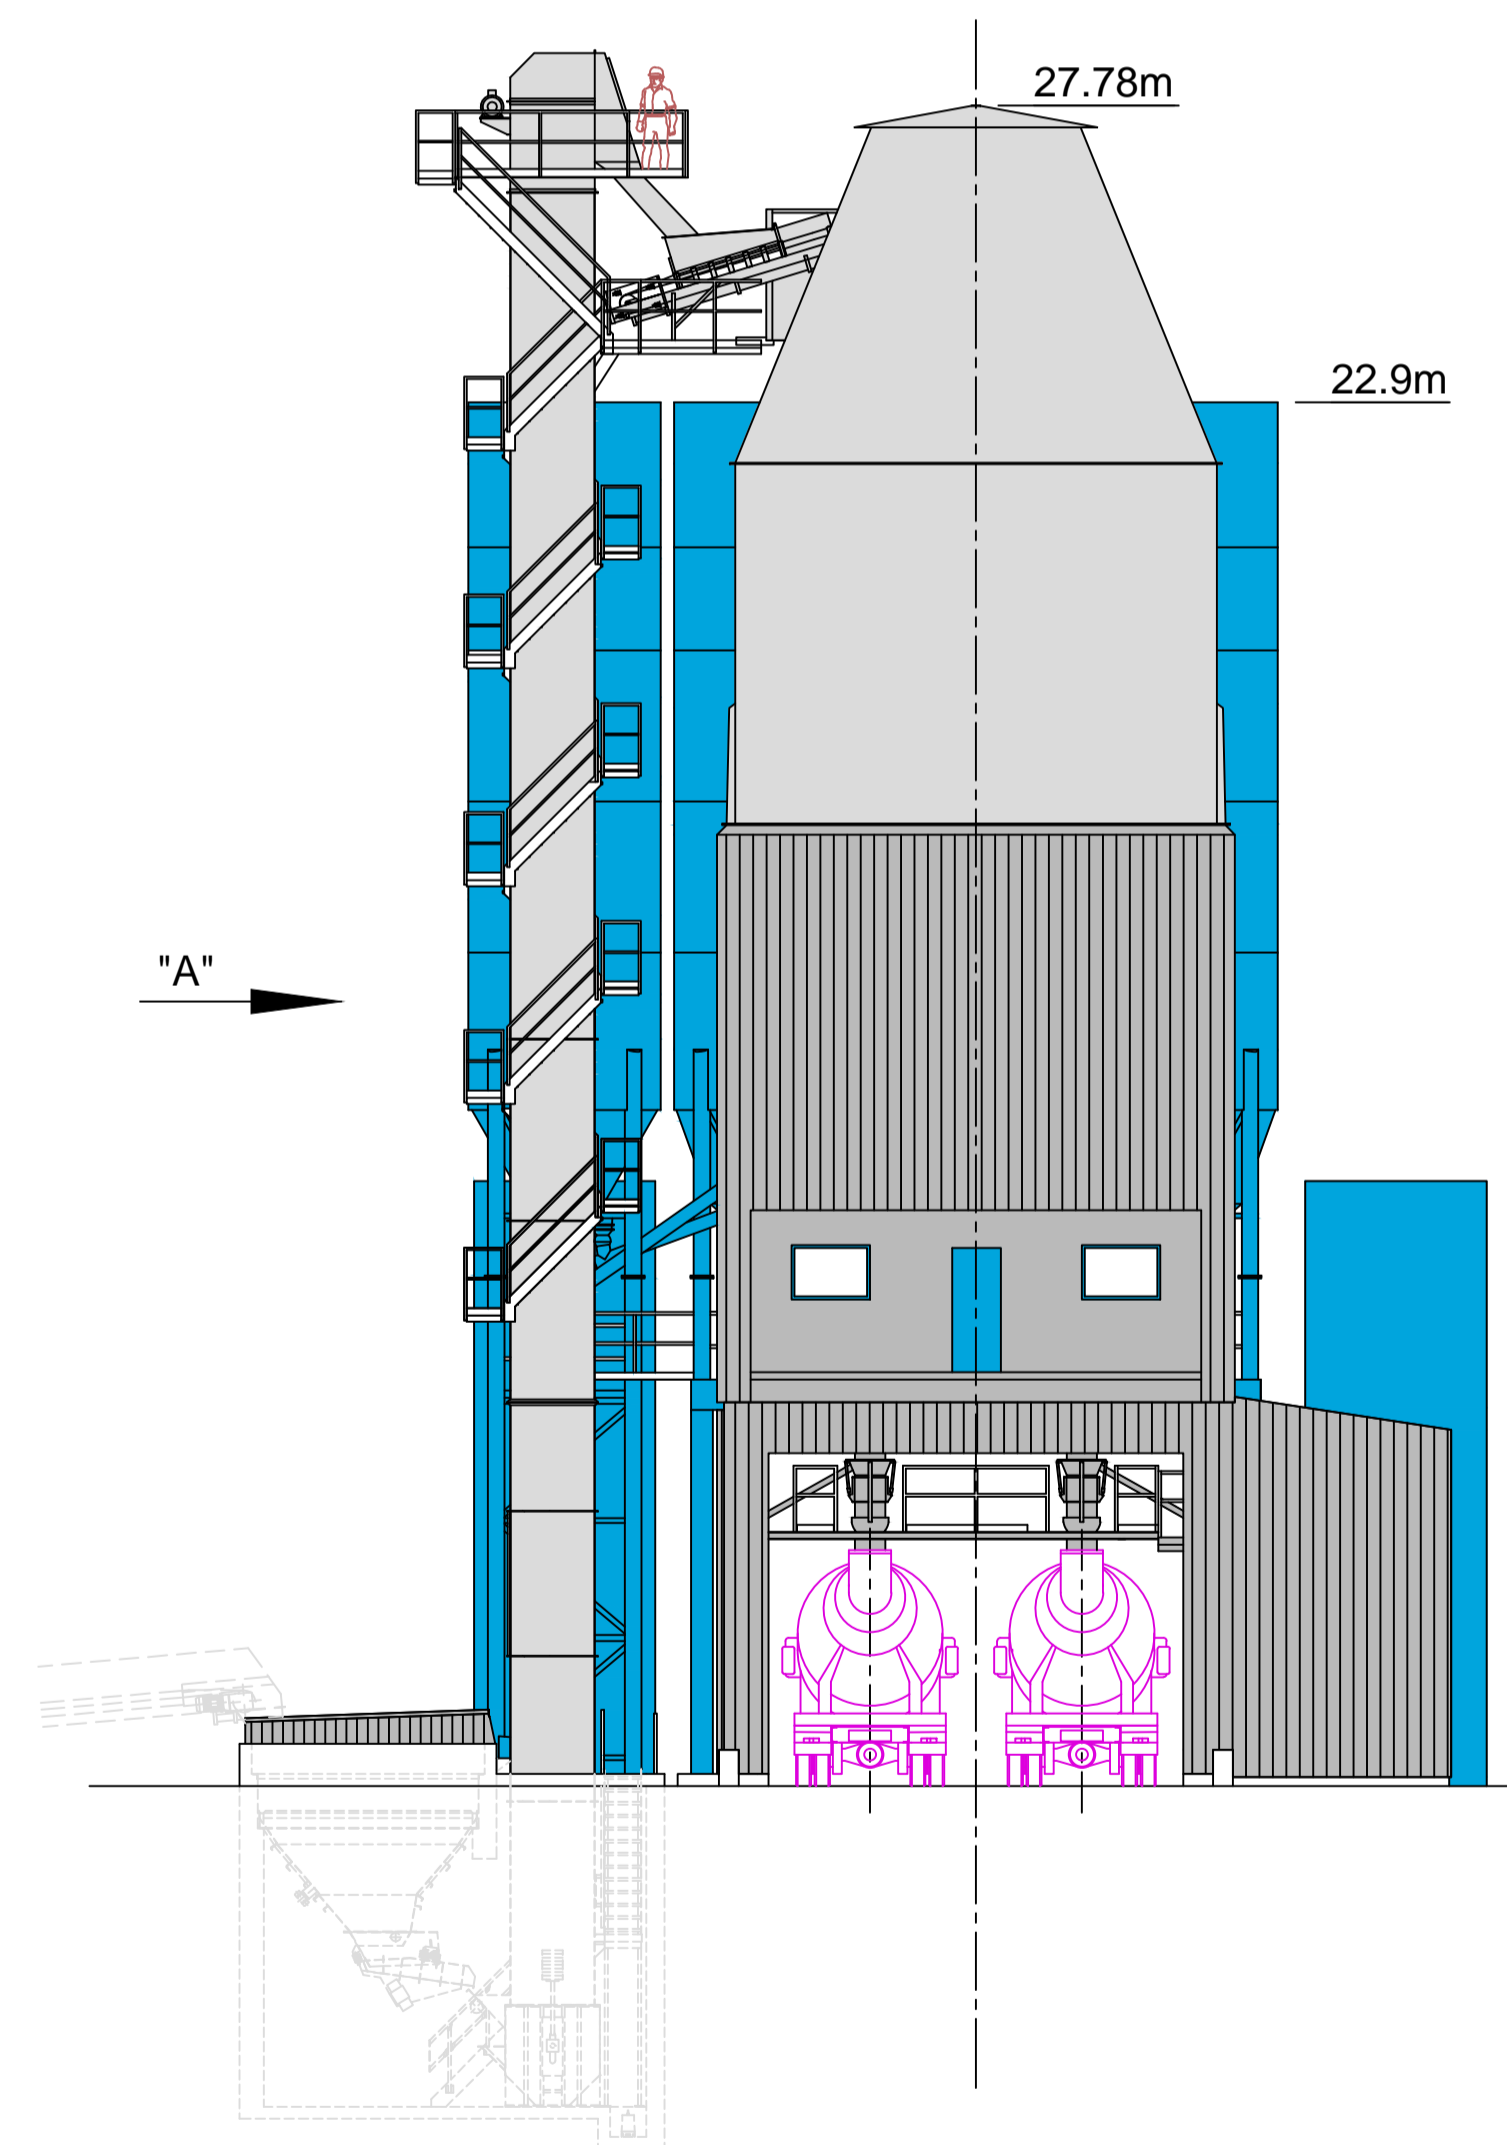

Side Elevation
(Access stairs to cabin not shown for clarity)

Hanson
Hanson Aggregates

Site **Kings Cross**

Title **Side Elevations - Existing**

Scale	1:125	Date	May-04	Drawing No.	KO44r/008
Drawn by	AP	Checked by	CC