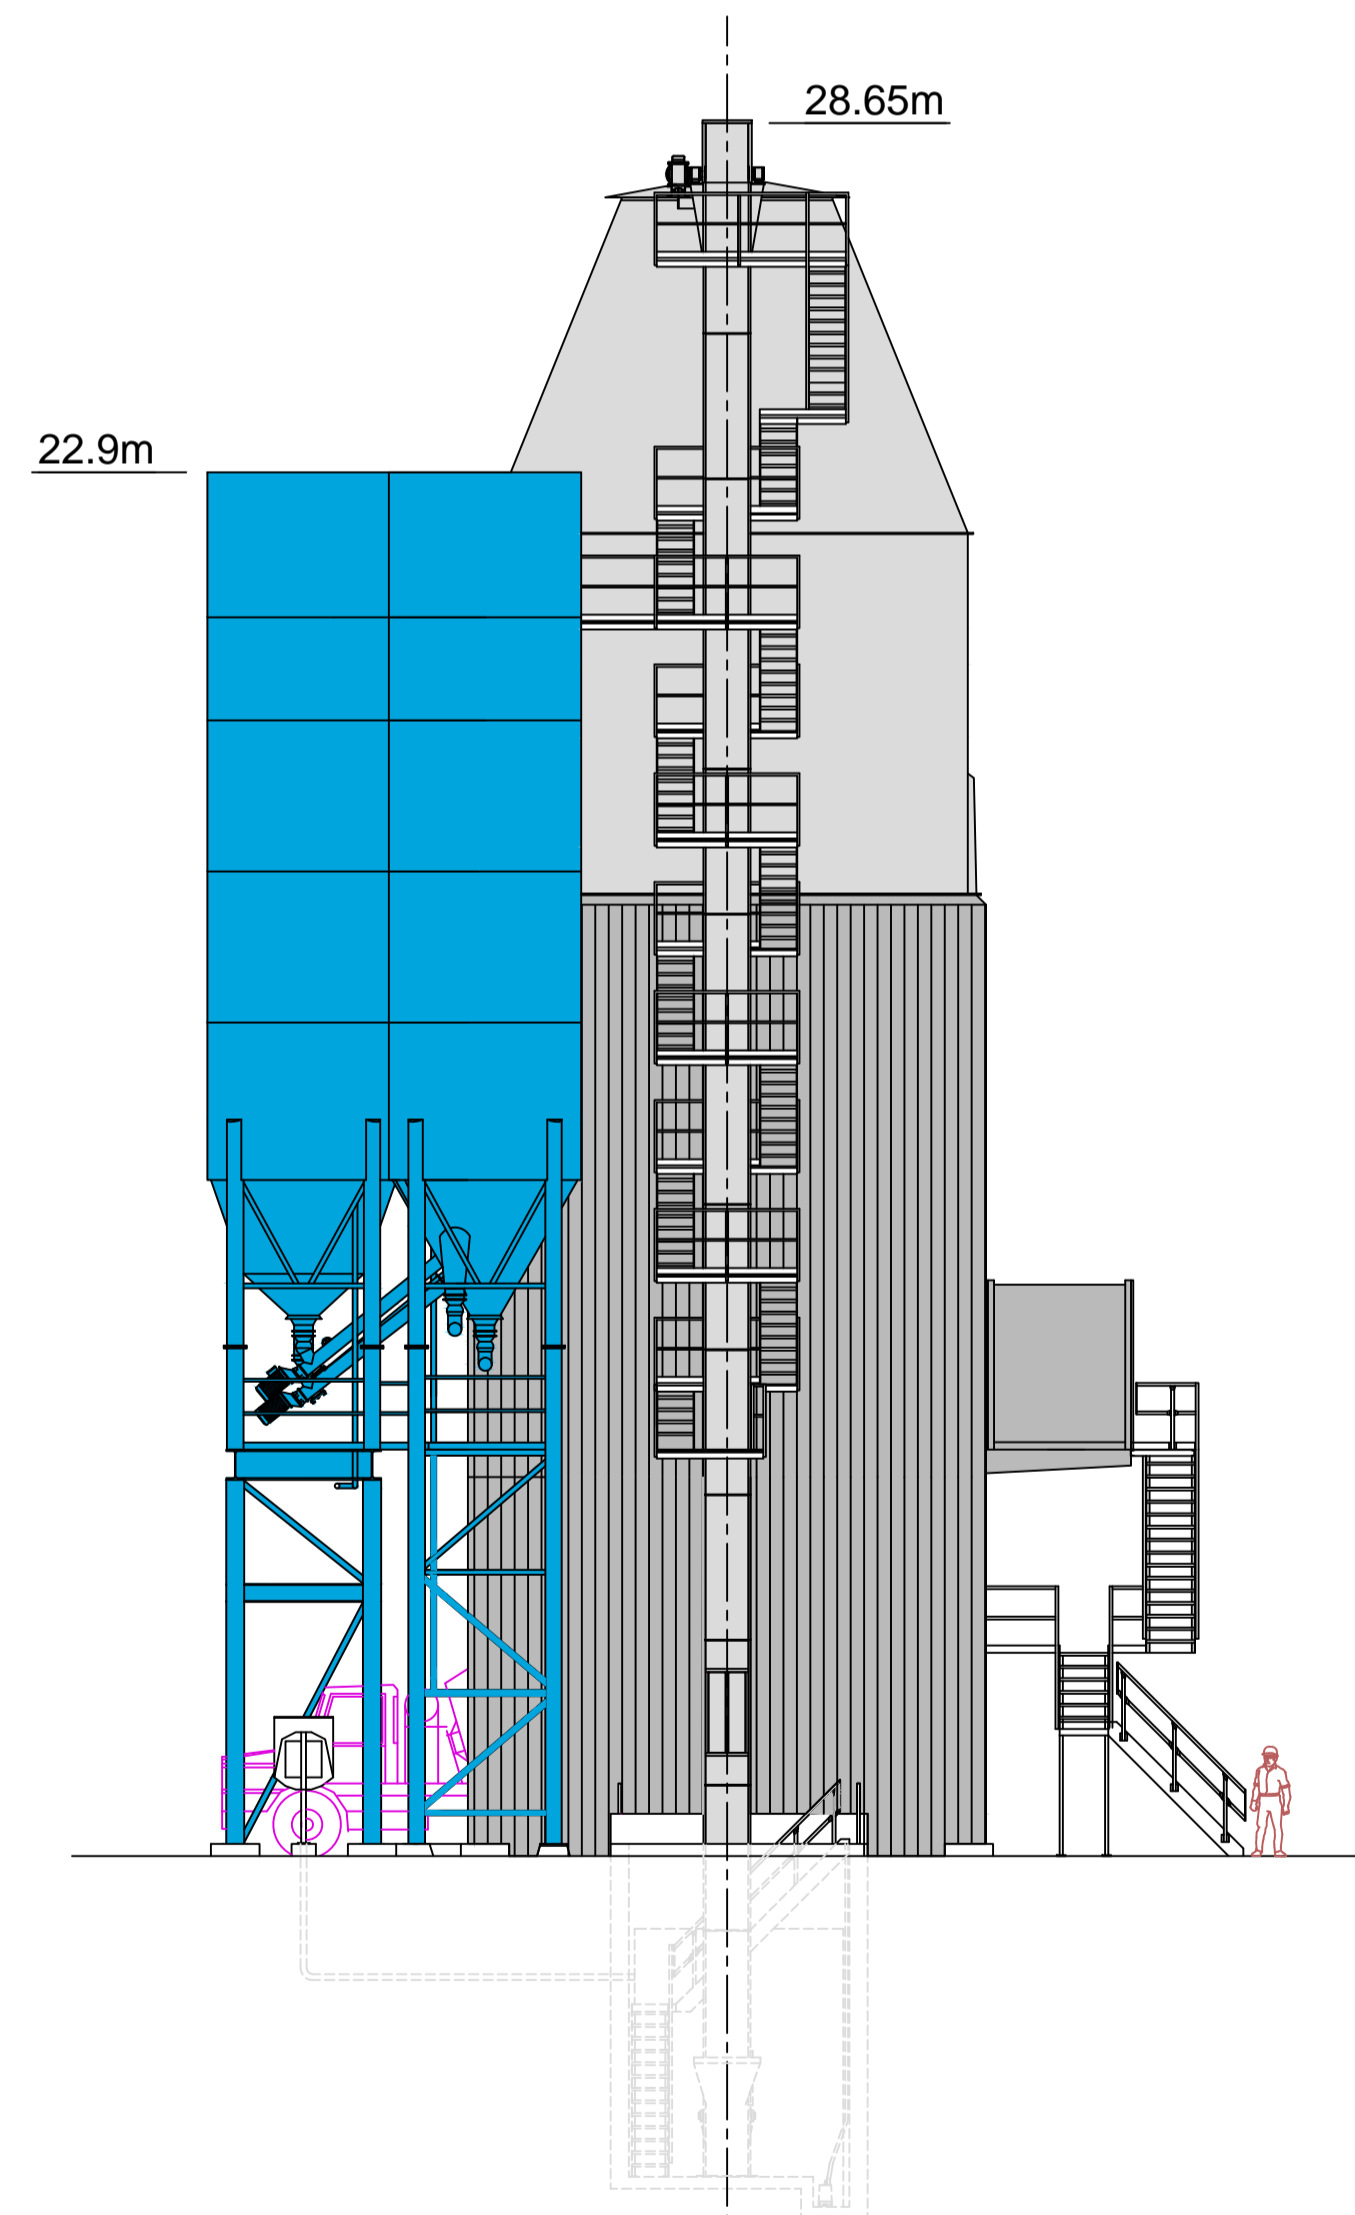

View on Arrow "A"
(Water tanks not shown for clarity)