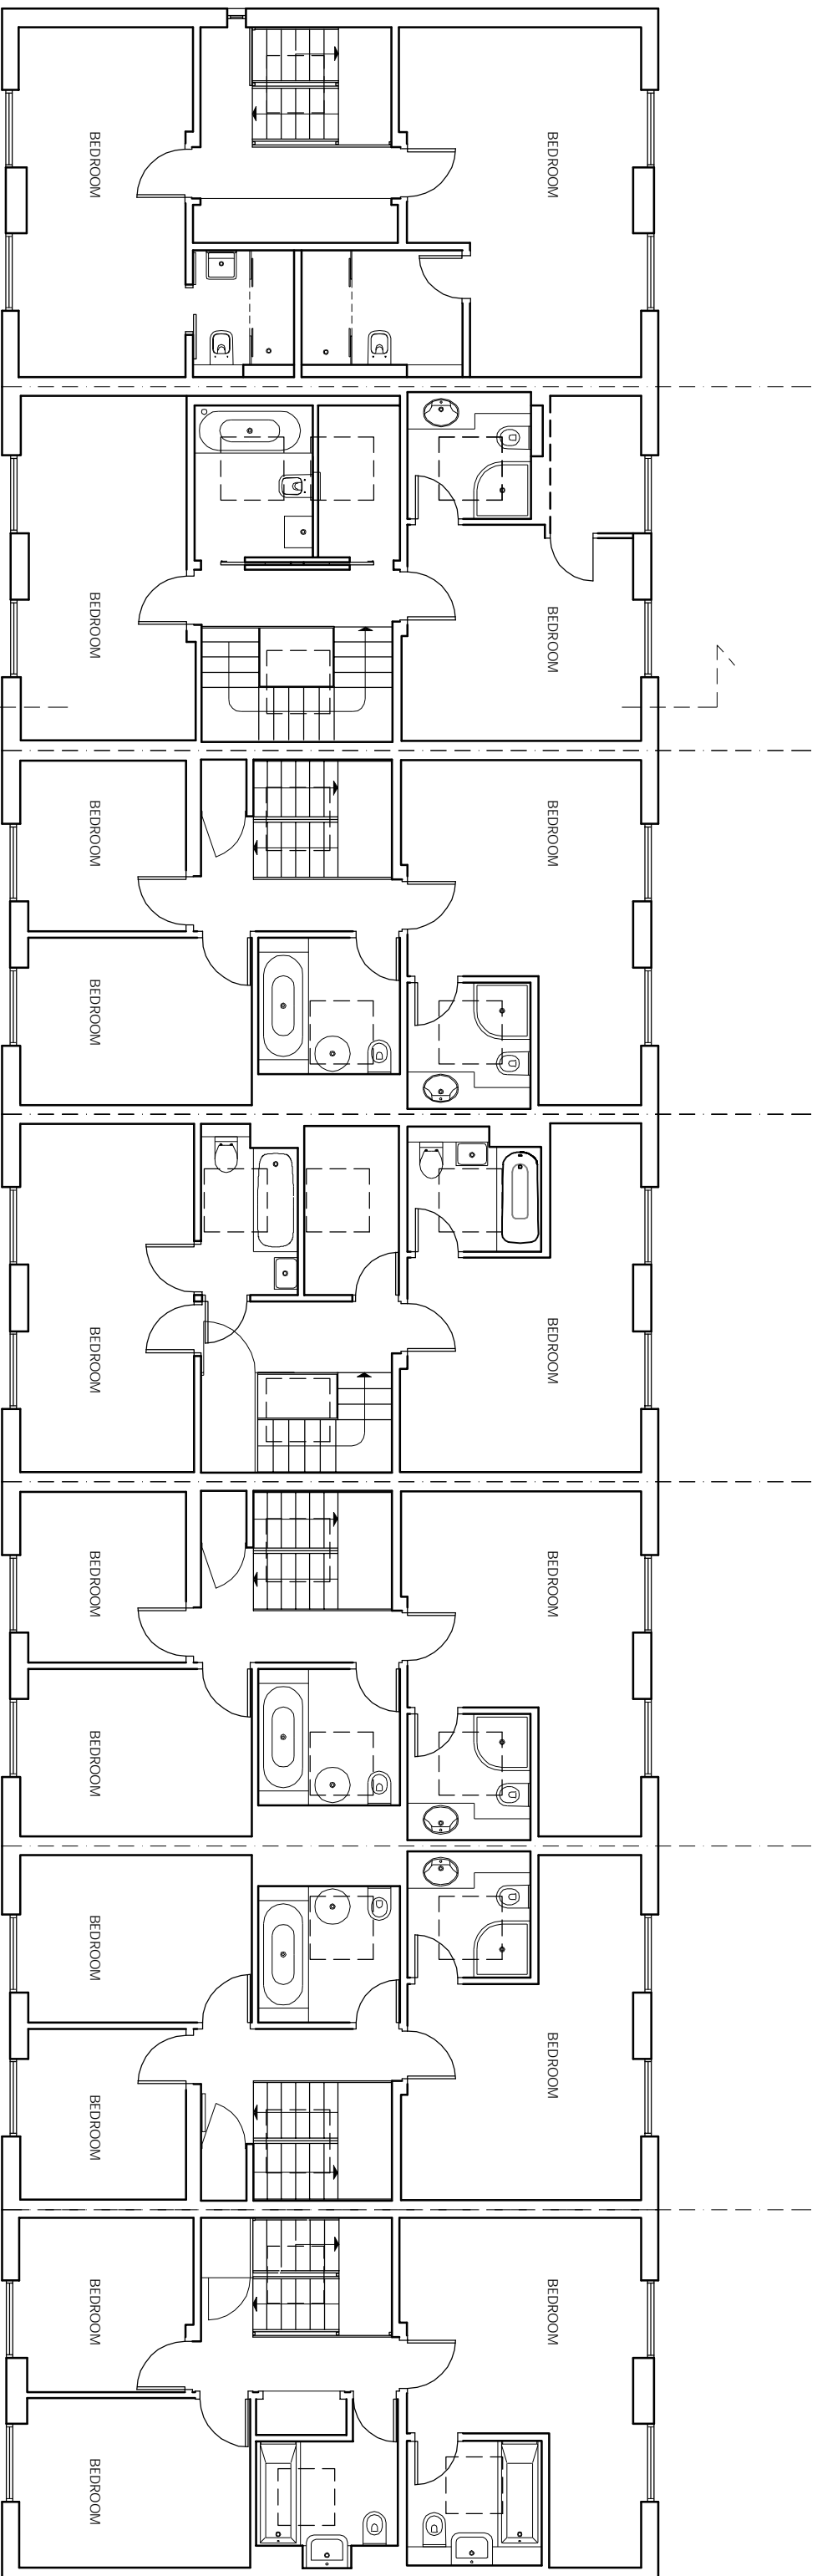

t 020 75869624  
m 07985 035333  
KasiaWhitfield@gmail.com

**KASIA WHITFIELD**  
design consultant

28-16 LOWER MERTON RISE  
LONDON NW3 3SP  
EXISTING REAR ELEVATIONS

1:100/A3  
2014.11.07  
LMR 28-16/EX3

t 020 75869624  
m 07985 035333  
KasiaWhitfield@gmail.com

**KASIA WHITFIELD**  
design consultant

28-16 LOWER MERTON RISE  
LONDON NW3 3SP

TYPICAL SECTION as Existing

1:100/A3  
2014.11.07

LMR 28-16/EX4

t 020 75869624  
m 07985 035333  
KasiaWhitfield@gmail.com

**KASIA WHITFIELD**  
design consultant

28-16 LOWER MERTON RISE  
LONDON NW3 3SP  
SECOND FLOOR PLANS as Existing

1:100/A3  
2014.11.07  
LMR 28-16/EX5

t 020 75869624  
m 07985 035333  
KasiaWhitfield@gmail.com

**KASIA WHITFIELD**  
design consultant

28-16 LOWER MERTON RISE  
LONDON NW3 3SP  
ROOF PLANS as Existing

1:100/A3  
2014.11.07  
LMR 28-16/EX6