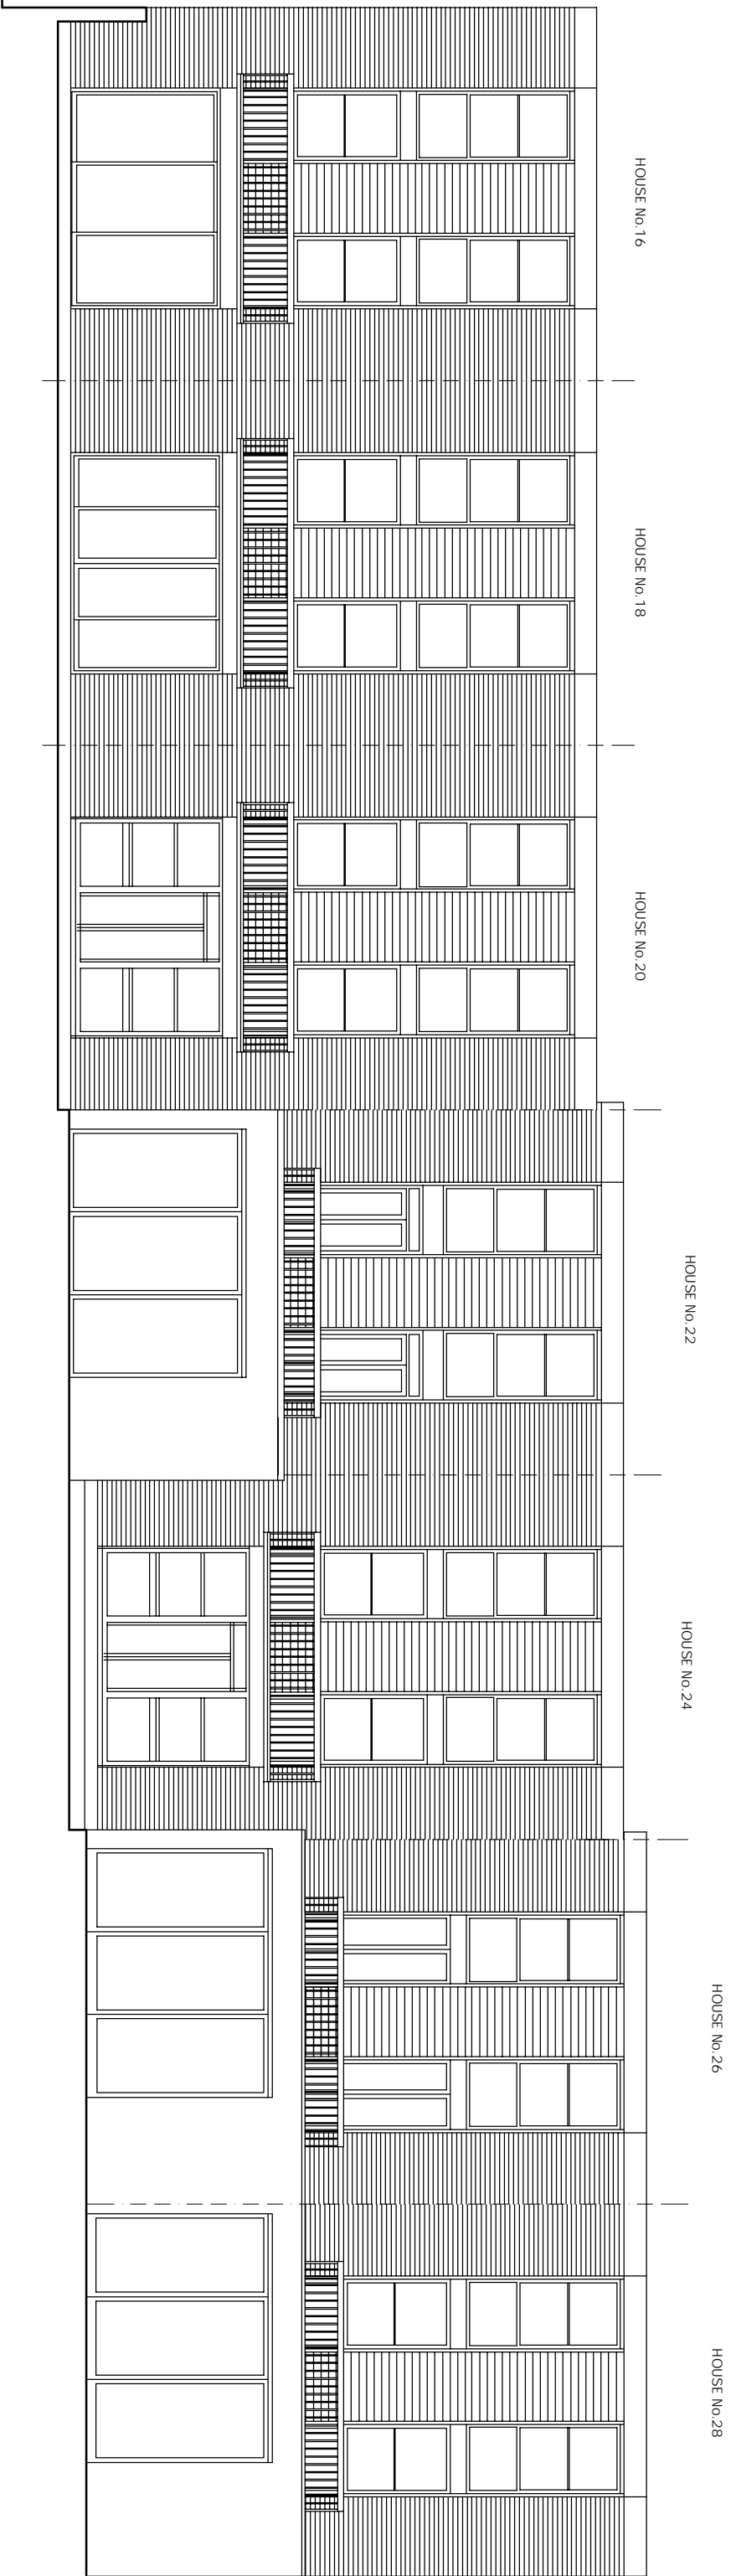

t 020 75869624  
m 07985 035333  
KasiaWhitfield@gmail.com

**KASIA WHITFIELD**  
design consultant

28-16 LOWER MERTON RISE  
LONDON NW3 3SP  
EXISTING FRONT ELEVATIONS

1:100/A3  
2014.11.07  
LMR 28-16/EX2

t 020 75869624  
m 07985 035333  
KasiaWhitfield@gmail.com

**KASIA WHITFIELD**  
design consultant

28-16 LOWER MERTON RISE  
LONDON NW3 3SP  
EXISTING REAR ELEVATIONS

1:100/A3  
2014.11.07  
LMR 28-16/EX3

**KASIA WHITFIELD**  
design consultant

28-16 LOWER MERTON RISE  
LONDON NW3 3SP  
ROOF PLANS as Existing

1:100/A3  
2014.11.07  
LMR 28-16/EX6