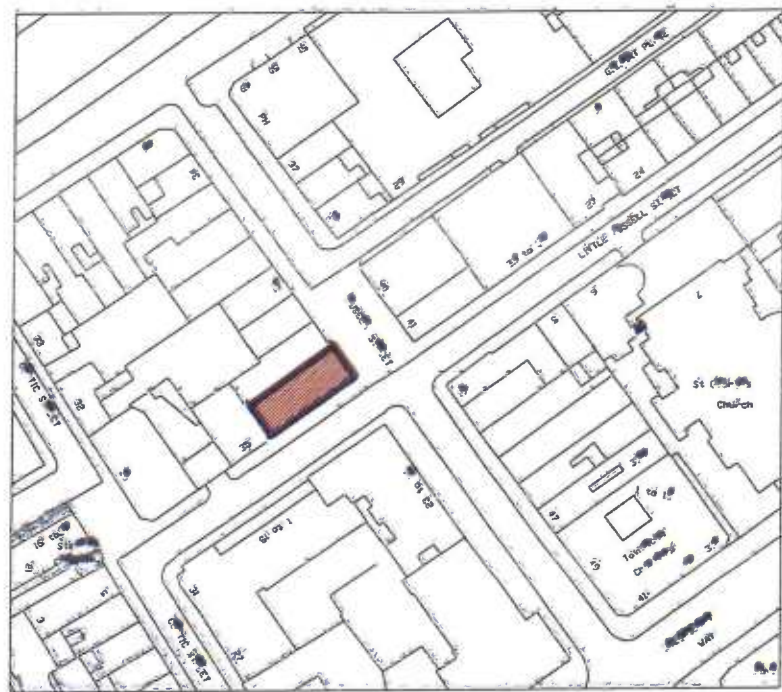

SITE LOCATION PLAN
(scale 1:100)