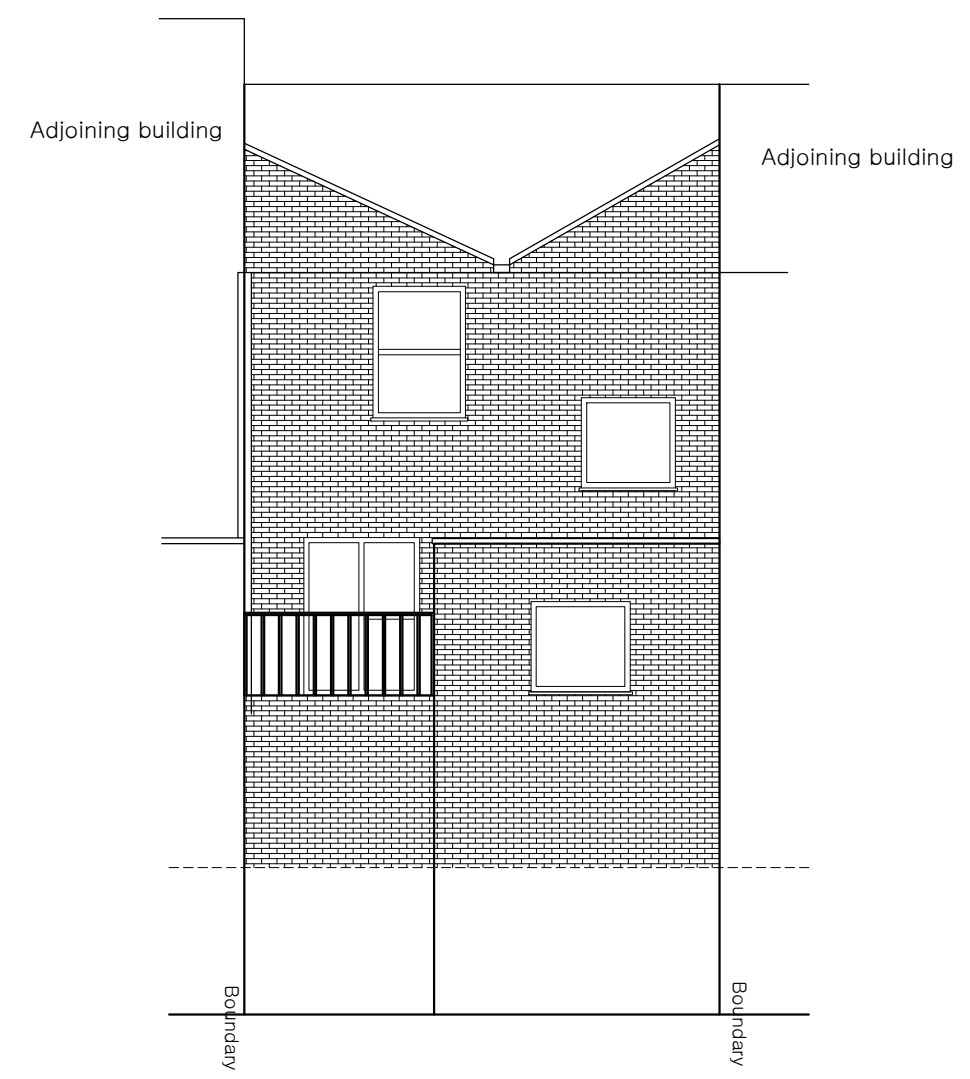

Existing Front Elevation

Existing Rear Elevation

<p>TITLE: 14B MESSINA AVENUE, WEST HAMPSTEAD, NW6 4LD</p>	<p>CLIENT: Xiaoxi Yang</p>	<p>DATE: Oct. 2014</p> <p>SCALE: 1:100@A3</p>	<p>DRAWING TITLE: Existing Elevation</p>	<p>DRAWING NO: P100-3B</p> <p>Preliminary</p>	<p>HoC Studio Architects+Interior Designers</p> <p>HoC Studio Ltd. 56 Maxwell Gardens Orpington, BR6 9QU Tel: 01689 810894 Mobile: 07766135186 E-mail: info@hocarchitects.co.uk</p>
---	--------------------------------	---	--	---	--