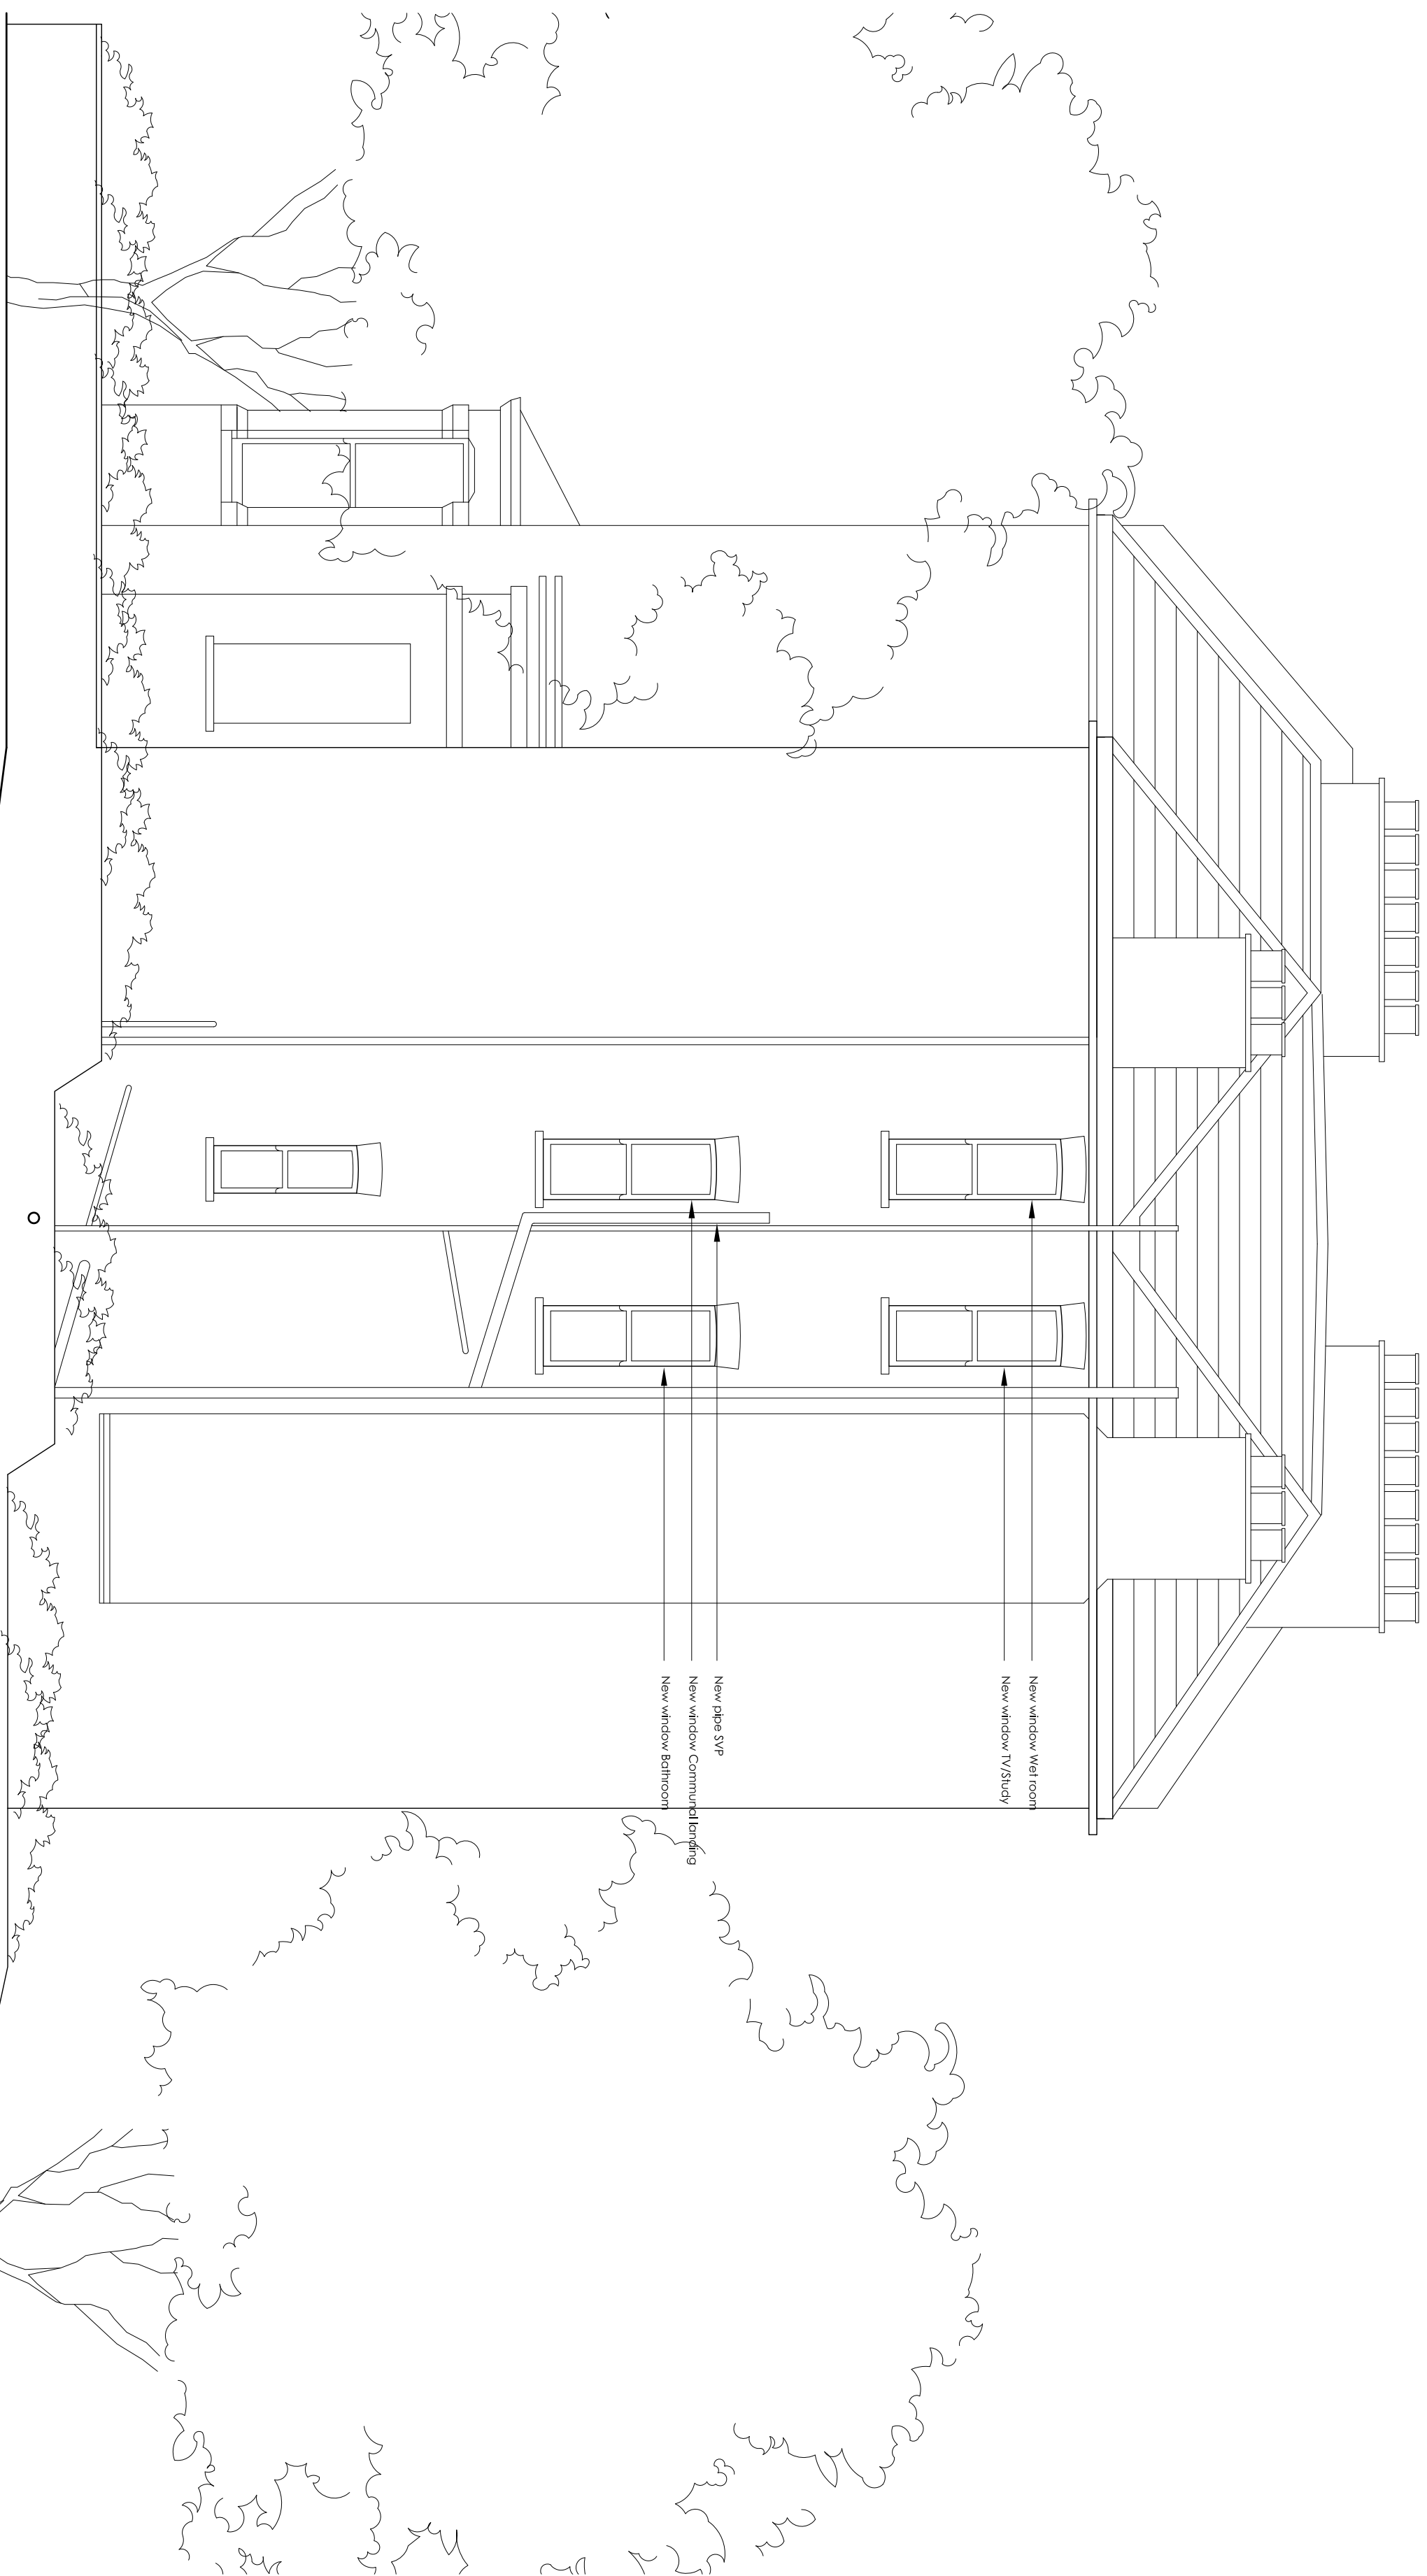

**PLANNING**

Rev A - Change layout 05-12-2014

**Martin Evans**  
Architects ©

18 Charlotte Road  
London EC2A 3PB  
Tel 020 7729 2474

**JOB**  
62 PARLIAMENT HILL  
HAMPTSTEAD, LONDON  
NW3 2TJ

**TITLE**  
PROPOSED SIDE ELEVATION

<b>DATE</b>	17.11.2014
<b>SCALE</b>	1:50 @ A2
<b>DRAWN</b>	GG

**DRAWING NO.** PAR-PL-GA-08A

**PROPOSED SIDE ELEVATION**