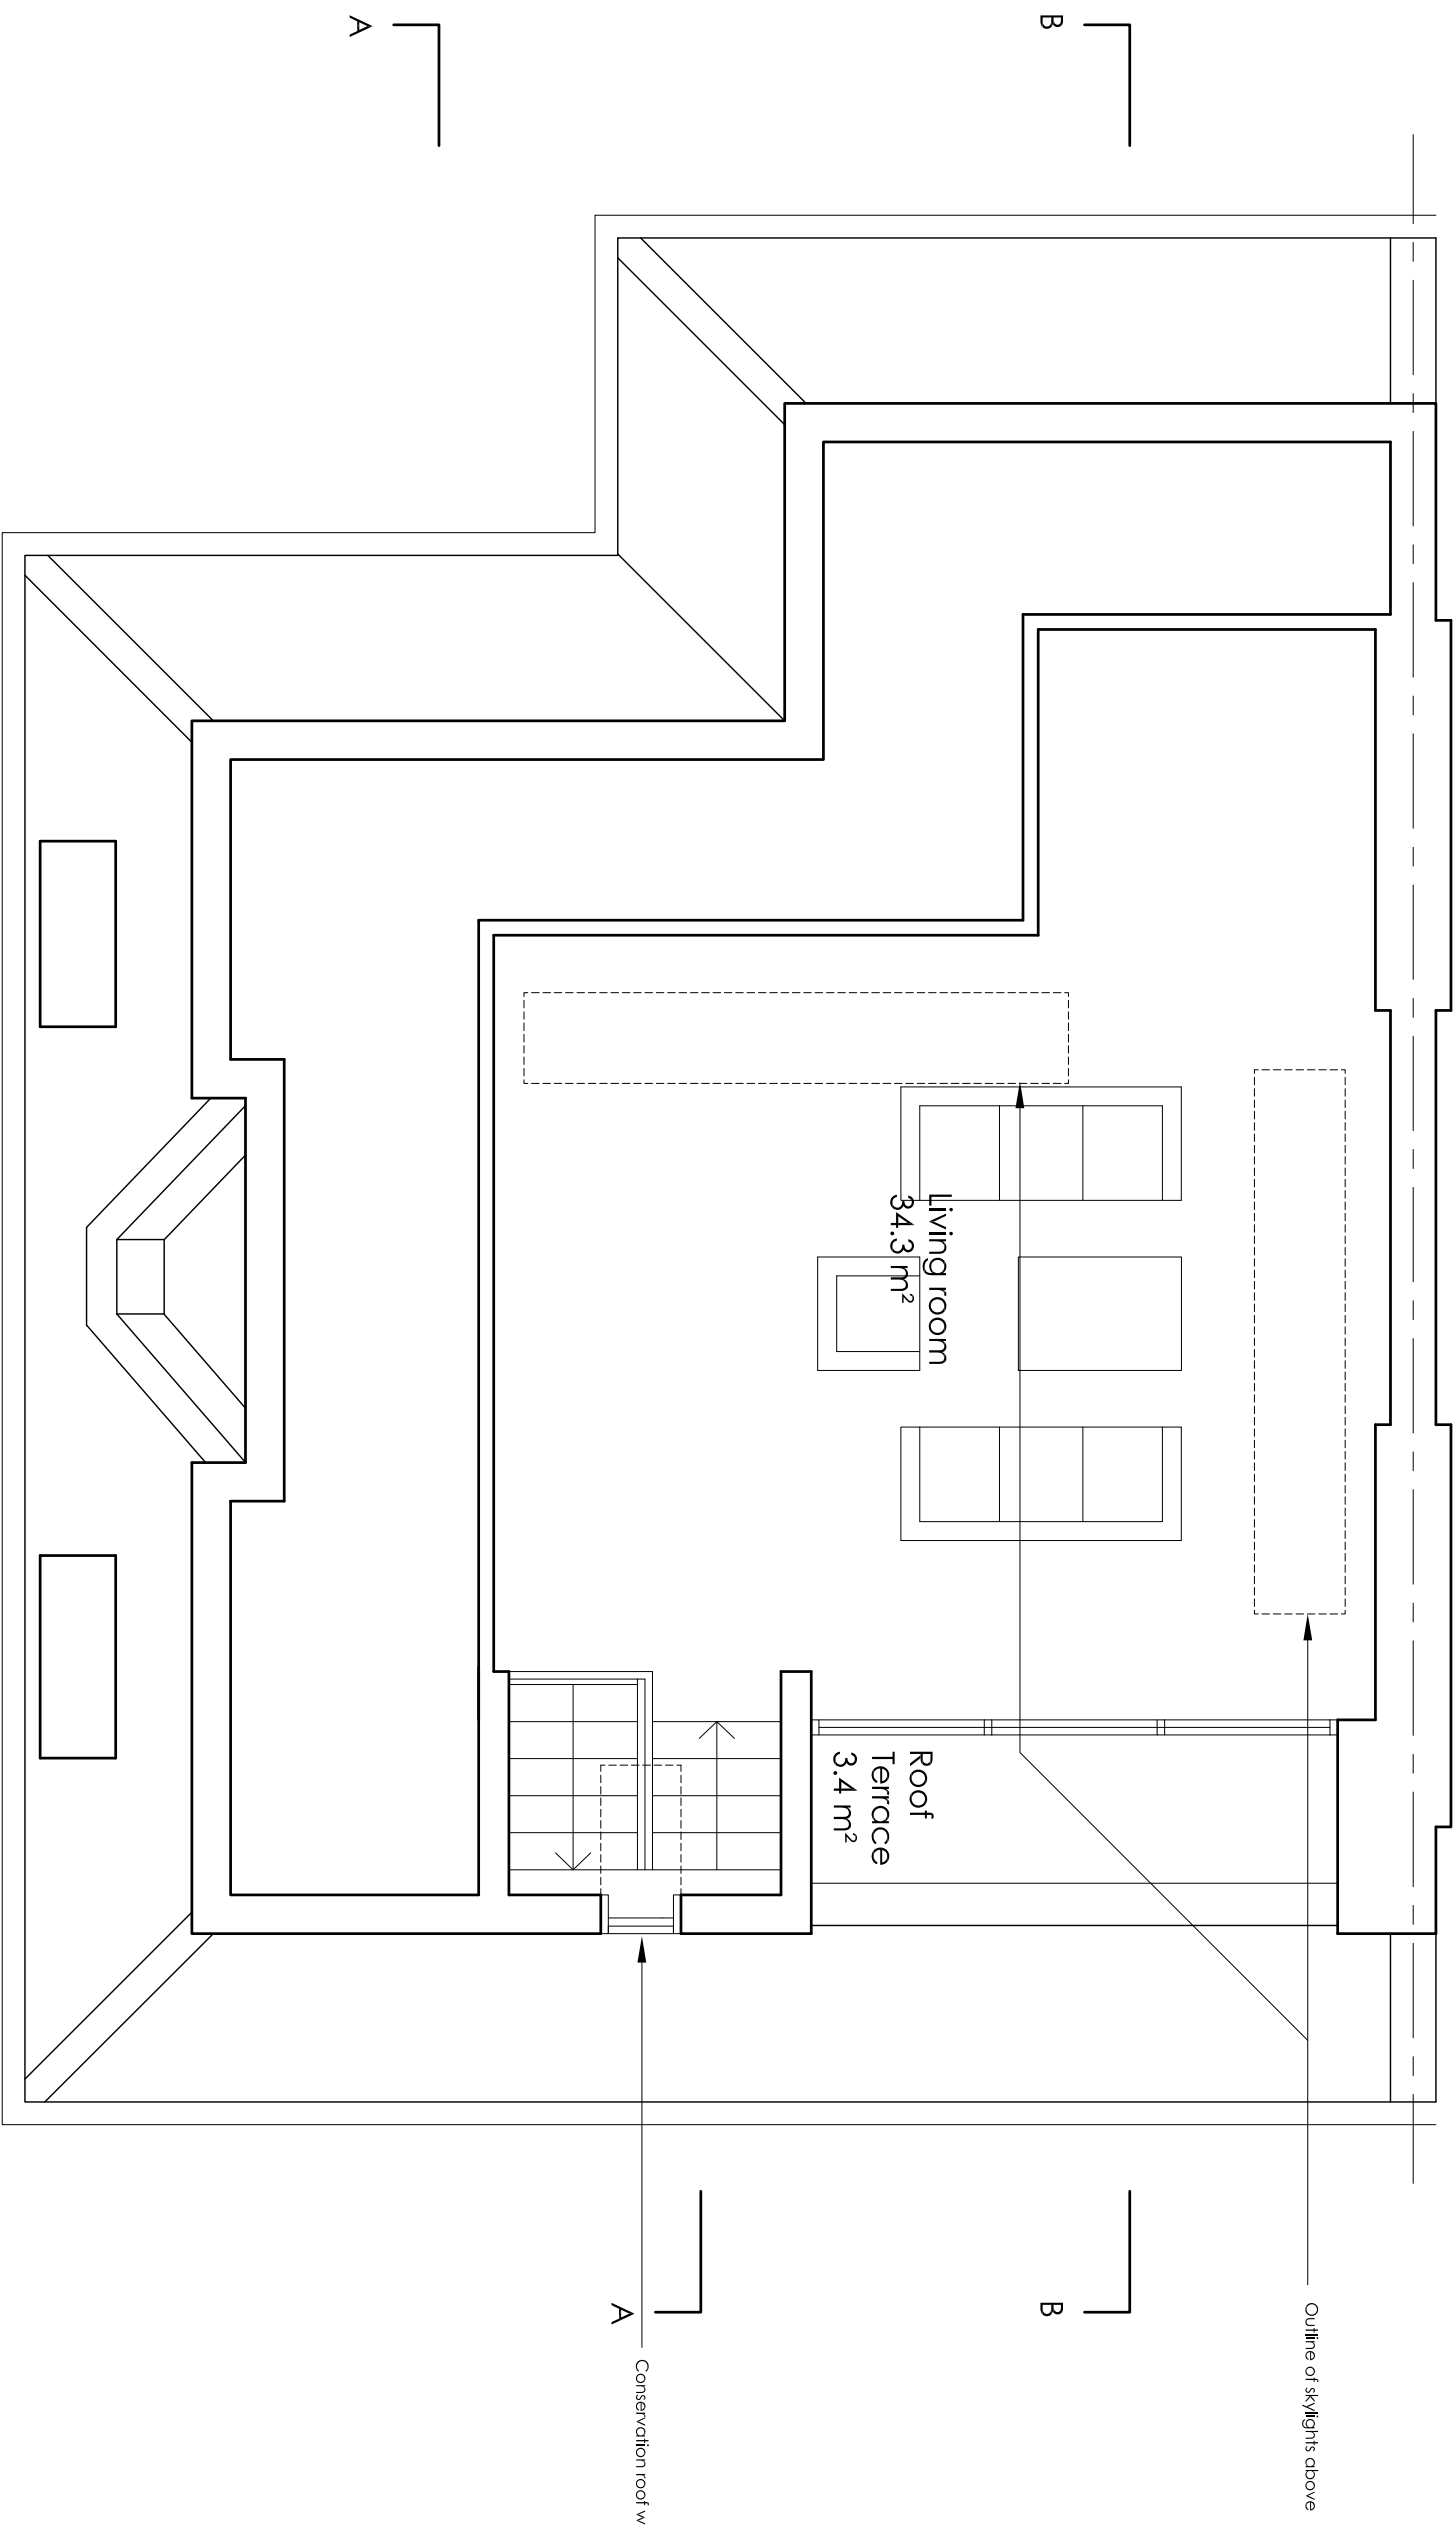

NOTES

DO NOT SCALE FROM THIS DRAWING

PLANNING

Rev A- Change layout 05-12-2014

Martin Evans
Architects ©

18 Charlotte Road
London EC2A 3PB
tel 020 7729 2474

JOB
62 PARLIAMENT HILL
HAMPTSTEAD, LONDON
NW3 2TJ

TITLE
PROPOSED FLAT 3
THIRD FLOOR PLAN

DATE 17.11.2014

SCALE 1:50 @ A3

DRAWN GG

DRAWING NO. PAR-PL-GA-04A

PROPOSED THIRD FLOOR PLAN